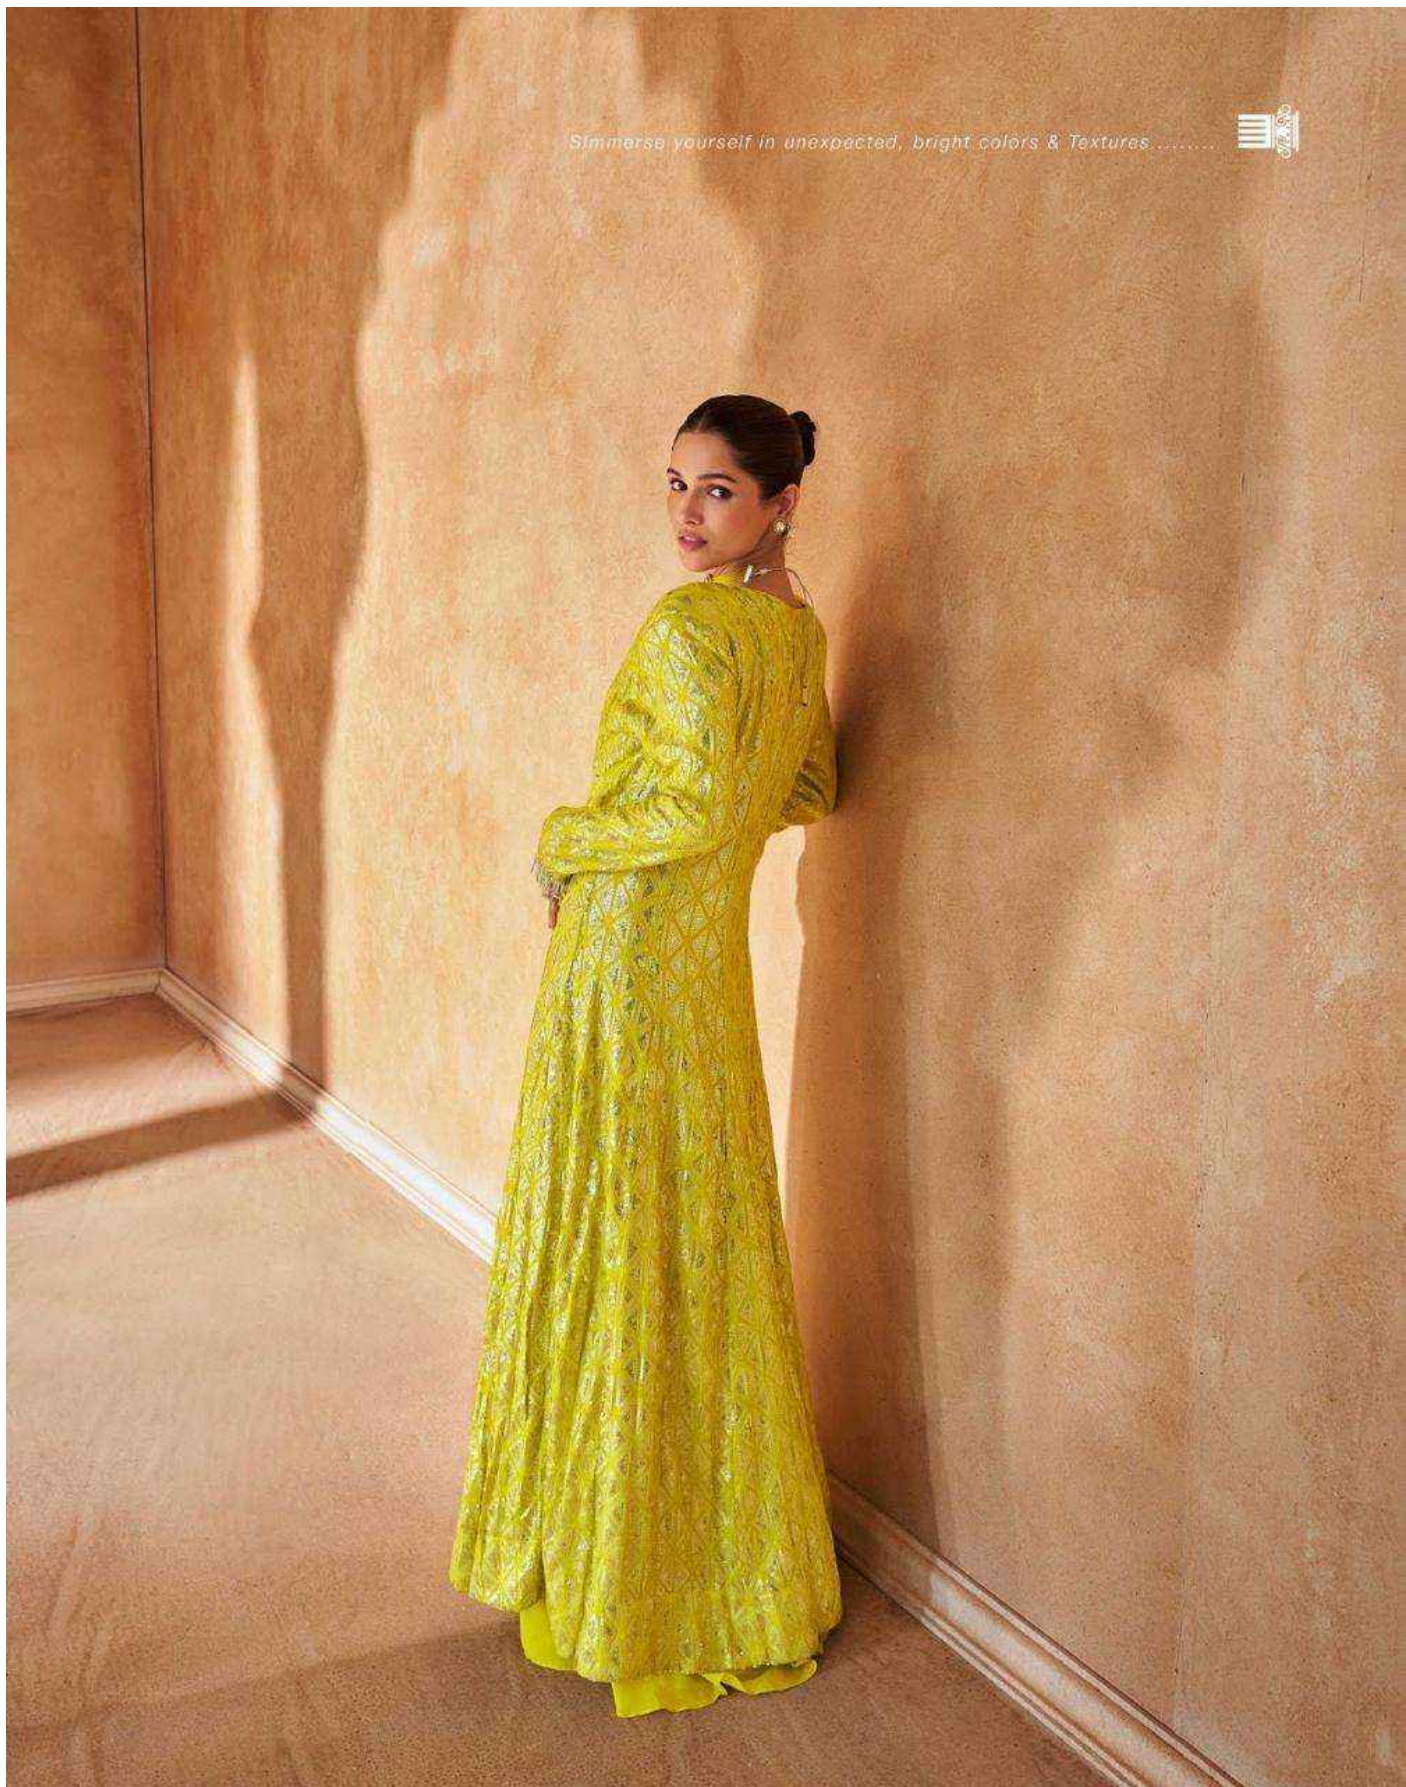

CODE - 5577

CODE - 5578

CODE - 5579

SAYURI<sup>®</sup>  
Designer

MERAKI FASHION

SAYURI<sup>®</sup>  
Designer

 CODE - 5577

*Simmerse yourself in unexpected, bright colors & Texturas.....*