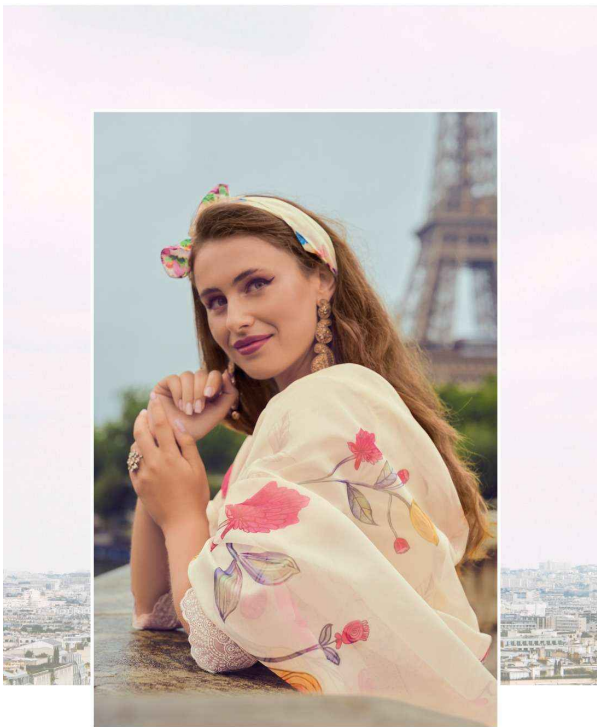

LILY & LALI[®]
GULS PRIDE
A PRODUCT OF **friona** GROUP

NUSRAT

21401

TRADITIONAL FASHION

LILY&LALI®
GULS PRIDE
A PRODUCT OF HIND GROUP

LILY&LALI®
GUILS PRIDE
A PRODUCT OF FICHAH GROUP

21403

BEAUTIFUL FASHION