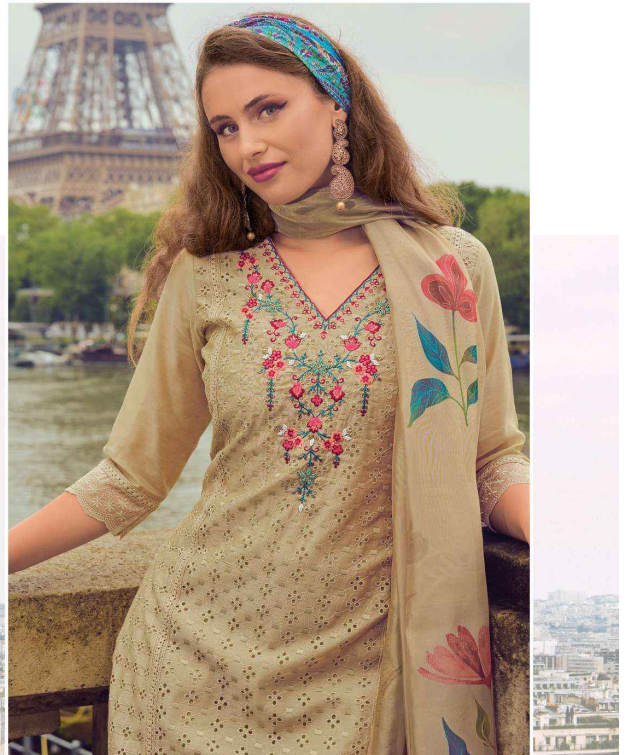

LILY&LALI®
GULS PRIDE
A PRODUCT OF FIONA GROUP