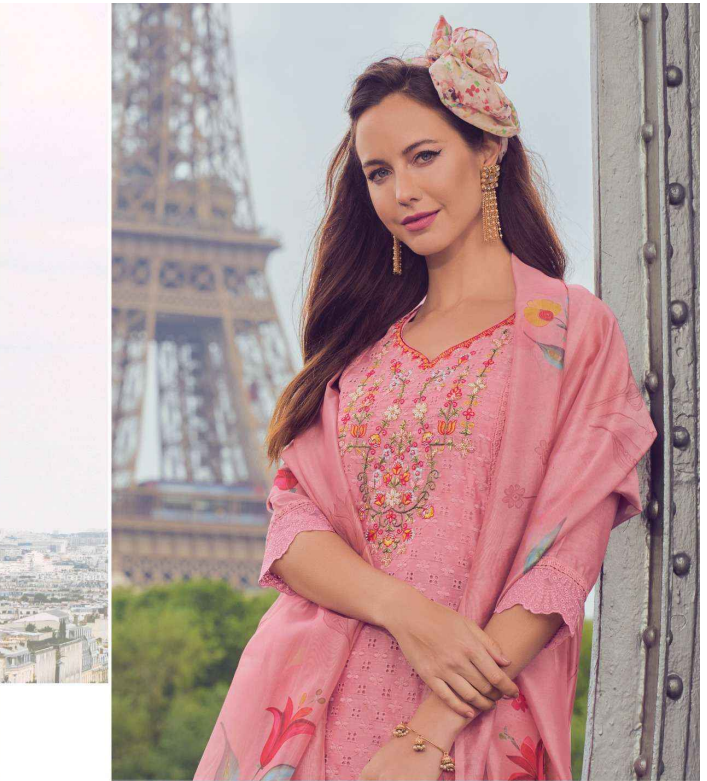

LILY & LALI[®]
GULS PRIDE
A PRODUCT OF **friona** GROUP

NUSRAT

21401

TRADITIONAL FASHION

LILY&LALI®
GULS PRIDE
A PRODUCT OF HIND GROUP

LILY&LALI®
GUILS PRIDE
A PRODUCT OF FICHAH GROUP

21403

BEAUTIFUL FASHION

: DUPATTA :

**ORGANZA DIGITAL PRINT DUPATTA WITH
FANCY LACE AND TUSSEL**

: SIZE :

M, L, XL, XXL, 3XL

LILY & LALI[®]
GULS PRIDE
A PRODUCT OF **friona** GROUP

NUSRAT