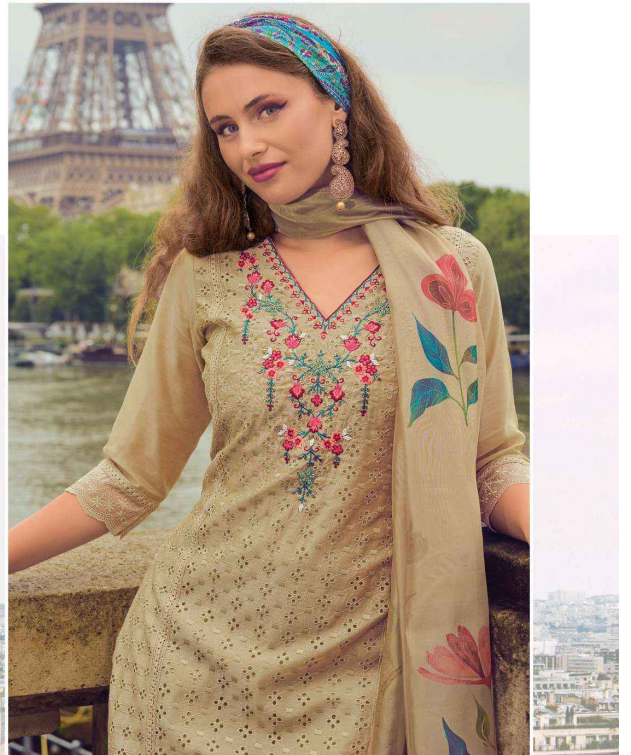

21405

LILY&LALI®
GULS PRIDE
A PRODUCT OF FIONA GROUP