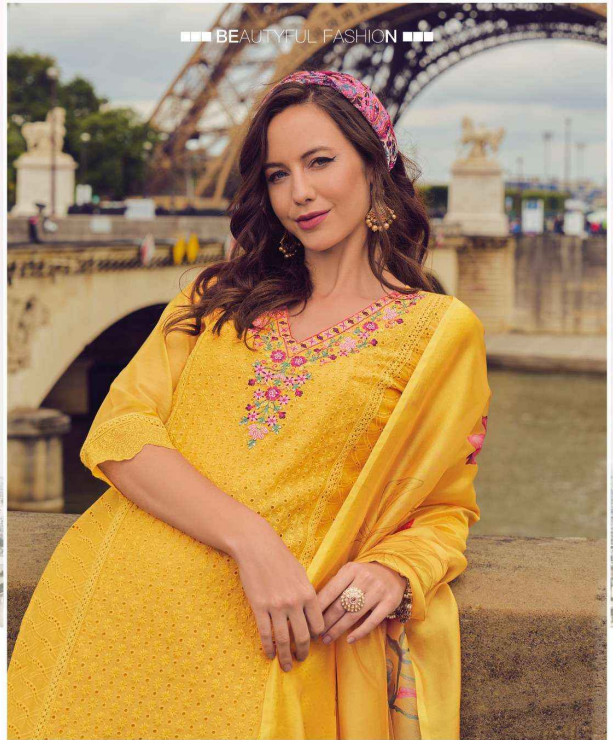

BEAUTIFUL FASHION

LILY & LALI®
GULS PRIDE
A PRODUCT OF FIONA GROUP