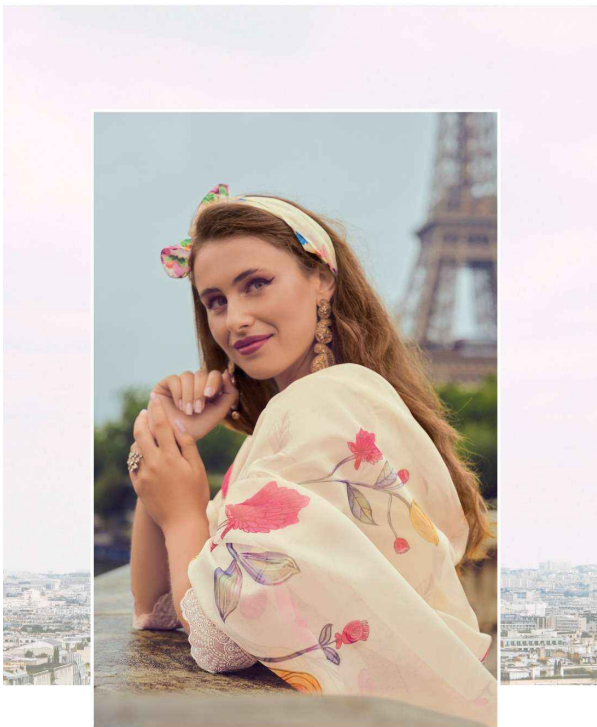

LILY&LALI®
GUILS PRIDE
A PRODUCT OF FICHA® GROUP