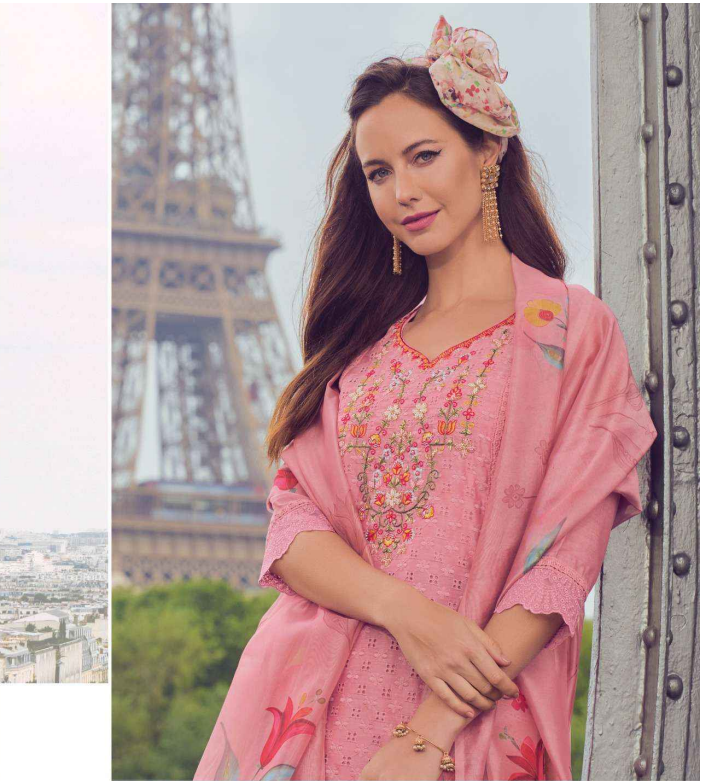

LILY & LALI[®]
GULS PRIDE
A PRODUCT OF **friona** GROUP

NUSRAT

21401

TRADITIONAL FASHION

LILY&LALI®
GULS PRIDE
A PRODUCT OF HIND GROUP

LILY&LALI®
GUILS PRIDE
A PRODUCT OF FICHAH GROUP

21403

BEAUTIFUL FASHION

NUSRAT

FABRICS DETAILS

: TOP :

**HANDWORK AND EMBROIDERY ON SCHFFLI WORK CHANDERI SILK
WITH COTTON LILING**

: BOTTOM :

PANT ON SELF JACQUARD VISCOUSE SILK WITH SCHFFLI LACE

: DUPATTA :

**ORGANZA DIGITAL PRINT DUPATTA WITH
FANCY LACE AND TUSSEL**

: SIZE :

M, L, XL, XXL, 3XL

LILY & LALI[®]
GULS PRIDE
A PRODUCT OF **friona** GROUP

NUSRAT