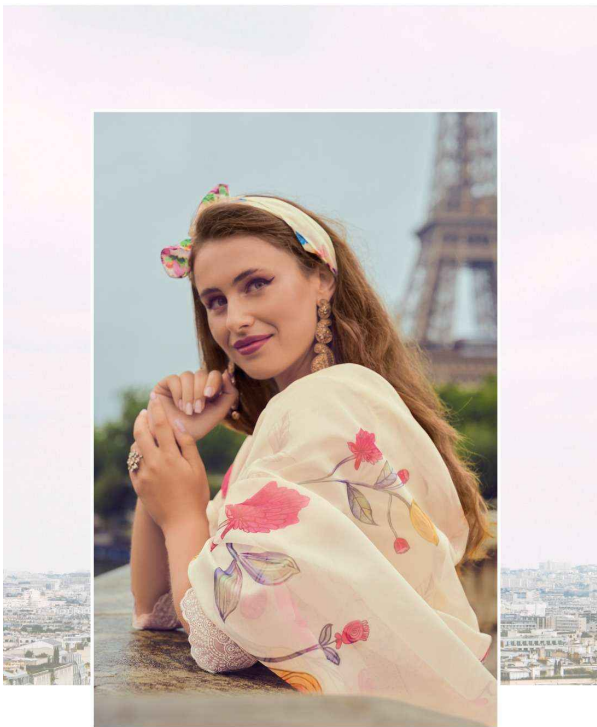

LILY&LALI®
GUILS PRIDE
A PRODUCT OF FICHAH GROUP