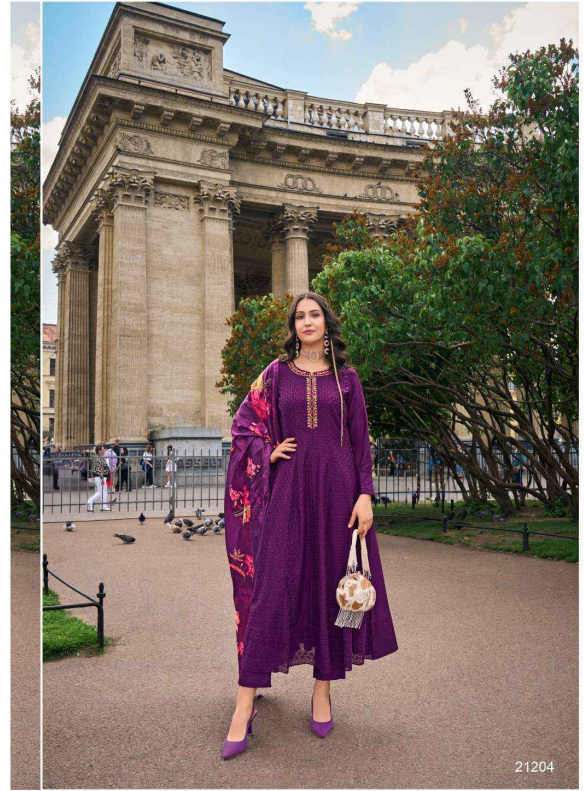

: DUPATTA :

PURE VISCOUSE DIGITAL PRINT DUPATTA WITH TUSSLE

: SIZE :

M, L, XL, XXL, 3XL

NOTE : POCKET INSIDE THE PANT

@LILYLALI2023

SENSIBILITY STYLISH

There is beauty in all things, you just need to look close enough