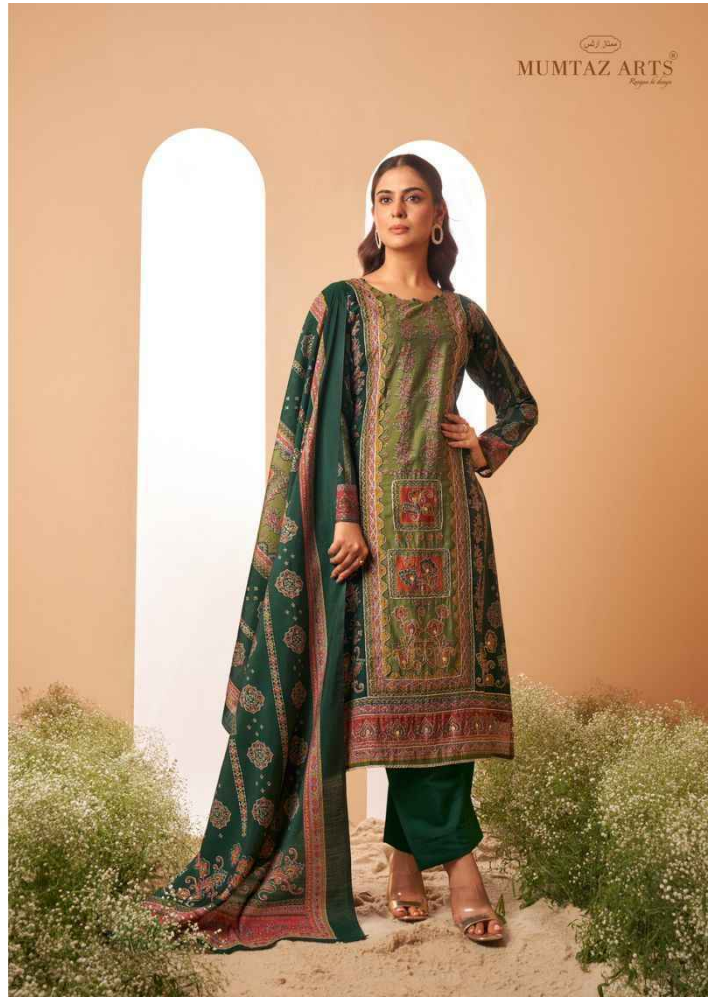

MUMTAZ ARTS
Purveyors of Design