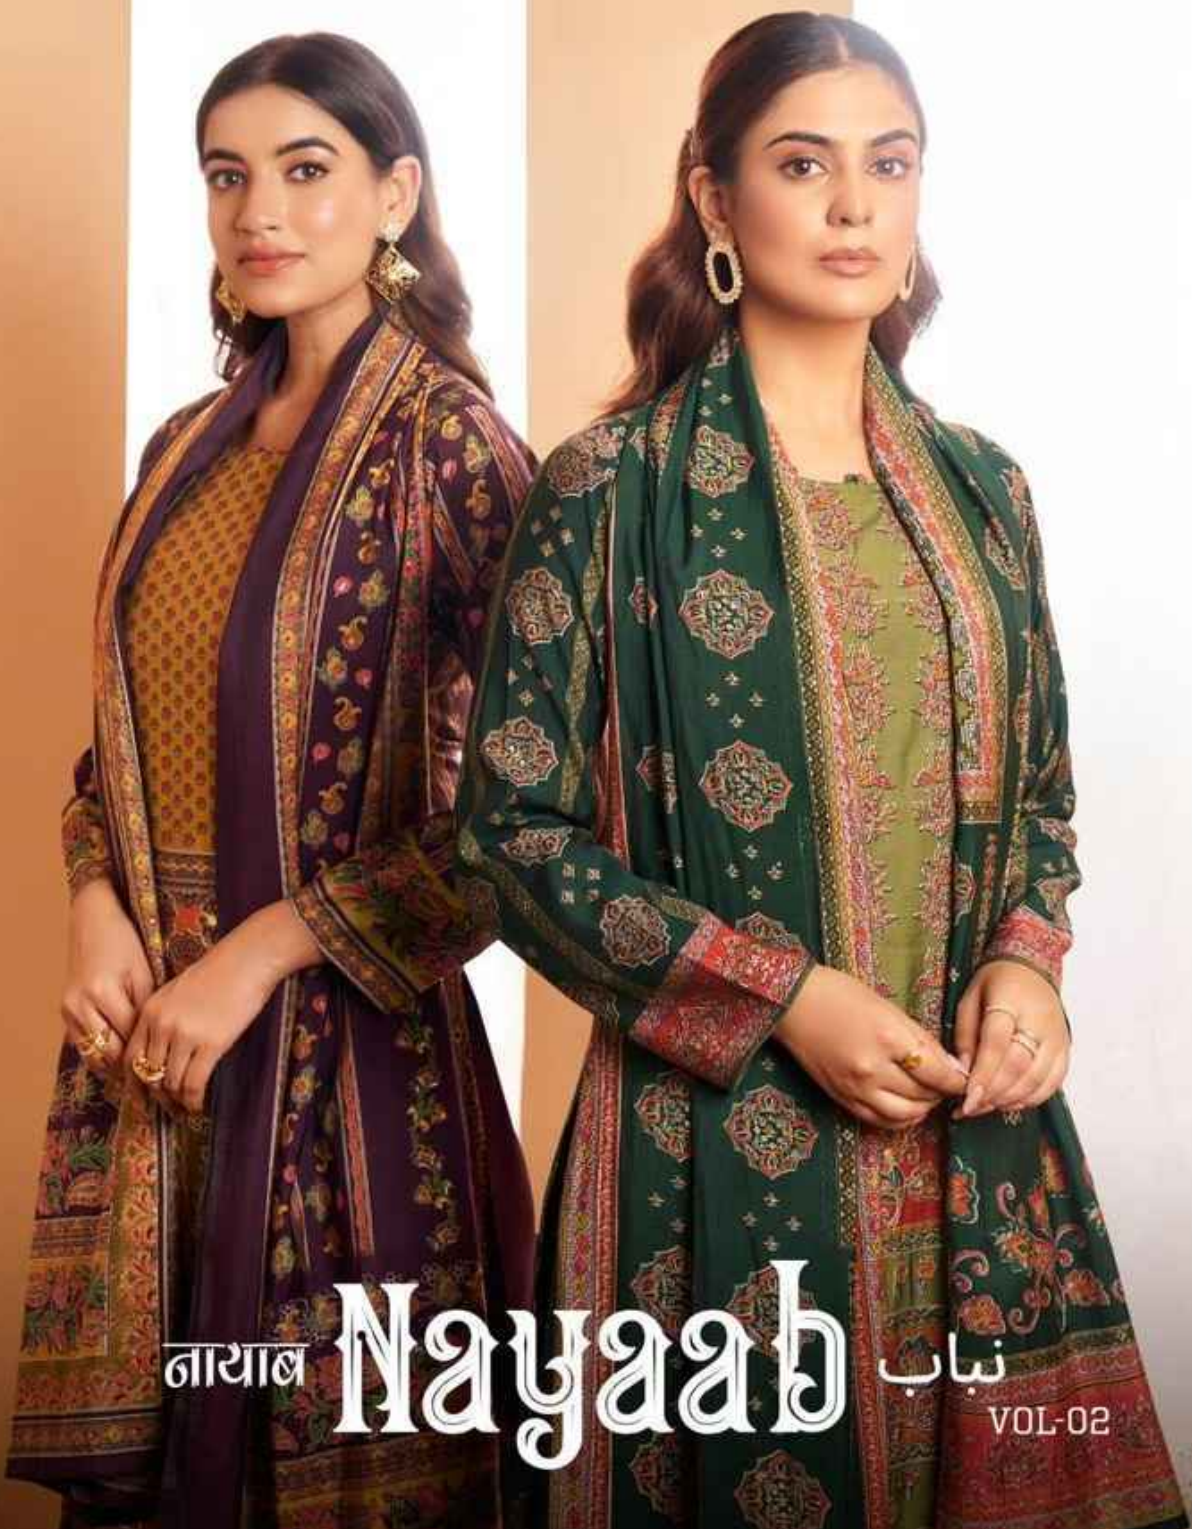

ممتاز آرٹس

MUMTAZ ARTS®

Rangon ki dunya

ناयाاب **Nayyaaab** نباب

VOL-02