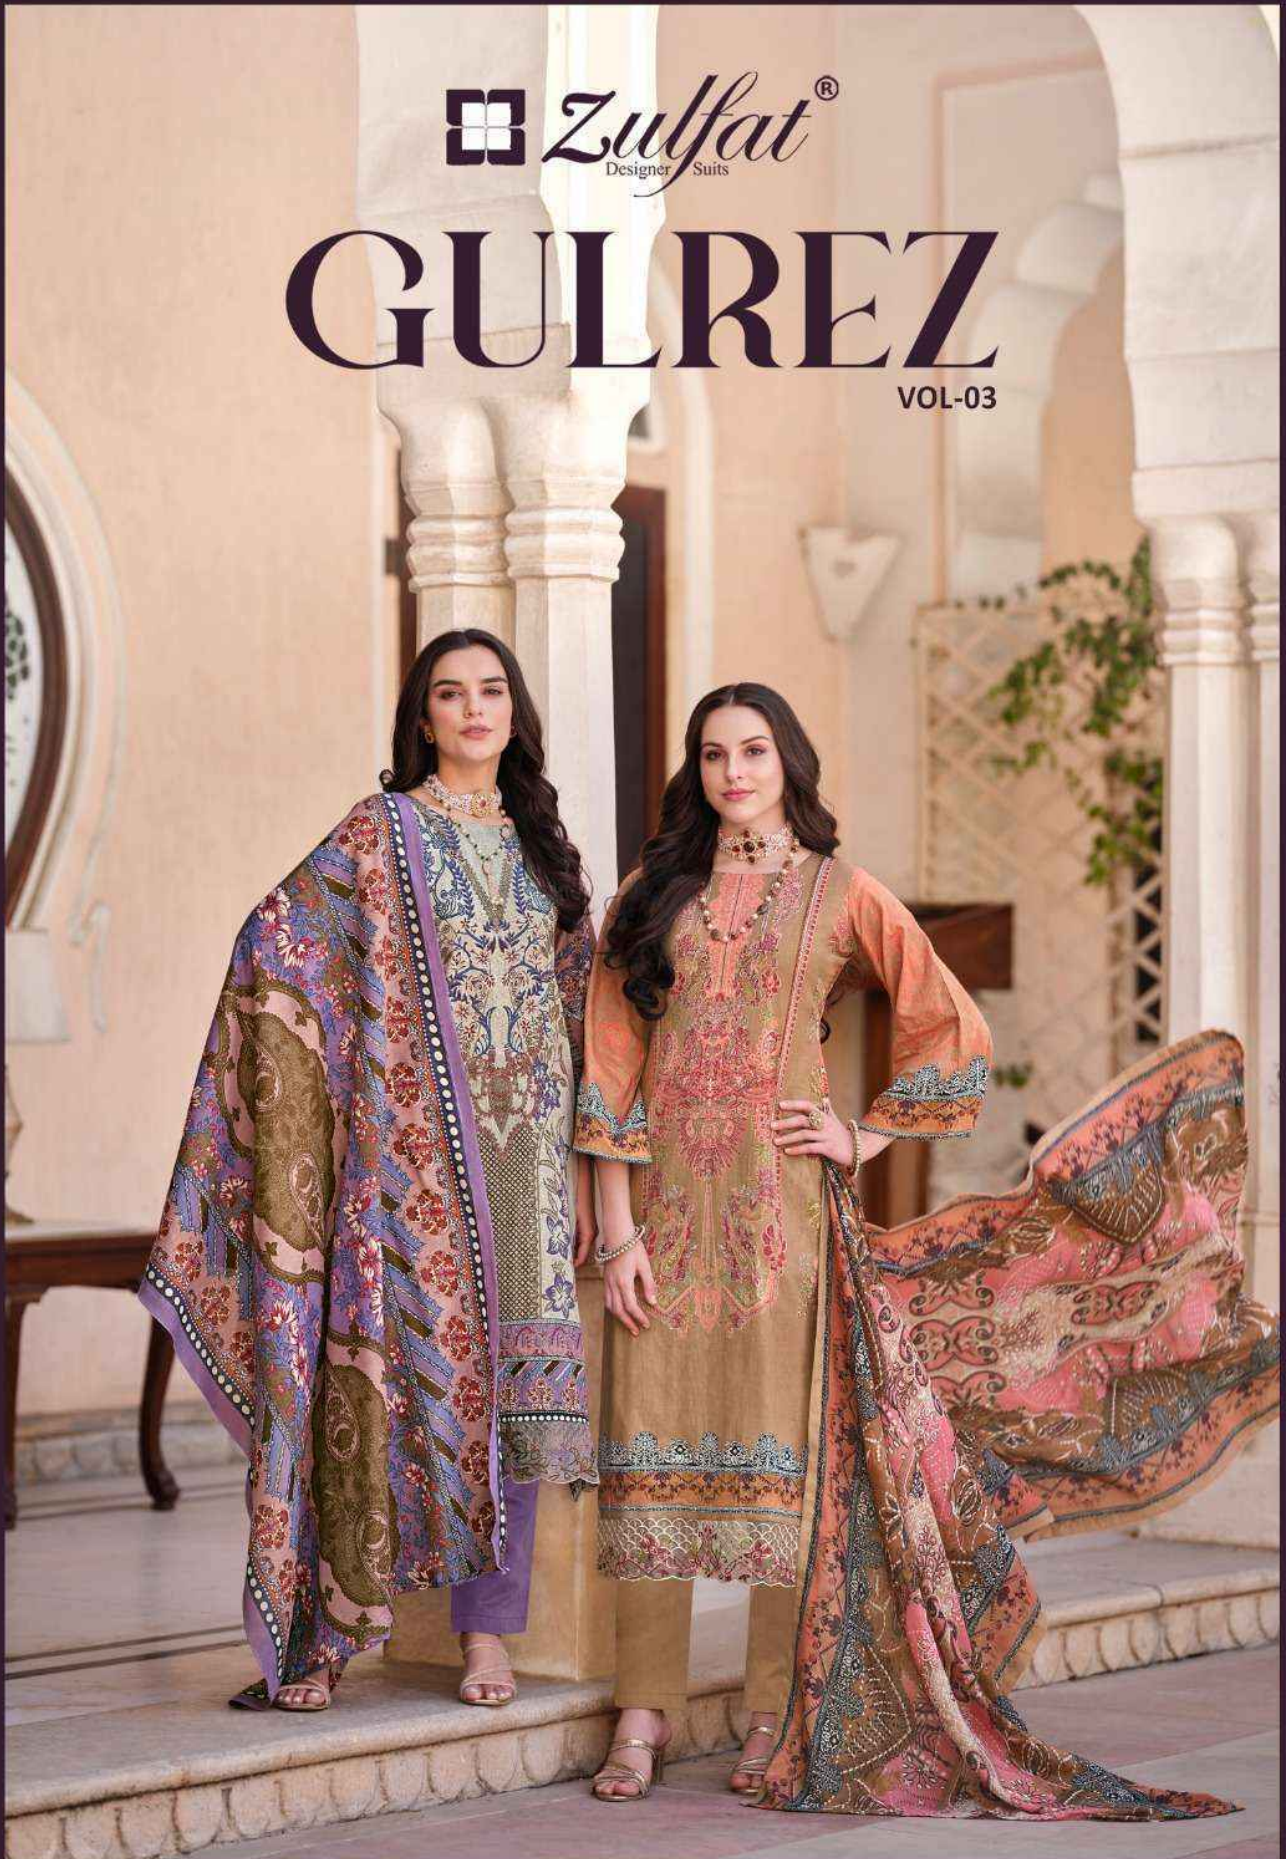

 **Zulfat**[®]
Designer Suits

GULREZ

VOL-03

 **Zulfat**[®]
Designer Suits

GULREZ

VOL-03

Zulfat®
DESIGNER

• 573-001 •

• 573-005 •

•• 573-007 ••

THE UNLIMITED TEMPTATION

THE FACE OF TOMORROW

Zulfat
DESIGNER SAREE

● 573-006 ●

● 573-008 ●

Zulfat[®]
Designer Suits