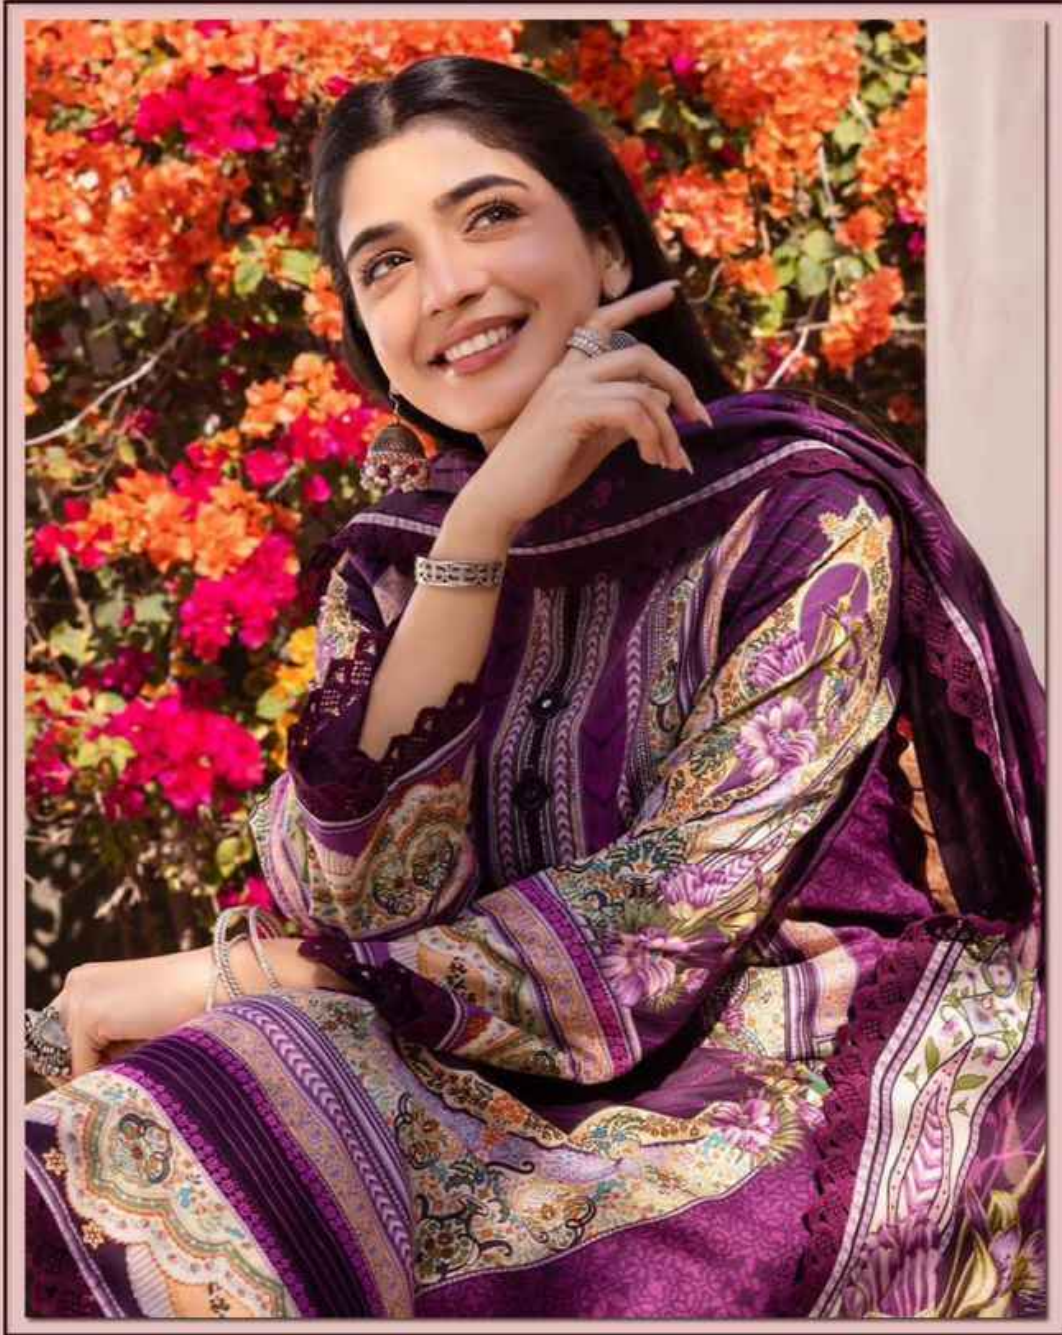

3001

3002

3003

3004

3005

3006

<u>TOP</u>
Pure Lawn Cotton - (2.40 MTR APX.)
<u>DUPATTA</u>
Mal-Mal Cotton - (2.25 MTR APX.)
<u>BOTTOM</u>
Pure Lawn Cotton - (2.00 MTR APX.)

Madhav[®]
Fashion

AL-ZOHAIB
VOL-03
EXCLUSIVE LAWN COLLECTION

Madhav[®]
Fashion

AL-ZOHAIB
VOL-03

EXCLUSIVE LAWN COLLECTION

3001

3002

3003

3004

3005

3006

<u>TOP</u>
Pure Lawn Cotton - (2.40 MTR APX.)
<u>DUPATTA</u>
Mal-Mal Cotton - (2.25 MTR APX.)
<u>BOTTOM</u>
Pure Lawn Cotton - (2.00 MTR APX.)

Madhav[®]
Fashion

AL-ZOHAIB
VOL-03
EXCLUSIVE LAWN COLLECTION