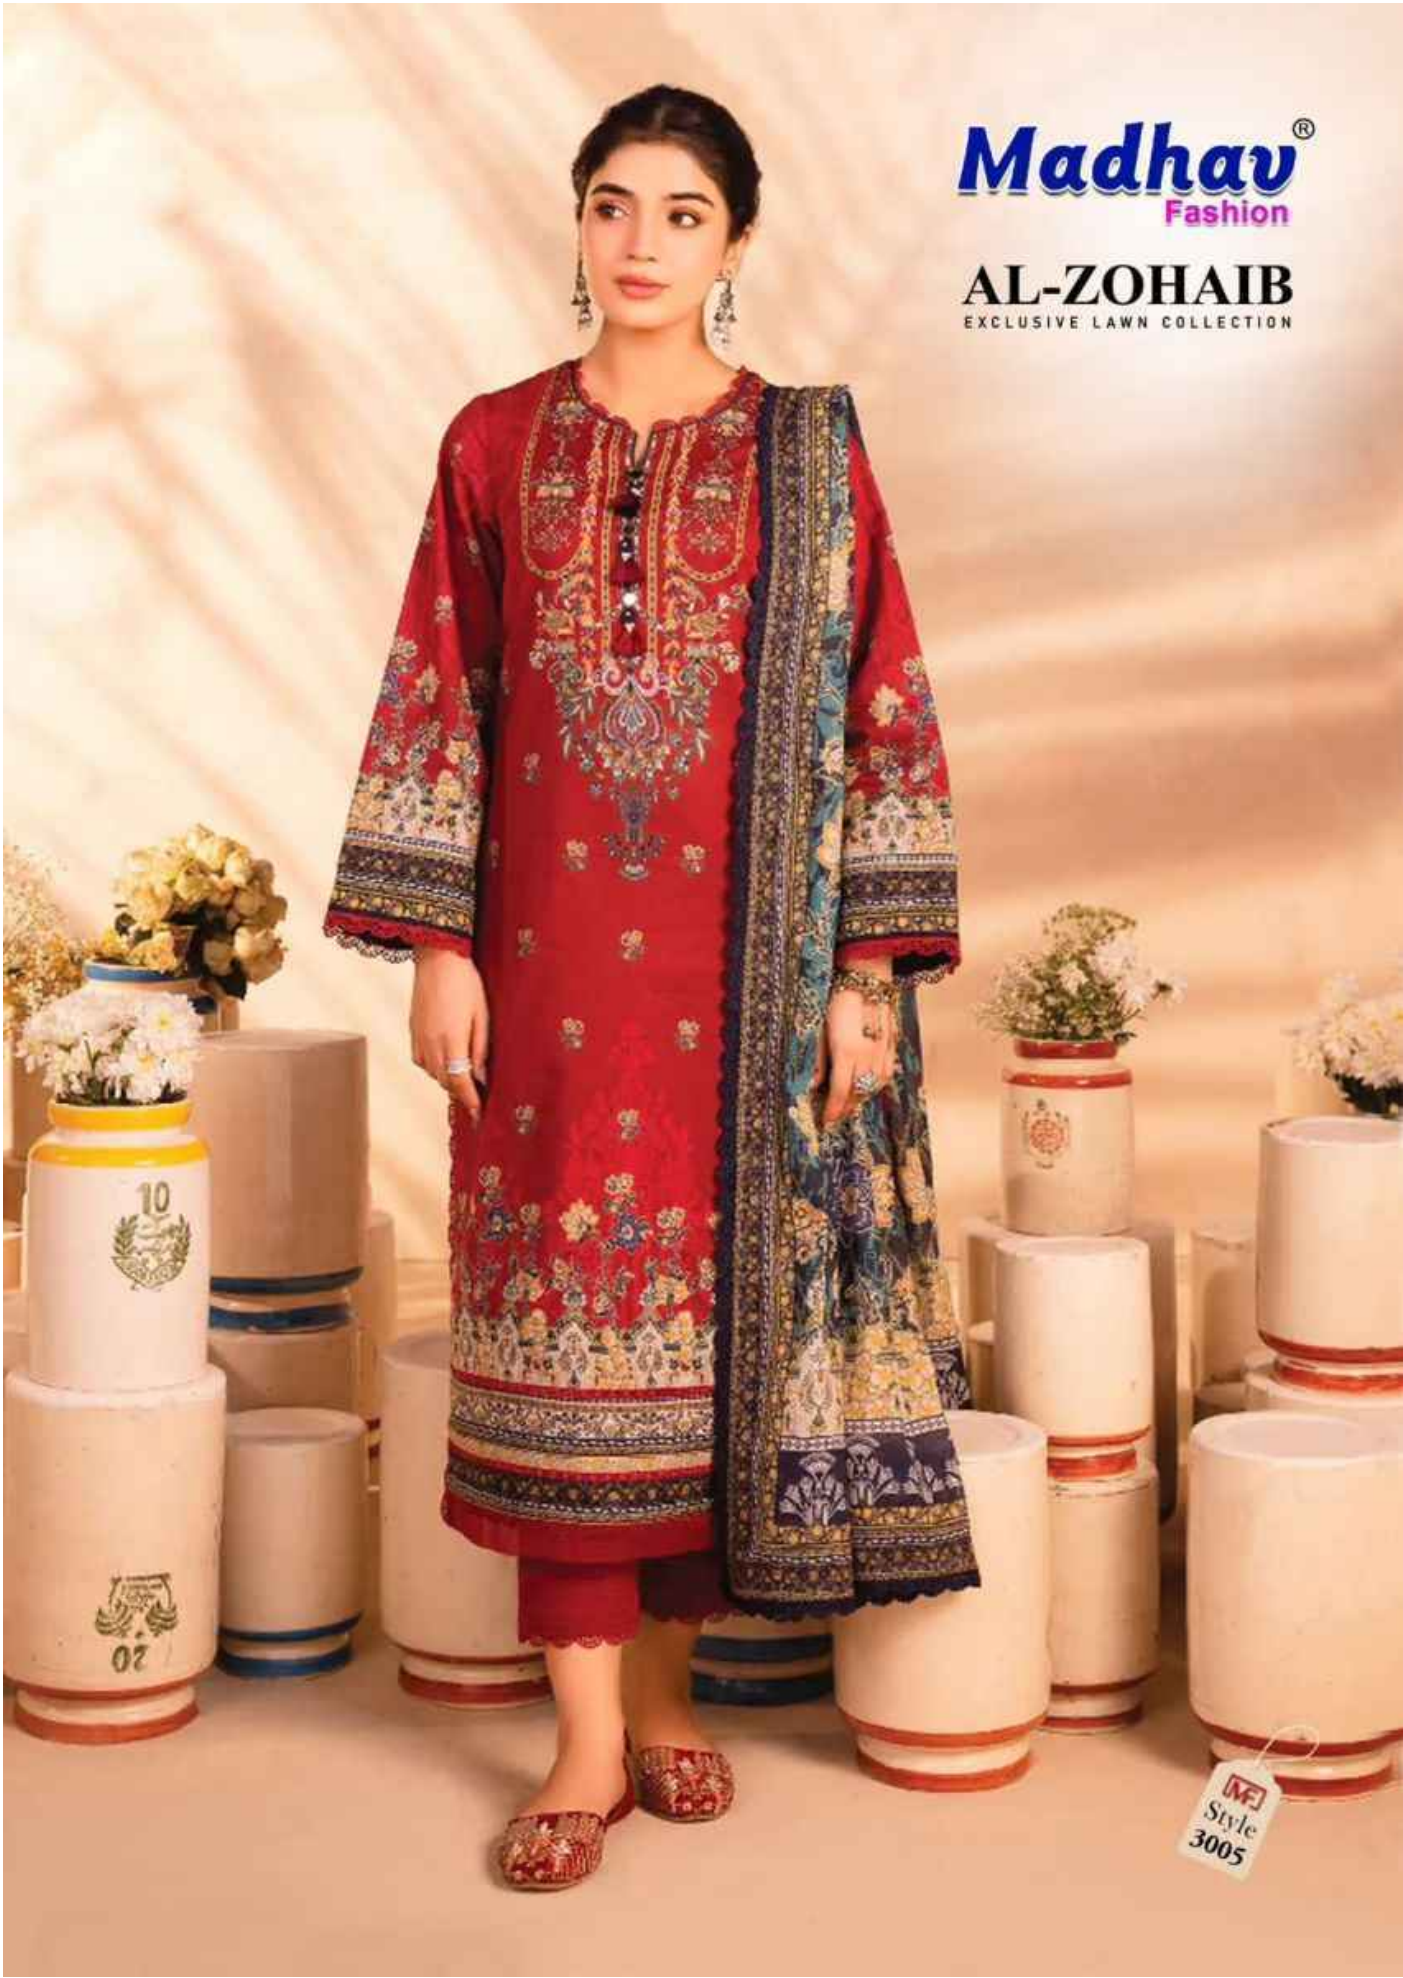

Madhav®
Fashion

AL-ZOHAIB
EXCLUSIVE LAWN COLLECTION

Style 3005