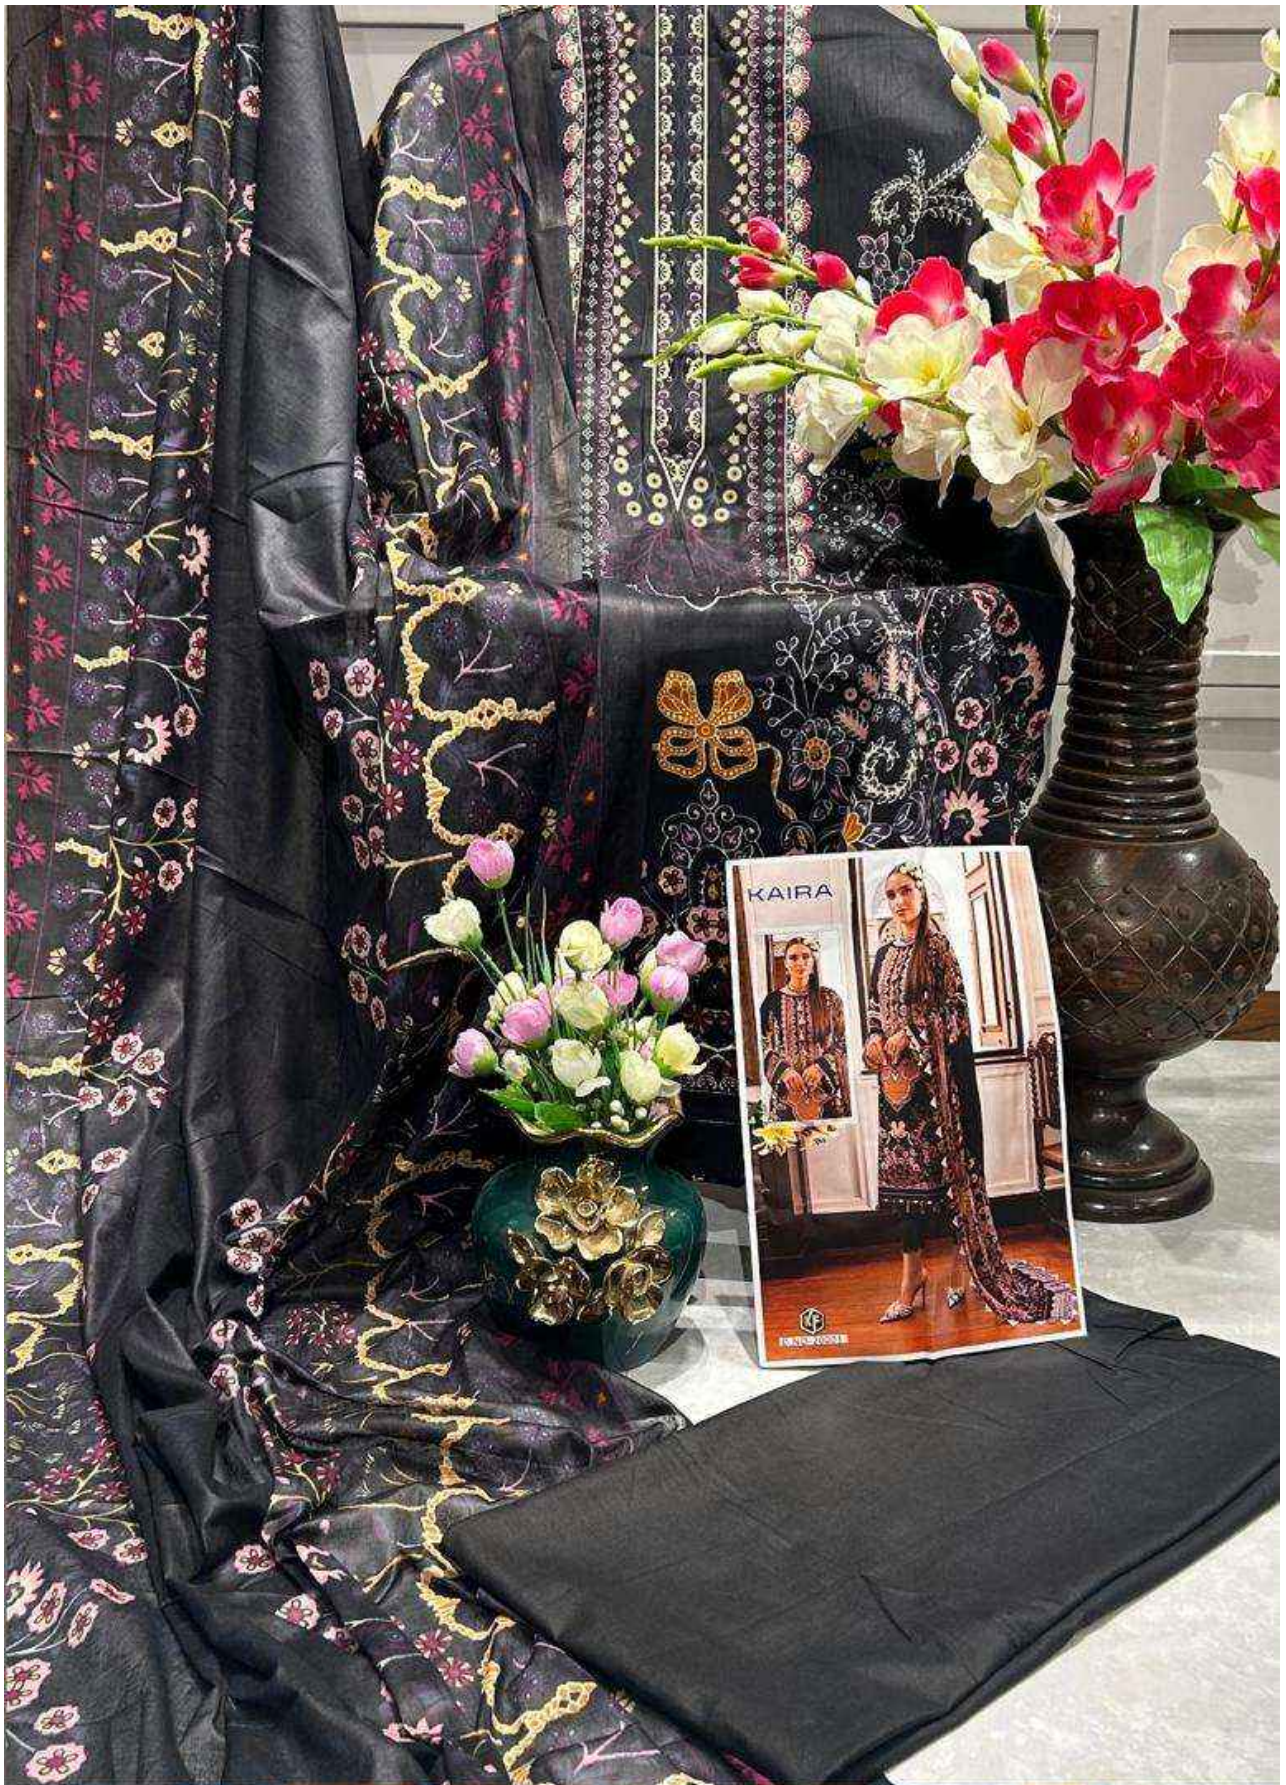

100% COTTON

KAIRA

Vol-20

Heavy Luxury Lawn Collection