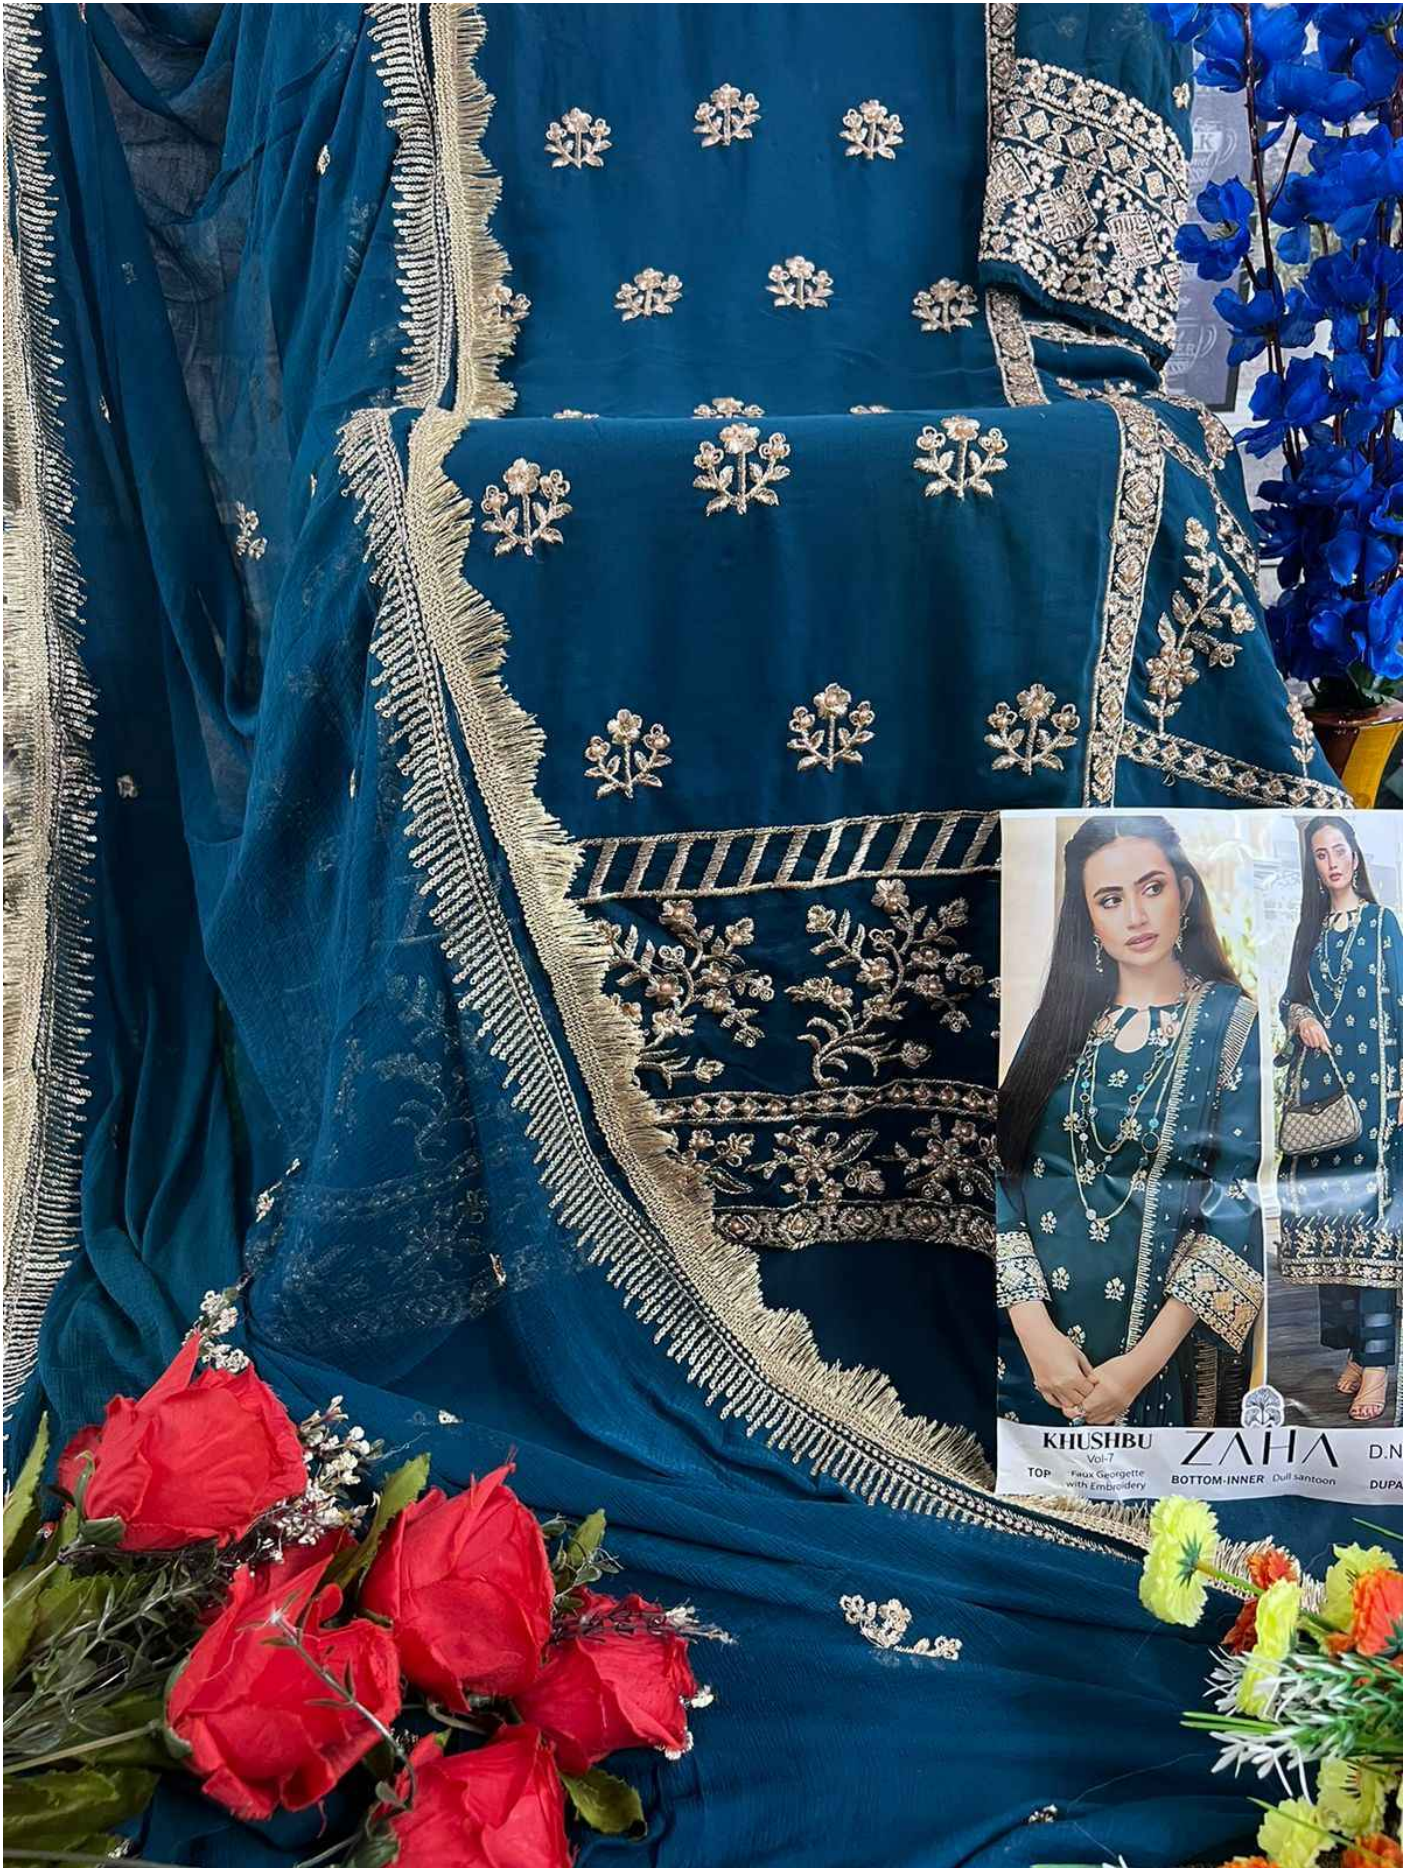

ZAHA

KHUSHBU
Vol-7

TOP
Faux Georgette
with Embroidery

BOTTOM-INNER
Dull santoon

DUPATTA
Nazmin Chiffon
with Embroidery

10151

10152

10153

ZAHA

D.No.10153

TOP Faux Georgette
with Embroidery

BOTTOM-INNER Dull santoon

DUPATTA Nazmin Chiffon
with Embroidery

ESPRESSO
Steamed MILK
Latte Macchiato

Flat WHITE
ESPRESSO
Americano

KHUSHBU
Vol-7
TOP: Pure Georgette with Embroidery
BOTTOM: INNER: Dull Satin
D.No 10153
DUR: ... in Craft

KHUSHBU Vol-7
TOP: Faux Georgette with Embroidery
ZAHA D.N
BOTTOM-INNER: Dull santoon
DUPA