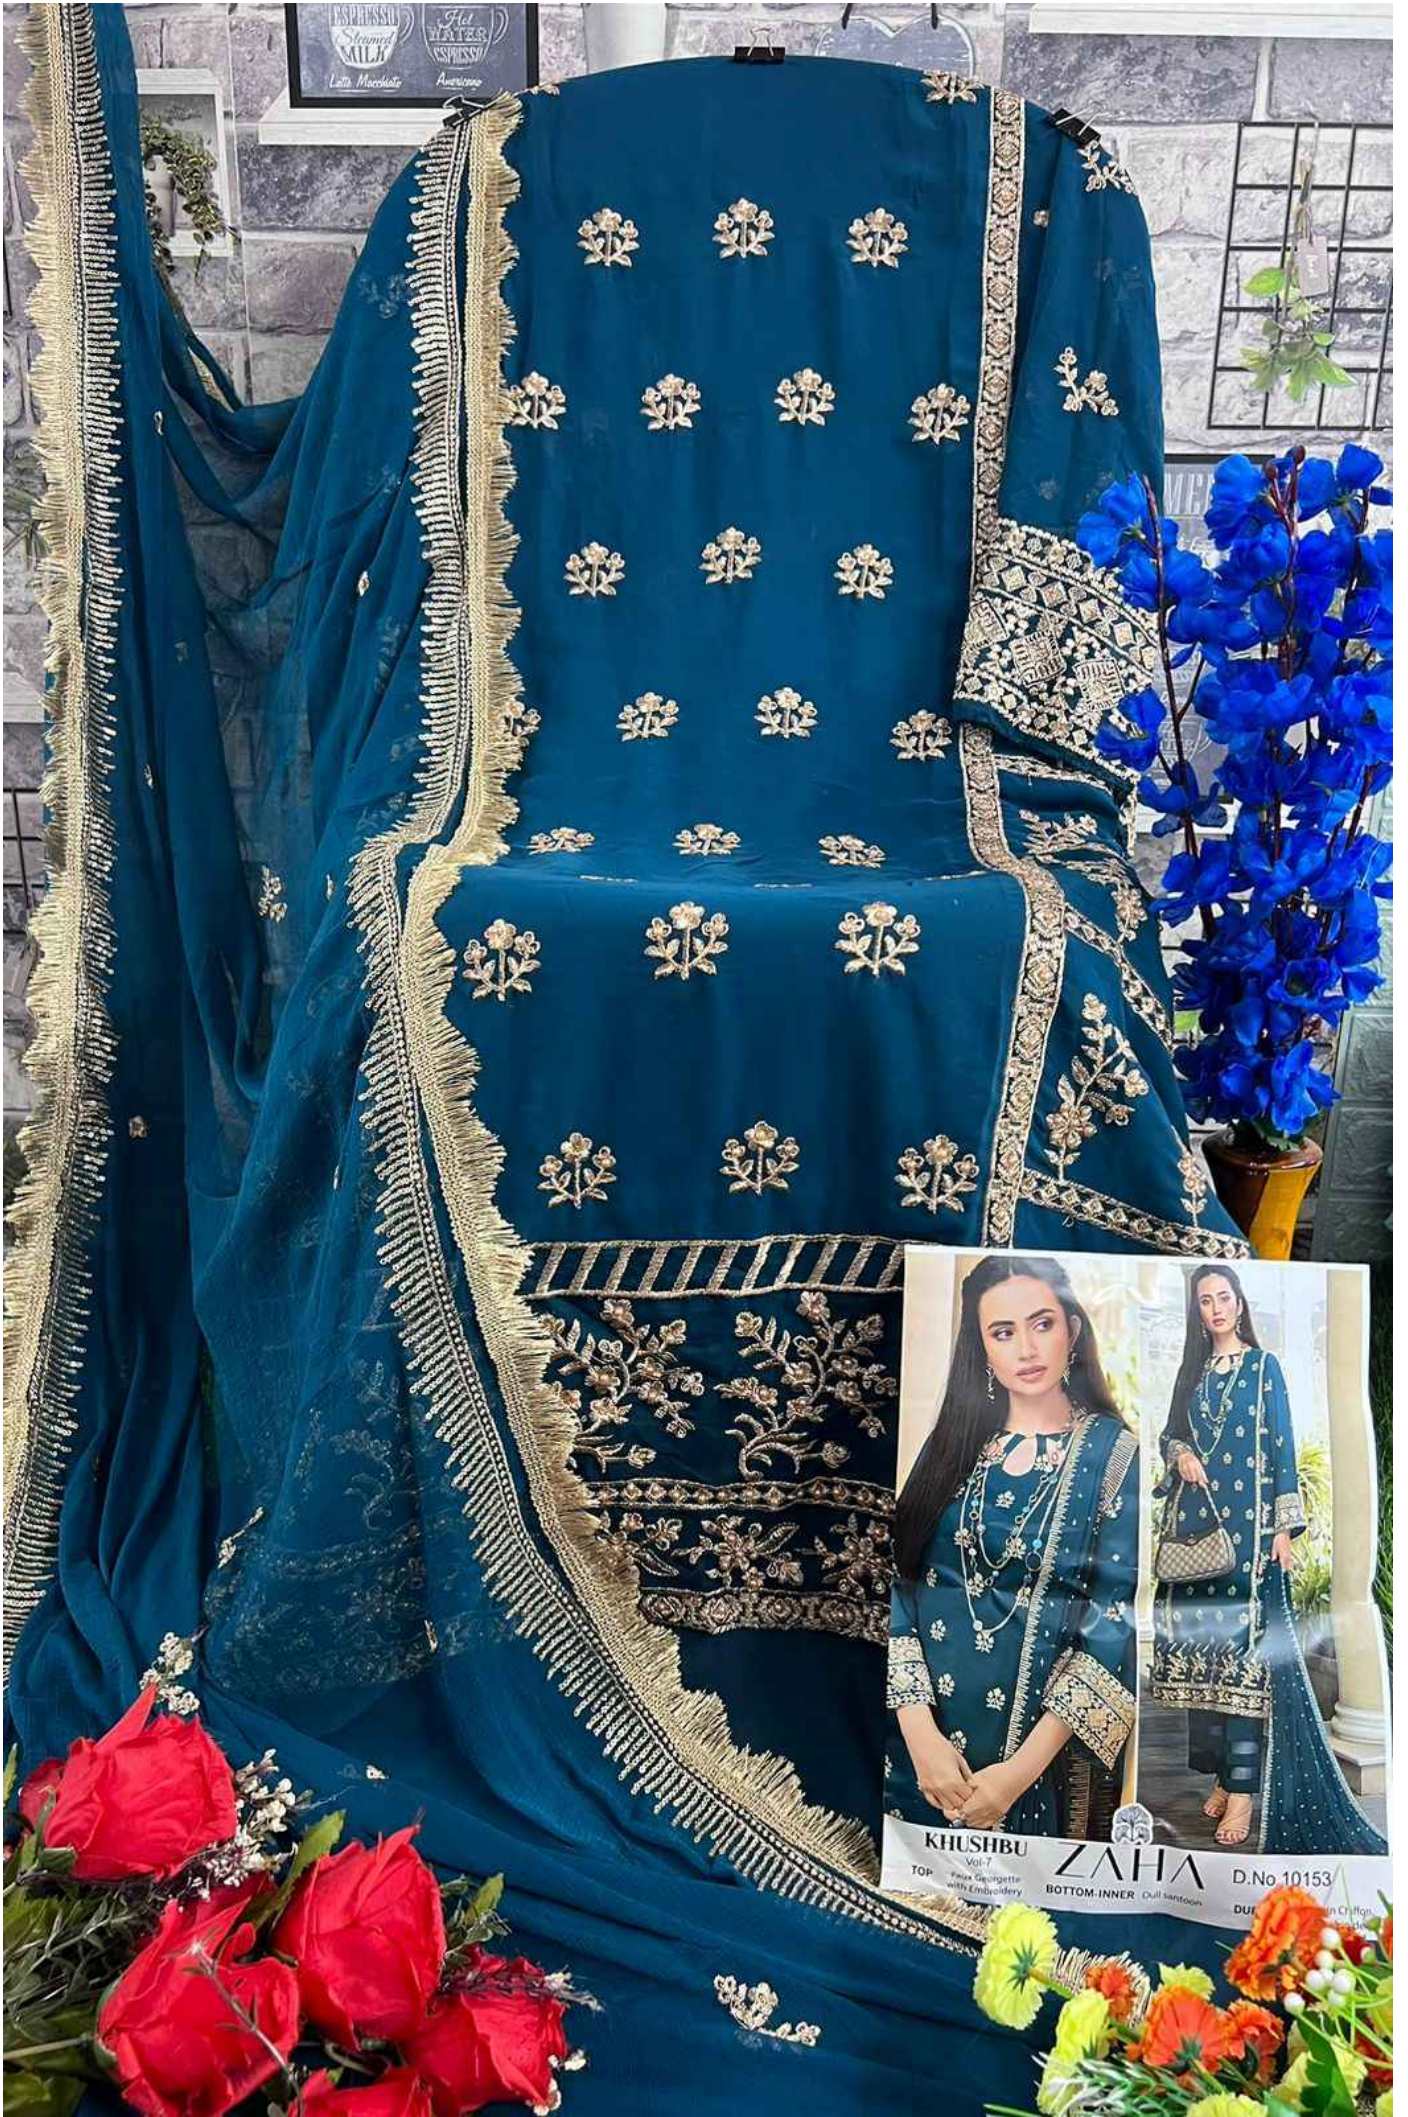

ZAHA

KHUSHBU
Vol-7

TOP
Faux Georgette
with Embroidery

BOTTOM-INNER
Dull santoon

DUPATTA
Nazmin Chiffon
with Embroidery

10151

10152

10153

ZAHA D.No. 10152

TOP Faux Georgette with Embroidery
BOTTOM-INNER Dull satin
DUPATTA Nazmin Chiffon with a Lattice

KHUSHBU **ZAHA**
Vol. 7

TOP Faux Georgette with Embroidery BOTTOM-INNER Dull sarisone

KHUSHBU
Vol-7

ZAHA

D.No.10153

TOP Faux Georgette
with Embroidery

BOTTOM-INNER Dull santoon

DUPATTA Nazmin Chiffon
with Embroidery

ESPRESSO
Steamed MILK
Latte Macchiato

Flat WHITE
ESPRESSO
Americano

KHUSHBU
Vol-7
TOP: Pure Georgette with Embroidery
BOTTOM: INNER: Dull Satin
D.No 10153
DUR: ... in Craft

KHUSHBU Vol-7
TOP: Faux Georgette with Embroidery
ZAHA D.N
BOTTOM-INNER: Dull santoon
DUPA