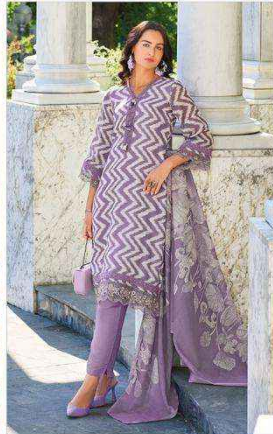

KAILEE™

fashion

100% COTTON WEAR

IZHAR - 42734

PURE ELEGANCE WITH **ALLURING FLORAL** PATTERNS ON LACY FABRIC AND ADD GLAMOUR TO **YOUR STYLE**

IZHAR - **42734**

KAILEE™

couture

100% COTTON | 100% SILK

IZHAR - 42731

IZHAR - 42732

IZHAR - 42733

IZHAR - 42734

IZHAR - 42735

IZHAR - 42736

KALEE
fashions