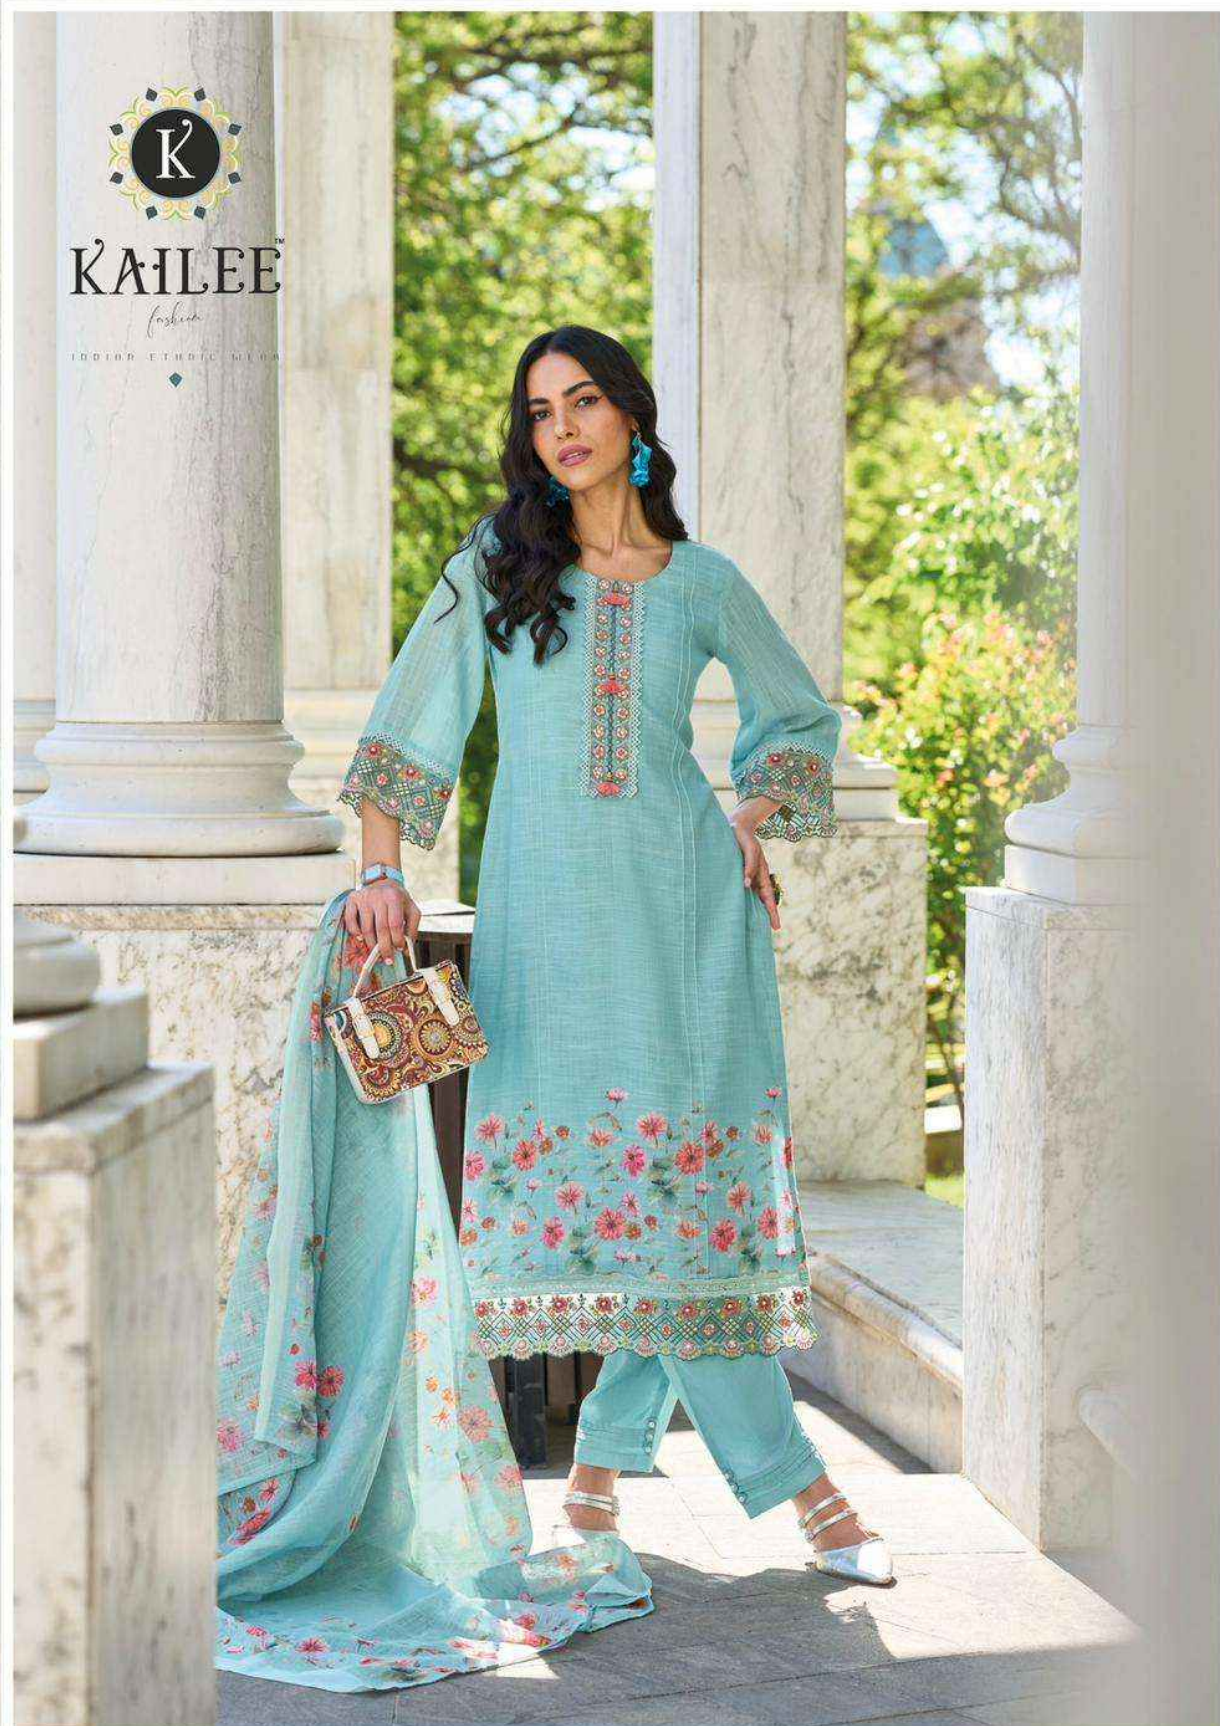

KAILEE™

Fashion

100% COTTON WEAR

KAILEE™

fashion

TRADITIONAL ETHNIC WEAR

AN INSPIRATIONAL FABRICS UNDER THE DESIGNER PRINTED, IS TRUE TO ITS NAME, **TRADITIONAL** AND FOR **WOMAN** FROM ALL WALKS OF LIFE.

IZHAR - 42735

100% COTTON | 100% SILK

IZHAR - 42731

IZHAR - 42732

IZHAR - 42733

IZHAR - 42734

IZHAR - 42735

IZHAR - 42736

KALEE
fashion