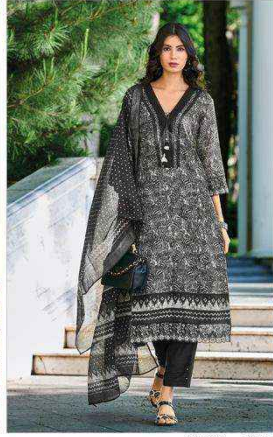

KAILEE™

Fashion

100% COTTON WEAR

KAILEE™

fashion

TRADITIONAL ETHNIC WEAR

AN INSPIRATIONAL FABRICS UNDER THE DESIGNER PRINTED, IS TRUE TO ITS NAME, **TRADITIONAL** AND FOR **WOMAN** FROM ALL WALKS OF LIFE.

IZHAR - 42735

KAILEE™

fashion

TRADITIONAL ELEGANT WEAR

IZHAR - 42734

PURE ELEGANCE WITH **ALLURING FLORAL** PATTERNS ON LACY FABRIC AND ADD GLAMOUR TO **YOUR STYLE**

IZHAR - **42734**

KAILEE™

couture

100% COTTON | 100% SILK

IZHAR - 42731

IZHAR - 42732

IZHAR - 42733

IZHAR - 42734

IZHAR - 42735

IZHAR - 42736

KALEE
fashions