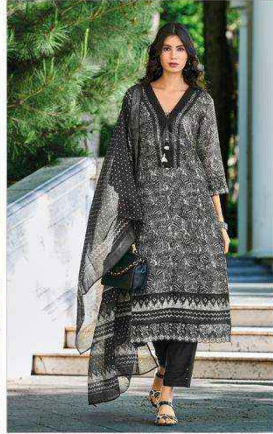

KAILEE™

Fashion

100% COTTON WEAR

KAILEE™

fashion

TRADITIONAL ETHNIC WEAR

AN INSPIRATIONAL FABRICS UNDER THE DESIGNER PRINTED, IS TRUE TO ITS NAME, **TRADITIONAL** AND FOR **WOMAN** FROM ALL WALKS OF LIFE.

IZHAR - 42735

KAILEE™

fashion

100%NATURAL FIBRE WEAR

IZHAR - 42734

PURE ELEGANCE WITH **ALLURING FLORAL** PATTERNS ON LACY FABRIC AND ADD GLAMOUR TO **YOUR STYLE**

IZHAR - **42734**

KAILEE™

couture

100% COTTON | 100% SILK

IZHAR - 42731

IZHAR - 42732

IZHAR - 42733

IZHAR - 42734

IZHAR - 42735

IZHAR - 42736

KALEE
fashion