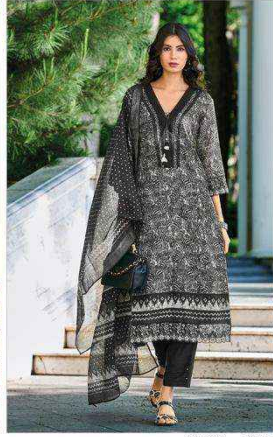

KAILEE™

Fashion

100% COTTON WEAR

KAILEE™

fashion

TRADITIONAL ETHNIC WEAR

AN INSPIRATIONAL FABRICS UNDER THE DESIGNER PRINTED, IS TRUE TO ITS NAME, **TRADITIONAL** AND FOR **WOMAN** FROM ALL WALKS OF LIFE.

IZHAR - 42735

KAILEE™

fashion

100%NATURAL FIBRE WEAR

IZHAR - 42734

PURE ELEGANCE WITH **ALLURING FLORAL** PATTERNS ON LACY FABRIC AND ADD GLAMOUR TO **YOUR STYLE**

IZHAR - **42734**

KAILEE™

couture

100% COTTON | 100% SILK

IZHAR - 42731

IZHAR - 42732

IZHAR - 42733

IZHAR - 42734

IZHAR - 42735

IZHAR - 42736

KALEE
fashion