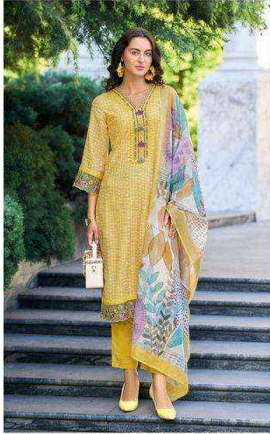

KAILEE™

Fashion

100% COTTON WEAR

KAILEE™

fashion

TRADITIONAL ETHNIC WEAR

AN INSPIRATIONAL FABRICS UNDER THE DESIGNER PRINTED, IS TRUE TO ITS NAME, **TRADITIONAL** AND FOR **WOMAN** FROM ALL WALKS OF LIFE.

IZHAR - 42735

KAILEE™

fashion

MODERN ETHNIC WEAR

IZHAR - 42734

PURE ELEGANCE WITH **ALLURING FLORAL** PATTERNS ON LACY FABRIC AND ADD GLAMOUR TO **YOUR STYLE**

IZHAR - **42734**

KAILEE™

couture

100% COTTON | 100% SILK

IZHAR - 42731

IZHAR - 42732

IZHAR - 42733

IZHAR - 42734

IZHAR - 42735

IZHAR - 42736

KALEE
fashions