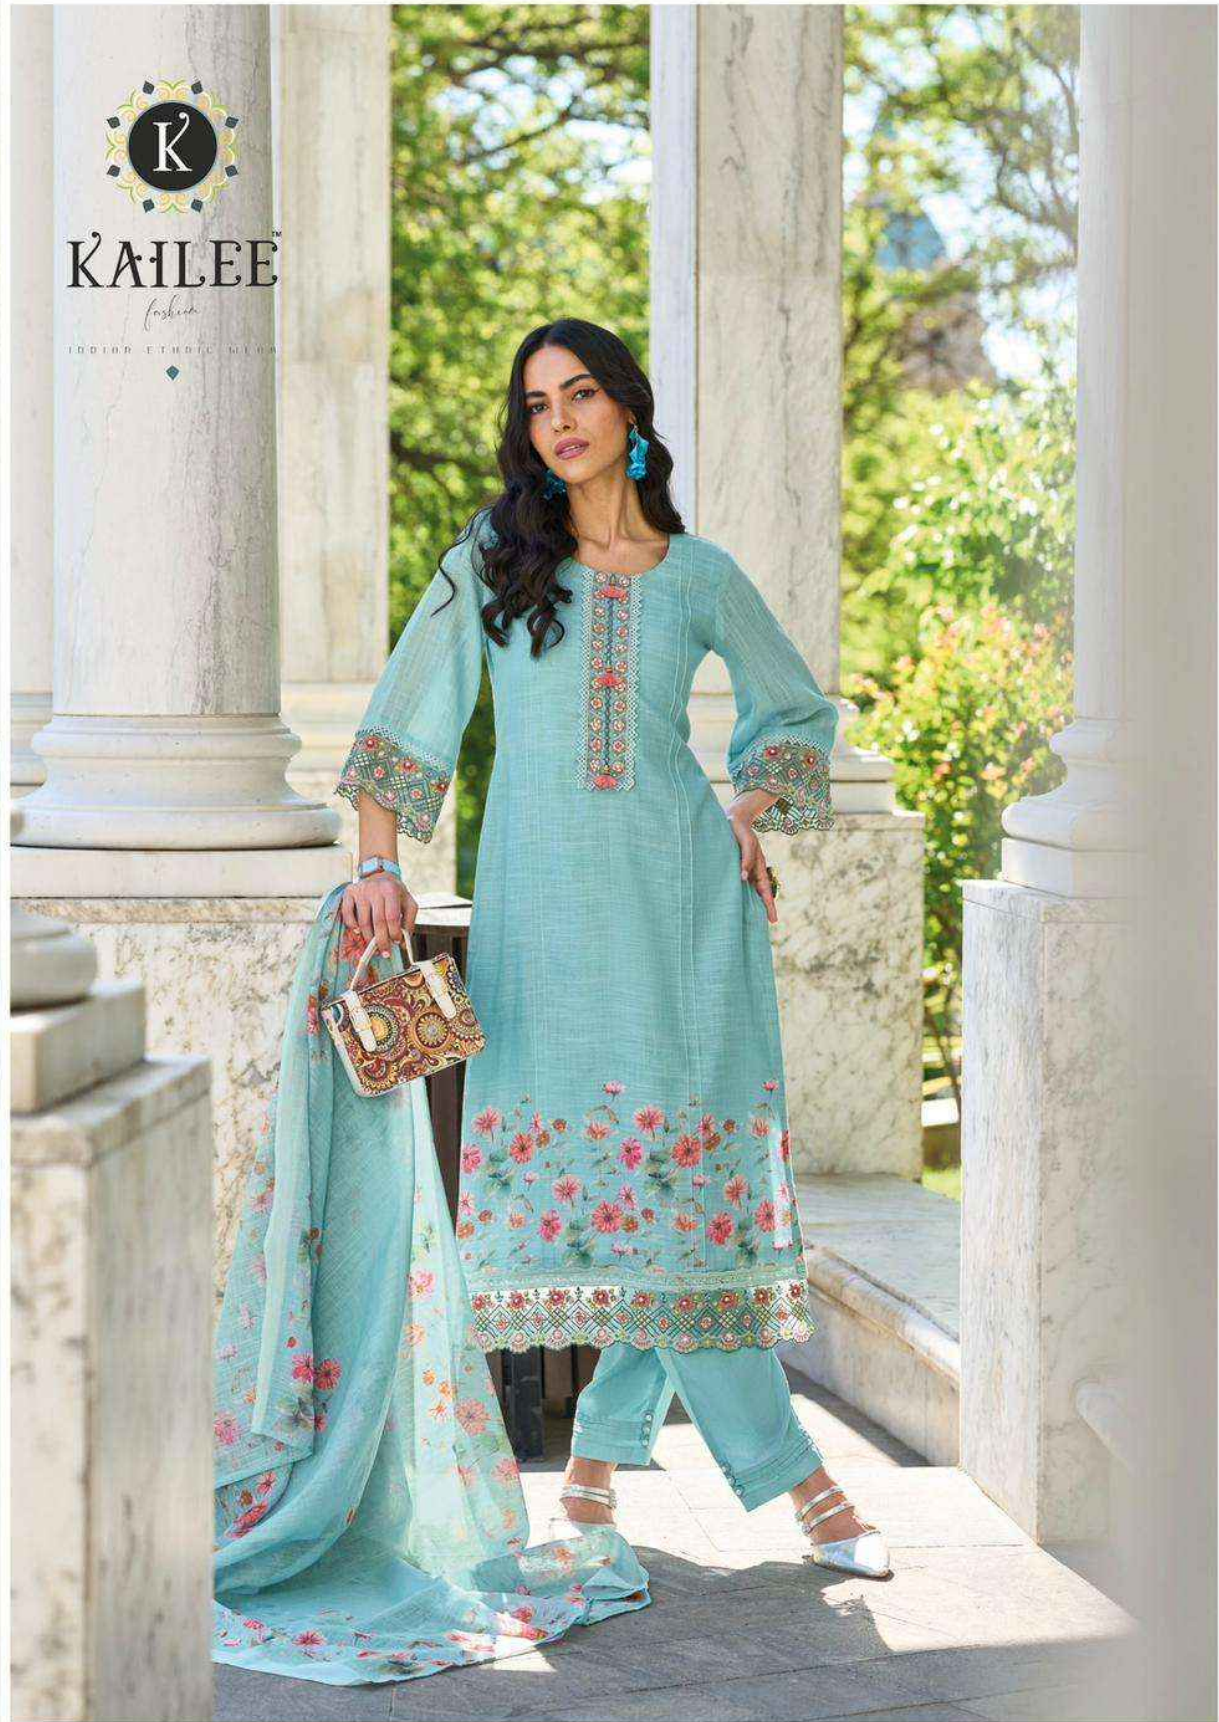

KAILEE™

Fashion

100% COTTON WEAR

KAILEE™

fashion

TRADITIONAL ETHNIC WEAR

AN INSPIRATIONAL FABRICS UNDER THE DESIGNER PRINTED, IS TRUE TO ITS NAME, **TRADITIONAL** AND FOR **WOMAN** FROM ALL WALKS OF LIFE.

IZHAR - 42735