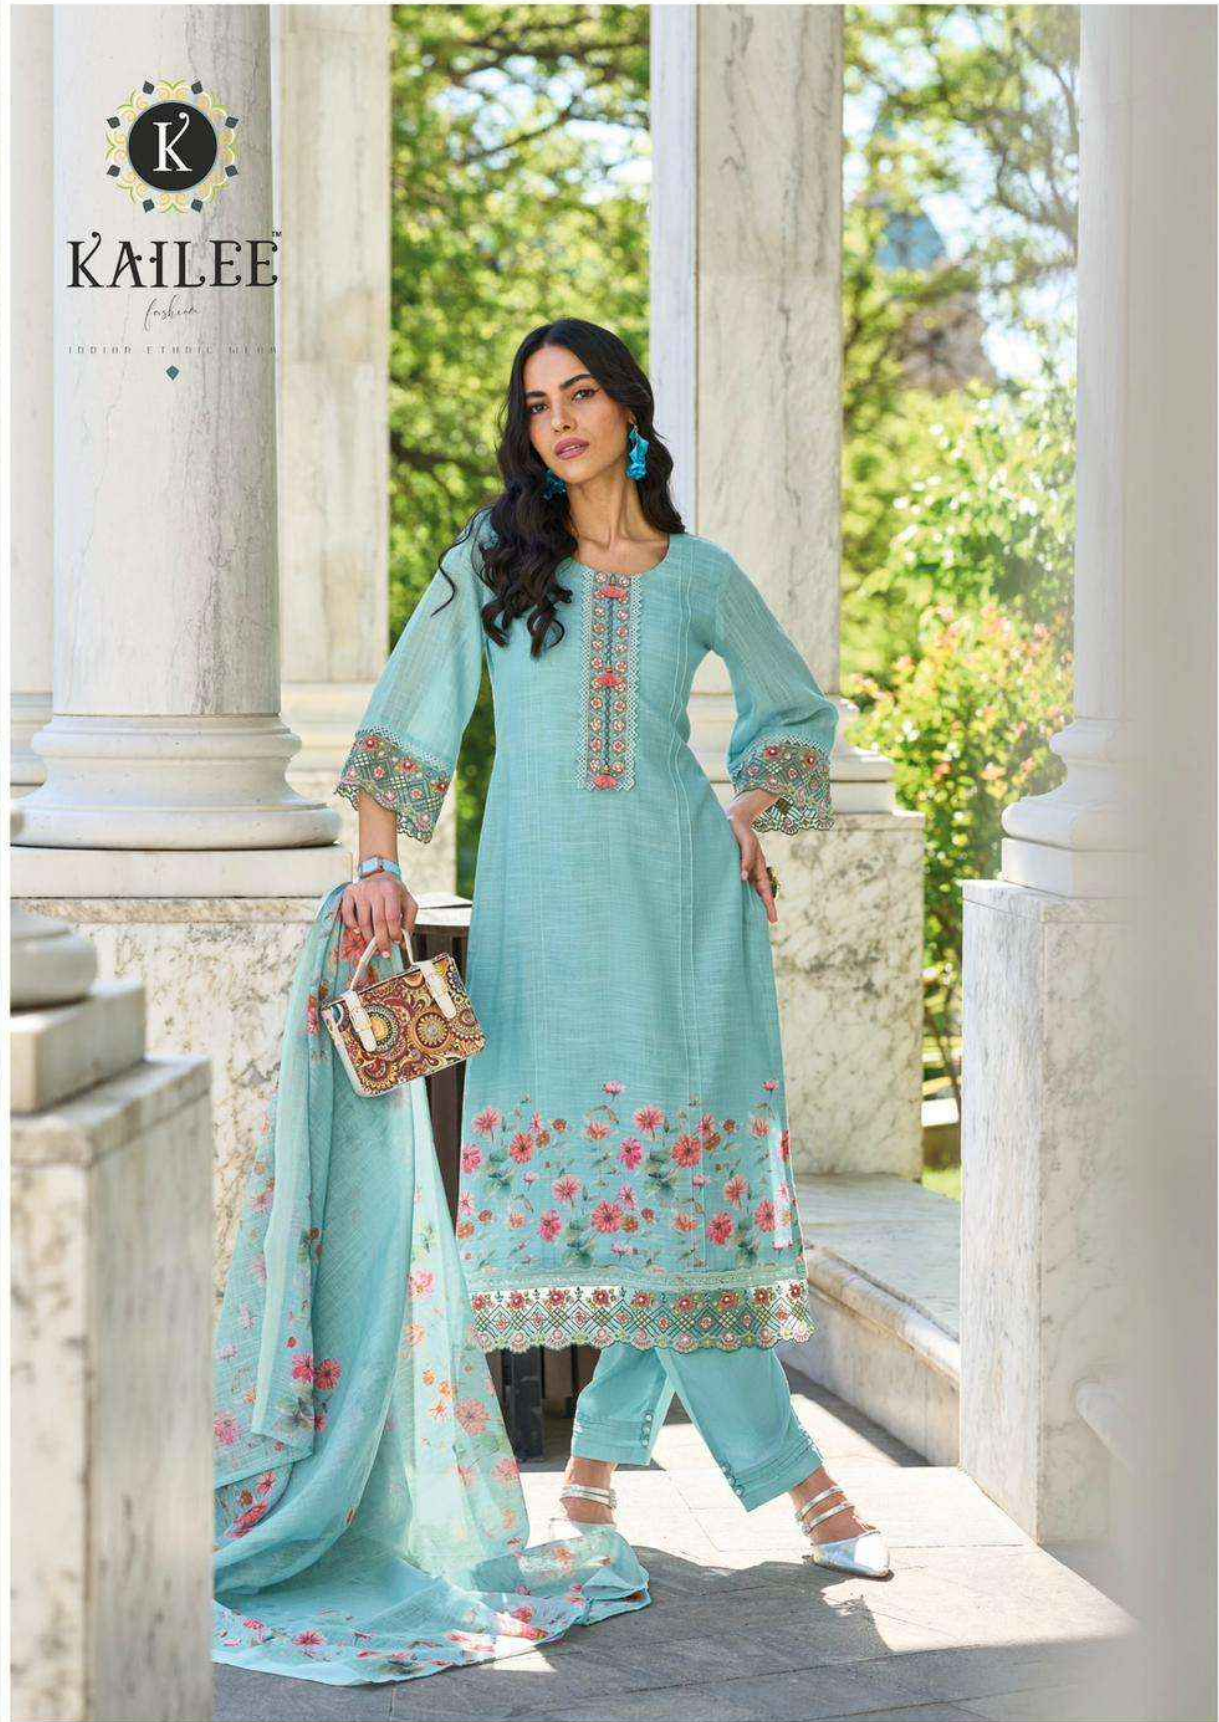

KAILEE™

Fashion

100% COTTON WEAR

KAILEE™

fashion

TRADITIONAL ETHNIC WEAR

AN INSPIRATIONAL FABRICS UNDER THE DESIGNER PRINTED, IS TRUE TO ITS NAME, **TRADITIONAL** AND FOR **WOMAN** FROM ALL WALKS OF LIFE.

IZHAR - 42735

KAILEE™

fashion

100% COTTON WEAR

IZHAR - 42734

PURE ELEGANCE WITH **ALLURING FLORAL** PATTERNS ON LACY FABRIC AND ADD GLAMOUR TO **YOUR STYLE**

IZHAR - **42734**

KAILEE™

couture

100% COTTON | 100% SILK

IZHAR - 42731

IZHAR - 42732

IZHAR - 42733

IZHAR - 42734

IZHAR - 42735

IZHAR - 42736

KALEE
fashions