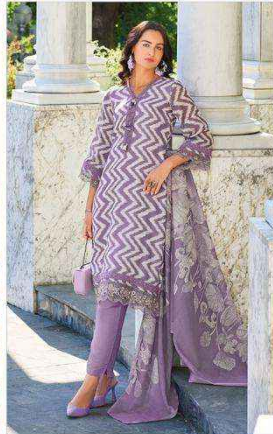

KAILEE™

fashion

100%NATURAL FIBRE WEAR

IZHAR - 42734

PURE ELEGANCE WITH **ALLURING FLORAL** PATTERNS ON LACY FABRIC AND ADD GLAMOUR TO **YOUR STYLE**

IZHAR - **42734**

KAILEE™

couture

100% COTTON | 100% SILK

IZHAR - 42731

IZHAR - 42732

IZHAR - 42733

IZHAR - 42734

IZHAR - 42735

IZHAR - 42736

KALEE
fashion