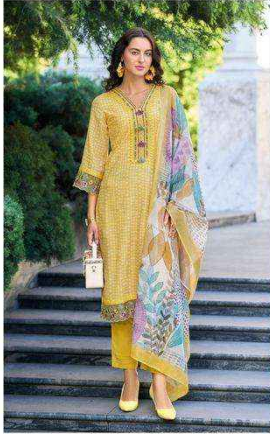

KAILEE™

Fashion

100% COTTON WEAR

KAILEE™

fashion

TRADITIONAL ETHNIC WEAR

AN INSPIRATIONAL FABRICS UNDER THE DESIGNER PRINTED, IS TRUE TO ITS NAME, **TRADITIONAL** AND FOR **WOMAN** FROM ALL WALKS OF LIFE.

IZHAR - 42735

KAILEE™

fashion

100%NATURAL FIBRE WEAR

IZHAR - 42734

PURE ELEGANCE WITH **ALLURING FLORAL** PATTERNS ON LACY FABRIC AND ADD GLAMOUR TO **YOUR STYLE**

IZHAR - **42734**

KAILEE™

couture

100% COTTON | 100% SILK

IZHAR - 42731

IZHAR - 42732

IZHAR - 42733

IZHAR - 42734

IZHAR - 42735

IZHAR - 42736

KALEE
fashion