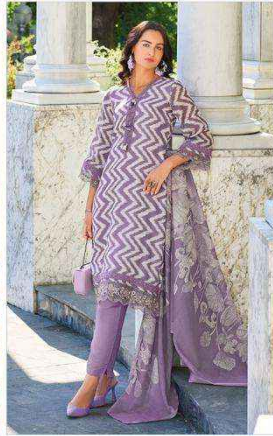

KAILEE™

fashion

100%NATURAL FIBRE WEAR

IZHAR - 42734

PURE ELEGANCE WITH **ALLURING FLORAL** PATTERNS ON LACY FABRIC AND ADD GLAMOUR TO **YOUR STYLE**

IZHAR - **42734**

KAILEE™

couture

100% COTTON | 100% SILK

IZHAR - 42731

IZHAR - 42732

IZHAR - 42733

IZHAR - 42734

IZHAR - 42735

IZHAR - 42736

KALEE
fashion