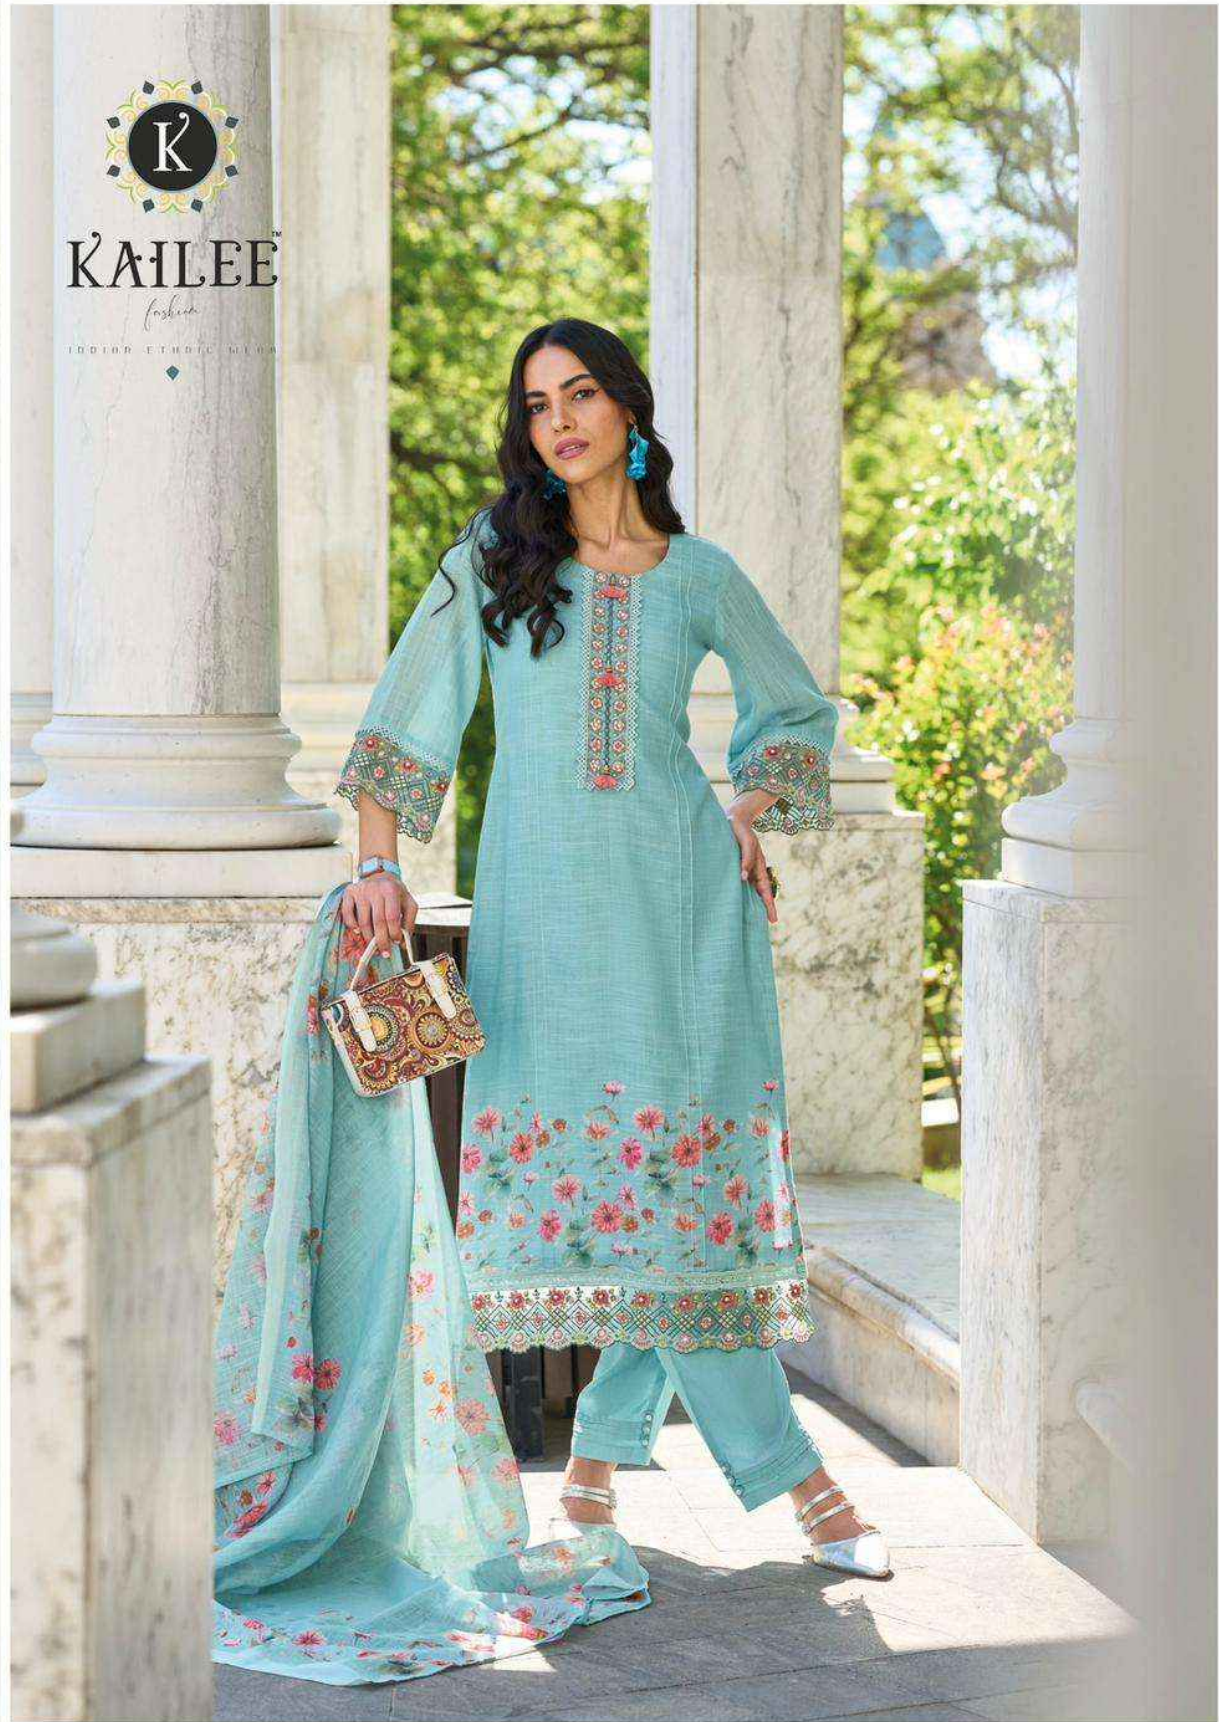

KAILEE™

Fashion

100% COTTON WEAR

KAILEE™

fashion

TRADITIONAL ETHNIC WEAR

AN INSPIRATIONAL FABRICS UNDER THE DESIGNER PRINTED, IS TRUE TO ITS NAME, **TRADITIONAL** AND FOR **WOMAN** FROM ALL WALKS OF LIFE.

IZHAR - 42735

100% COTTON | 100% SILK

IZHAR - 42731

IZHAR - 42732

IZHAR - 42733

IZHAR - 42734

IZHAR - 42735

IZHAR - 42736

KALEE
fashions