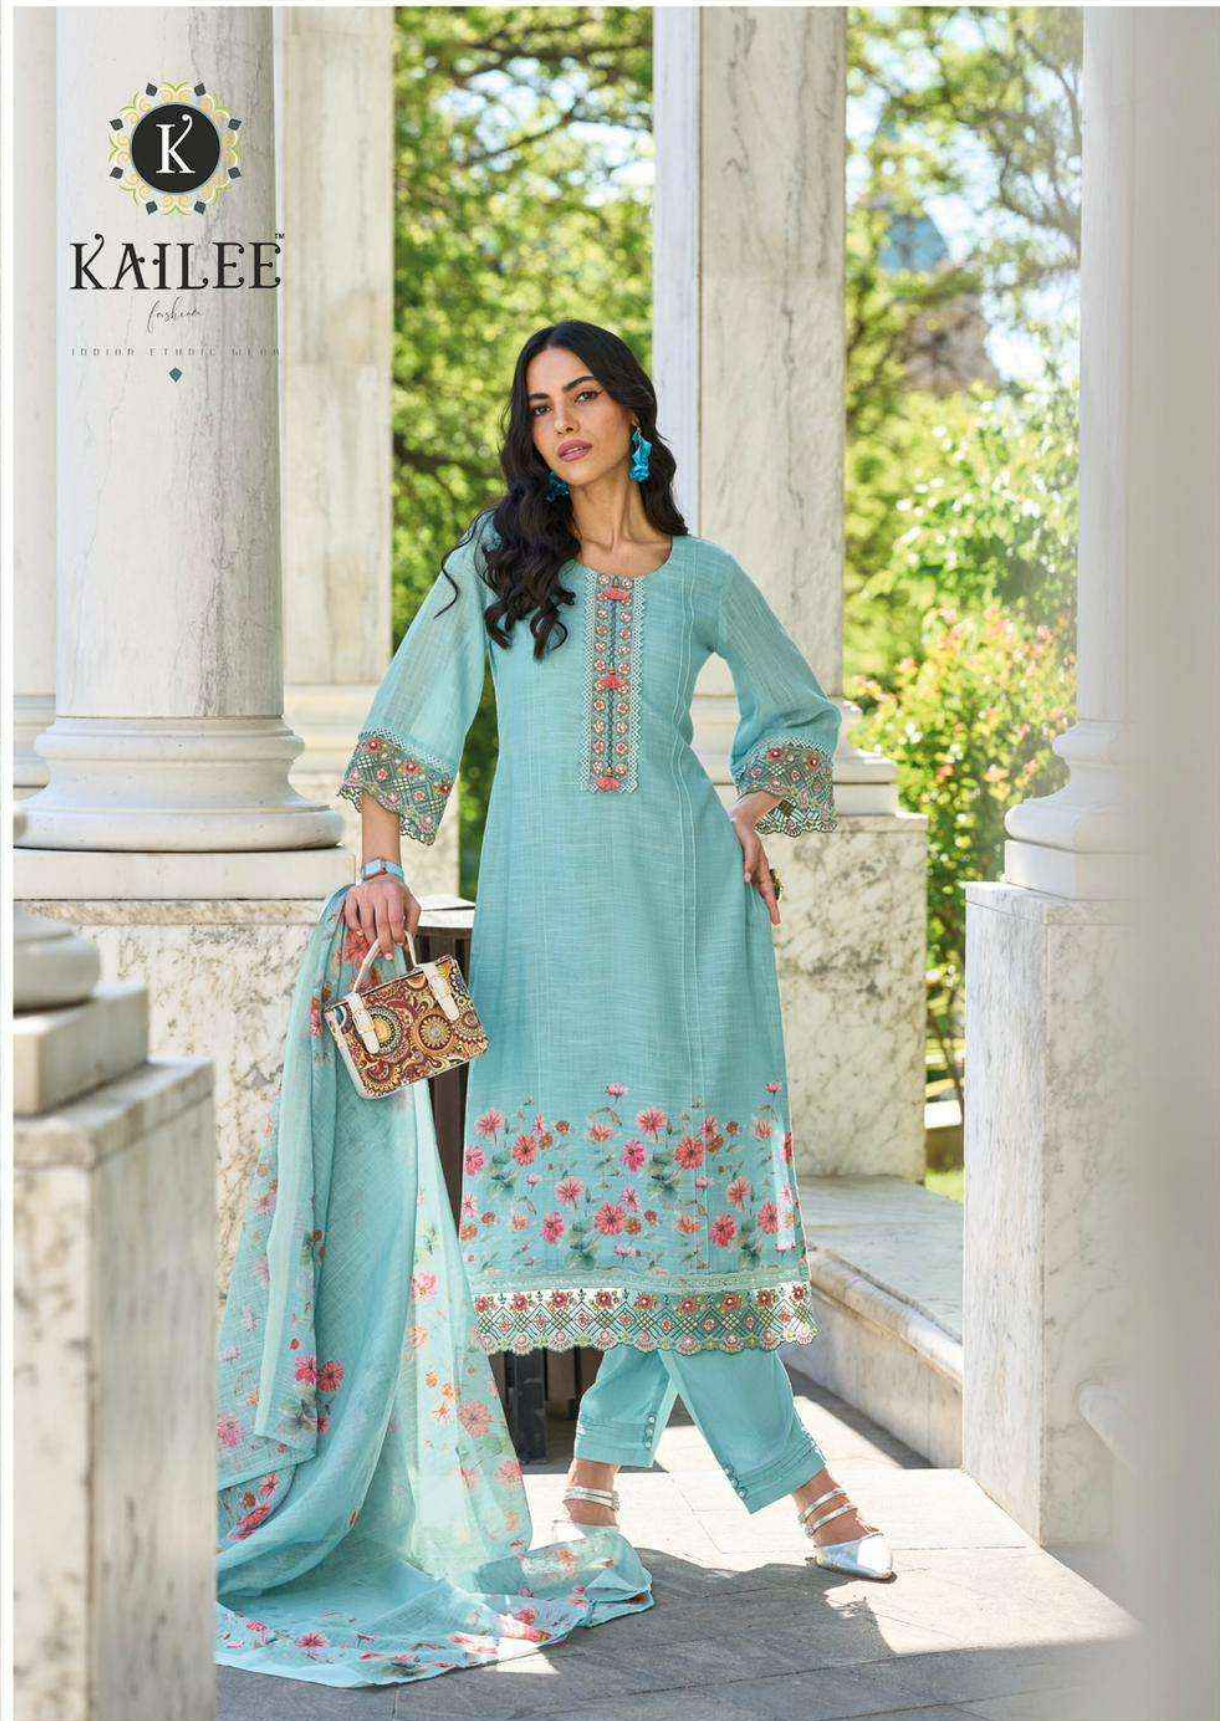

**AN INSPIRATIONAL** FABRICS UNDER THE DESIGNER PRINTED, IS TRUE TO ITS NAME, **TRADITIONAL** AND FOR **WOMAN** FROM ALL WALKS OF LIFE.

**IZHAR - 42735**

KAILEE™

*fashion*

100%NATURAL FIBRE WEAR

IZHAR - 42734