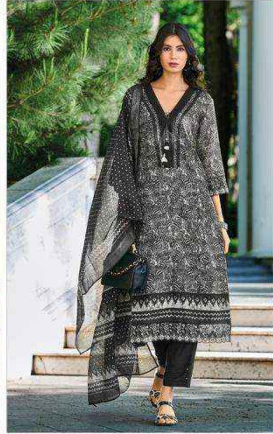

KAILEE™

Fashion

100% COTTON WEAR

KAILEE™

fashion

TRADITIONAL ETHNIC WEAR

AN INSPIRATIONAL FABRICS UNDER THE DESIGNER PRINTED, IS TRUE TO ITS NAME, **TRADITIONAL** AND FOR **WOMAN** FROM ALL WALKS OF LIFE.

IZHAR - 42735

KAILEE™

fashion

MODERN ETHNIC WEAR

IZHAR - 42734

PURE ELEGANCE WITH **ALLURING FLORAL** PATTERNS ON LACY FABRIC AND ADD GLAMOUR TO **YOUR STYLE**

IZHAR - **42734**

KAILEE™

couture

100% COTTON | 100% SILK

IZHAR - 42731

IZHAR - 42732

IZHAR - 42733

IZHAR - 42734

IZHAR - 42735

IZHAR - 42736

KALEE
fashions