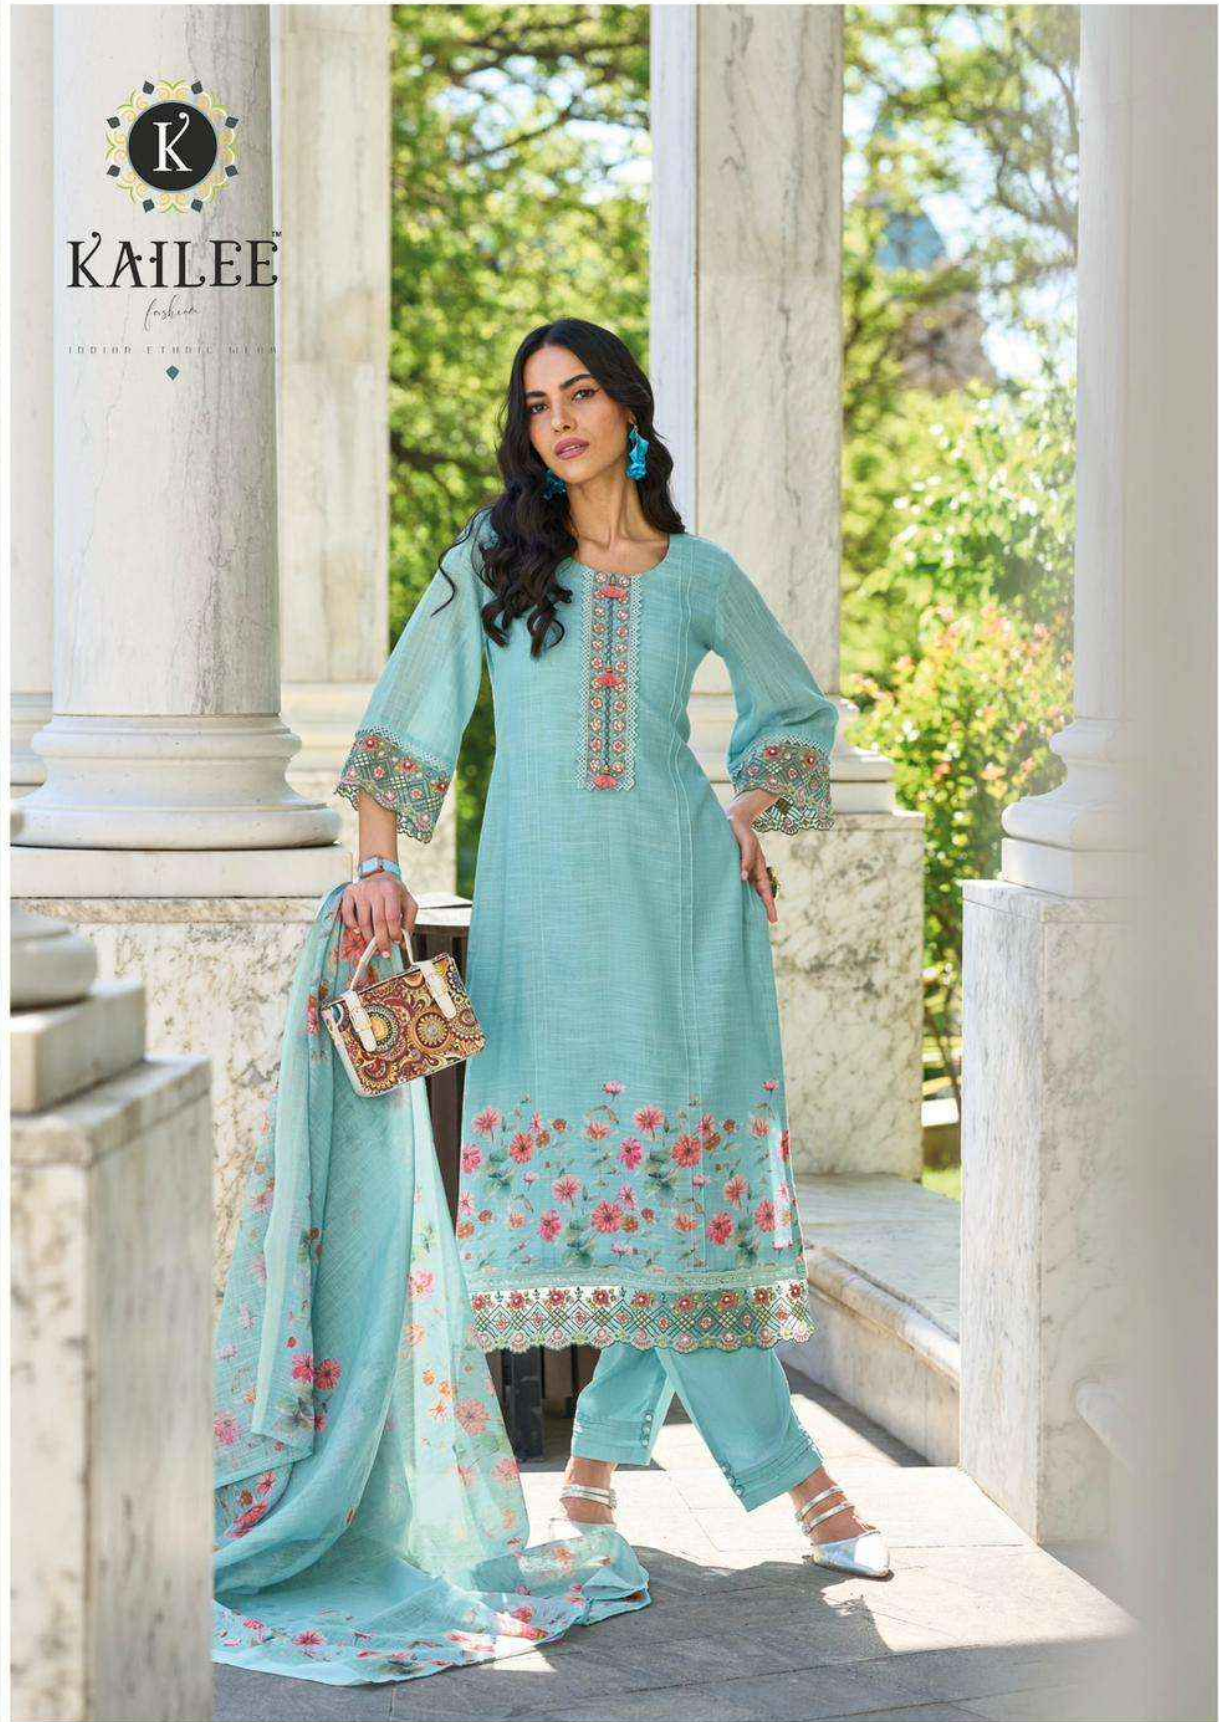

KAILEE™

Fashion

100% COTTON WEAR

KAILEE™

fashion

TRADITIONAL ETHNIC WEAR

AN INSPIRATIONAL FABRICS UNDER THE DESIGNER PRINTED, IS TRUE TO ITS NAME, **TRADITIONAL** AND FOR **WOMAN** FROM ALL WALKS OF LIFE.

IZHAR - 42735

KAILEE™

fashion

MODERN ETHNIC WEAR

IZHAR - 42734

PURE ELEGANCE WITH **ALLURING FLORAL** PATTERNS ON LACY FABRIC AND ADD GLAMOUR TO **YOUR STYLE**

IZHAR - **42734**

KAILEE™

couture

100% COTTON | 100% SILK

IZHAR - 42731

IZHAR - 42732

IZHAR - 42733

IZHAR - 42734

IZHAR - 42735

IZHAR - 42736

KALEE
fashions