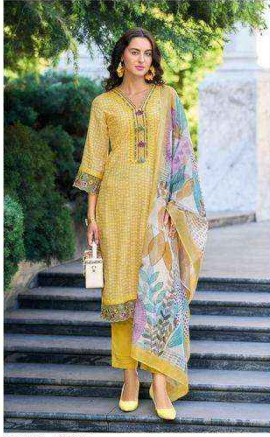

KAILEE™

Fashion

100% COTTON WEAR

KAILEE™

fashion

TRADITIONAL ETHNIC WEAR

AN INSPIRATIONAL FABRICS UNDER THE DESIGNER PRINTED, IS TRUE TO ITS NAME, **TRADITIONAL** AND FOR **WOMAN** FROM ALL WALKS OF LIFE.

IZHAR - 42735

KAILEE™

fashion

TRADITIONAL ELEGANT WEAR

IZHAR - 42734

PURE ELEGANCE WITH **ALLURING FLORAL** PATTERNS ON LACY FABRIC AND ADD GLAMOUR TO **YOUR STYLE**

IZHAR - **42734**

KAILEE™

couture

100% COTTON | 100% SILK

IZHAR - 42731

IZHAR - 42732

IZHAR - 42733

IZHAR - 42734

IZHAR - 42735

IZHAR - 42736

KALEE
fashions