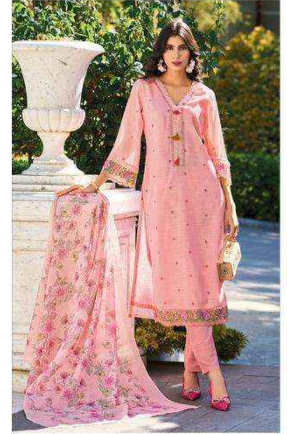

KAILEE™

fashion

100%NATURAL FIBRE WEAR

IZHAR - 42734

PURE ELEGANCE WITH **ALLURING FLORAL** PATTERNS ON LACY FABRIC AND ADD GLAMOUR TO **YOUR STYLE**

IZHAR - **42734**

KAILEE™

couture

100% COTTON | 100% SILK

IZHAR - 42731

IZHAR - 42732

IZHAR - 42733

IZHAR - 42734

IZHAR - 42735

IZHAR - 42736

KALEE
fashion