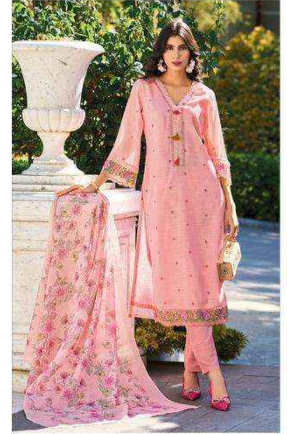

KAILEE™

fashion

100% COTTON WEAR

IZHAR - 42734

PURE ELEGANCE WITH **ALLURING FLORAL** PATTERNS ON LACY FABRIC AND ADD GLAMOUR TO **YOUR STYLE**

IZHAR - **42734**

KAILEE™

couture

100% COTTON | 100% SILK

IZHAR - 42731

IZHAR - 42732

IZHAR - 42733

IZHAR - 42734

IZHAR - 42735

IZHAR - 42736

KALEE
fashions