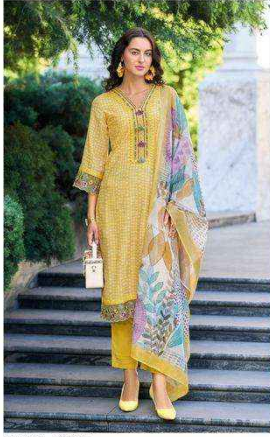

KAILEE™

Fashion

100% COTTON WEAR

KAILEE™

fashion

TRADITIONAL ETHNIC WEAR

AN INSPIRATIONAL FABRICS UNDER THE DESIGNER PRINTED, IS TRUE TO ITS NAME, **TRADITIONAL** AND FOR **WOMAN** FROM ALL WALKS OF LIFE.

IZHAR - 42735

KAILEE™

fashion

100%NATURAL FIBRE WEAR

IZHAR - 42734

PURE ELEGANCE WITH **ALLURING FLORAL** PATTERNS ON LACY FABRIC AND ADD GLAMOUR TO **YOUR STYLE**

IZHAR - **42734**

KAILEE™

couture

100% COTTON | 100% SILK

IZHAR - 42731

IZHAR - 42732

IZHAR - 42733

IZHAR - 42734

IZHAR - 42735

IZHAR - 42736

KALEE
fashion