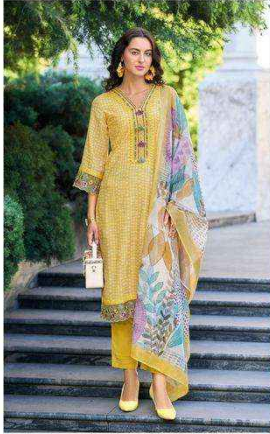

KAILEE™

Fashion

100% COTTON WEAR

KAILEE™

fashion

TRADITIONAL ETHNIC WEAR

AN INSPIRATIONAL FABRICS UNDER THE DESIGNER PRINTED, IS TRUE TO ITS NAME, **TRADITIONAL** AND FOR **WOMAN** FROM ALL WALKS OF LIFE.

IZHAR - 42735

KAILEE™

fashion

TRADITIONAL ELEGANT WEAR

IZHAR - 42734

PURE ELEGANCE WITH **ALLURING FLORAL** PATTERNS ON LACY FABRIC AND ADD GLAMOUR TO **YOUR STYLE**

IZHAR - **42734**

KAILEE™

couture

WWW.KAILEE.COM

IZHAR - 42731

IZHAR - 42732

IZHAR - 42733

IZHAR - 42734

IZHAR - 42735

IZHAR - 42736

KALEE
fashions