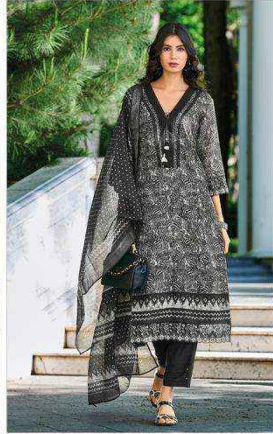

IZHAR - 42732