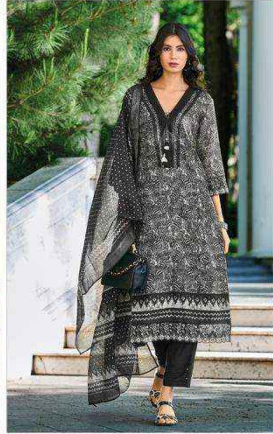

**AN INSPIRATIONAL** FABRICS UNDER THE DESIGNER PRINTED, IS TRUE TO ITS NAME, **TRADITIONAL** AND FOR **WOMAN** FROM ALL WALKS OF LIFE.

**IZHAR - 42735**

KAILEE™

*fashion*

100%NATURAL FIBRE WEAR

IZHAR - 42734

PURE ELEGANCE WITH **ALLURING FLORAL** PATTERNS ON LACY FABRIC AND ADD GLAMOUR TO **YOUR STYLE**

IZHAR - **42734**

KAILEE™

*couture*

100% COTTON | 100% SILK

IZHAR - 42731

IZHAR - 42732

IZHAR - 42733