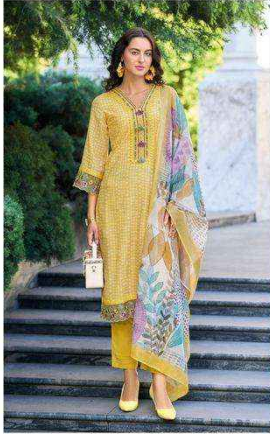

KAILEE™

Fashion

100% COTTON WEAR

KAILEE™

fashion

TRADITIONAL ETHNIC WEAR

AN INSPIRATIONAL FABRICS UNDER THE DESIGNER PRINTED, IS TRUE TO ITS NAME, **TRADITIONAL** AND FOR **WOMAN** FROM ALL WALKS OF LIFE.

IZHAR - 42735

KAILEE™

fashion

100% COTTON WEAR

IZHAR - 42734

PURE ELEGANCE WITH **ALLURING FLORAL** PATTERNS ON LACY FABRIC AND ADD GLAMOUR TO **YOUR STYLE**

IZHAR - **42734**

KAILEE™

couture

100% COTTON | 100% SILK

IZHAR - 42731

IZHAR - 42732

IZHAR - 42733

IZHAR - 42734

IZHAR - 42735

IZHAR - 42736

KALEE
fashions