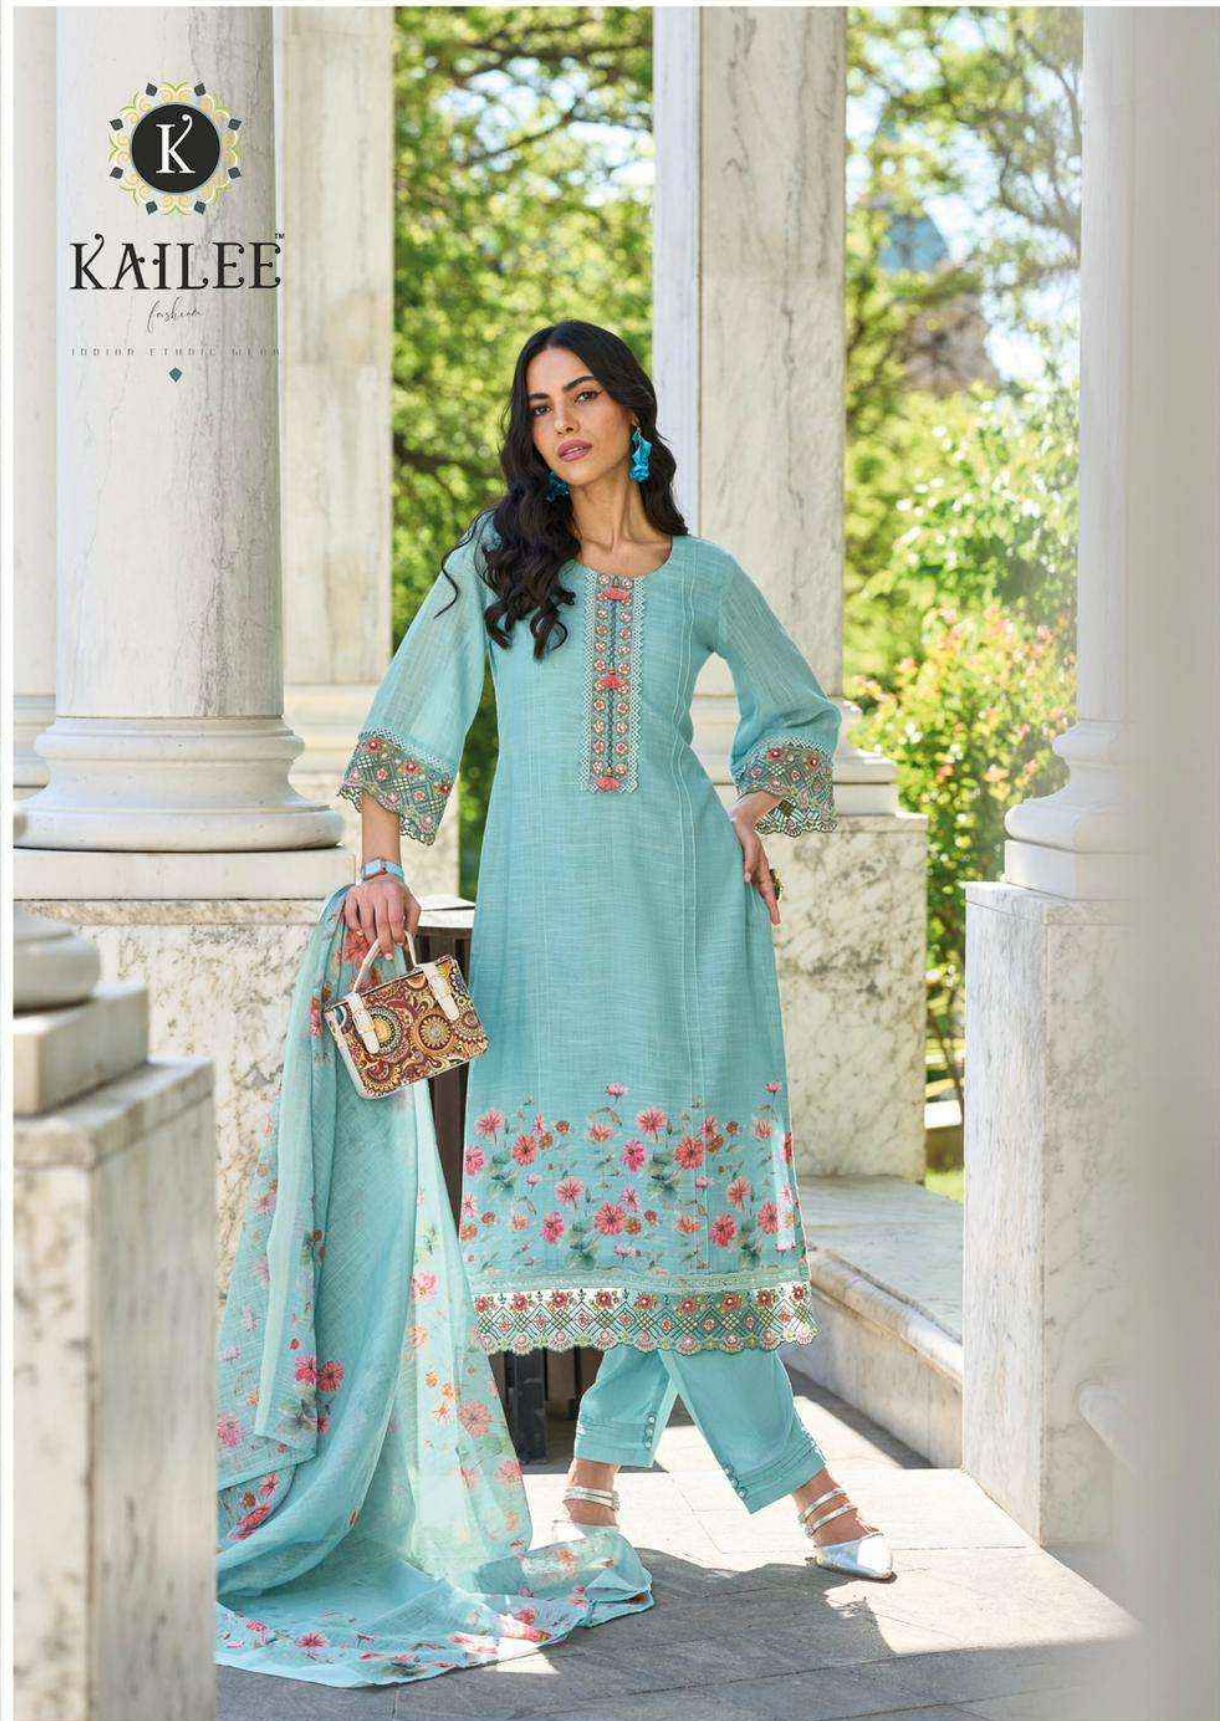

KAILEE™

Fashion

100% COTTON WEAR

KAILEE™

fashion

TRADITIONAL ETHNIC WEAR

AN INSPIRATIONAL FABRICS UNDER THE DESIGNER PRINTED, IS TRUE TO ITS NAME, **TRADITIONAL** AND FOR **WOMAN** FROM ALL WALKS OF LIFE.

IZHAR - 42735

100% COTTON | 100% SILK

IZHAR - 42731

IZHAR - 42732

IZHAR - 42733

IZHAR - 42734

IZHAR - 42735

IZHAR - 42736

KALEE
fashion