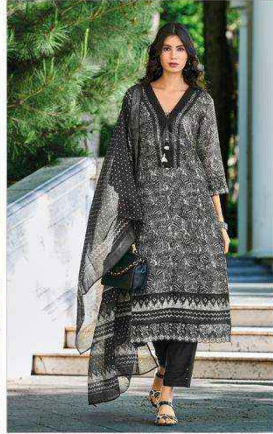

KAILEE™

Fashion

100% COTTON WEAR

KAILEE™

fashion

TRADITIONAL ETHNIC WEAR

AN INSPIRATIONAL FABRICS UNDER THE DESIGNER PRINTED, IS TRUE TO ITS NAME, **TRADITIONAL** AND FOR **WOMAN** FROM ALL WALKS OF LIFE.

IZHAR - 42735

KAILEE™

fashion

100% COTTON WEAR

IZHAR - 42734

PURE ELEGANCE WITH **ALLURING FLORAL** PATTERNS ON LACY FABRIC AND ADD GLAMOUR TO **YOUR STYLE**

IZHAR - **42734**

KAILEE™

couture

100% COTTON | 100% SILK

IZHAR - 42731

IZHAR - 42732

IZHAR - 42733

IZHAR - 42734

IZHAR - 42735

IZHAR - 42736

KALEE
fashions