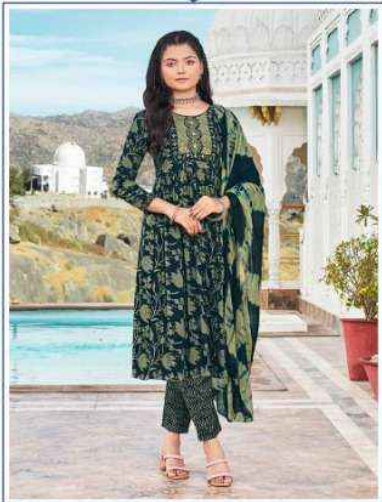

Kavya
Premium Product by kanika
Ruhi
KIDS

106