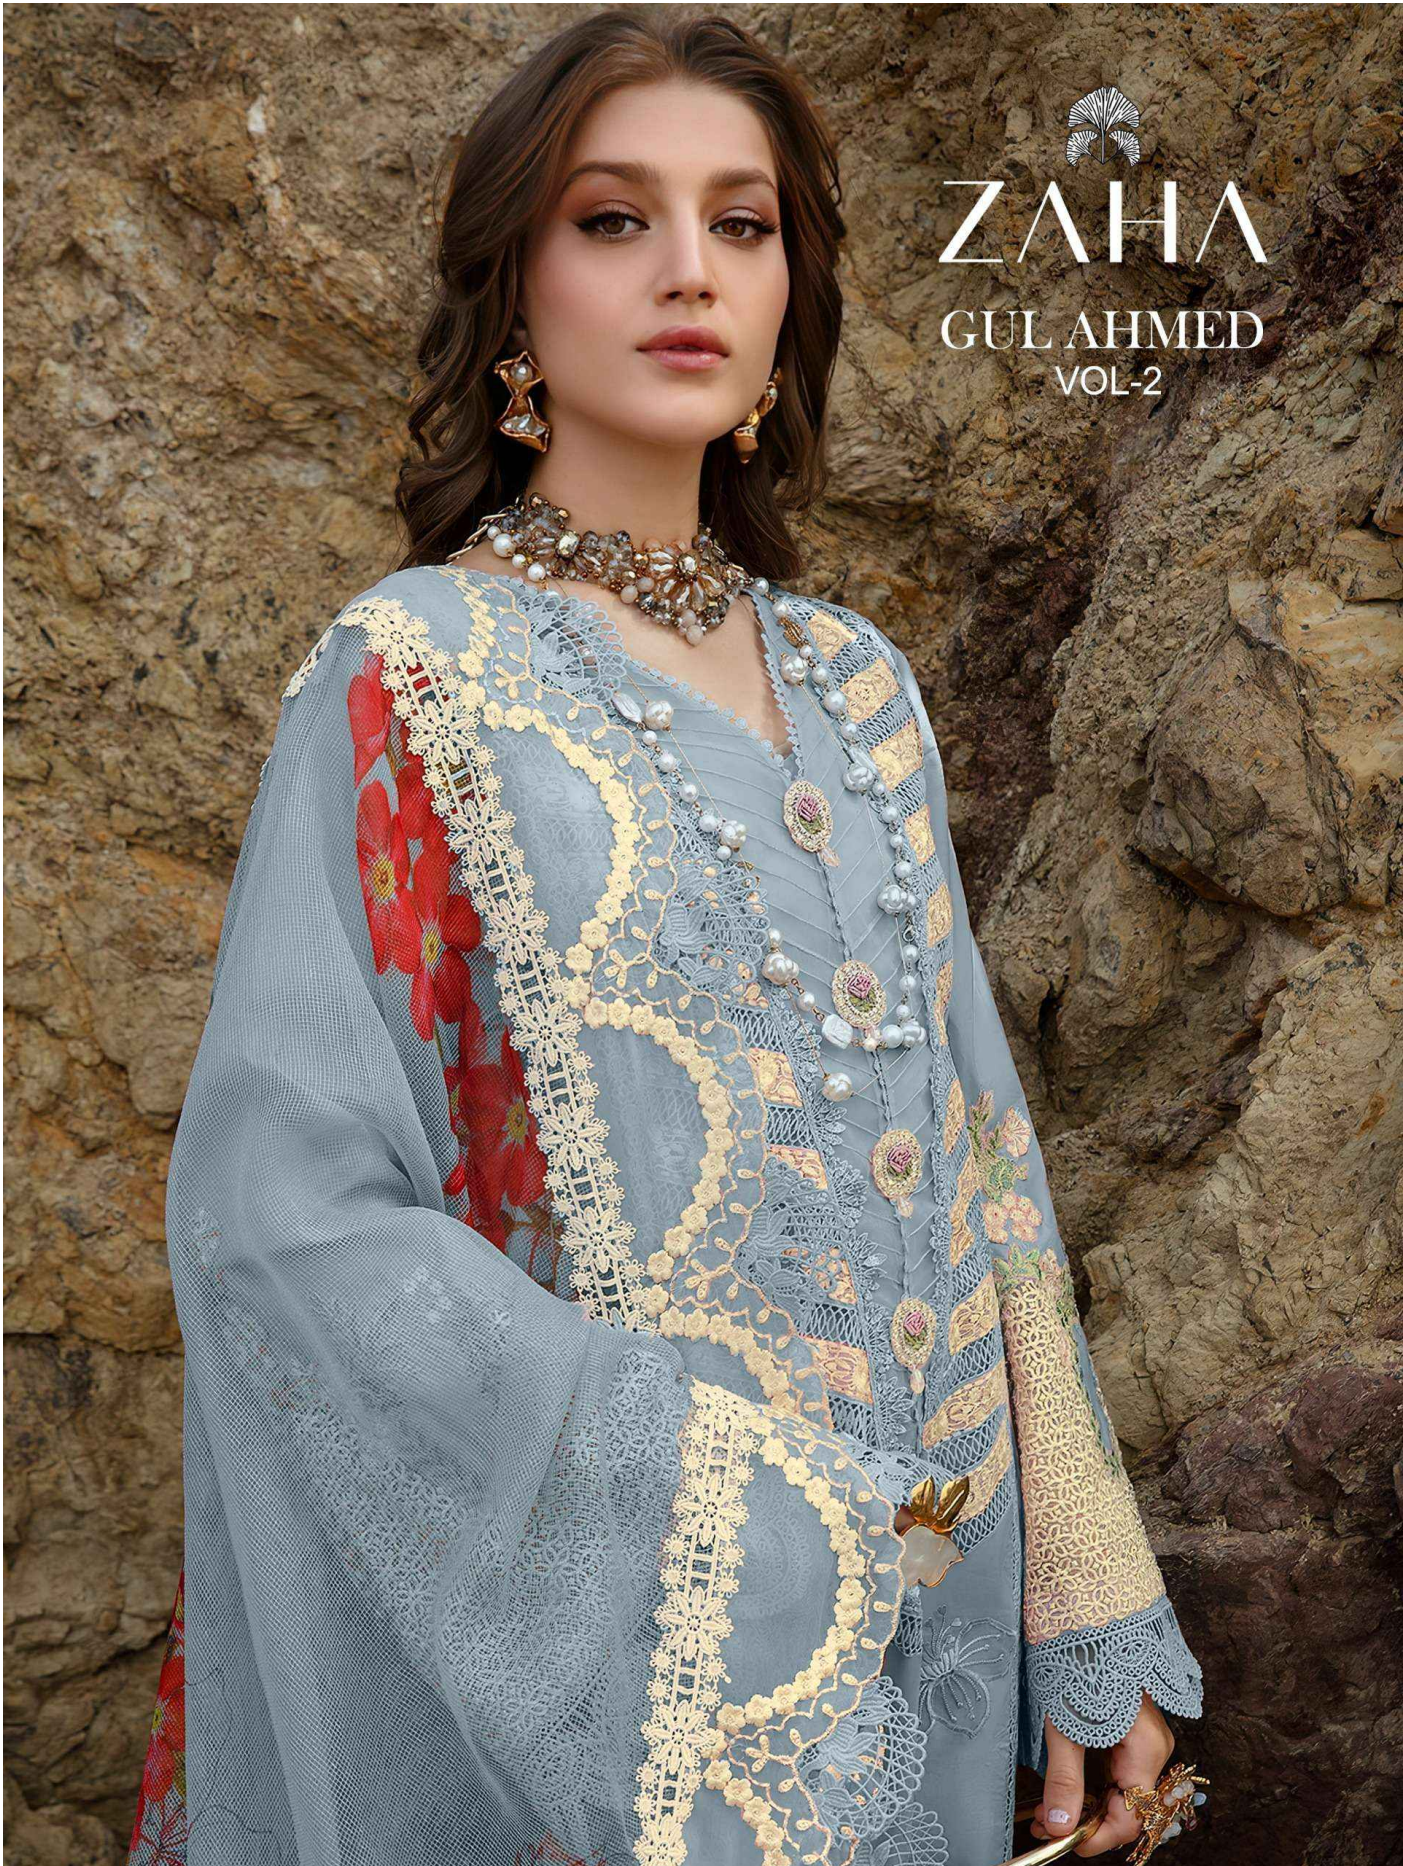

ZAHA

GUL AHMED

VOL-2

ZAHA

GUL AHMED

VOL-2

**GUL AHMED**  
VOL-2

**ZAHA**

D.No.10331-A

**TOP** Cambric Cotton With  
Heavy Embroidery Work

**BOTTOM-INNER** Semi Lawn

**DUPATTA** Tubby Silk with  
Print

**GUL AHMED**  
VOL-2

**ZAHA**

**D.No.10331-C**

**TOP** Cambric Cotton With  
Heavy Embroidery Work

**BOTTOM-INNER** Semi Lawn

**DUPATTA** Tubby Silk with  
Print

**GUL AHMED**  
VOL-2

**TOP** Cambric Cotton With  
Heavy Embroidery Work

**ZAHA**

**BOTTOM-INNER** Semi Lawn

**D.No.10331-B**

**DUPATTA** Tubby Silk with  
Print

**GUL AHMED**  
VOL-2

**ZAHA**

**D.No.10331-D**

**TOP** Cambric Cotton With  
Heavy Embroidery Work

**BOTTOM-INNER** Semi Lawn

**DUPATTA** Tubby Silk with  
Print

GUL AHMED  
VOL-2

TOP Cambric Cotton With  
Heavy Embroidery Work