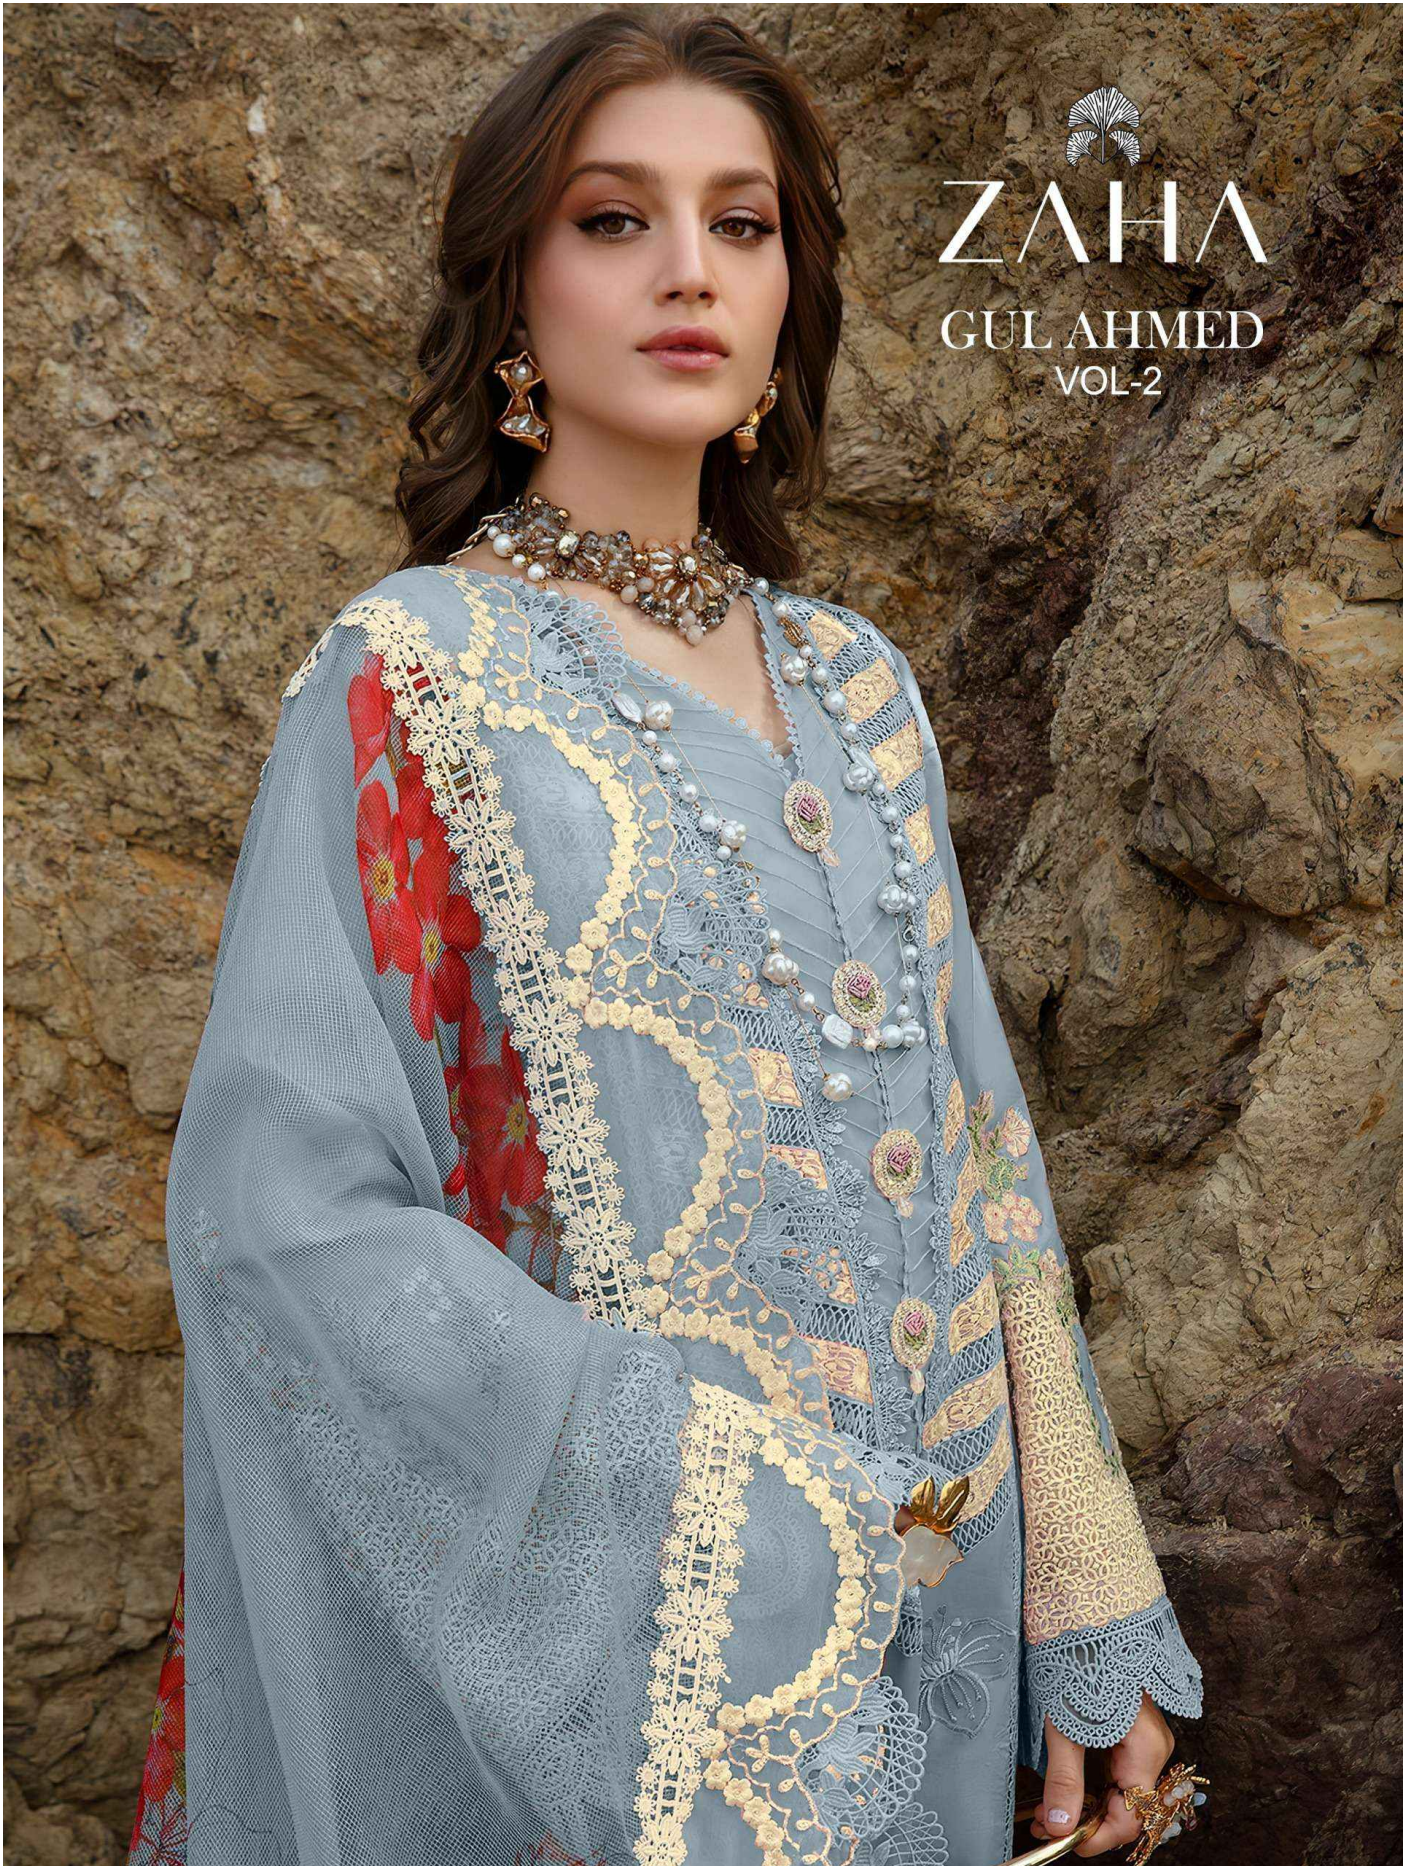

ZAHA

GUL AHMED

VOL-2