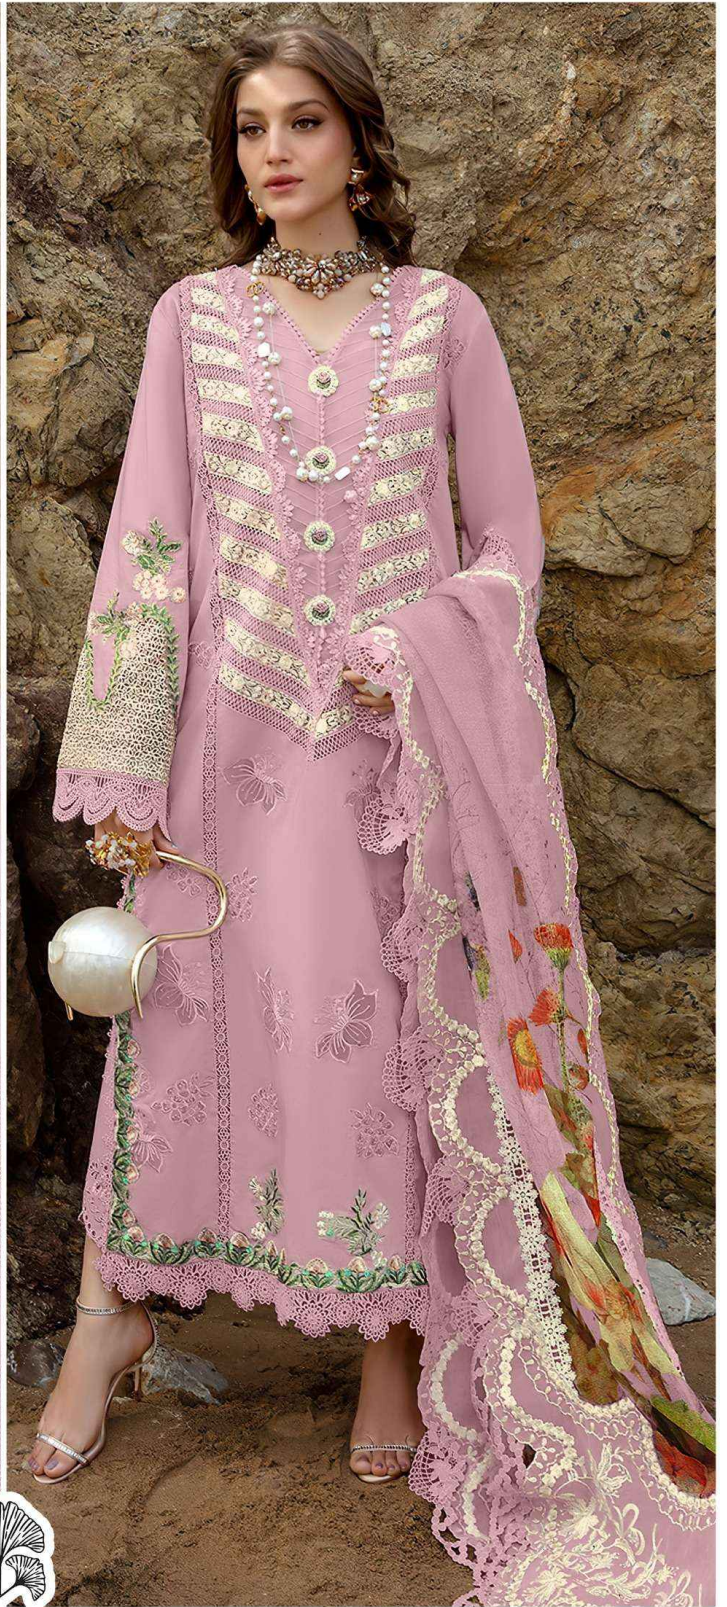

ZAHA

GUL AHMED

VOL-2

ZAHA

GUL AHMED

VOL-2

**GUL AHMED**  
VOL-2

**ZAHA**

D.No.10331-A

**TOP** Cambric Cotton With  
Heavy Embroidery Work

**BOTTOM-INNER** Semi Lawn

**DUPATTA** Tubby Silk with  
Print

**GUL AHMED**  
VOL-2

**ZAHA**

**D.No.10331-C**

**TOP** Cambric Cotton With  
Heavy Embroidery Work

**BOTTOM-INNER** Semi Lawn

**DUPATTA** Tubby Silk with  
Print

**GUL AHMED**  
VOL-2

**ZAHA**

**D.No.10331-B**

**TOP** Cambric Cotton With  
Heavy Embroidery Work

**BOTTOM-INNER** Semi Lawn

**DUPATTA** Tubby Silk with  
Print

**GUL AHMED**  
VOL-2

**ZAHA**

**D.No.10331-D**

**TOP** Cambric Cotton With  
Heavy Embroidery Work

**BOTTOM-INNER** Semi Lawn

**DUPATTA** Tubby Silk with  
Print

  
**ZAHA**

**GUL AHMED**  
VOL-2