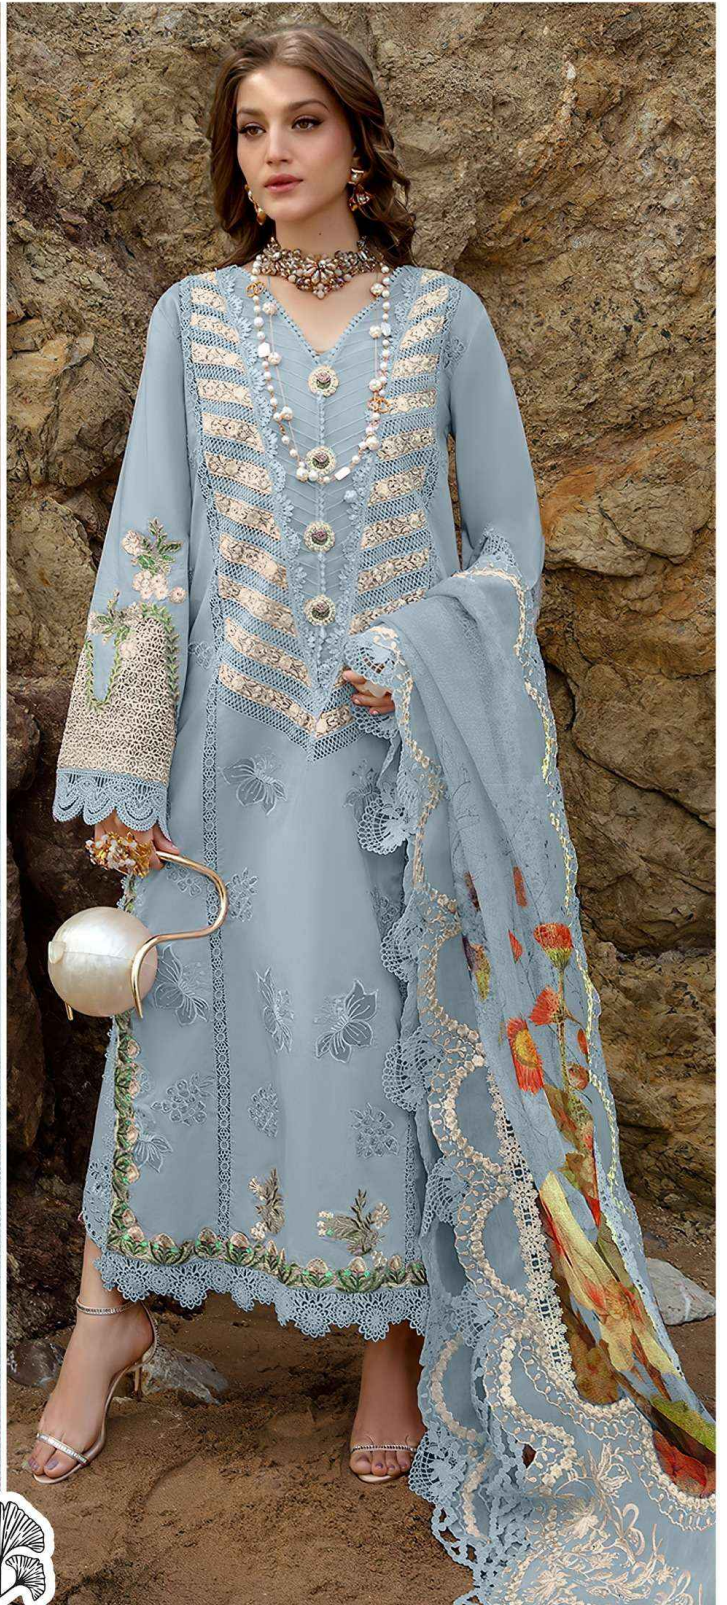

ZAHA

GUL AHMED

VOL-2

ZAHA

GUL AHMED

VOL-2

**GUL AHMED**  
VOL-2

**ZAHA**

D.No.10331-A

**TOP** Cambric Cotton With  
Heavy Embroidery Work

**BOTTOM-INNER** Semi Lawn

**DUPATTA** Tubby Silk with  
Print

**GUL AHMED**  
VOL-2

**ZAHA**

D.No.10331-C

**TOP** Cambric Cotton With  
Heavy Embroidery Work

**BOTTOM-INNER** Semi Lawn

**DUPATTA** Tubby Silk with  
Print

**GUL AHMED**  
VOL-2

**ZAHA**

**D.No.10331-B**

**TOP** Cambric Cotton With  
Heavy Embroidery Work

**BOTTOM-INNER** Semi Lawn

**DUPATTA** Tubby Silk with  
Print

**GUL AHMED**  
VOL-2

**ZAHA**

**D.No.10331-D**

**TOP** Cambric Cotton With  
Heavy Embroidery Work

**BOTTOM-INNER** Semi Lawn

**DUPATTA** Tubby Silk with  
Print

  
**ZAHA**

**GUL AHMED**  
VOL-2