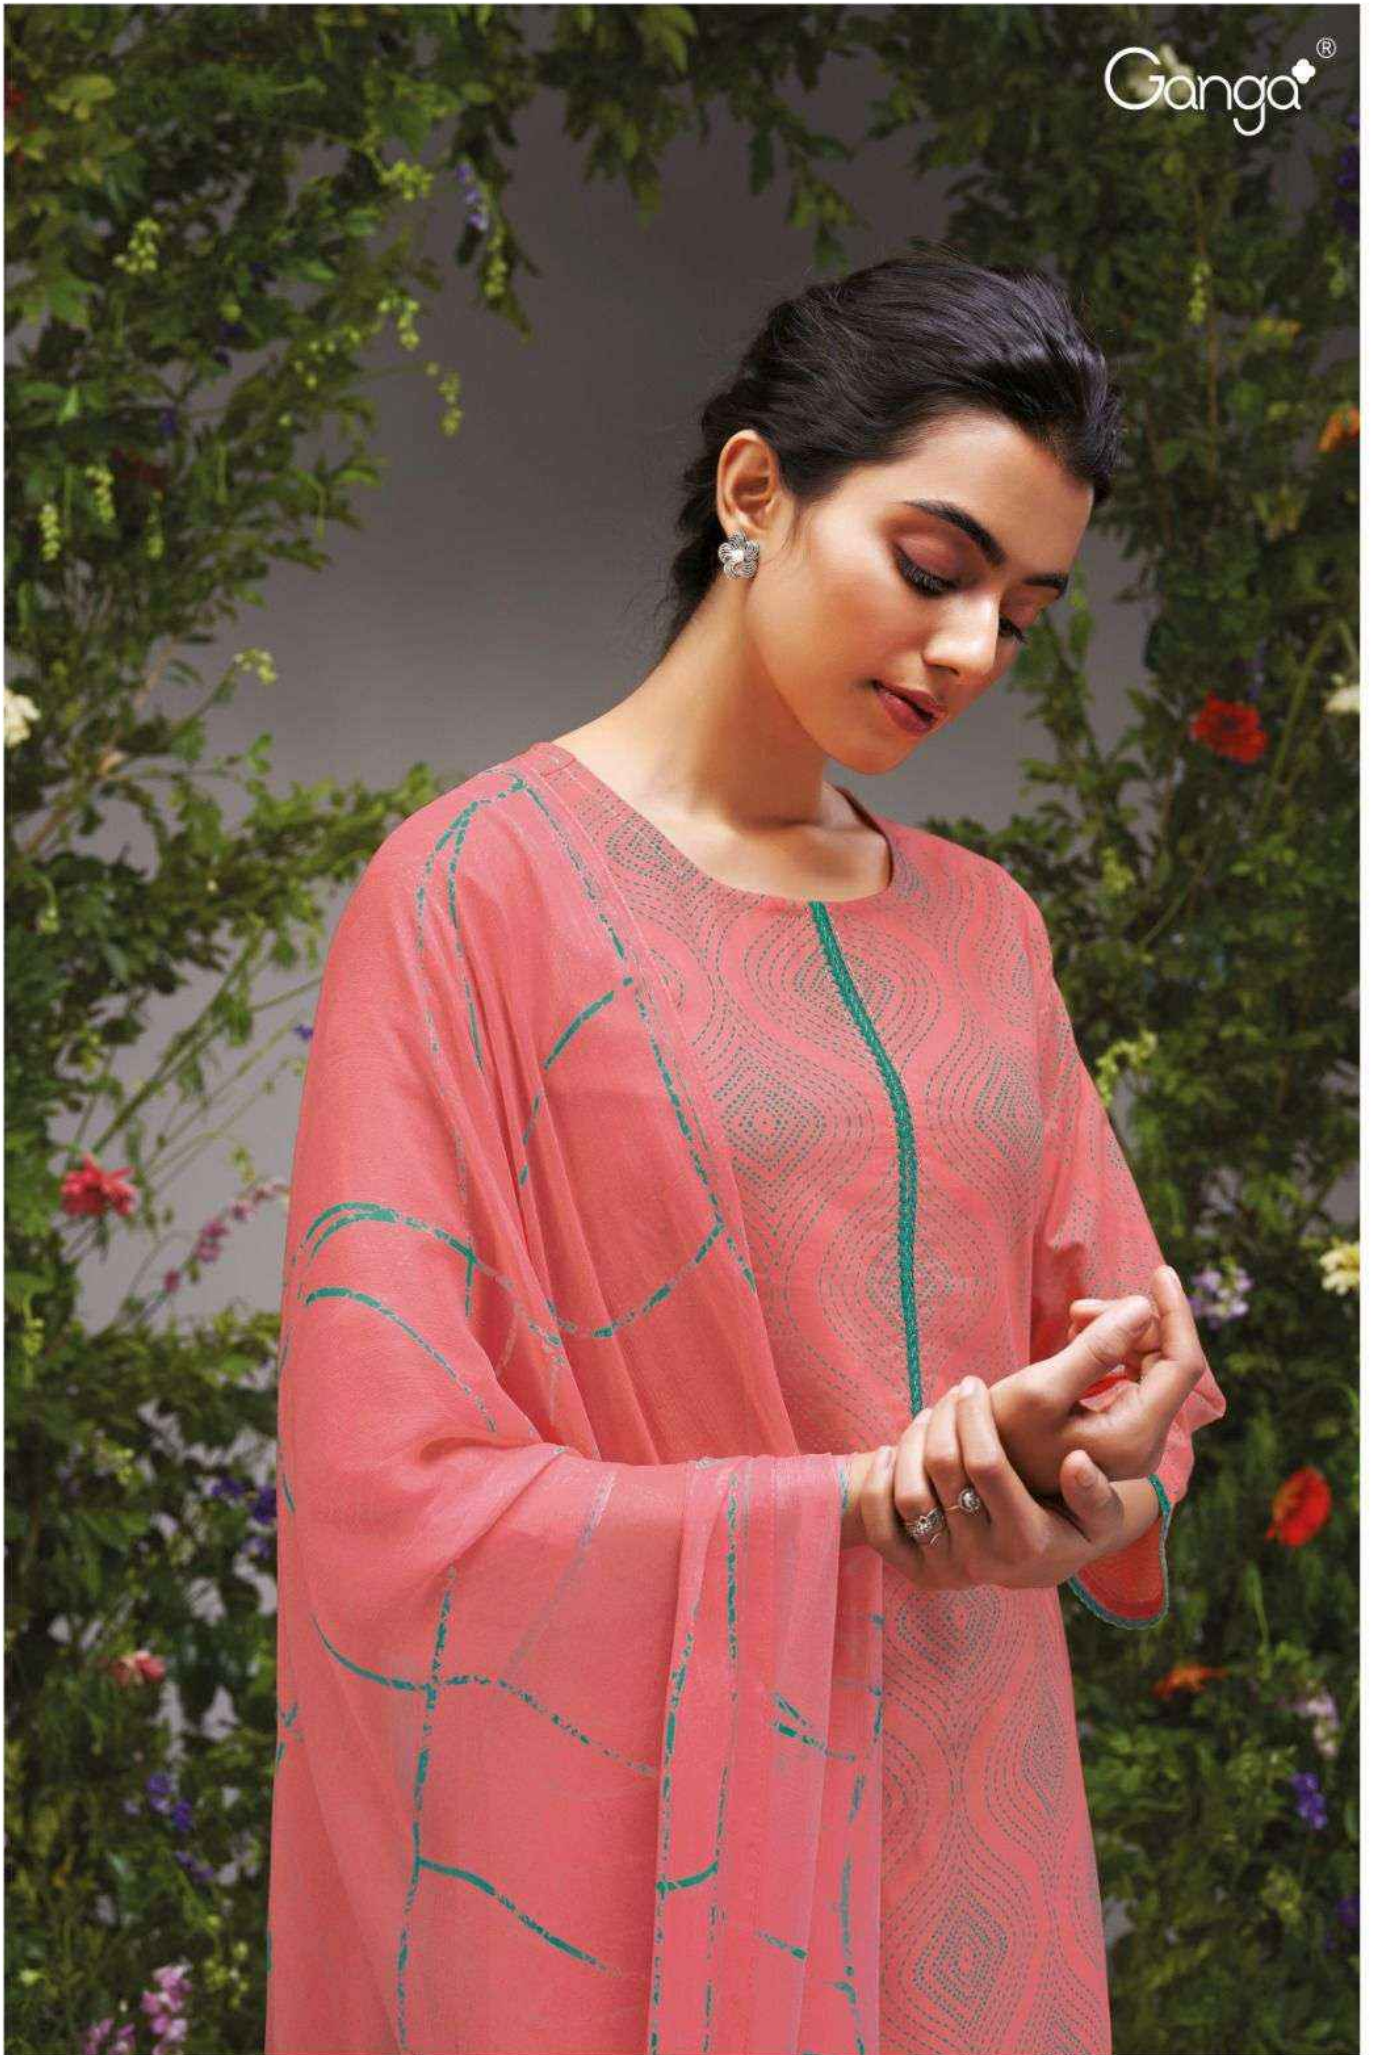

Ganga[®]
Shan
S2422

Ganga®

S2422-B

Ganga®

Ganga[®]
Shan
S2422

Ganga®

S2422-A

Ganga®

S2422-C

S2422-A

S2422-B

S2422-C

S2422-D

Ganga[®]
Shan
S2422- A/B/C/D

S2422-D

PRODUCT NAME	SHAN
D.NO.	S2422
DESCRIPTION	TOP PREMIUM COTTON PRINTED WITH EMBROIDERY AND COTTON LACE FOR DAMAN, NECK AND SLEEVE BOTTOM PREMIUM COTTON SOLID COLOUR DUPATTA PURE CHIFFON PRINTED
HSN CODE	520851
WHOLESALE PRICE	1395/- EACH+GST(EXTRA)