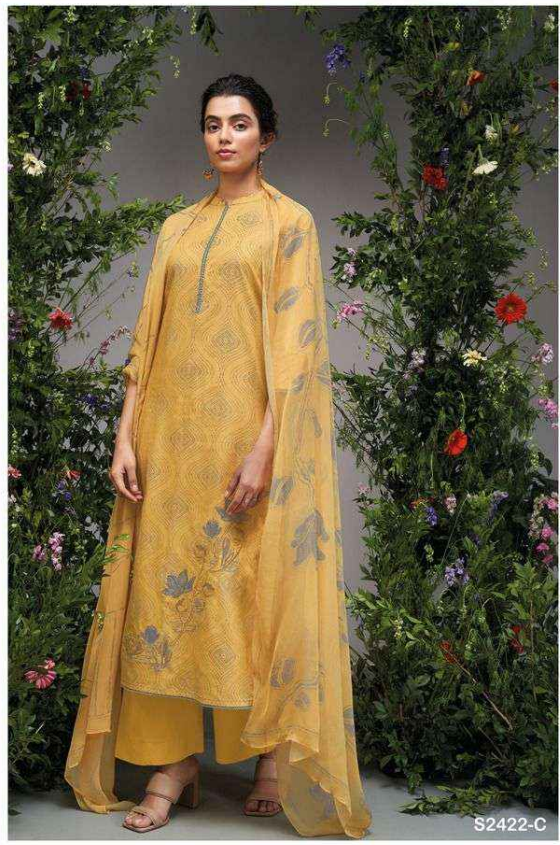

Ganga[®]
Shan
S2422

Ganga®

S2422-B

Ganga®

Ganga[®]
Shan
S2422

Ganga®

S2422-A

Ganga®

S2422-C

S2422-A

S2422-B

S2422-C

S2422-D

Ganga[®]
Shan
S2422- A/B/C/D

S2422-D

PRODUCT NAME	SHAN
D.NO.	S2422
DESCRIPTION	TOP PREMIUM COTTON PRINTED WITH EMBROIDERY AND COTTON LACE FOR DAMAN, NECK AND SLEEVE BOTTOM PREMIUM COTTON SOLID COLOUR DUPATTA PURE CHIFFON PRINTED
HSN CODE	520851
WHOLESALE PRICE	1395/- EACH+GST(EXTRA)