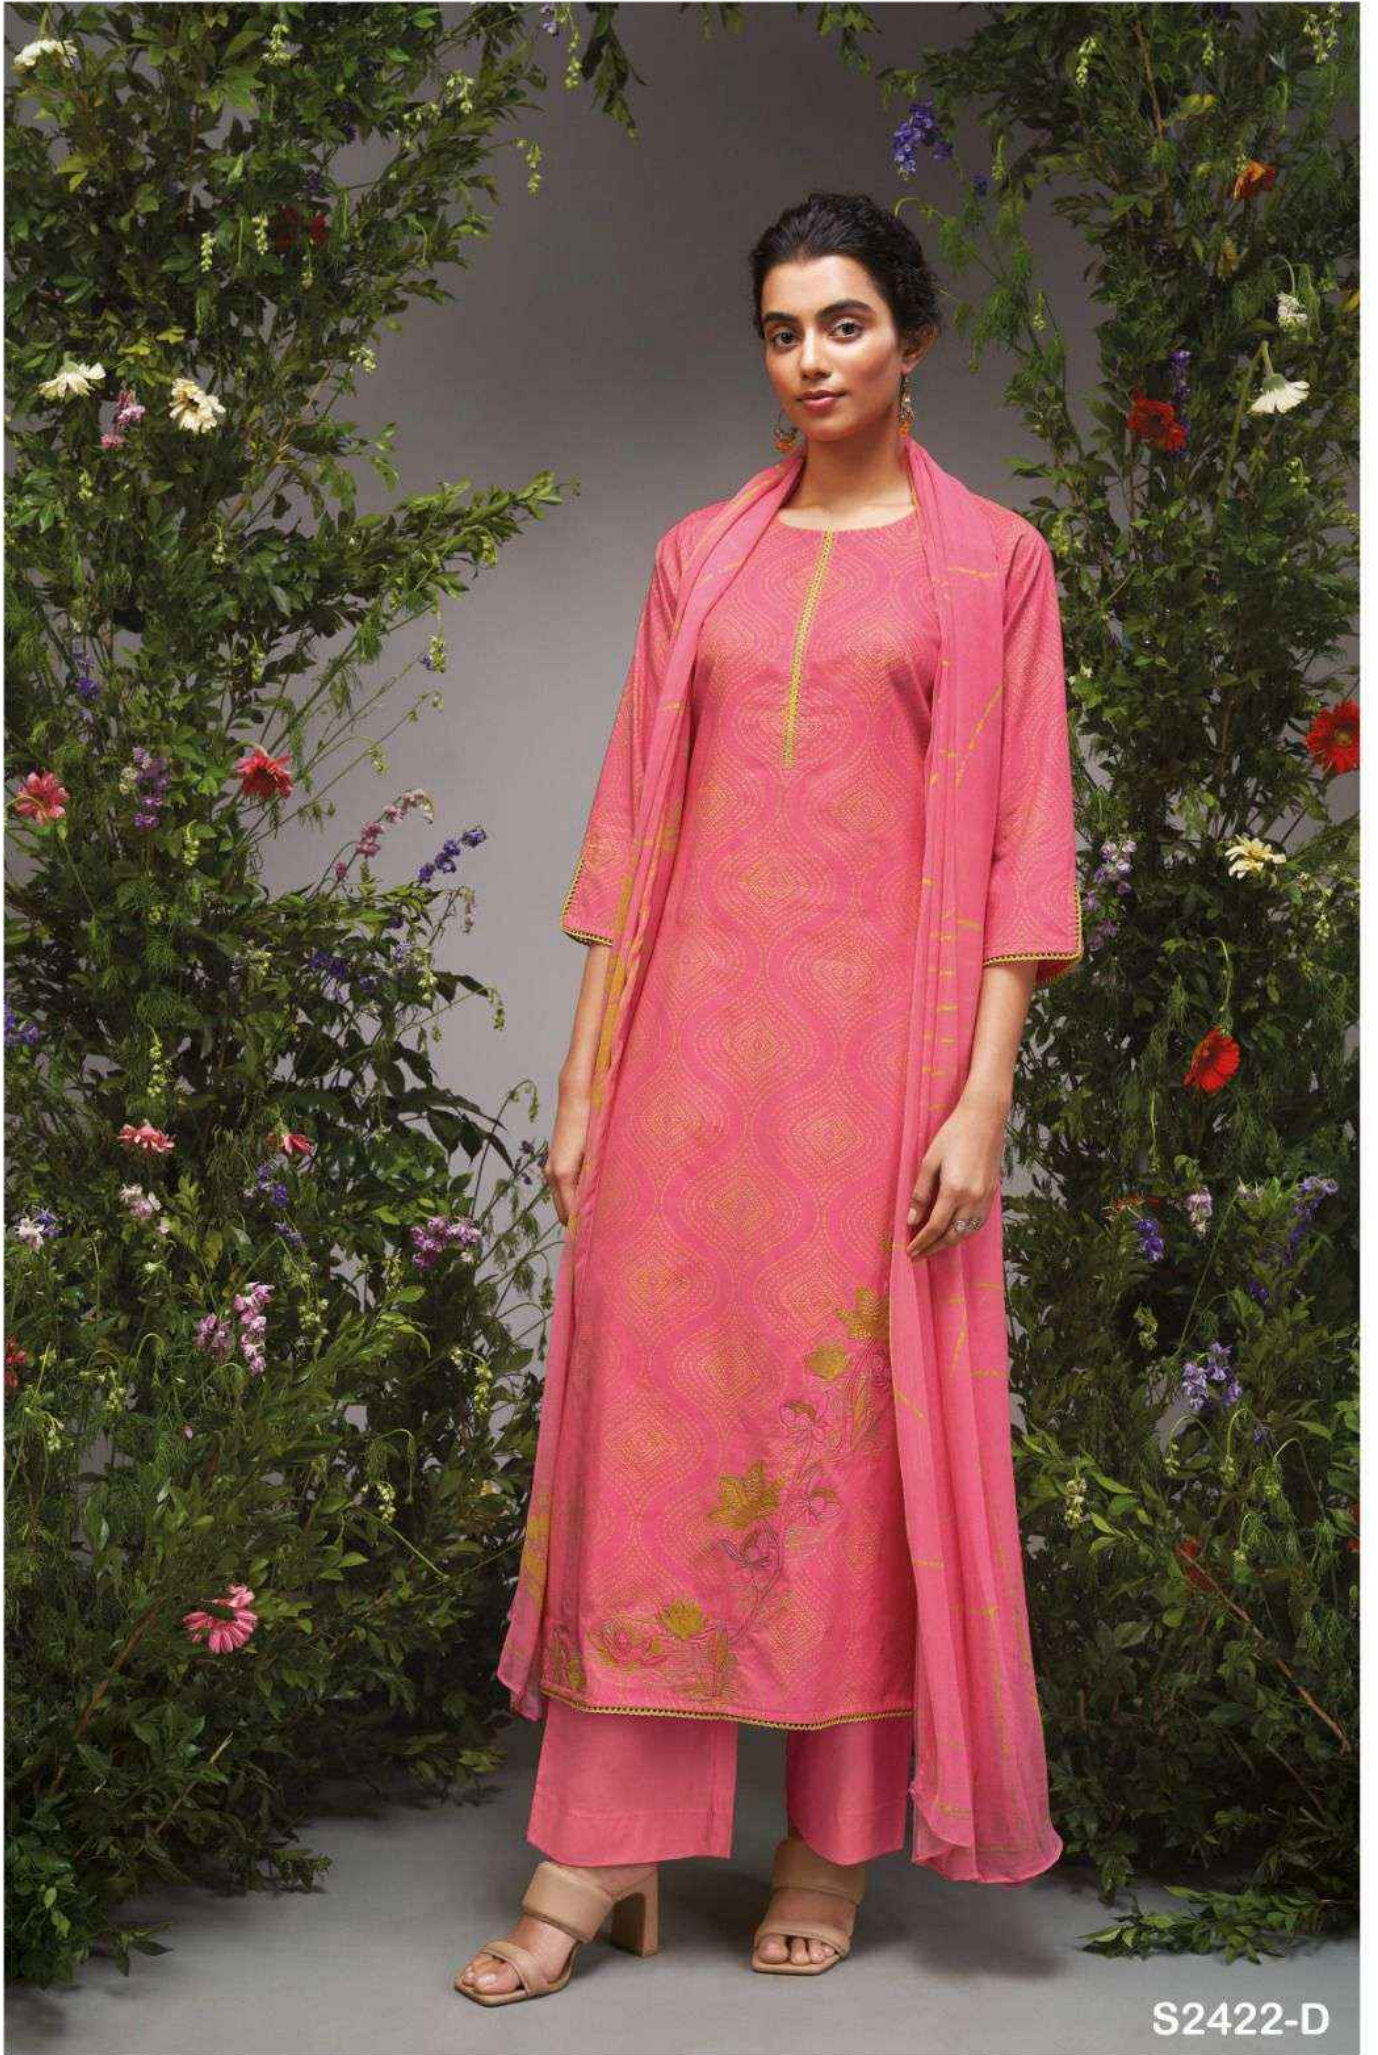

Ganga[®]
Shan
S2422

Ganga®

S2422-B

Ganga®

Ganga[®]
Shan
S2422

Ganga®

S2422-A

Ganga®

S2422-C

S2422-A

S2422-B

S2422-C

S2422-D

Ganga[®]
Shan
S2422- A/B/C/D

S2422-D

PRODUCT NAME	SHAN
D.NO.	S2422
DESCRIPTION	TOP PREMIUM COTTON PRINTED WITH EMBROIDERY AND COTTON LACE FOR DAMAN, NECK AND SLEEVE BOTTOM PREMIUM COTTON SOLID COLOUR DUPATTA PURE CHIFFON PRINTED
HSN CODE	520851
WHOLESALE PRICE	1395/- EACH+GST(EXTRA)