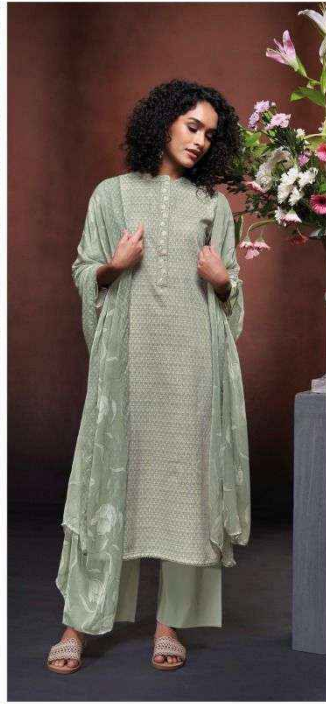

Ganga[®]
Devanshi
S2745

S2745-A

S2745-B

S2745-C

S2745-D

Ganga®
Devanshi
S2745- A/B/C/D

S2745-D

PRODUCT NAME	<i>DEVANSHI</i>
D.NO.	S2745
DESCRIPTION	<p>TOP PREMIUM WOVEN COTTON PRINTED WITH EMBROIDERY AND READY LACE ON DAMAN</p> <p>BOTTOM PREMIUM COTTON SOLID COLOR</p> <p>DUPATTA PURE CHIFFON PRINTED</p>
HSN CODE	520851
WHOLESALE PRICE	1470/- EACH+GST(EXTRA)