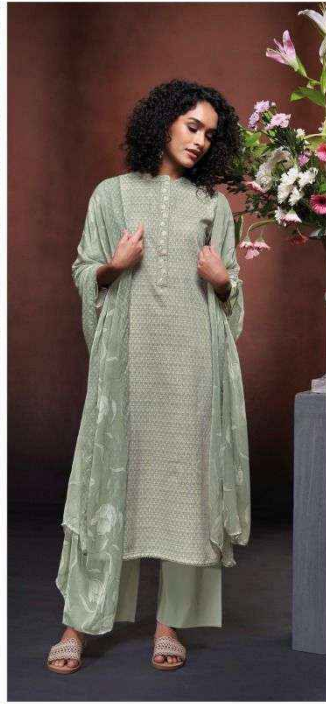

Ganga[®]
Devanshi
S2745

S2745-A

S2745-B

S2745-C

S2745-D

Ganga®
Devanshi
S2745- A/B/C/D

S2745-D

PRODUCT NAME	DEVANSHI
D.NO.	S2745
DESCRIPTION	TOP PREMIUM WOVEN COTTON PRINTED WITH EMBROIDERY AND READY LACE ON DAMAN BOTTOM PREMIUM COTTON SOLID COLOR DUPATTA PURE CHIFFON PRINTED
HSN CODE	520851
WHOLESALE PRICE	1470/- EACH+GST(EXTRA)