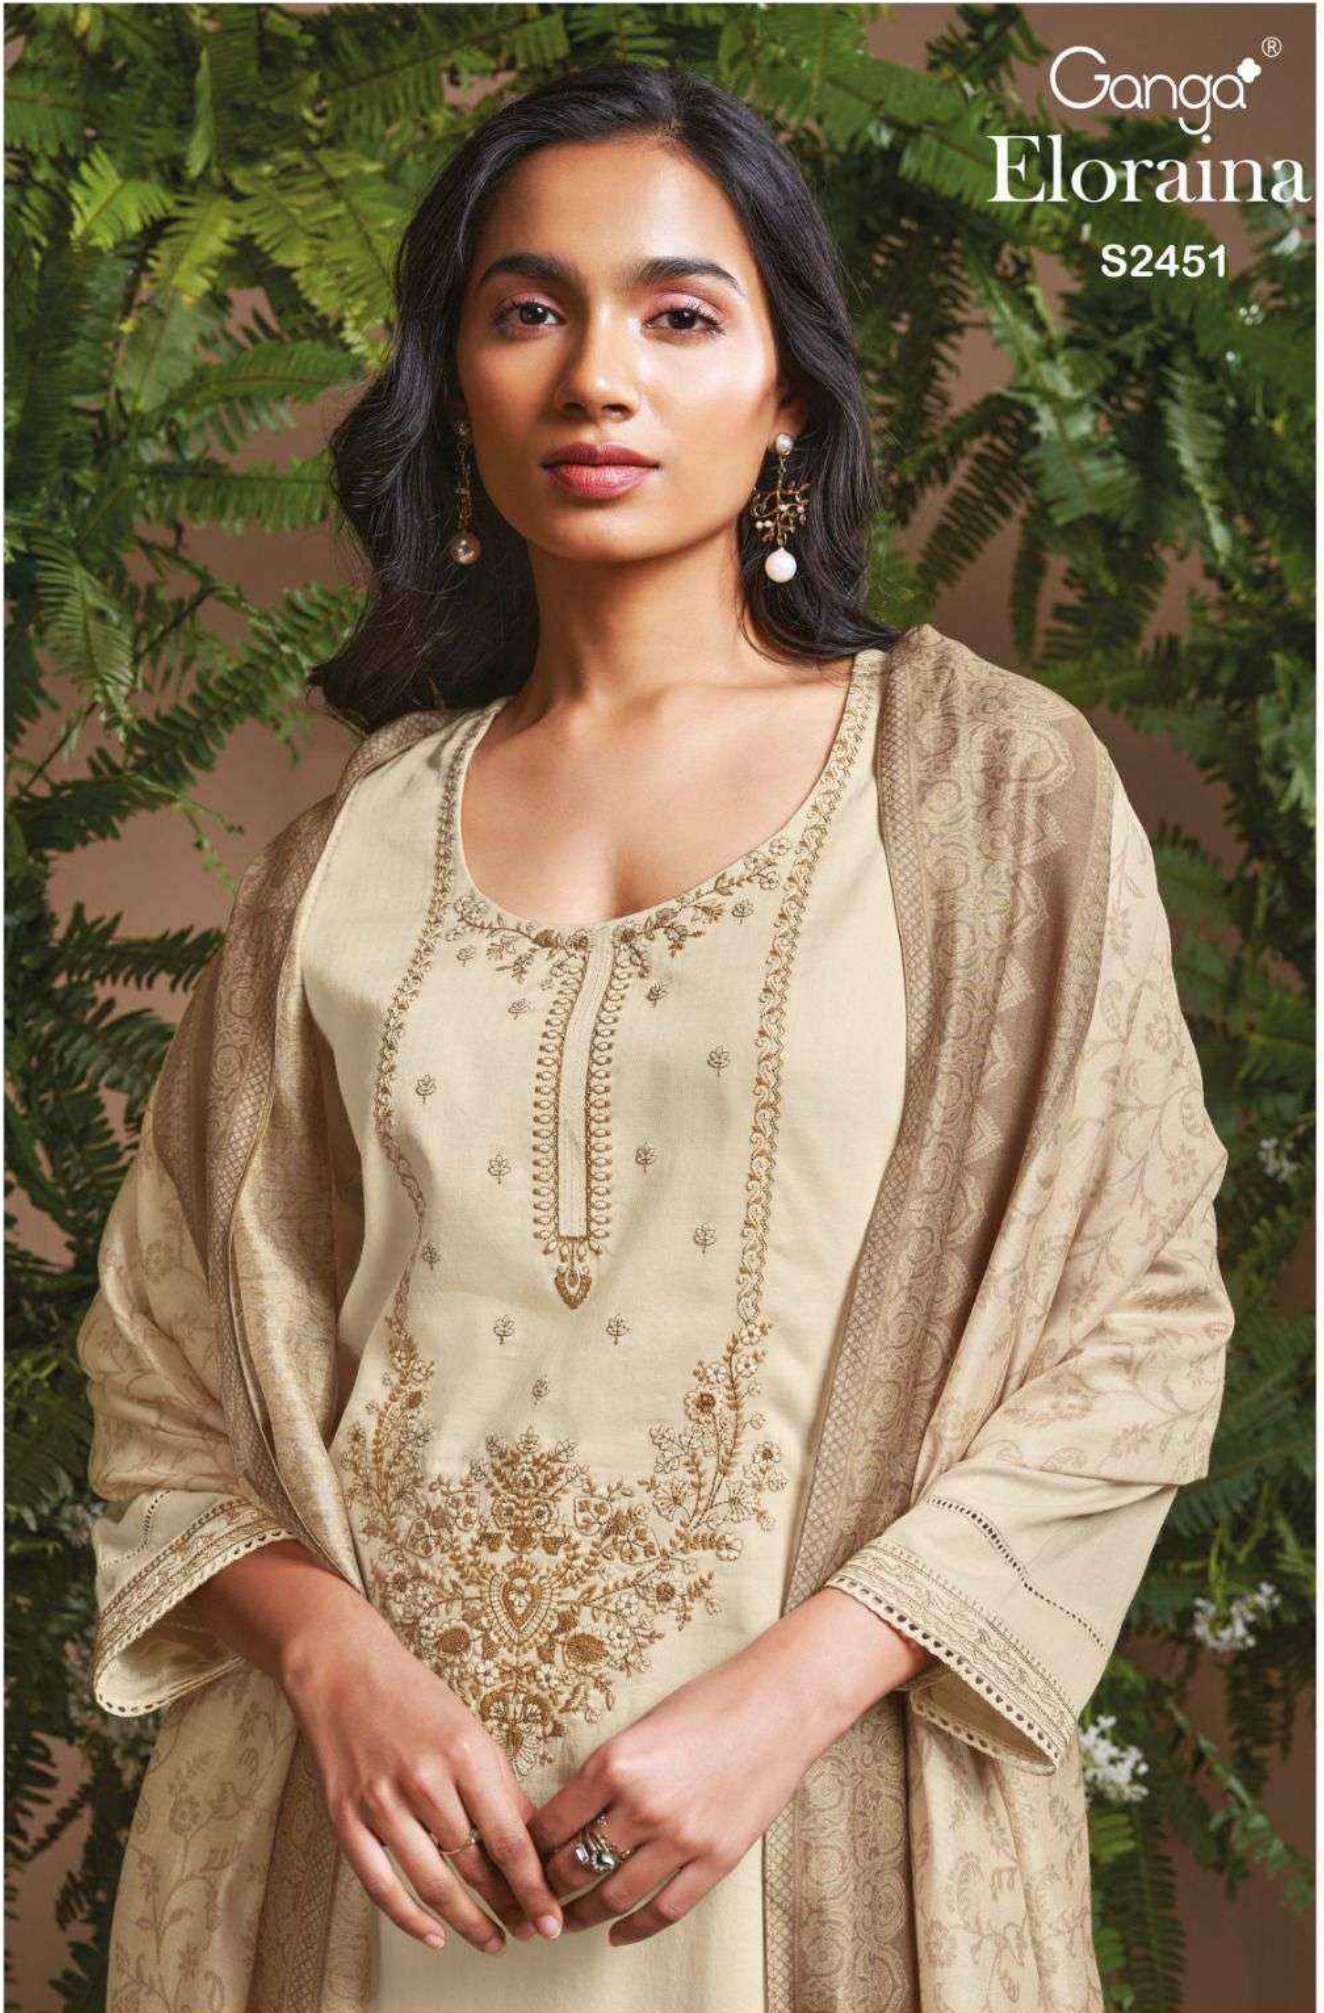

Ganga[®]
Eloraina

S2451

Ganga[®]
Eloraina

S2451

Ganga®

S2451-A

Ganga®

S2451-A

S2451-B

Ganga®
Eloraina
S2451-A/B

S2451-B

PRODUCT NAME	<i>ELORAINA</i>
D.NO.	S2451
DESCRIPTION	TOP PREMIUM COTTON PATTERN SOLID WITH NECK & DAMAN EMBROIDERY WITH LACE BOTTOM PREMIUM COTTON SOLID COLOUR DUPATTA FINEST BEMBERG LAWN PRINTED
HSN CODE	520851
WHOLESALE PRICE	1910/- EACH+GST(EXTRA)