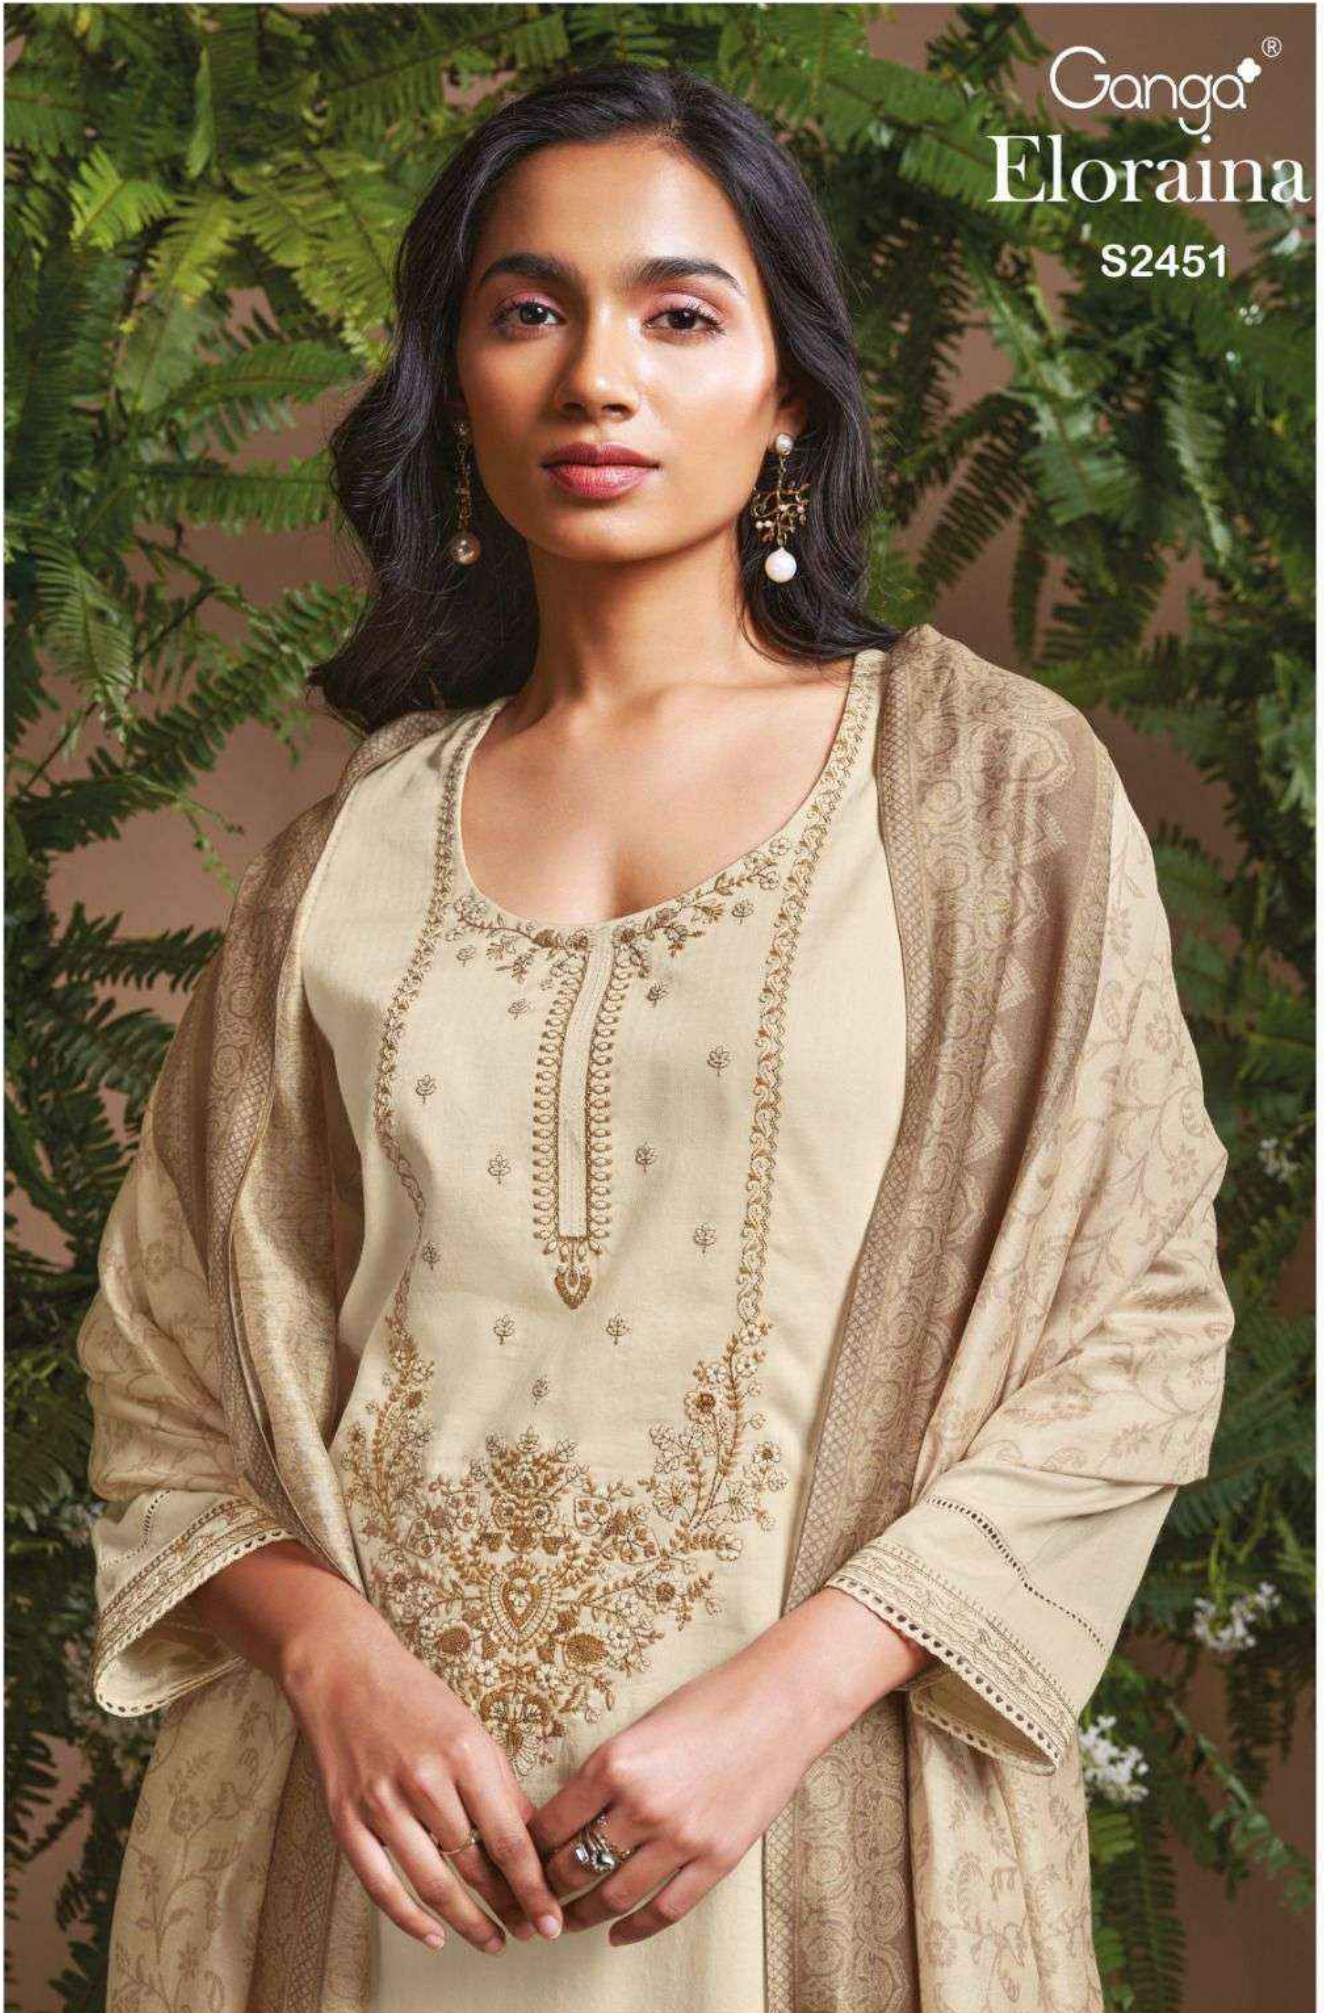

Ganga®
Eloraina

S2451

Ganga®
Eloraina

S2451

Ganga®

S2451-A

Ganga®

S2451-A

S2451-B

Ganga®
Eloraina
S2451- A/B

S2451-B

PRODUCT NAME	ELORAINA
D.NO.	S2451
DESCRIPTION	TOP PREMIUM COTTON PATTERN SOLID WITH NECK & DAMAN EMBROIDERY WITH LACE BOTTOM PREMIUM COTTON SOLID COLOUR DUPATTA FINEST BEMBERG LAWN PRINTED
HSN CODE	520851
WHOLESALE PRICE	1910/- EACH+GST(EXTRA)