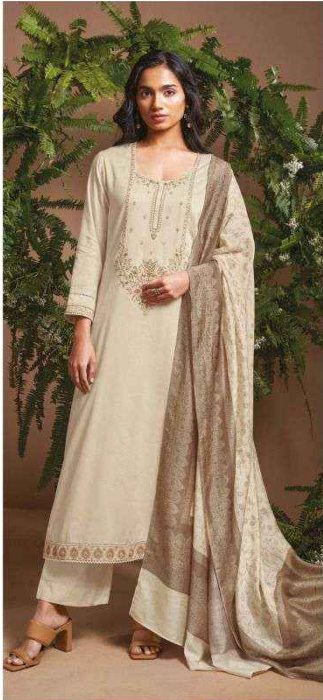

Ganga®
Eloraina

S2451

Ganga®
Eloraina

S2451

Ganga®

S2451-A

Ganga®

S2451-A

S2451-B

Ganga®
Eloraina
S2451- A/B

S2451-B

PRODUCT NAME	<i>ELORAINA</i>
D.NO.	S2451
DESCRIPTION	TOP PREMIUM COTTON PATTERN SOLID WITH NECK & DAMAN EMBROIDERY WITH LACE BOTTOM PREMIUM COTTON SOLID COLOUR DUPATTA FINEST BEMBERG LAWN PRINTED
HSN CODE	520851
WHOLESALE PRICE	1910/- EACH+GST(EXTRA)