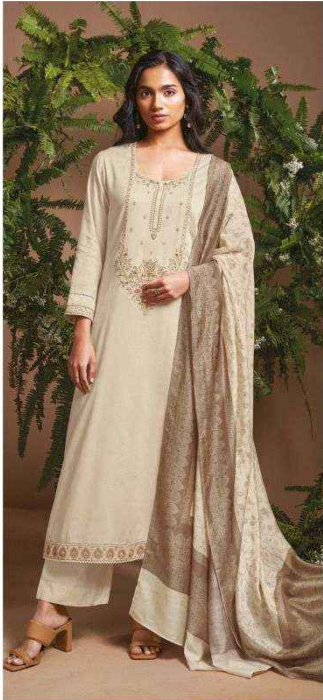

Ganga®
Eloraina

S2451

Ganga®
Eloraina

S2451

Ganga®

S2451-A

Ganga®

S2451-A

S2451-B

Ganga®
Eloraina
S2451- A/B

S2451-B

PRODUCT NAME	ELORAINA
D.NO.	S2451
DESCRIPTION	TOP PREMIUM COTTON PATTERN SOLID WITH NECK & DAMAN EMBROIDERY WITH LACE BOTTOM PREMIUM COTTON SOLID COLOUR DUPATTA FINEST BEMBERG LAWN PRINTED
HSN CODE	520851
WHOLESALE PRICE	1910/- EACH+GST(EXTRA)