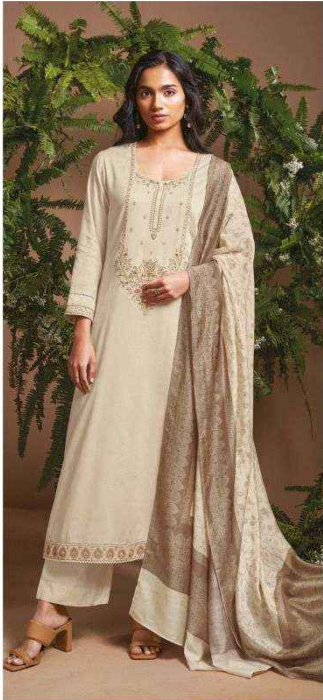

Ganga[®]
Eloraina

S2451

Ganga[®]
Eloraina

S2451

Ganga®

S2451-A

Ganga®

S2451-A

S2451-B

Ganga®
Eloraina
S2451-A/B

S2451-B

PRODUCT NAME	<i>ELORAINA</i>
D.NO.	S2451
DESCRIPTION	TOP PREMIUM COTTON PATTERN SOLID WITH NECK & DAMAN EMBROIDERY WITH LACE BOTTOM PREMIUM COTTON SOLID COLOUR DUPATTA FINEST BEMBERG LAWN PRINTED
HSN CODE	520851
WHOLESALE PRICE	1910/- EACH+GST(EXTRA)