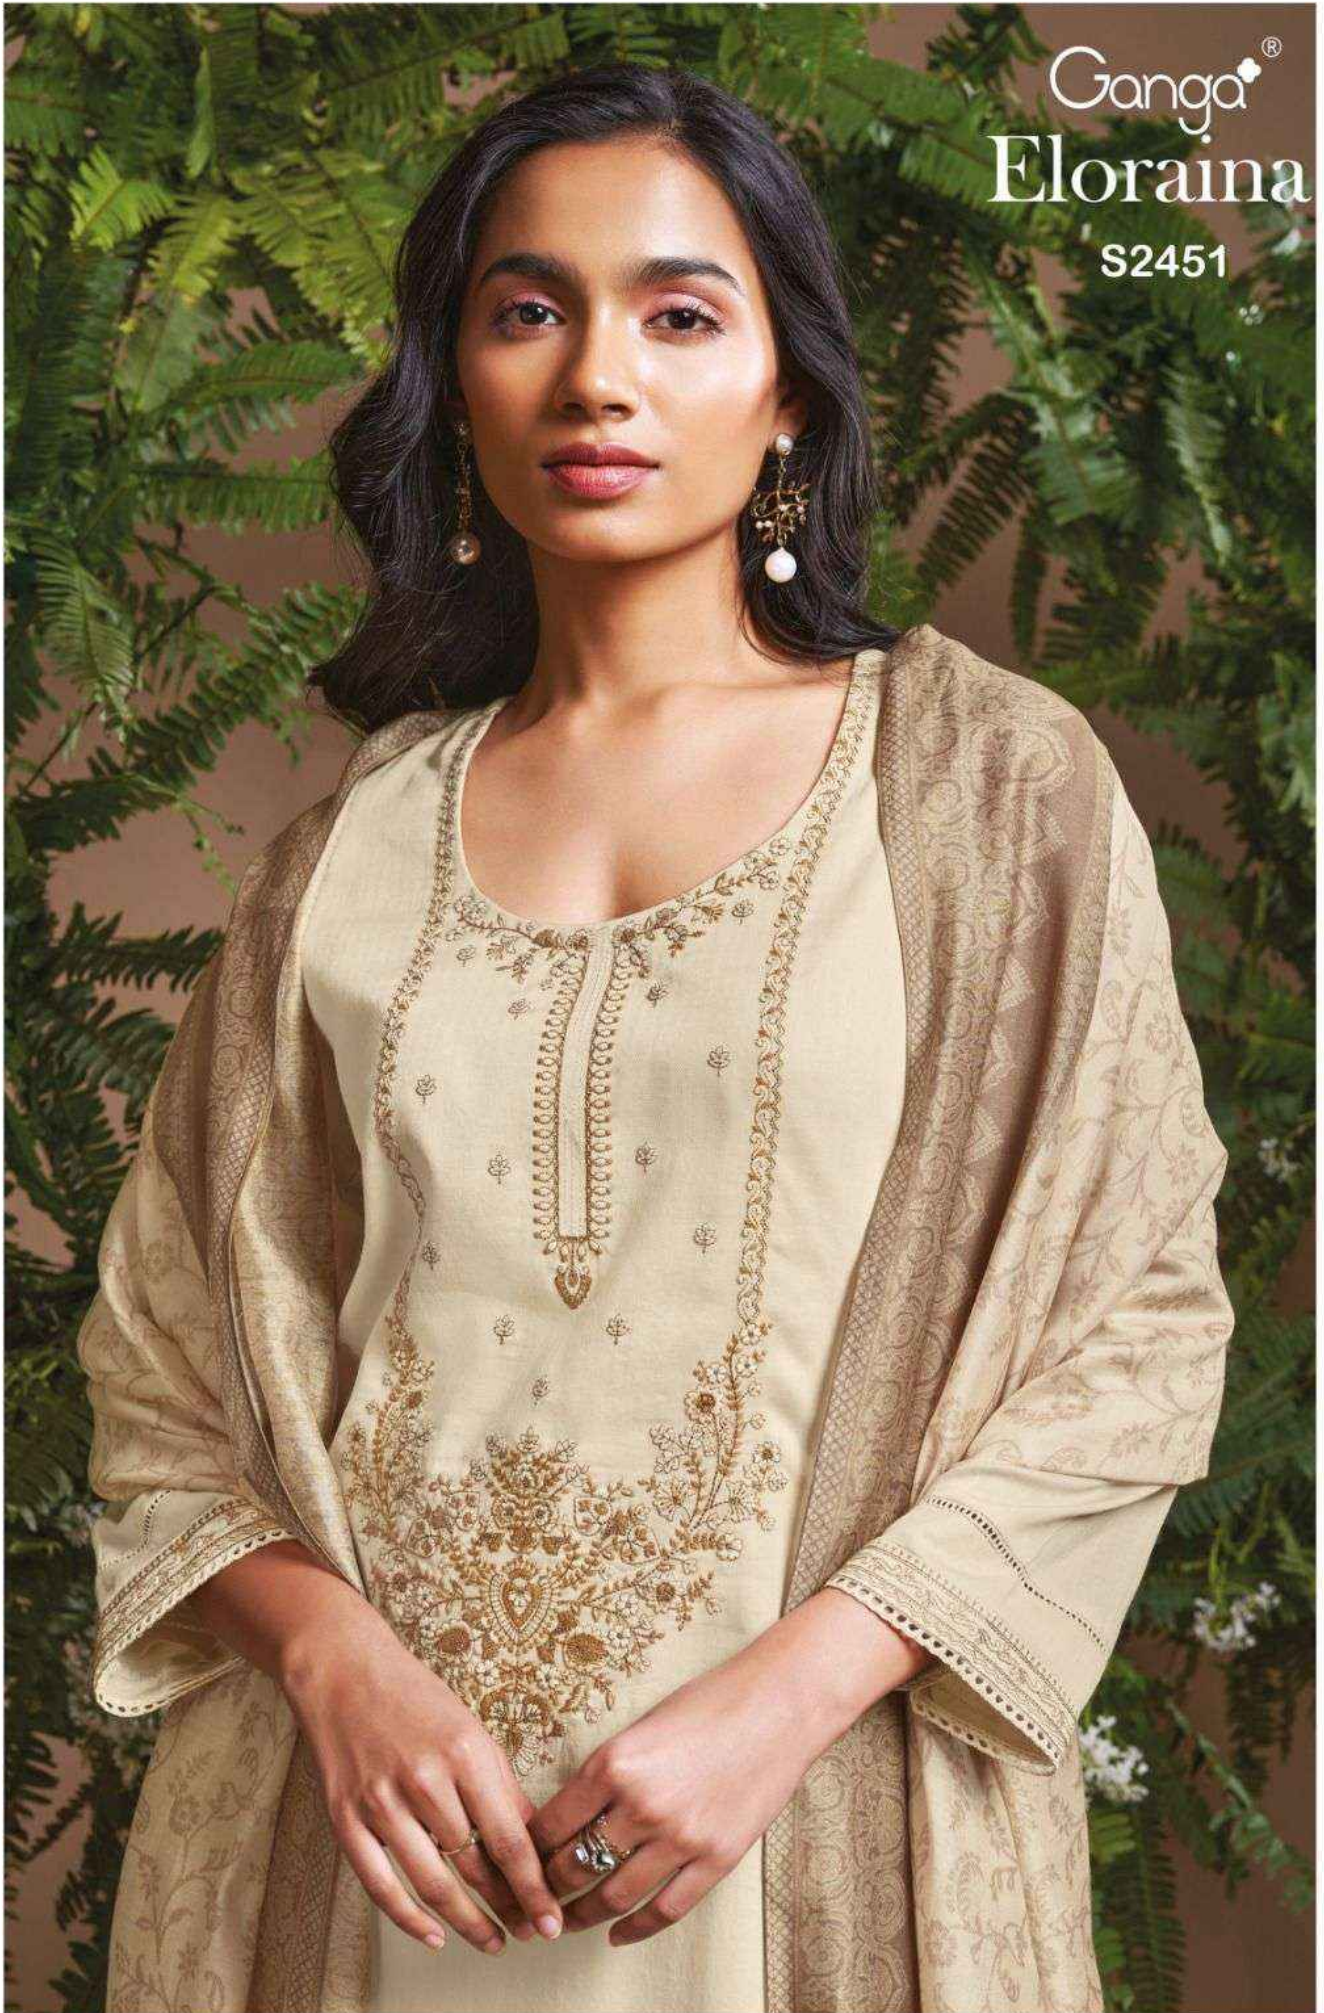

Ganga®
Eloraina

S2451

Ganga®
Eloraina

S2451

Ganga®

S2451-A

Ganga®

S2451-A

S2451-B

Ganga®
Eloraina
S2451- A/B

S2451-B

PRODUCT NAME	<i>ELORAINA</i>
D.NO.	S2451
DESCRIPTION	TOP PREMIUM COTTON PATTERN SOLID WITH NECK & DAMAN EMBROIDERY WITH LACE BOTTOM PREMIUM COTTON SOLID COLOUR DUPATTA FINEST BEMBERG LAWN PRINTED
HSN CODE	520851
WHOLESALE PRICE	1910/- EACH+GST(EXTRA)