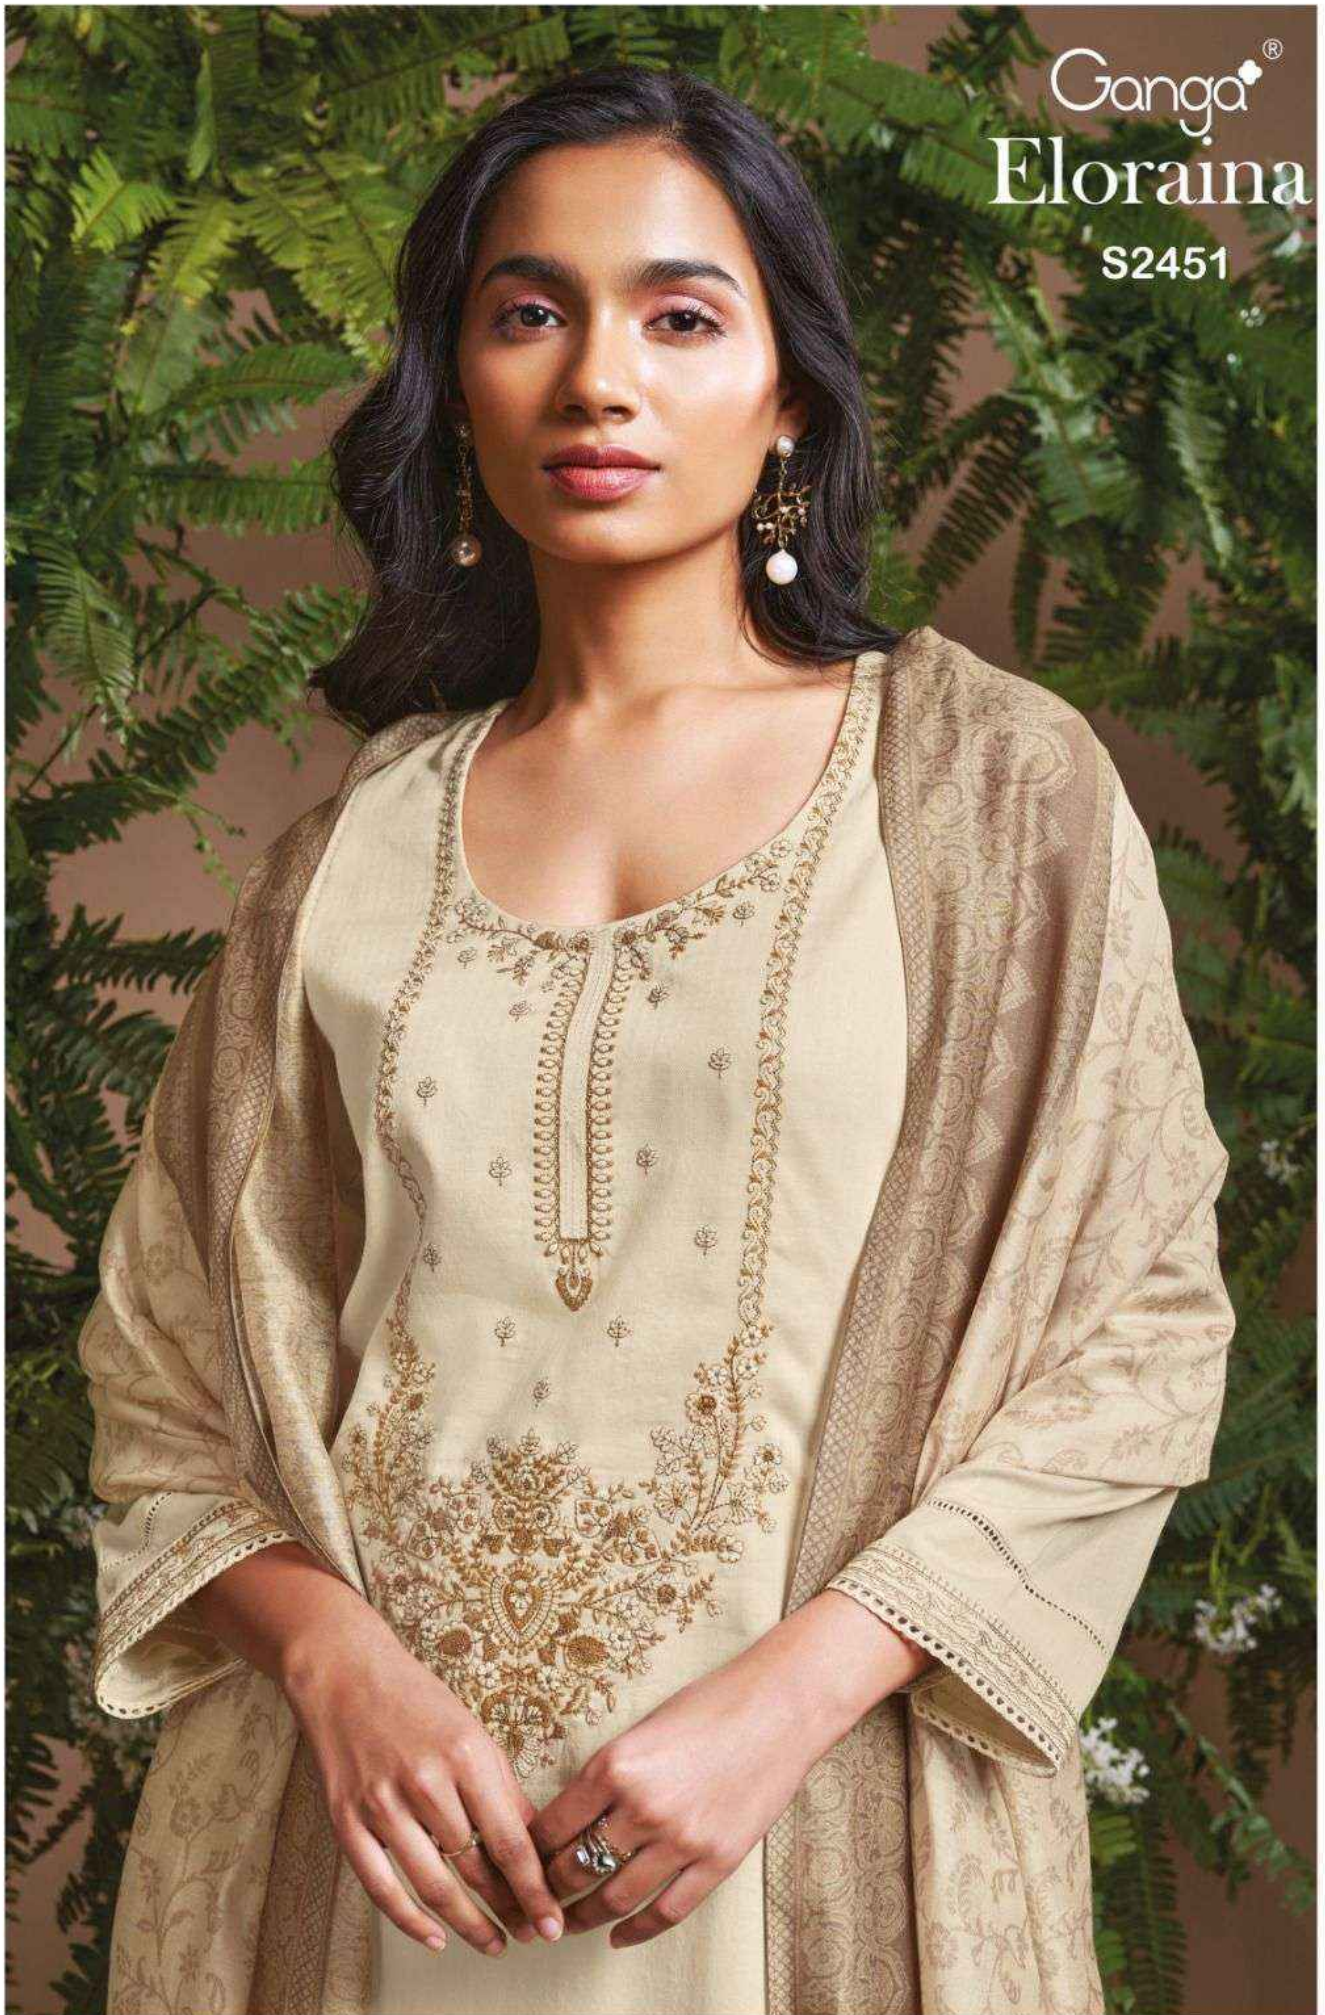

Ganga[®]
Eloraina

S2451

Ganga[®]
Eloraina

S2451

Ganga®

S2451-A

Ganga®

S2451-A

S2451-B

Ganga®
Eloraina
S2451-A/B

S2451-B

PRODUCT NAME	<i>ELORAINA</i>
D.NO.	S2451
DESCRIPTION	TOP PREMIUM COTTON PATTERN SOLID WITH NECK & DAMAN EMBROIDERY WITH LACE BOTTOM PREMIUM COTTON SOLID COLOUR DUPATTA FINEST BEMBERG LAWN PRINTED
HSN CODE	520851
WHOLESALE PRICE	1910/- EACH+GST(EXTRA)