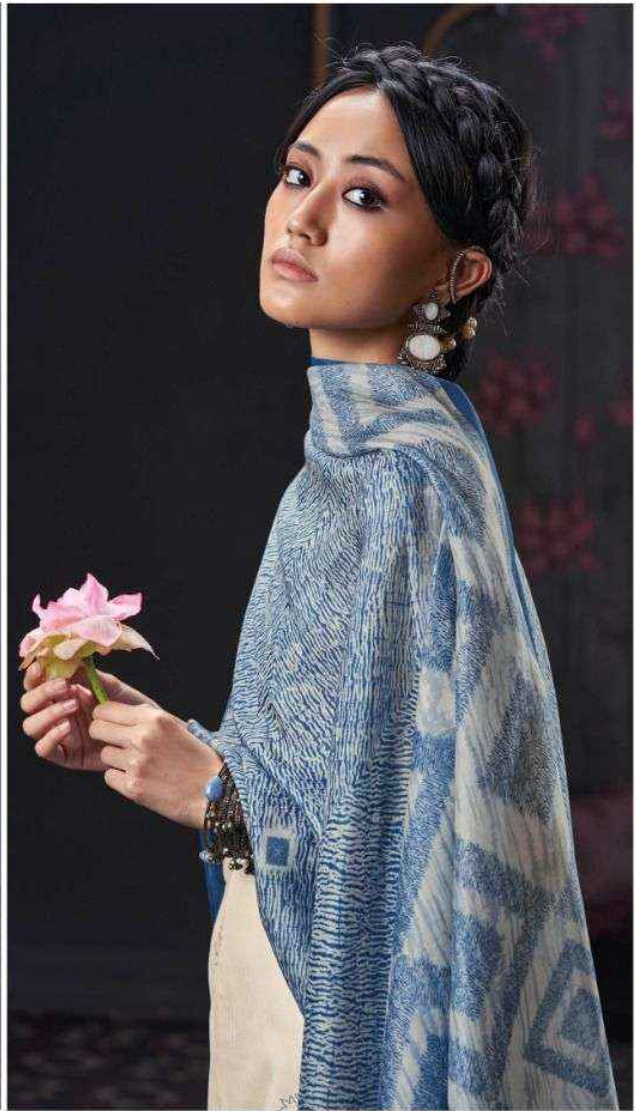

Ganga®

IZARA

PRODUCT NAME	<i>IZARA</i>
D.NO.	C1813 TO C1818
DESCRIPTION	<p>TOP PREMIUM COTTON PATTERN SOLID COLOUR WITH EMBROIDERY, PRINTED PACTH WORK, HAND WORK AND COTTON LACE</p> <p>BOTTOM PREMIUM COTTON SOLID COLOUR</p> <p>DUPATTA PREMIUM BEMBERG LAWN PRINTED WITH TASSEL</p>
HSN CODE	520831
WHOLESALE PRICE	1695/- EACH+GST(EXTRA)

Ganga®

C1813

Ganga®

IZARA

Ganga®

C1814

Ganga®

C1815