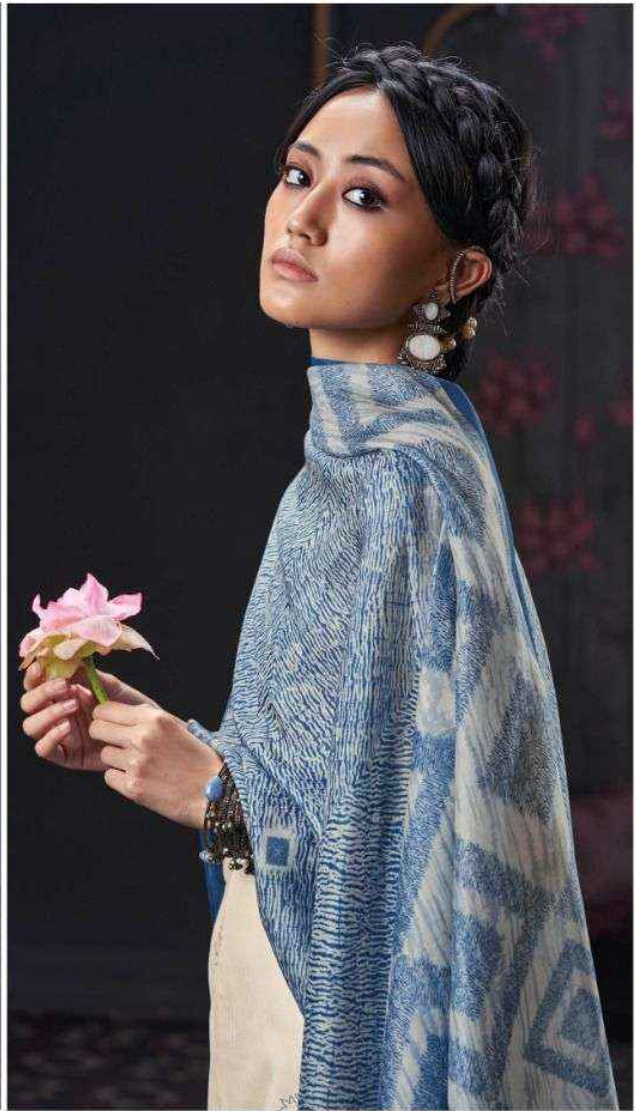

Ganga®

IZARA

PRODUCT NAME	<b><i>IZARA</i></b>
D.NO.	C1813 TO C1818
DESCRIPTION	<p><b>TOP</b> PREMIUM COTTON PATTERN SOLID COLOUR WITH EMBROIDERY, PRINTED PACTH WORK, HAND WORK AND COTTON LACE</p> <p><b>BOTTOM</b> PREMIUM COTTON SOLID COLOUR</p> <p><b>DUPATTA</b> PREMIUM BEMBERG LAWN PRINTED WITH TASSEL</p>
HSN CODE	<b>520831</b>
WHOLESALE PRICE	<b>1695/- EACH+GST(EXTRA)</b>

Ganga®

C1813

Ganga®

IZARA

Ganga®

C1814

Ganga®

C1815