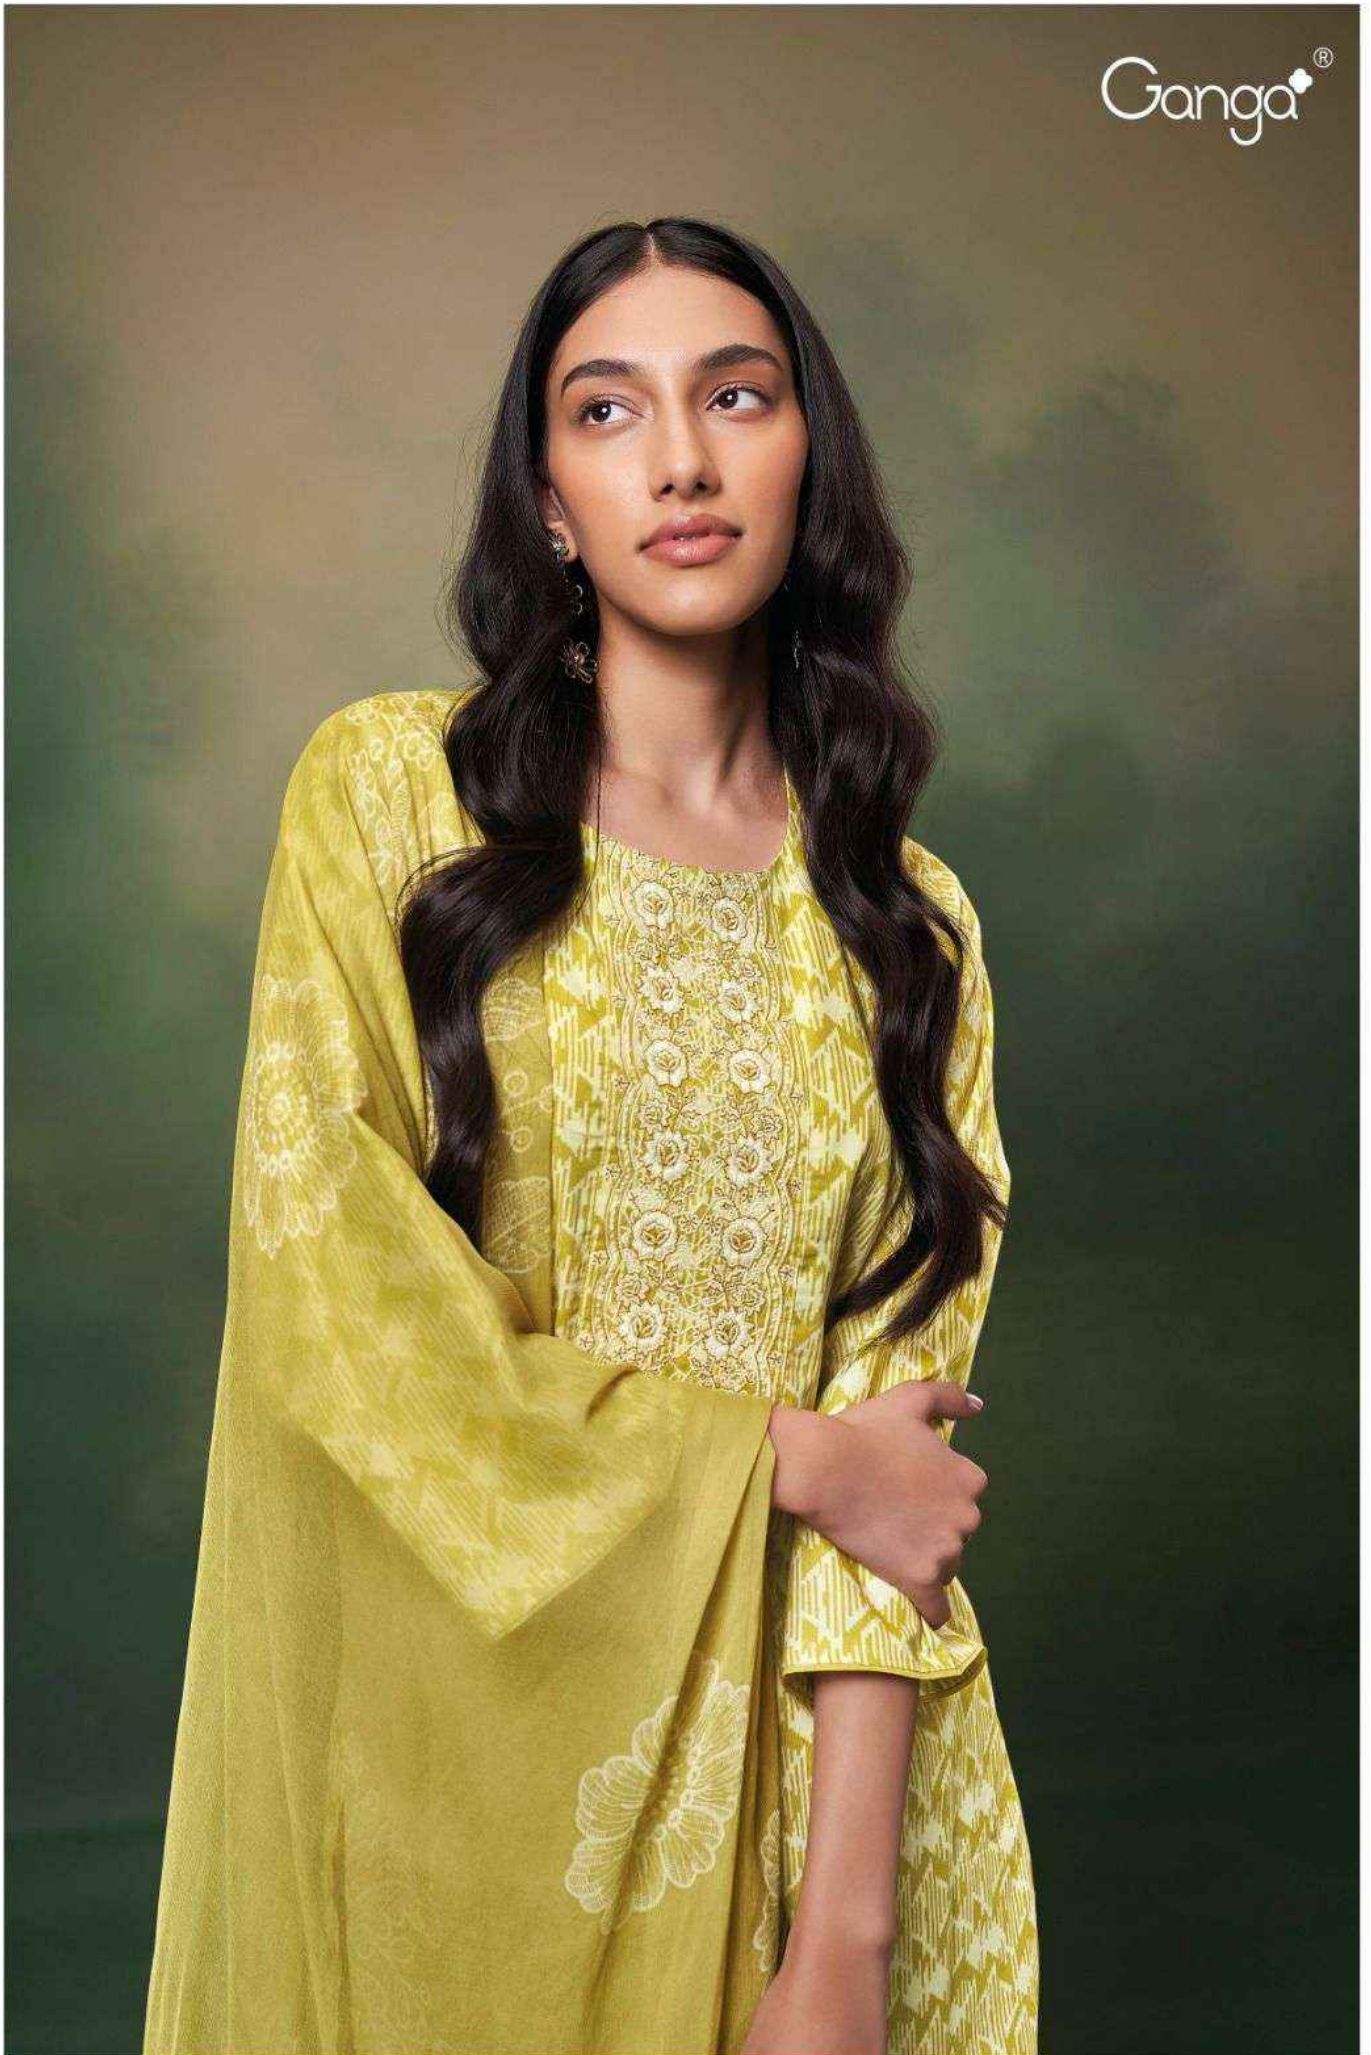

Ganga®
Joslyn
S2389

PRODUCT NAME	JOSLYN
D.NO.	S2389
DESCRIPTION	TOP PREMIUM COTTON PRINTED WITH EMBROIDERY AND EMBROIDERY DAMAN LACE BOTTOM PREMIUM COTTON SOLID COLOUR DUPATTA PURE CHIFFON PRINTED
HSN CODE	520851
WHOLESALE PRICE	1355/- EACH+GST(EXTRA)

S2389-B

Ganga®
Joslyn
S2389

S2389-A

Ganga®

Ganga®

Ganga®

Ganga®

S2389-A