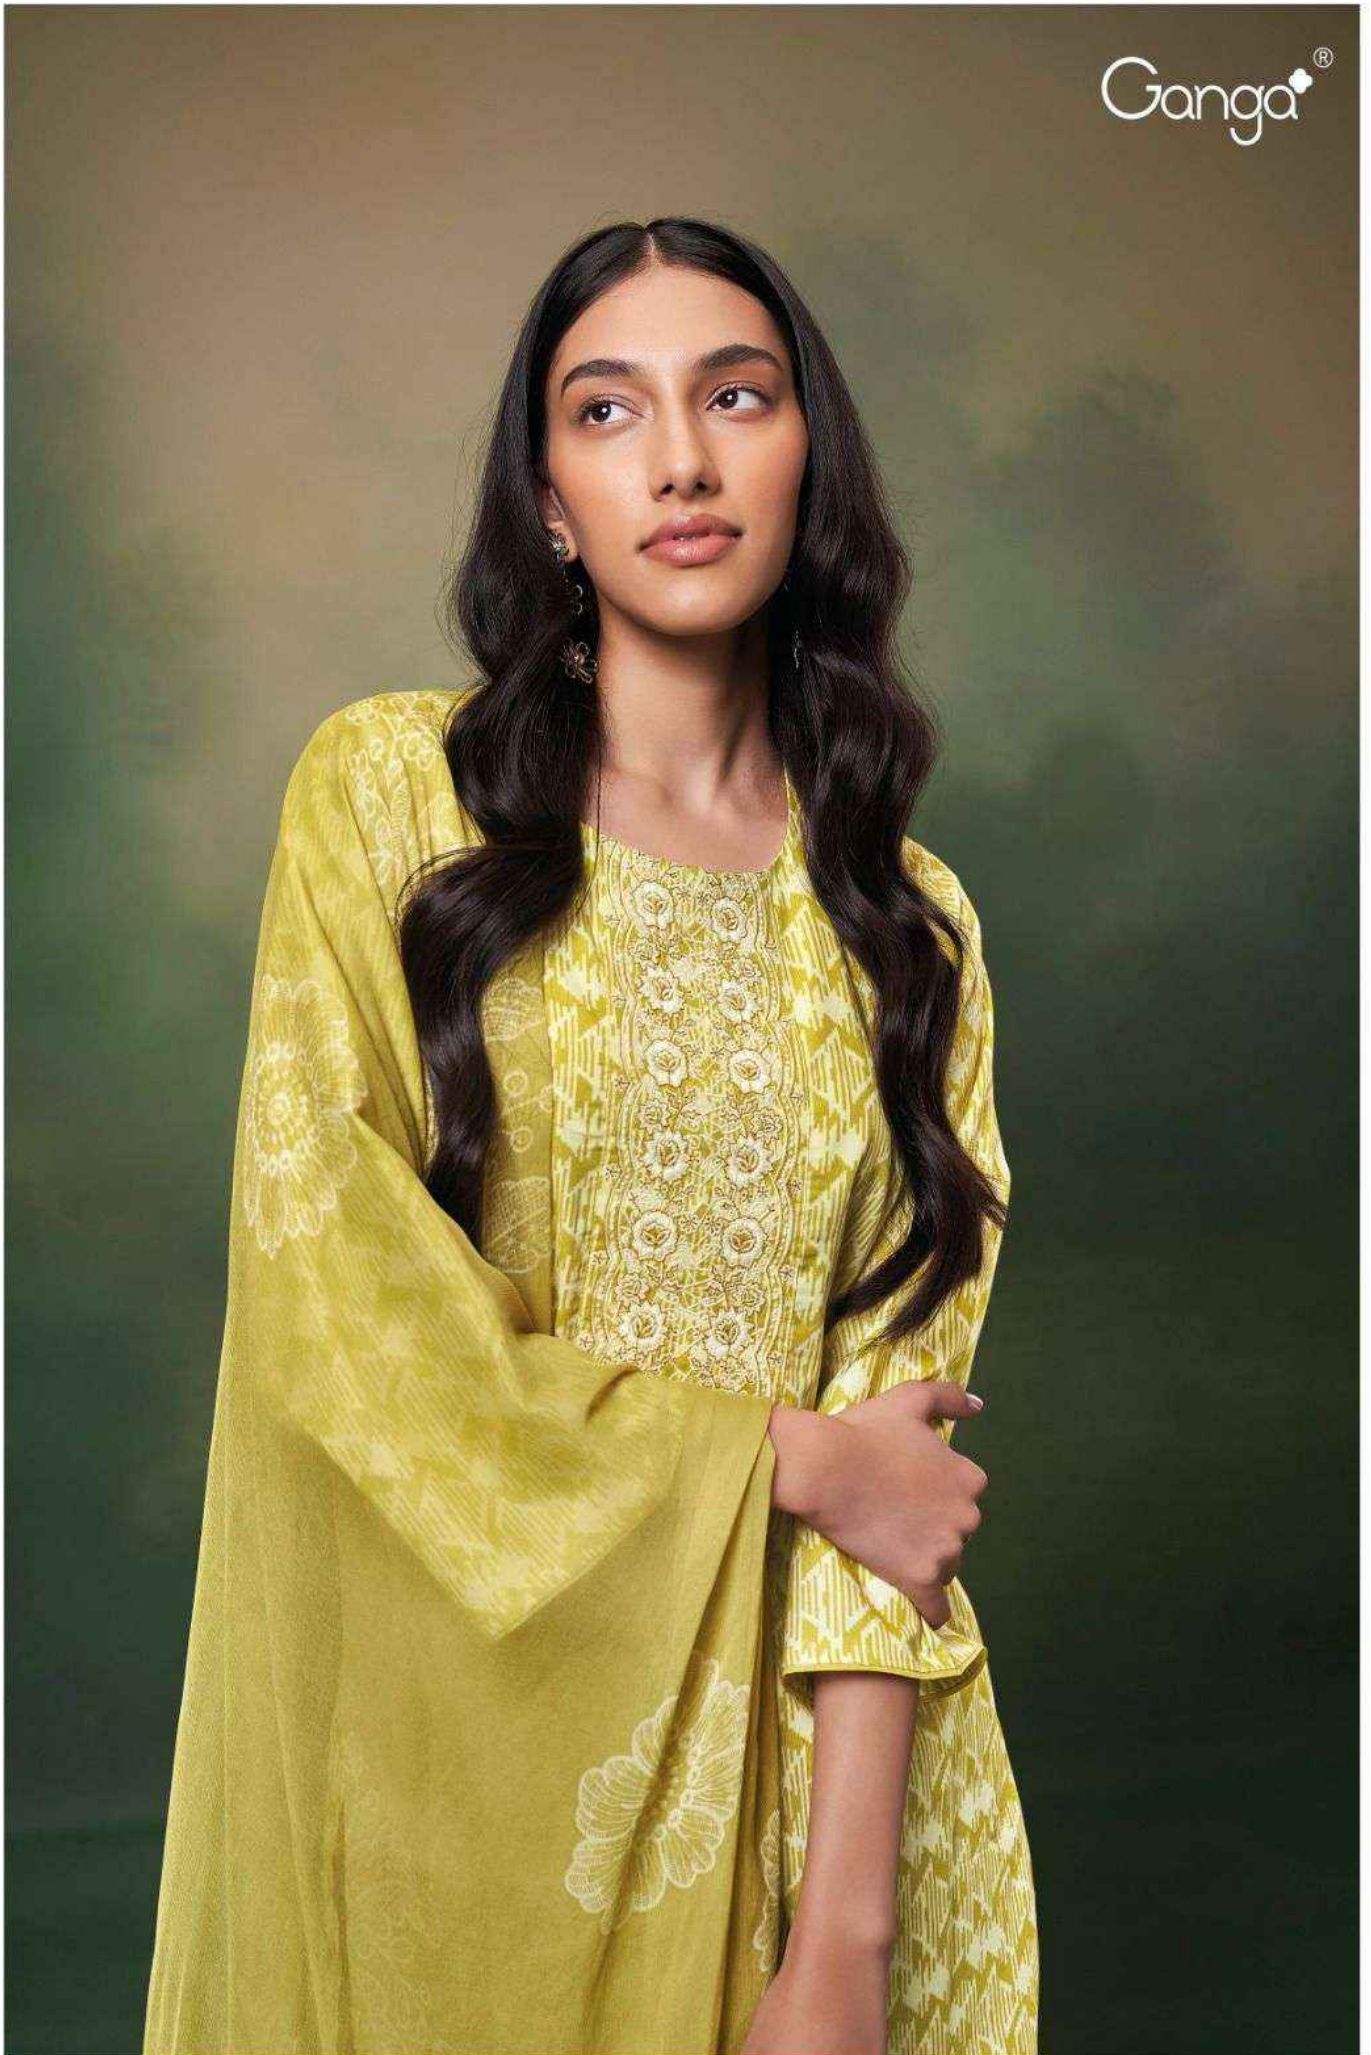

Ganga®
Joslyn
S2389

PRODUCT NAME	JOSLYN
D.NO.	S2389
DESCRIPTION	<p>TOP PREMIUM COTTON PRINTED WITH EMBROIDERY AND EMBROIDERY DAMAN LACE</p> <p>BOTTOM PREMIUM COTTON SOLID COLOUR</p> <p>DUPATTA PURE CHIFFON PRINTED</p>
HSN CODE	520851
WHOLESALE PRICE	1355/- EACH+GST(EXTRA)

S2389-B

Ganga®
Joslyn
S2389

S2389-A

Ganga®

Ganga®

Ganga®

Ganga®

S2389-A