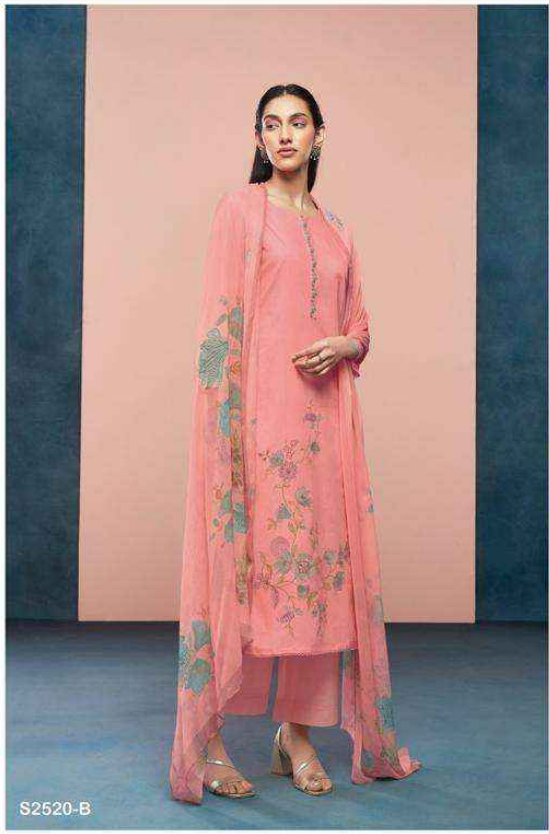

Ganga®

Havishaa

S2520

Ganga®

Havishaa

S2520

S2520-A

Ganga®

Ganga®

Ganga®

Ganga®

S2520-C

S2520-A

S2520-B

S2520-C

S2520-D

Ganga®
Havishaa
S2520- A/B/C/D

S2520-D

S2520-B

PRODUCT NAME	<i>HAVISHAA</i>
D.NO.	S2520
DESCRIPTION	TOP PREMIUM COTTON PRINTED WITH EMBROIDERY AND COTTON LACE ON DAMAN BOTTOM PREMIUM COTTON SOLID COLOUR DUPATTA PREMIUM PURE CHIFFON PRINTED
HSN CODE	520851
WHOLESALE PRICE	1290/- EACH+GST(EXTRA)