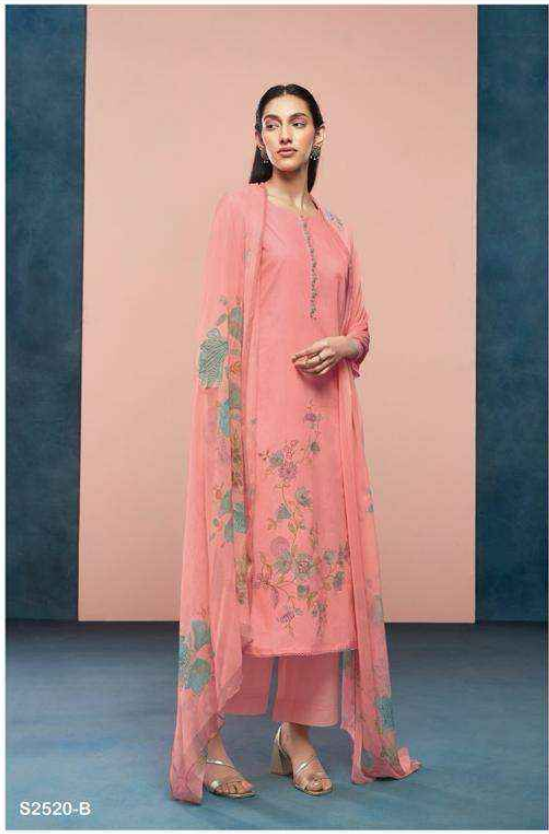

Ganga®

Havishaa

S2520

Ganga®

Havishaa

S2520

S2520-A

Ganga®

Ganga®

Ganga®

Ganga®

S2520-C

S2520-A

S2520-B

S2520-C

S2520-D

Ganga®
Havishaa
S2520- A/B/C/D

S2520-D

S2520-B

PRODUCT NAME	HAVISHAA
D.NO.	S2520
DESCRIPTION	TOP PREMIUM COTTON PRINTED WITH EMBROIDERY AND COTTON LACE ON DAMAN BOTTOM PREMIUM COTTON SOLID COLOUR DUPATTA PREMIUM PURE CHIFFON PRINTED
HSN CODE	520851
WHOLESALE PRICE	1290/- EACH+GST(EXTRA)