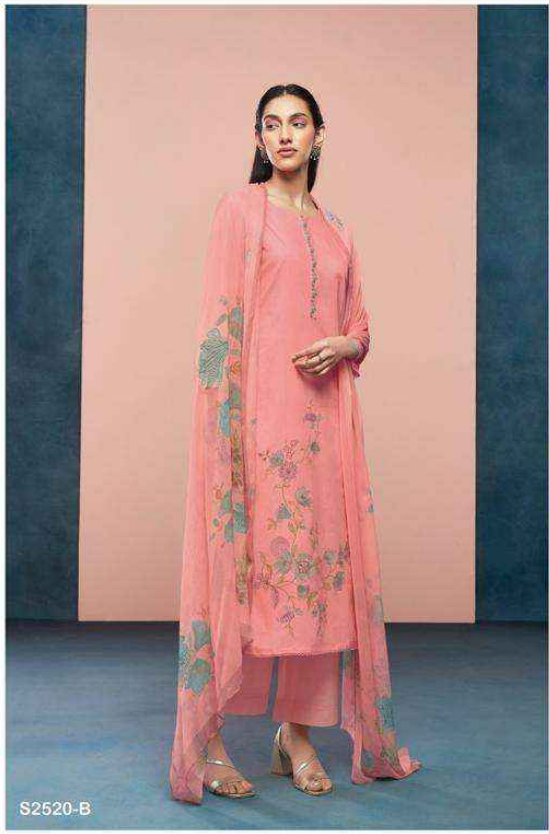

Ganga®  
Havishaa  
S2520- A/B/C/D

S2520-D

S2520-B

PRODUCT NAME	<b>HAVISHAA</b>
D.NO.	S2520
DESCRIPTION	<b>TOP</b> PREMIUM COTTON PRINTED WITH EMBROIDERY AND COTTON LACE ON DAMAN  <b>BOTTOM</b> PREMIUM COTTON SOLID COLOUR  <b>DUPATTA</b> PREMIUM PURE CHIFFON PRINTED
HSN CODE	<b>520851</b>
WHOLESALE PRICE	<b>1290/- EACH+GST(EXTRA)</b>