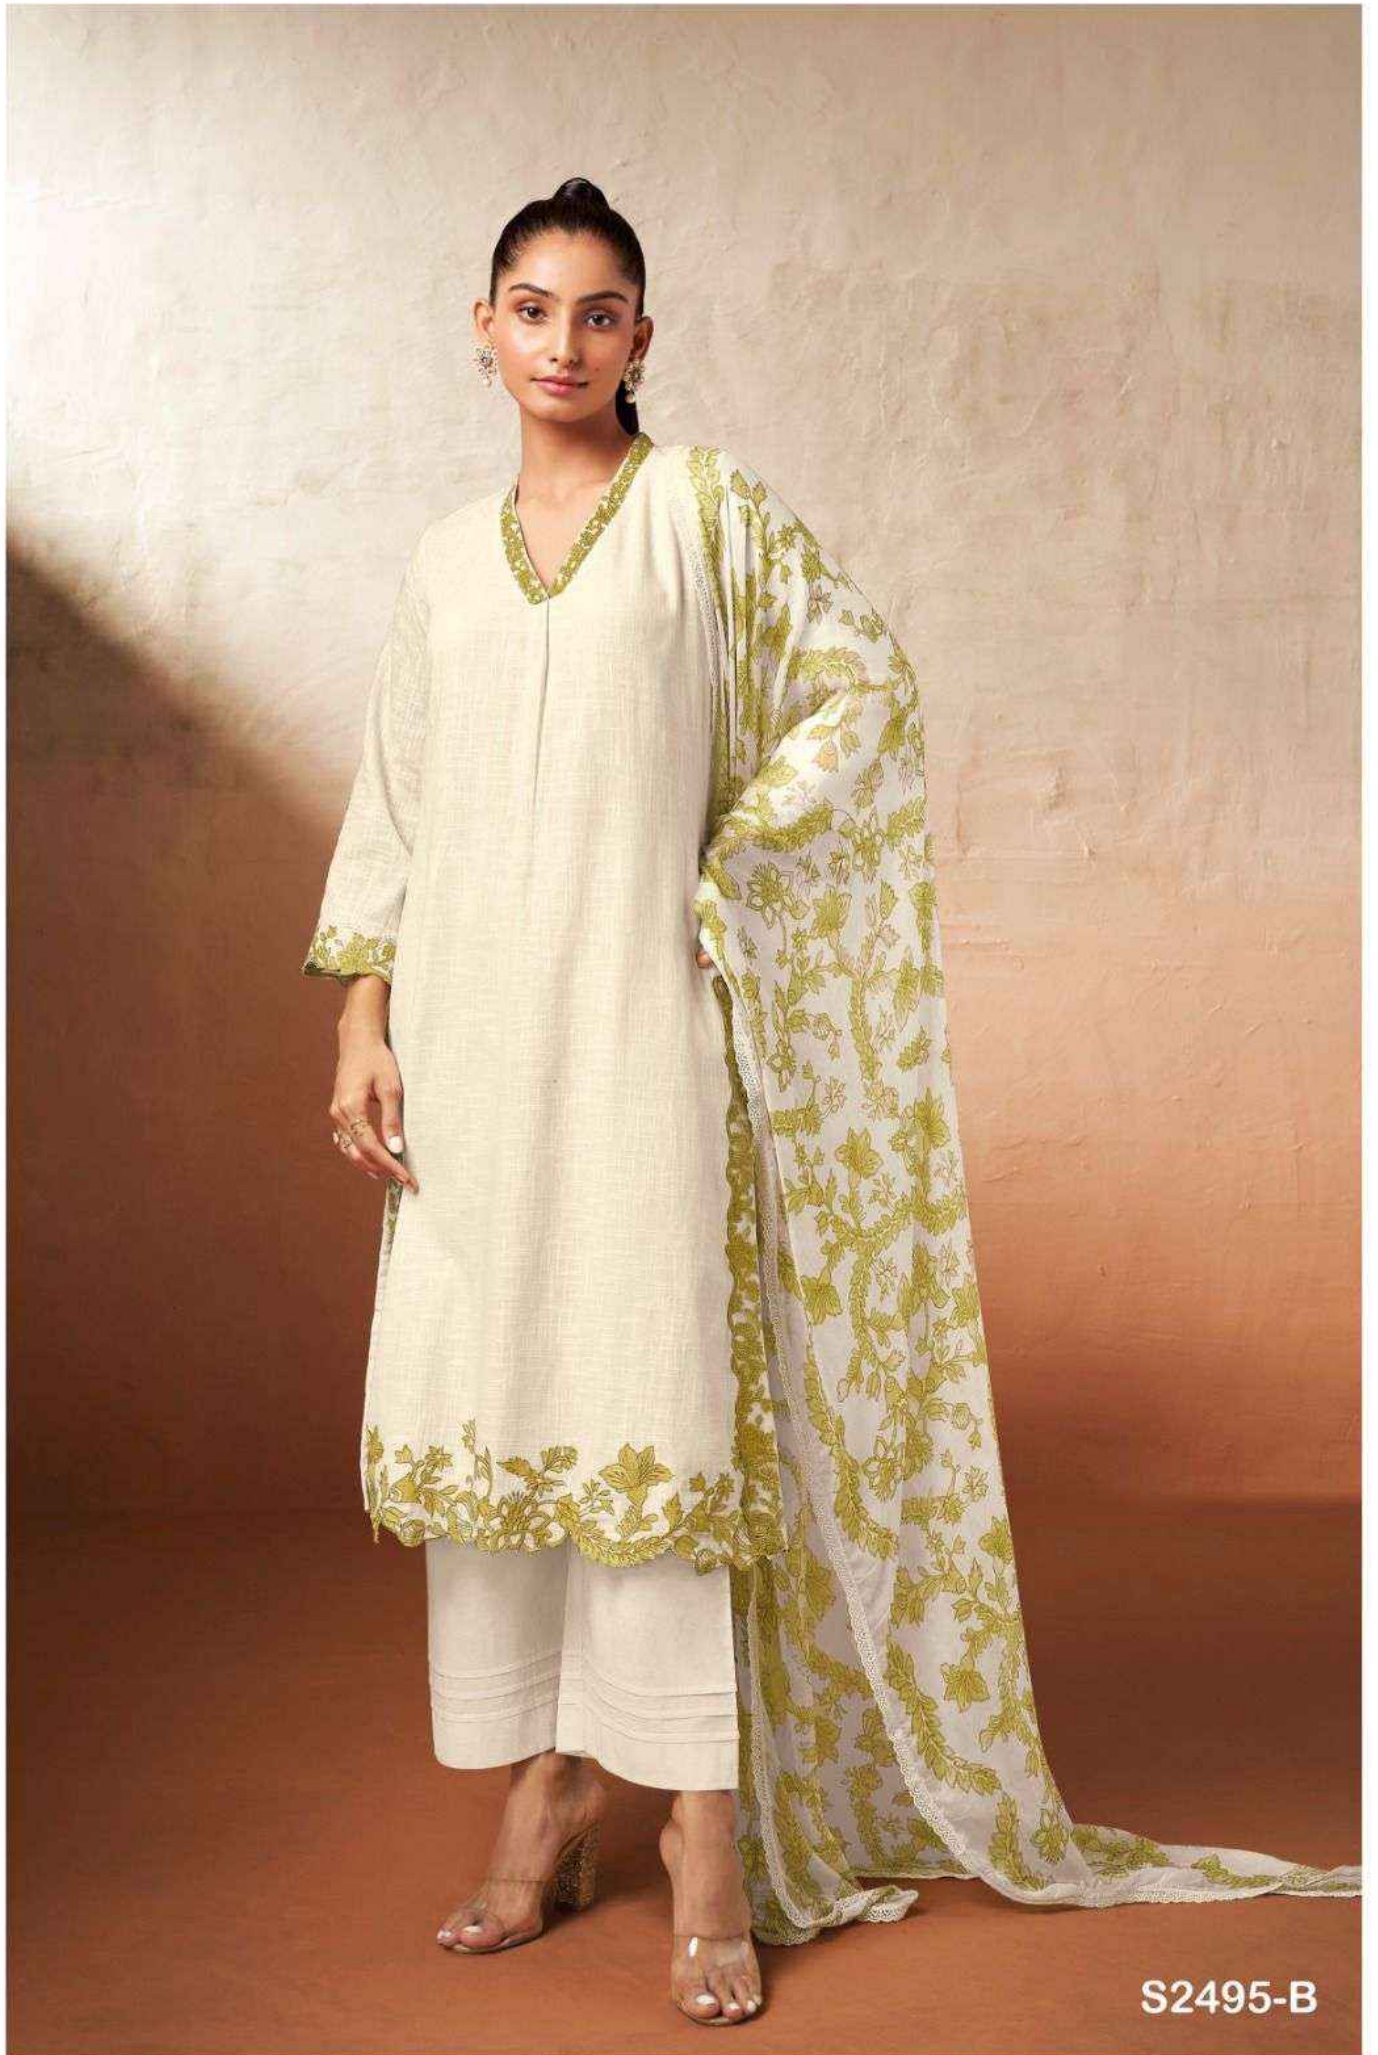

Ganga®
Jessi
S2495

S2495-A

S2495-A

PRODUCT NAME	JESSI
D.NO.	S2495
DESCRIPTION	TOP PREMIUM COTTON LINEN SOLID WITH EMBROIDERY ON DAMAN, SLEEVE AND FRONT BOTTOM PREMIUM COTTON SOLID COLOUR DUPATTA PURE CHIFFON PRINTED WITH EMBROIDERY LACE
HSN CODE	520831
WHOLESALE PRICE	1790/- EACH+GST(EXTRA)

Ganga®
Jessi
S2495

S2495-B

Ganga®

S2495-A

S2495-B

Ganga®
Jessi
S2495- A/B