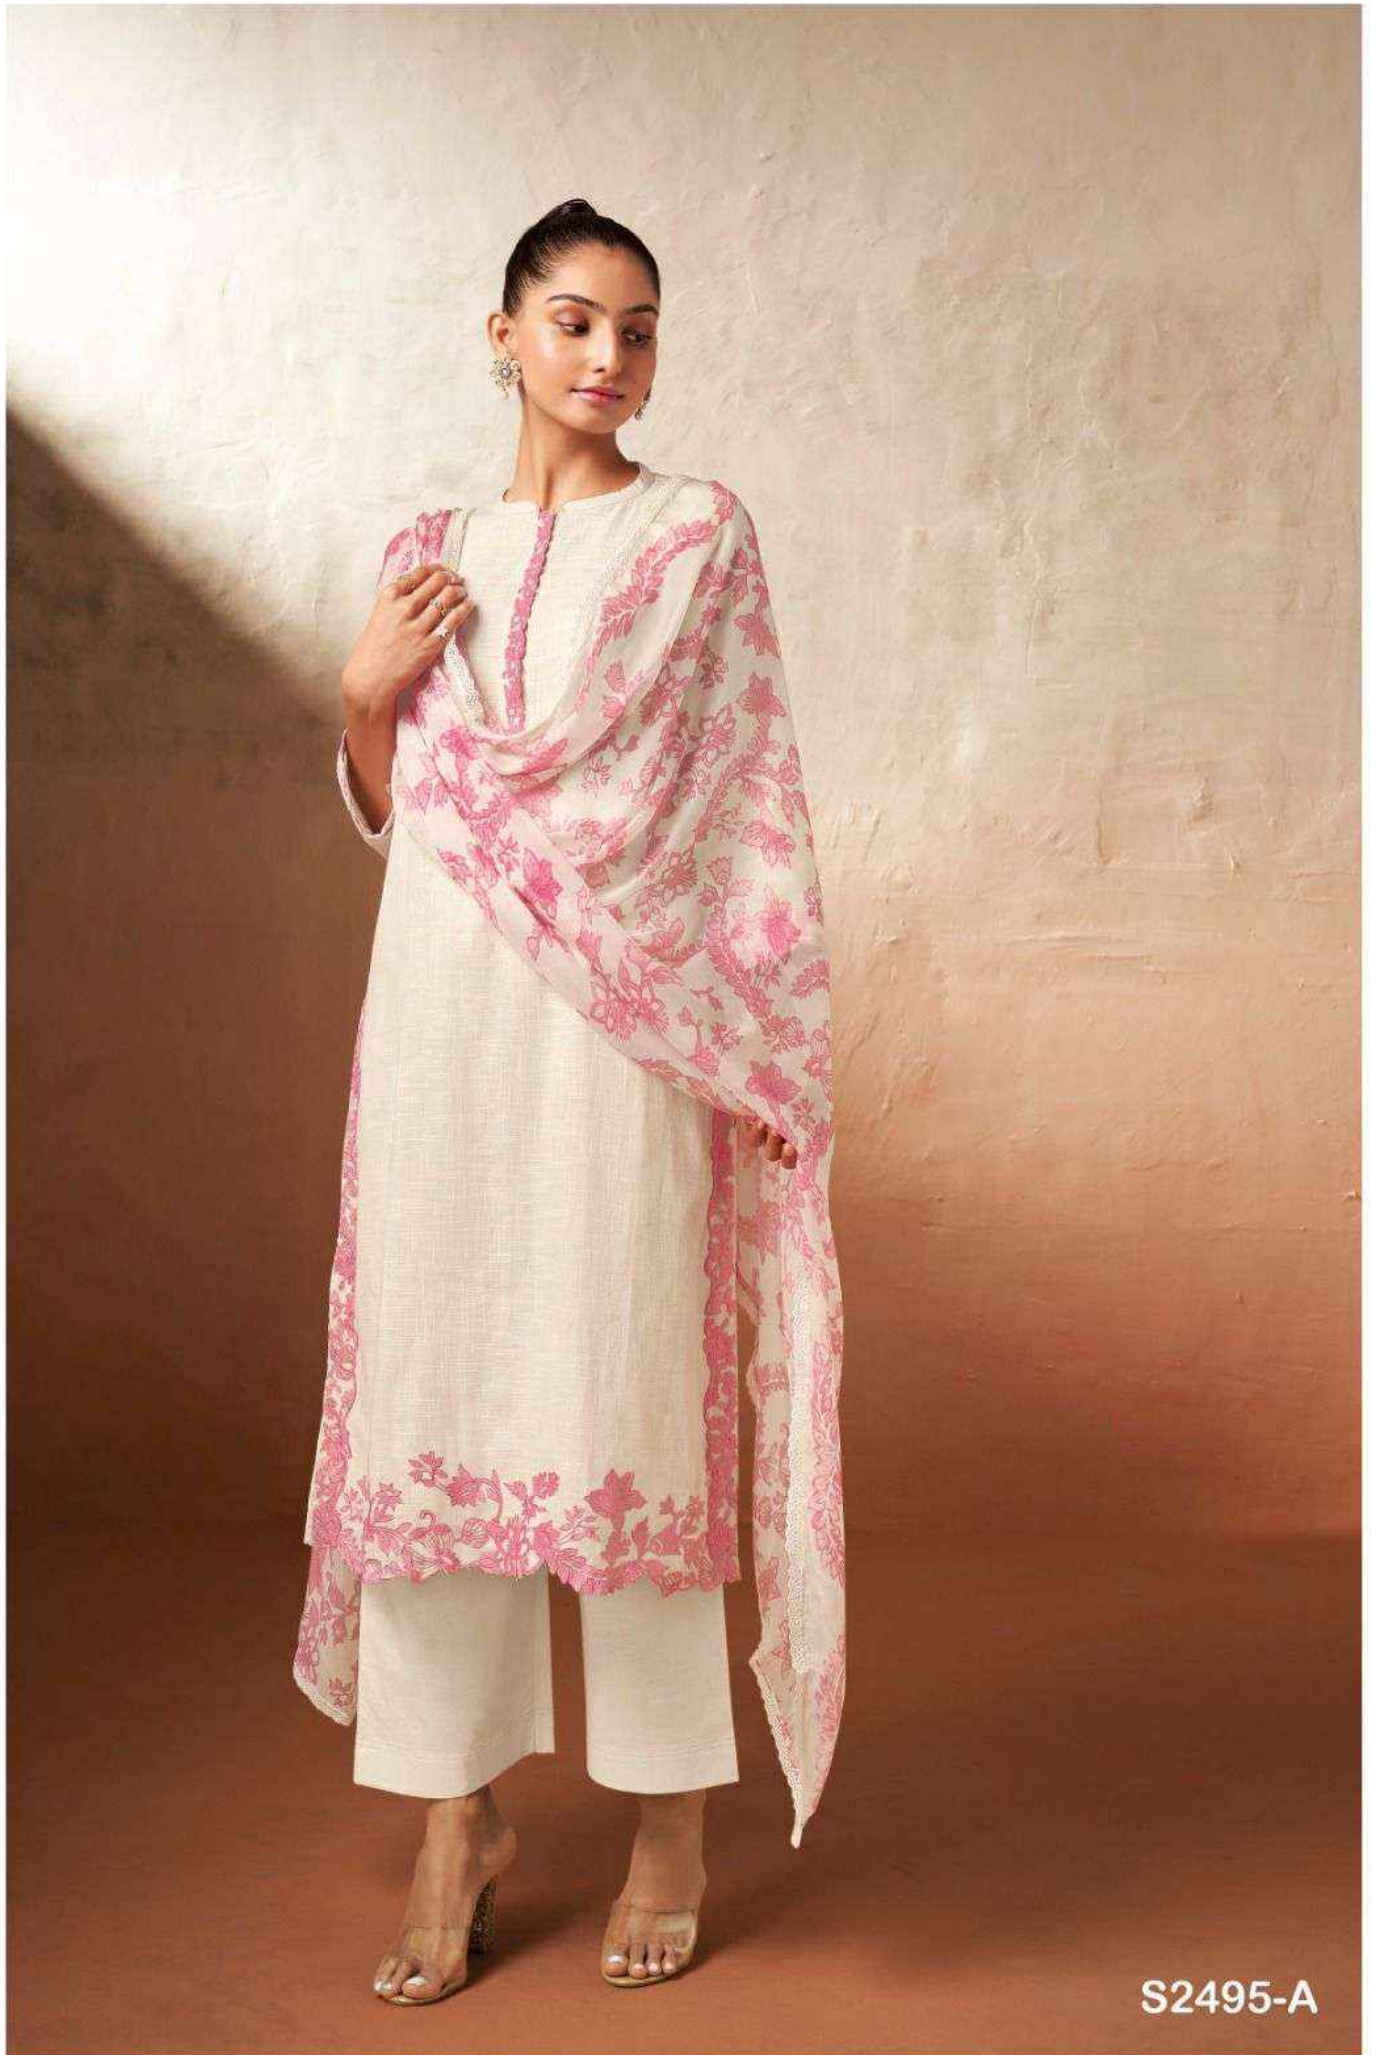

Ganga[®]
Jessi
S2495

S2495-A

S2495-A

PRODUCT NAME	JESSI
D.NO.	S2495
DESCRIPTION	<p>TOP PREMIUM COTTON LINEN SOLID WITH EMBROIDERY ON DAMAN, SLEEVE AND FRONT</p> <p>BOTTOM PREMIUM COTTON SOLID COLOUR</p> <p>DUPATTA PURE CHIFFON PRINTED WITH EMBROIDERY LACE</p>
HSN CODE	520831
WHOLESALE PRICE	1790/- EACH+GST(EXTRA)

Ganga[®]
Jessi
S2495

S2495-B

Ganga®

S2495-A

S2495-B

Ganga®
Jessi
S2495- A/B