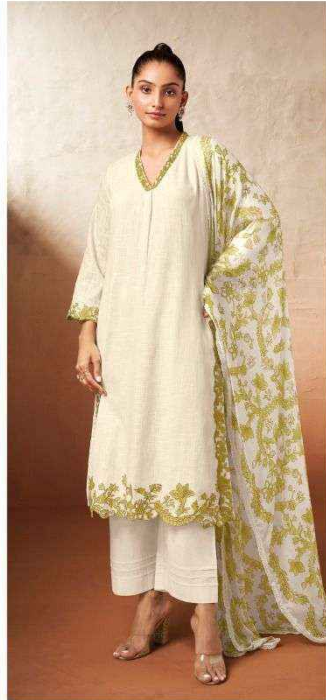

Ganga®
Jessi
S2495

S2495-A

S2495-A

PRODUCT NAME	JESSI
D.NO.	S2495
DESCRIPTION	TOP PREMIUM COTTON LINEN SOLID WITH EMBROIDERY ON DAMAN, SLEEVE AND FRONT BOTTOM PREMIUM COTTON SOLID COLOUR DUPATTA PURE CHIFFON PRINTED WITH EMBROIDERY LACE
HSN CODE	520831
WHOLESALE PRICE	1790/- EACH+GST(EXTRA)

Ganga®
Jessi
S2495

S2495-B

Ganga®

S2495-A

S2495-B

Ganga®
Jessi
S2495- A/B