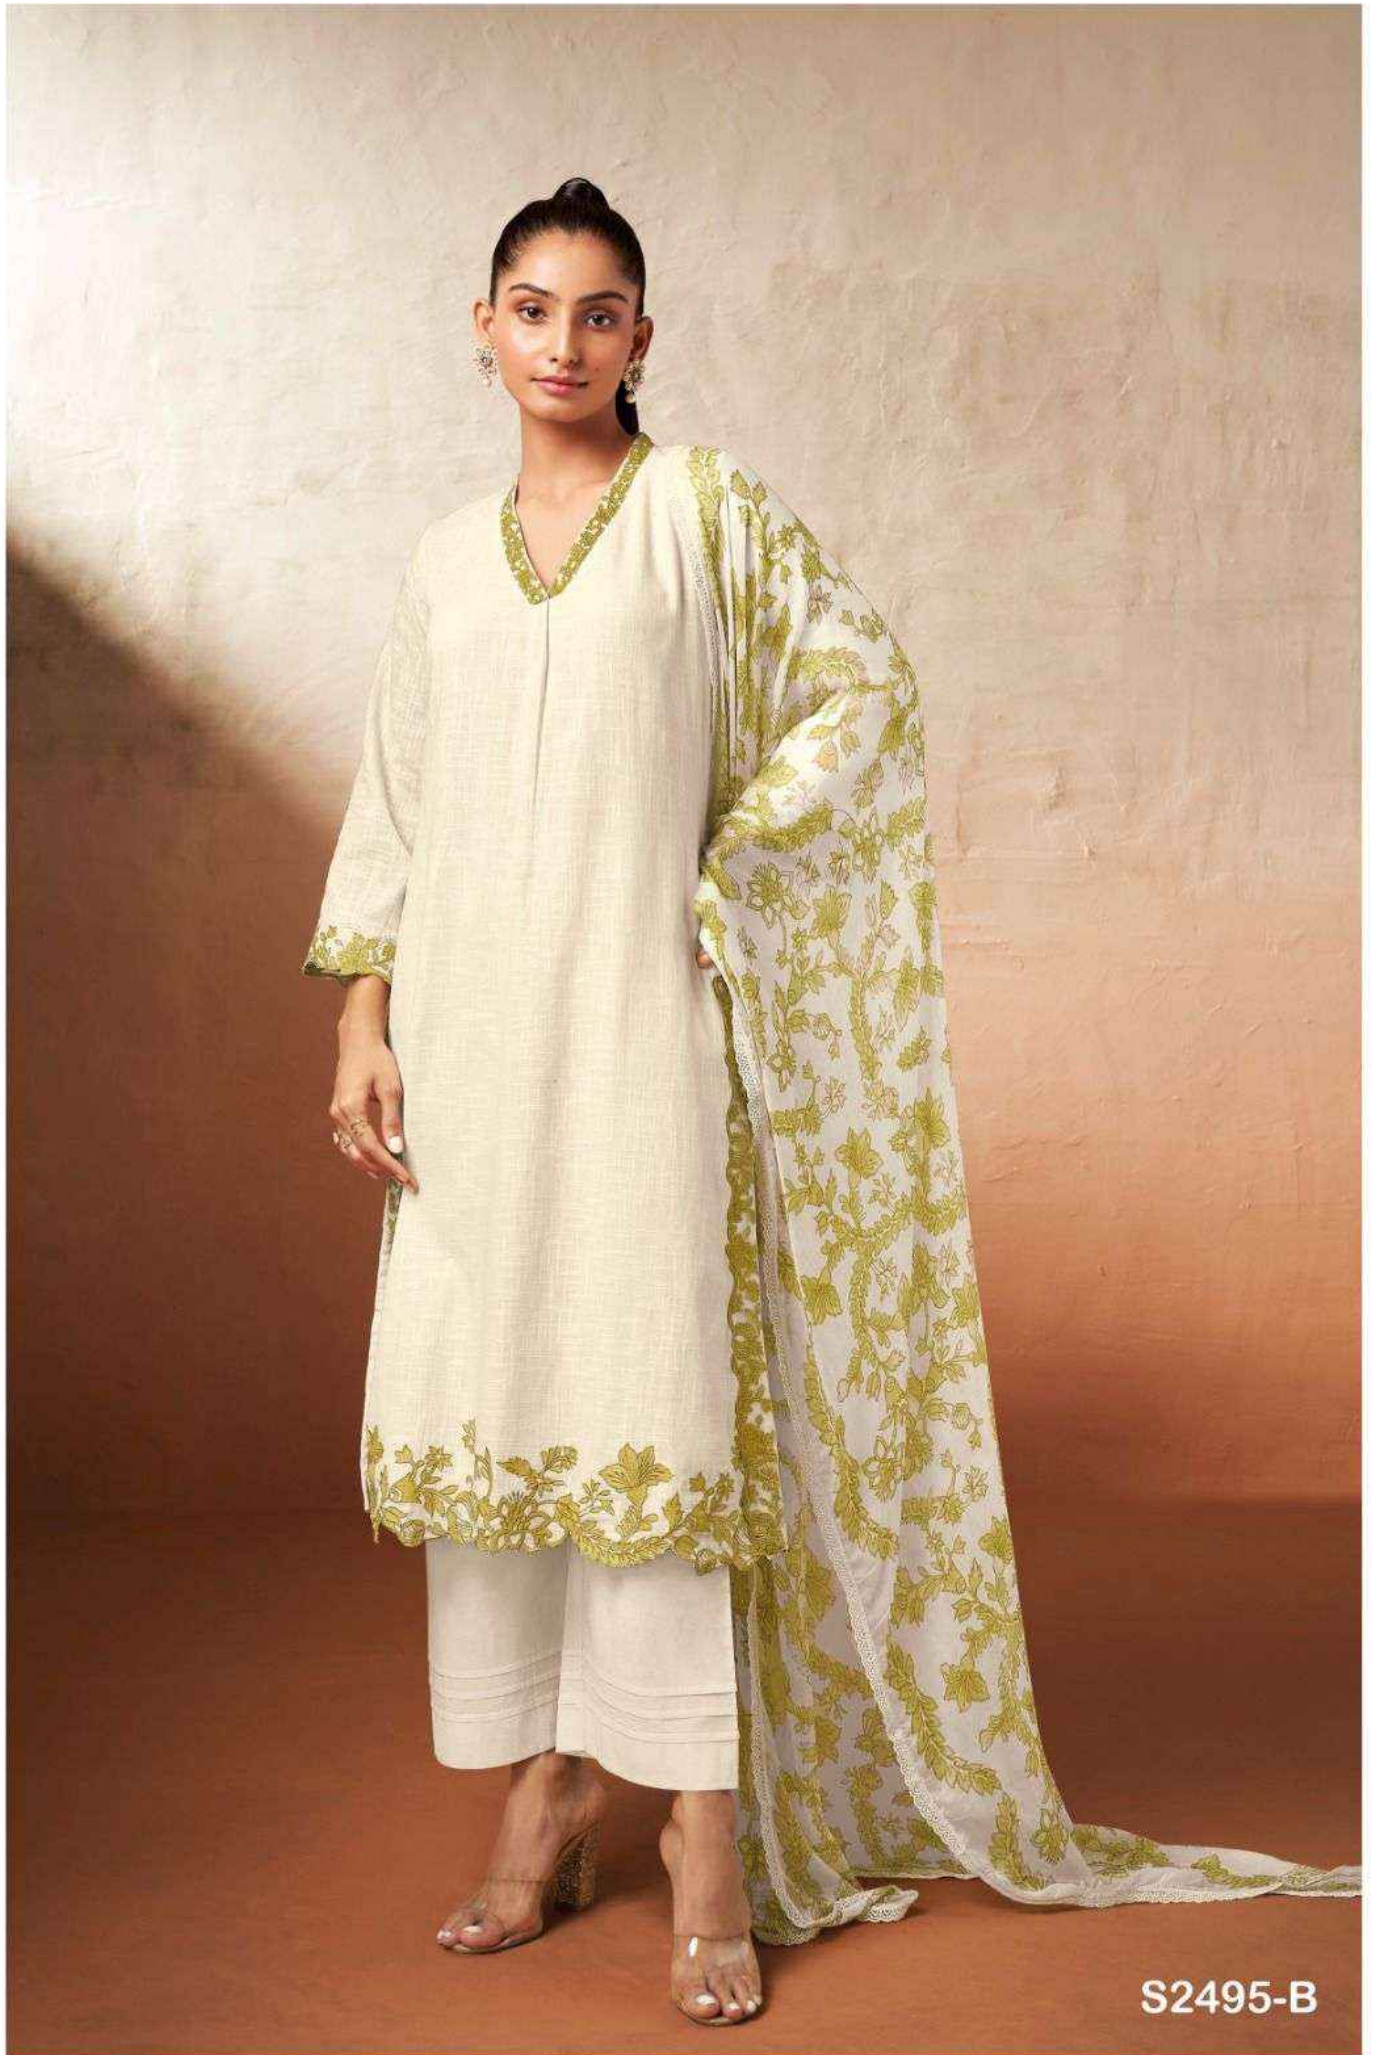

Ganga®  
Jessi  
S2495

S2495-A

S2495-A

|                 |  |
|-----------------|--|
| PRODUCT NAME    | <b>JESSI</b>   |
| D.NO.           | S2495  |
| DESCRIPTION     | <p><b>TOP</b><br/>PREMIUM COTTON LINEN SOLID WITH EMBROIDERY ON DAMAN, SLEEVE AND FRONT</p> <p><b>BOTTOM</b><br/>PREMIUM COTTON SOLID COLOUR</p> <p><b>DUPATTA</b><br/>PURE CHIFFON PRINTED WITH EMBROIDERY LACE</p> |
| HSN CODE        | <b>520831</b>  |
| WHOLESALE PRICE | <b>1790/- EACH+GST(EXTRA)</b>  |

Ganga®  
Jessi  
S2495

S2495-B

Ganga®

S2495-A

S2495-B

Ganga®  
Jessi  
S2495- A/B