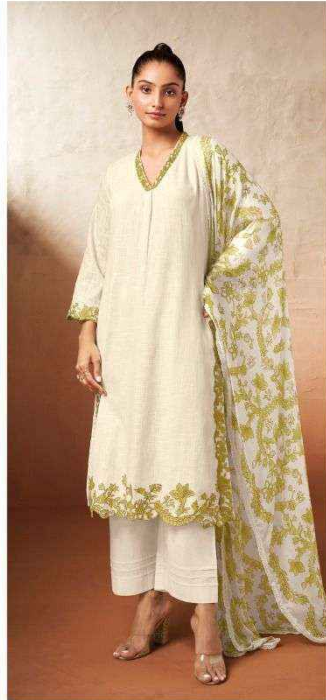

Ganga[®]
Jessi
S2495

S2495-A

S2495-A

PRODUCT NAME	JESSI
D.NO.	S2495
DESCRIPTION	<p>TOP PREMIUM COTTON LINEN SOLID WITH EMBROIDERY ON DAMAN, SLEEVE AND FRONT</p> <p>BOTTOM PREMIUM COTTON SOLID COLOUR</p> <p>DUPATTA PURE CHIFFON PRINTED WITH EMBROIDERY LACE</p>
HSN CODE	520831
WHOLESALE PRICE	1790/- EACH+GST(EXTRA)

Ganga[®]
Jessi
S2495

S2495-B

Ganga®

S2495-A

S2495-B

Ganga®
Jessi
S2495- A/B