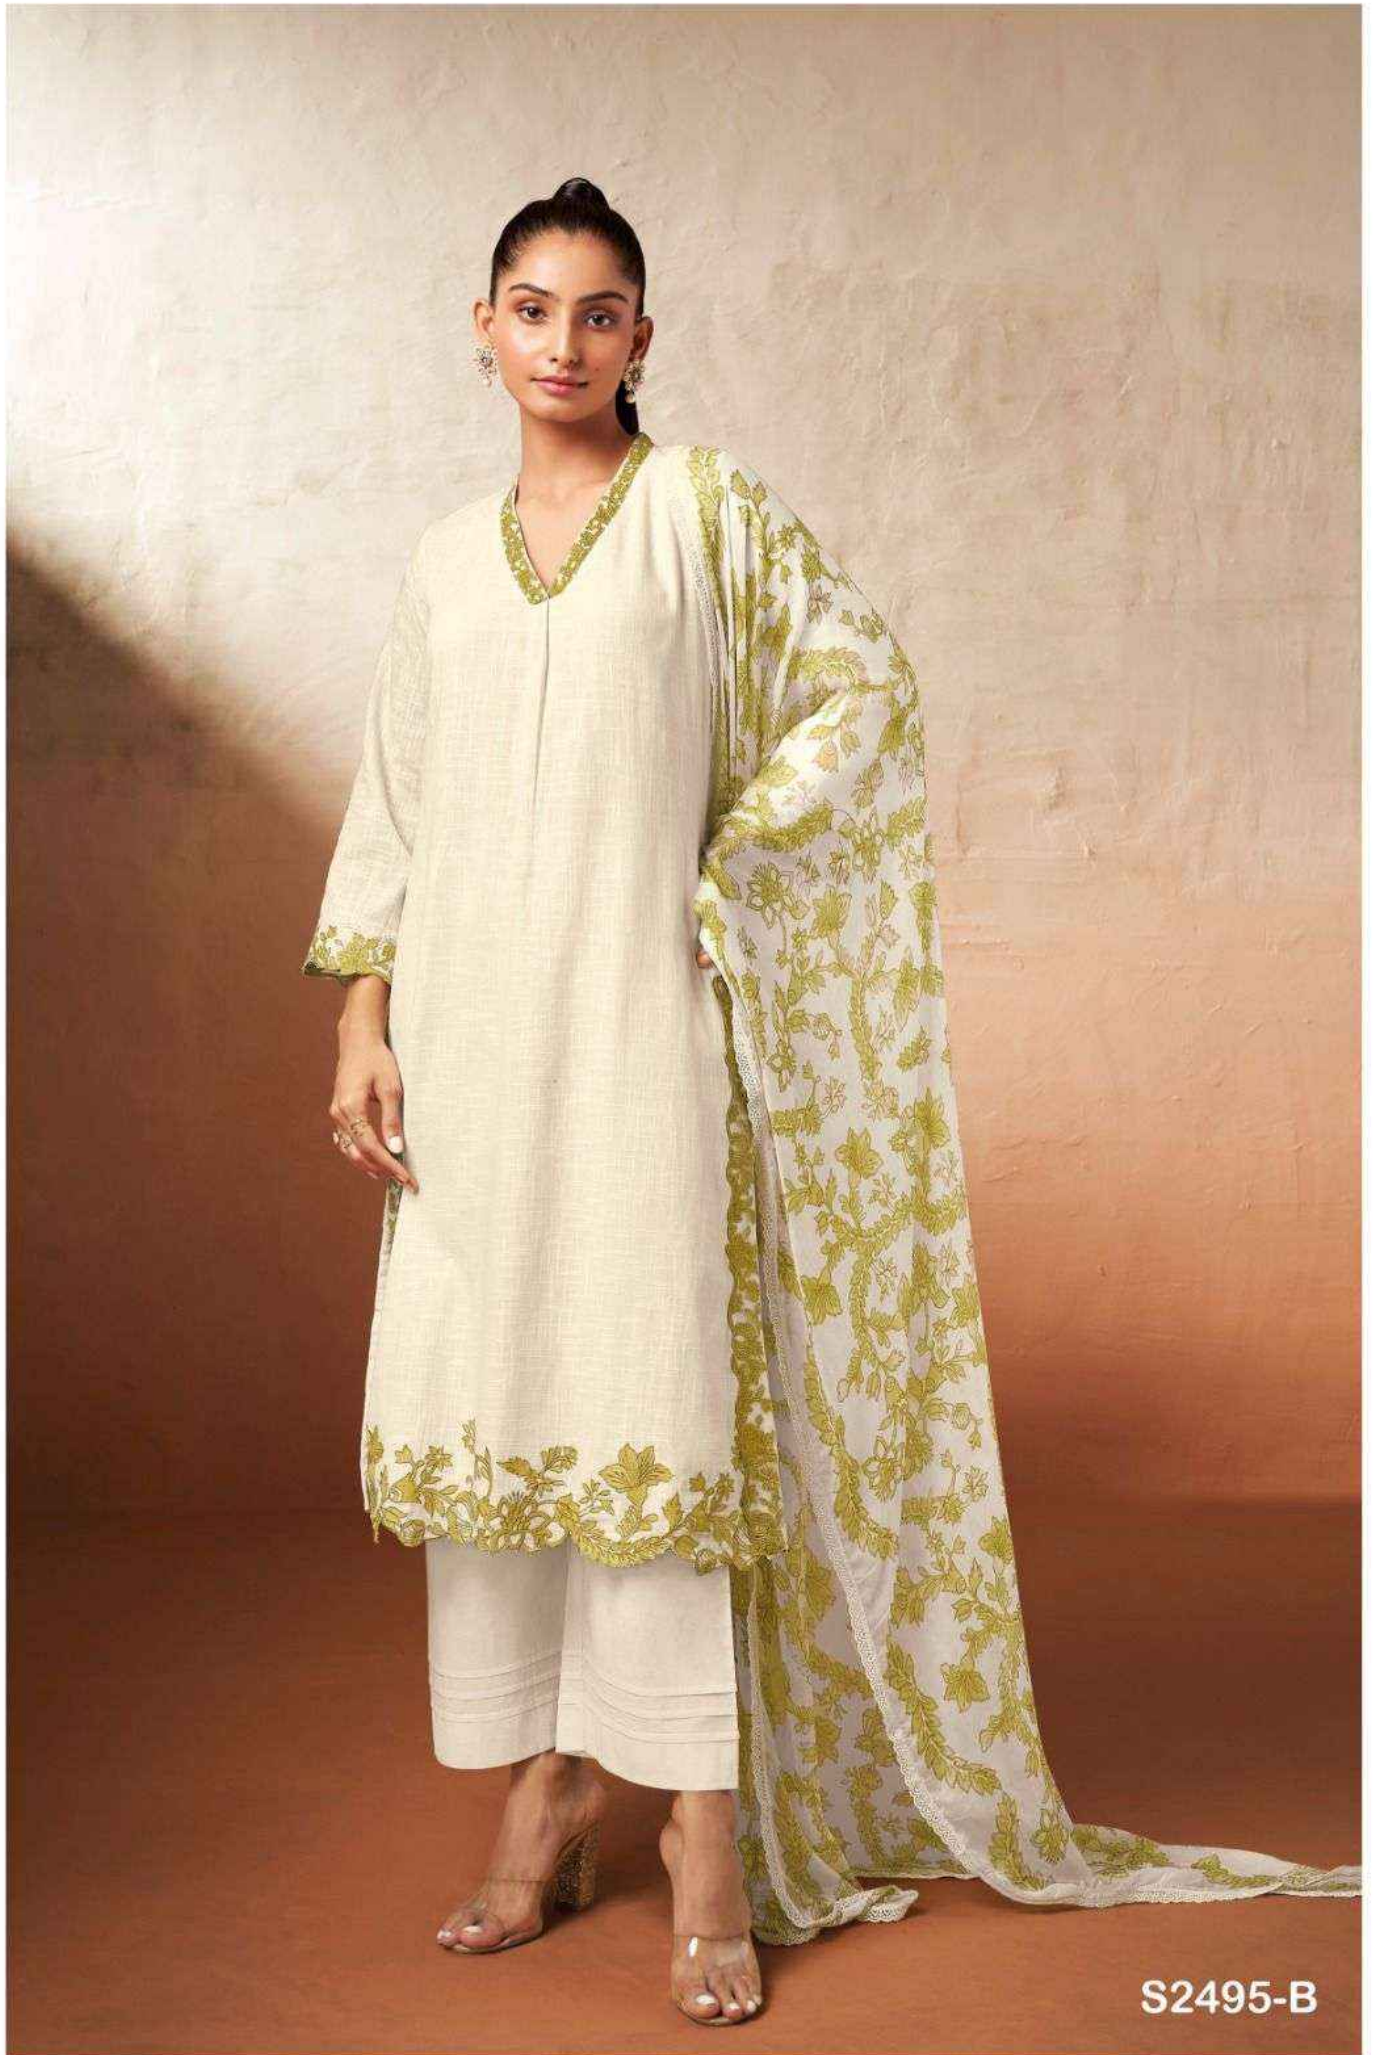

Ganga[®]
Jessi
S2495

S2495-A

S2495-A

PRODUCT NAME	JESSI
D.NO.	S2495
DESCRIPTION	<p>TOP PREMIUM COTTON LINEN SOLID WITH EMBROIDERY ON DAMAN, SLEEVE AND FRONT</p> <p>BOTTOM PREMIUM COTTON SOLID COLOUR</p> <p>DUPATTA PURE CHIFFON PRINTED WITH EMBROIDERY LACE</p>
HSN CODE	520831
WHOLESALE PRICE	1790/- EACH+GST(EXTRA)

Ganga[®]
Jessi
S2495

S2495-B

Ganga®

S2495-A

S2495-B

Ganga®
Jessi
S2495- A/B