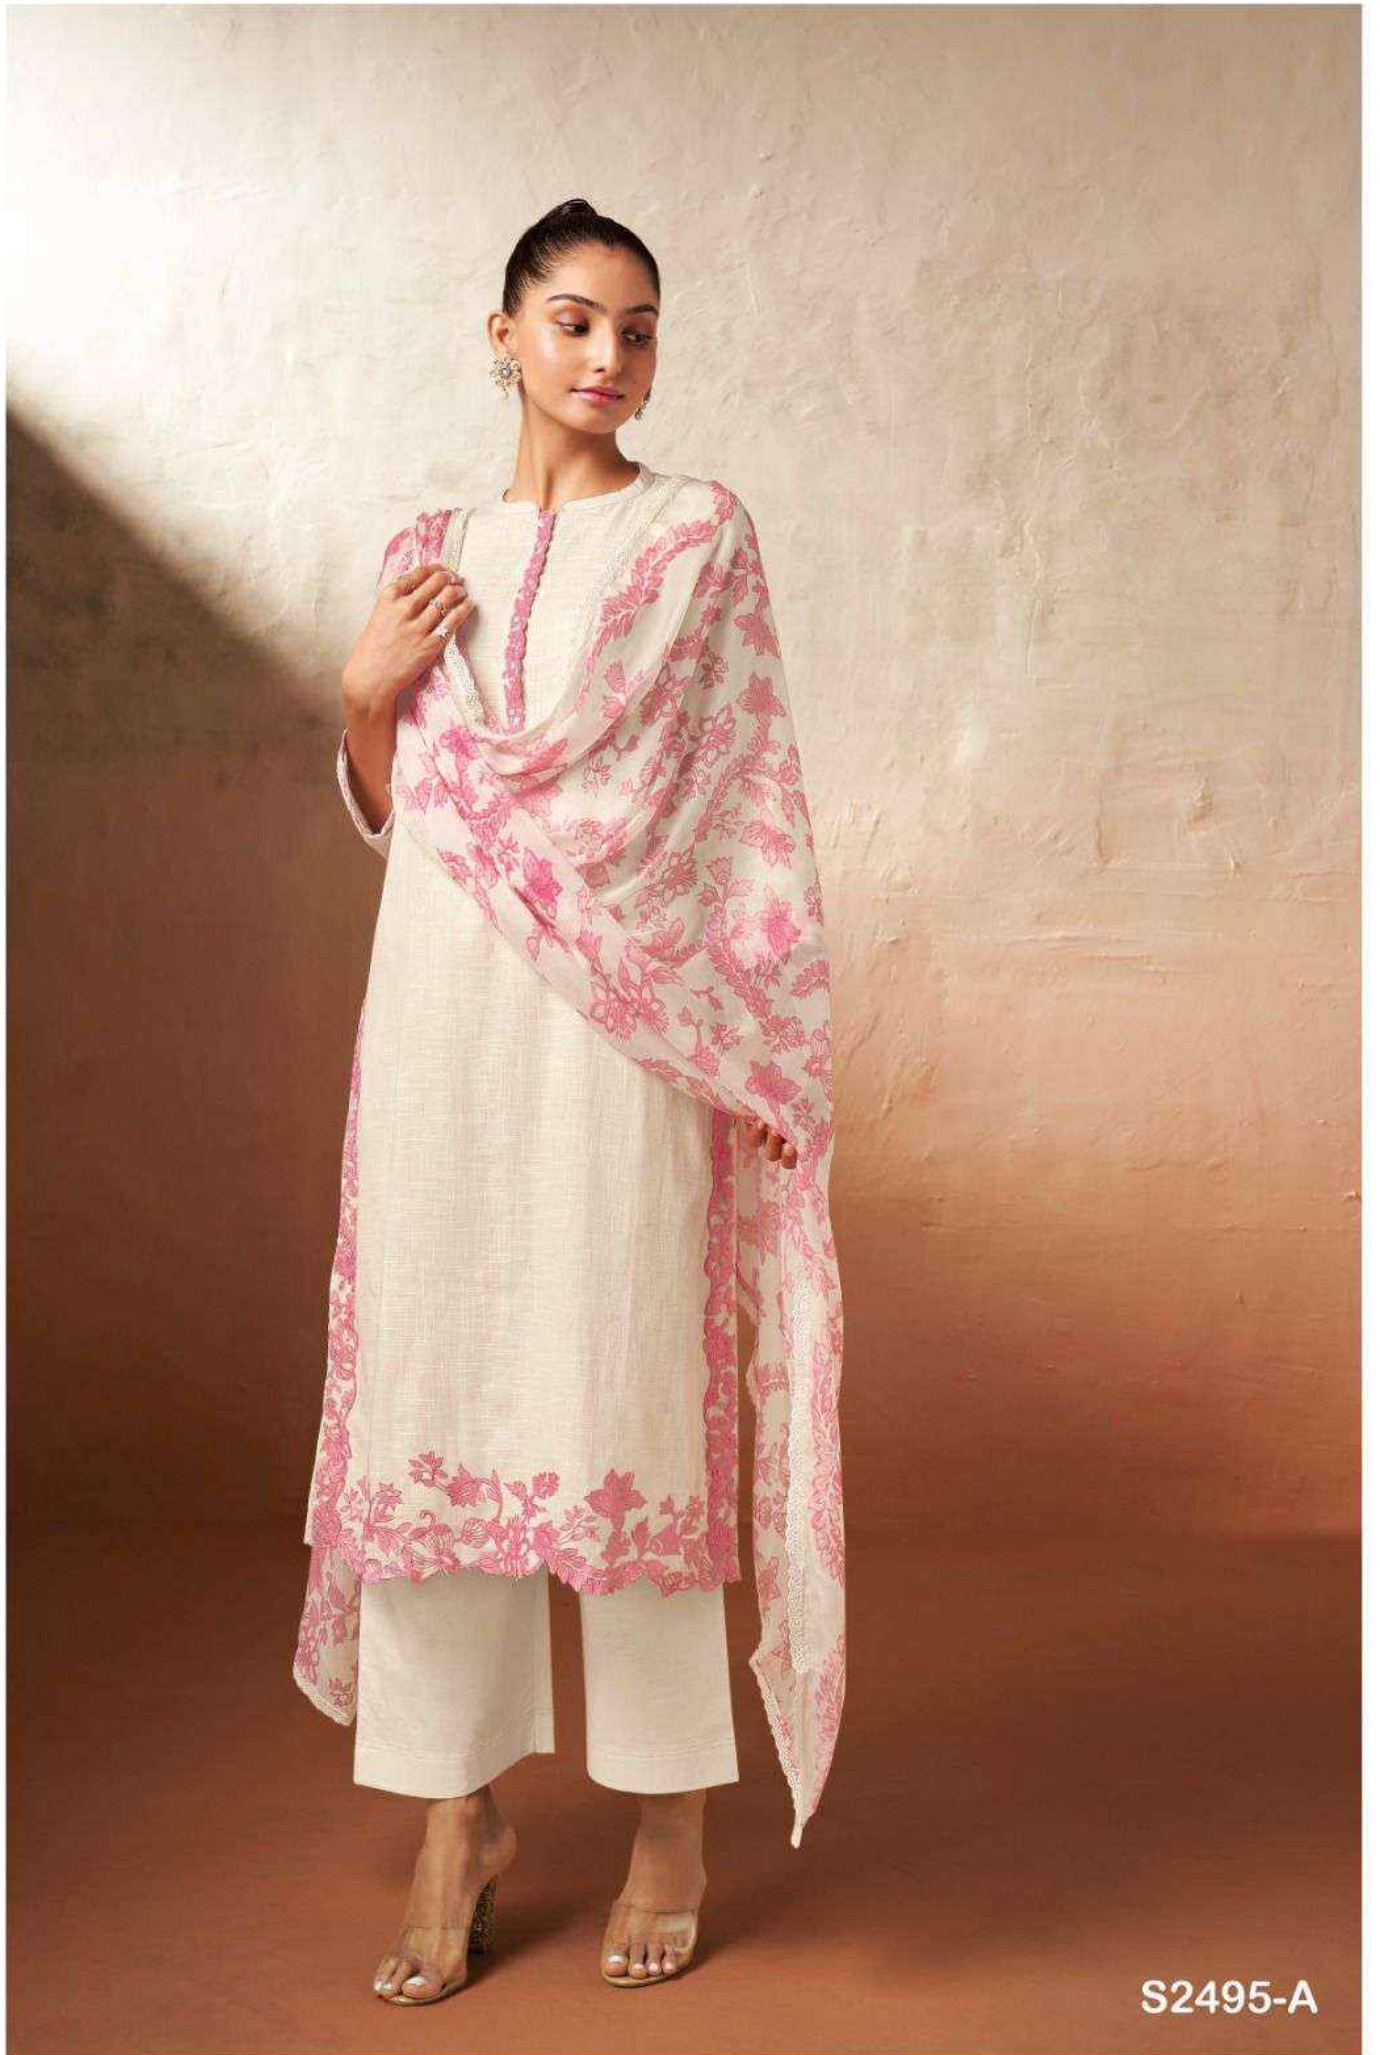

Ganga®
Jessi
S2495

S2495-A

S2495-A

PRODUCT NAME	JESSI
D.NO.	S2495
DESCRIPTION	TOP PREMIUM COTTON LINEN SOLID WITH EMBROIDERY ON DAMAN, SLEEVE AND FRONT BOTTOM PREMIUM COTTON SOLID COLOUR DUPATTA PURE CHIFFON PRINTED WITH EMBROIDERY LACE
HSN CODE	520831
WHOLESALE PRICE	1790/- EACH+GST(EXTRA)

Ganga®
Jessi
S2495

S2495-B

Ganga®

S2495-A

S2495-B

Ganga®
Jessi
S2495- A/B