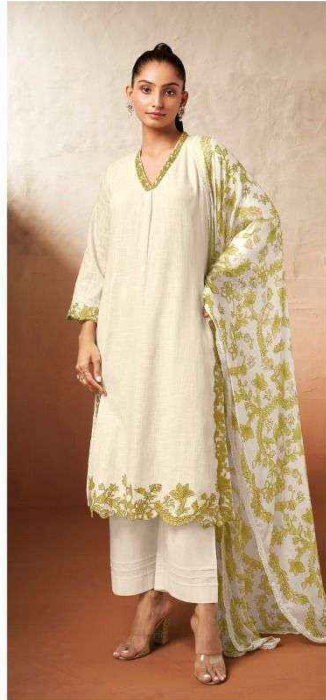

Ganga®  
Jessi  
S2495

S2495-A

S2495-A

|                 |  |
|-----------------|--|
| PRODUCT NAME    | <b>JESSI</b>   |
| D.NO.           | S2495  |
| DESCRIPTION     | <p><b>TOP</b><br/>PREMIUM COTTON LINEN SOLID WITH EMBROIDERY ON DAMAN, SLEEVE AND FRONT</p> <p><b>BOTTOM</b><br/>PREMIUM COTTON SOLID COLOUR</p> <p><b>DUPATTA</b><br/>PURE CHIFFON PRINTED WITH EMBROIDERY LACE</p> |
| HSN CODE        | <b>520831</b>  |
| WHOLESALE PRICE | <b>1790/- EACH+GST(EXTRA)</b>  |

Ganga®  
Jessi  
S2495

S2495-B

Ganga®

S2495-A

S2495-B

Ganga®  
Jessi  
S2495- A/B