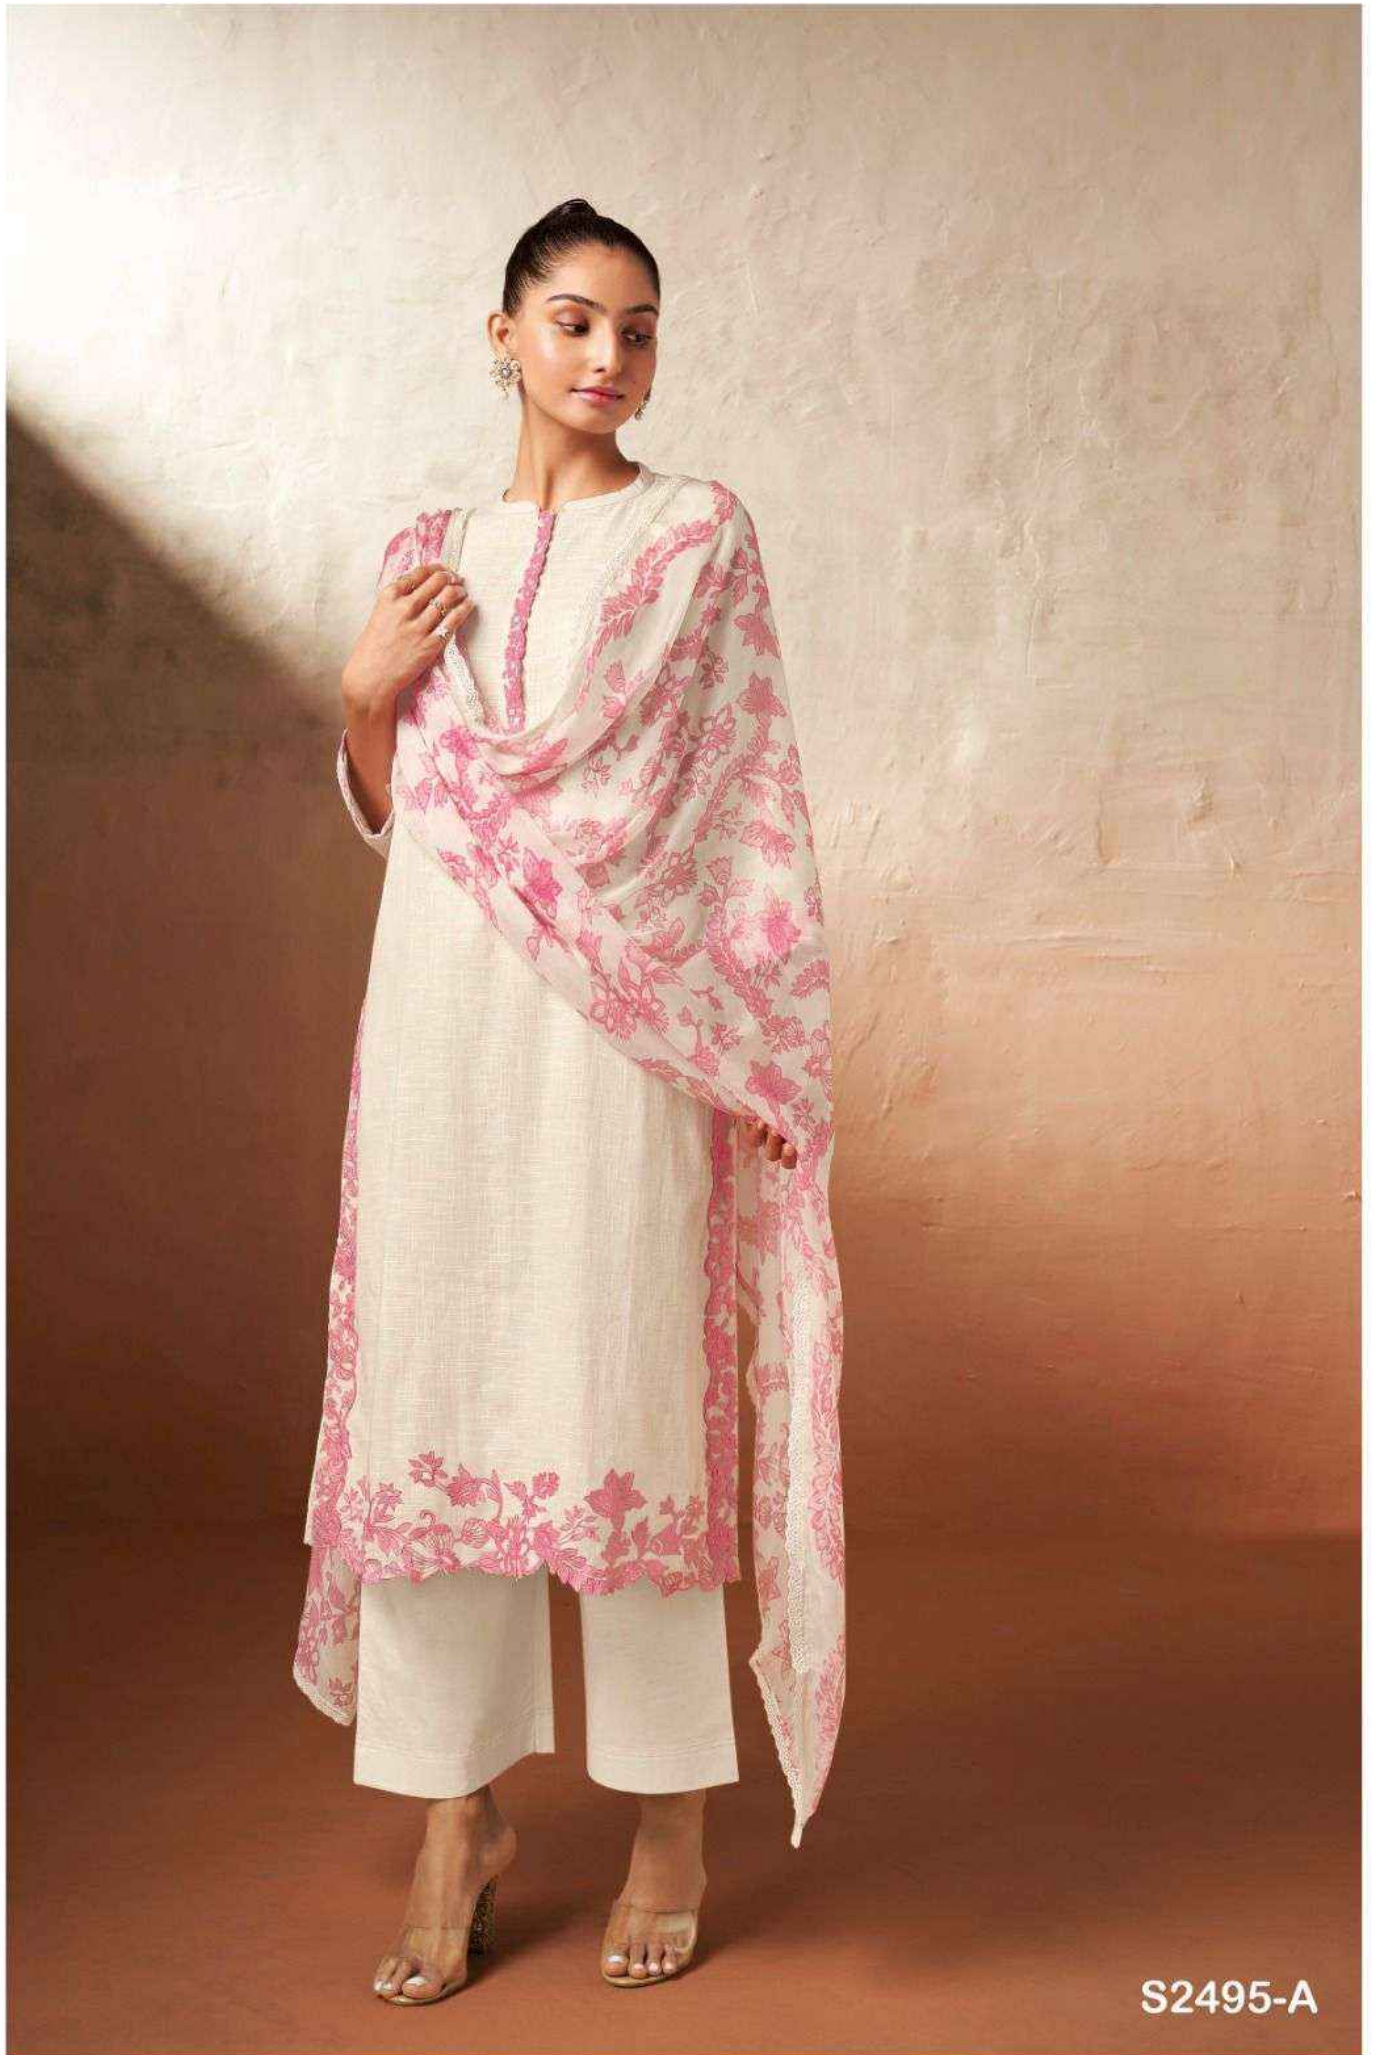

Ganga®  
Jessi  
S2495

S2495-A

S2495-A

|                 |  |
|-----------------|--|
| PRODUCT NAME    | <b>JESSI</b>   |
| D.NO.           | S2495  |
| DESCRIPTION     | <p><b>TOP</b><br/>PREMIUM COTTON LINEN SOLID WITH EMBROIDERY ON DAMAN, SLEEVE AND FRONT</p> <p><b>BOTTOM</b><br/>PREMIUM COTTON SOLID COLOUR</p> <p><b>DUPATTA</b><br/>PURE CHIFFON PRINTED WITH EMBROIDERY LACE</p> |
| HSN CODE        | <b>520831</b>  |
| WHOLESALE PRICE | <b>1790/- EACH+GST(EXTRA)</b>  |

Ganga®  
Jessi  
S2495

S2495-B

Ganga®

S2495-A

S2495-B

Ganga®  
Jessi  
S2495- A/B