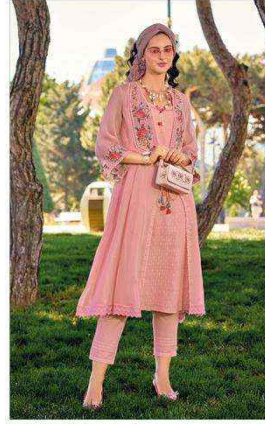

*fashion*

INDIAN ETHNIC WEAR

life-enhancing **42683**

KAILEE™

*fashion*

ERIDE ERBEG WEM

Most interesting 42684

KAILEE

fashions

INDIAN ETHNIC WEAR

Gives pleasure 42685

42681

42682

42683

42684

42685