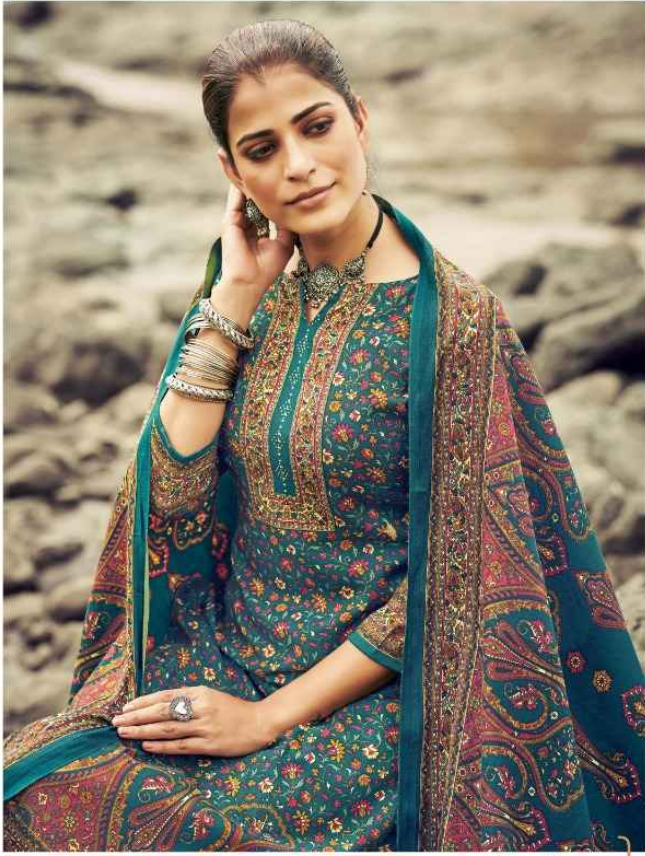

Vaadiyaan
1055-007