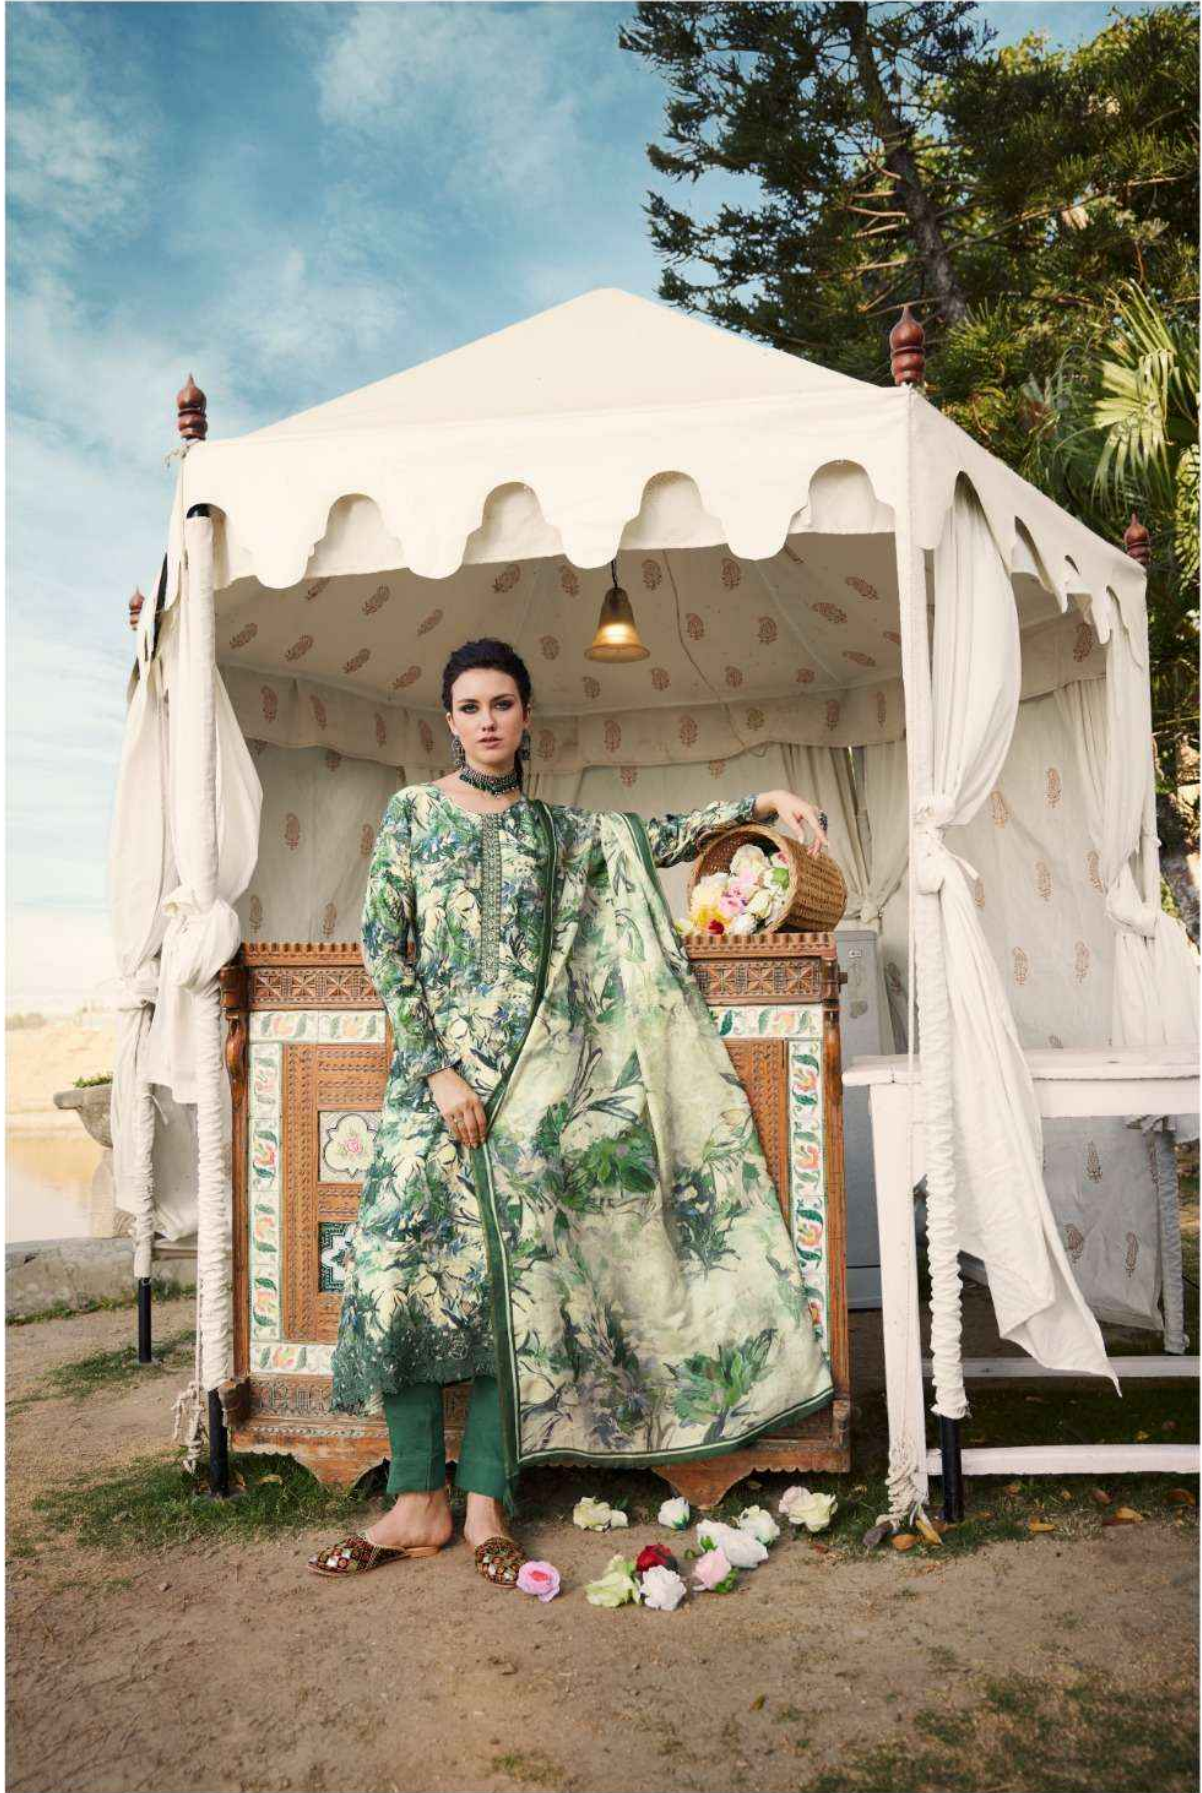

Ināāyā

new season
what's i / what's out

PRM[®]

T r e n d z

SEASON'S PHENOMENAL
Print Trends

Go
STYLISH

WEAR HAPPINESS

PRM[®]
Trendz

PRM[®]
Trendz

•
YOUTHFUL INDULGENCE

—
The colours of earth, pink and purple
are as soothing as they are luminous. Add a understated
radiance to your day with this dress.

PRM[®]
Trendz

PRM[®]
T r e n d z

D.No. 1001