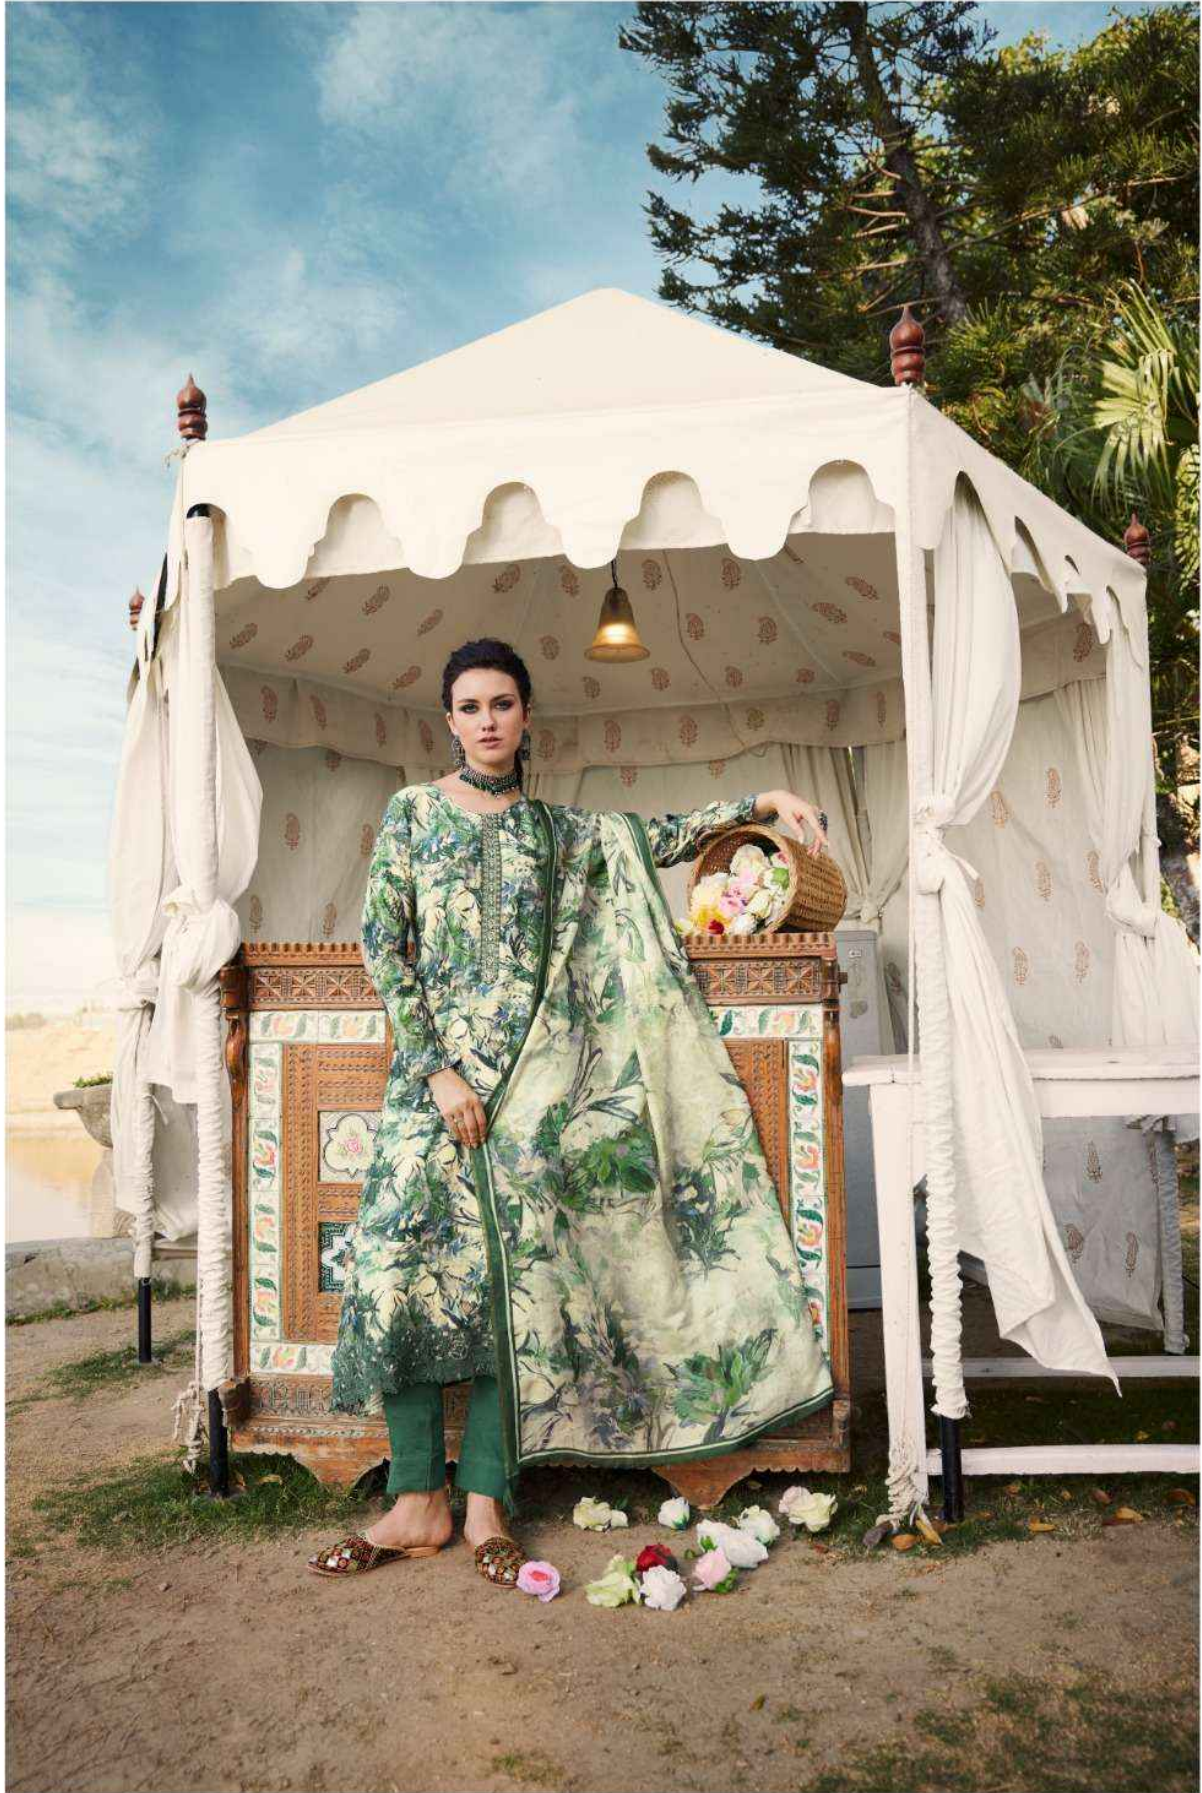

Ināāyā

new season
what's i / what's out

PRM[®]

T r e n d z

SEASON'S PHENOMENAL
Print Trends

Go
STYLISH

WEAR HAPPINESS

PRM®
Trendz

PRM[®]
Trendz

•
YOUTHFUL INDULGENCE

—
The colours of earth, pink and purple
are as soothing as they are luminous. Add a understated
radiance to your day with this dress.

PRM[®]
Trendz

PRM[®]
T r e n d z

D.No. 1001