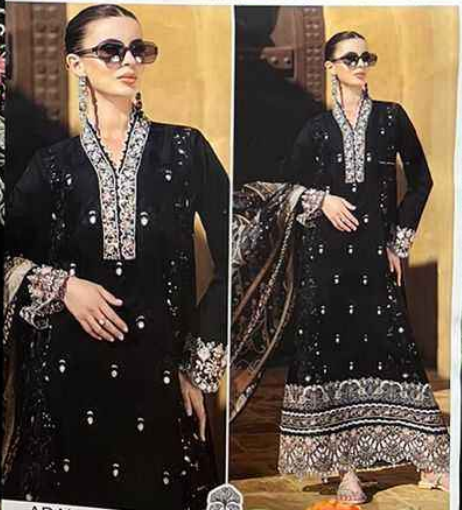

ADAN LIBAS
(LAWN COLLECTION)
VOL-1

1199/- 
ZAHA

TOP Cambric Cotton With
Heavy Embroidery Work

BOTTOM-INNER Semi Lawn **DUPATTA** Tubby Silk with Print

10305

10306

10307

ADAN LIBAS (LAWN COLLECTION) VOL-1 ZAHA D.No.103
TOP: Cambric Cotton With Heavy Embroidery Work BOTTOM: INNER: ... DUPAT

ADAN LIBAS
(LAWN COLLECTION)
VOL.1
ZAHARA
TOP: Cambic Cotton With Heavy Embroidery Work
BOTTOM: INN...

ADAN LIBAS
(LAWN COLLECTION)
VOL-1
TOP Cambric Cotton With
Heavy Embroidery Work
ZAHA
BOTTOM-INNER Sewn

ADAN LIBAS
(LAWN COLLECTION)
VOL-1

ZAH

Cambric Cotton With
TOP Heavy Embroidery Work

BOTTOM-INNER Sem

ADAN LIBAS
(LAWN COLLECTION)
VOC-1
TOP - Cambric Cotton With Heavy Embroidery Work
BOTTUM

ZAHARA

ADAN LIBAS
(LAWN COLLECTION)
VOL-1