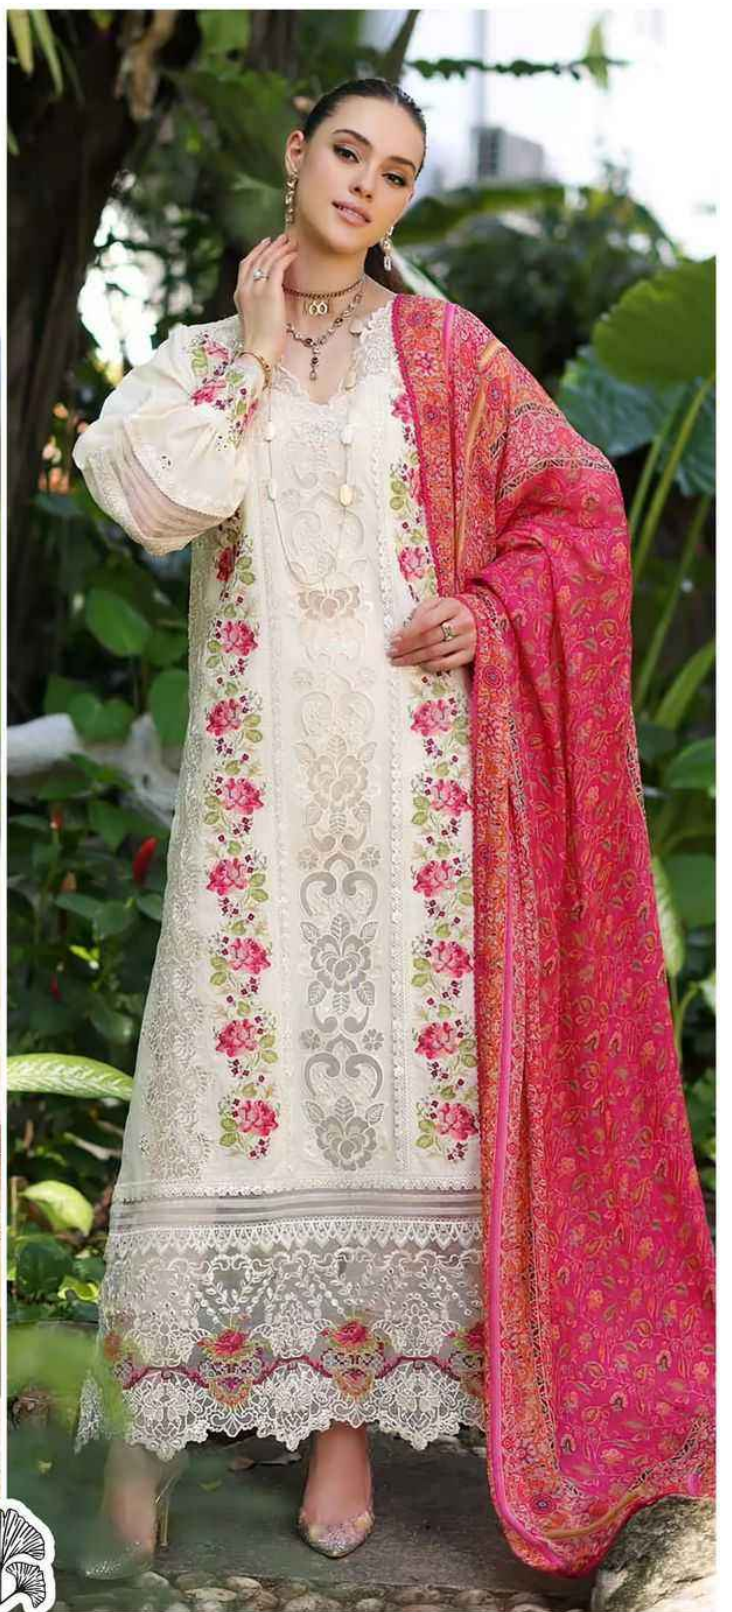

ADAN LIBAS
(LAWN COLLECTION)
VOL-1

1199/- 
ZAHA

TOP Cambric Cotton With
Heavy Embroidery Work

BOTTOM-INNER Semi Lawn **DUPATTA** Tubby Silk with Print

10305

10306

10307

ADAN LIBAS (LAWN COLLECTION) VOL-1 ZAHA D.No.103

TOP: Cambric Cotton With Heavy Embroidery Work BOTTOM: INNER: DUPAT

ADAN LIBAS
(LAWN COLLECTION)
VOL.1
TOP: Cambric Cotton With Heavy Embroidery Work
BOTTOM: INNE
ZAHARA

ADAN LIBAS
(LAWN COLLECTION)
VOL-1
TOP Cambric Cotton With
Heavy Embroidery Work
ZAHA
BOTTOM-INNER Sewn

ADAN LIBAS
(LAWN COLLECTION)
VOL-1

ZAH

Cambic Cotton With
TOP Heavy Embroidery Work

BOTTOM-INNER Sem

ADAN LIBAS
(LAWN COLLECTION)
VOC-1
TOP - Cambric Cotton With Heavy Embroidery Work
BOTTUS

ADAN LIBAS
(LAWN COLLECTION)
VOL-1

1199/- 
ZAHA

TOP Cambric Cotton With
Heavy Embroidery Work

BOTTOM-INNER Semi Lawn **DUPATTA** Tubby Silk with Print

10305

10306

10307

ADAN LIBAS
(LAWN COLLECTION)
VOL-1

ZAHA