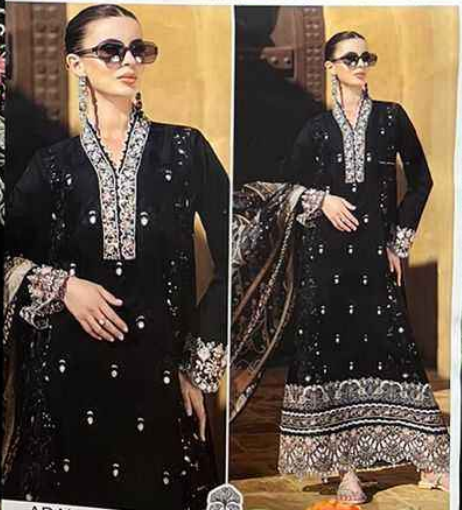

ADAN LIBAS
(LAWN COLLECTION)
VOL-1

1199/- 
ZAHA

TOP Cambric Cotton With
Heavy Embroidery Work

BOTTOM-INNER Semi Lawn **DUPATTA** Tubby Silk with Print

10305

10306

10307

ADAN LIBAS (LAWN COLLECTION) VOL-1 ZAHA D.No.103

TOP: Cambric Cotton With Heavy Embroidery Work BOTTOM: INNER: DUPAT

ADAN LIBAS
(LAWN COLLECTION)
VOL.1
TOP: Cambric Cotton With Heavy Embroidery Work
BOTTOM: INNE

ZAHARA

ADAN LIBAS
(LAWN COLLECTION)
VOL-1

ZAHA

TOP Cambric Cotton With Heavy Embroidery Work

BOTTOM-INNER Semi

ADAN LIBAS
(LAWN COLLECTION)
VOL-1

ZAH

Cambic Cotton With
TOP Heavy Embroidery Work

BOTTOM-INNER Sem

ADAN LIBAS
(LAWN COLLECTION)
VOC-1
TOP - Cambric Cotton With Heavy Embroidery Work
BOTTUS