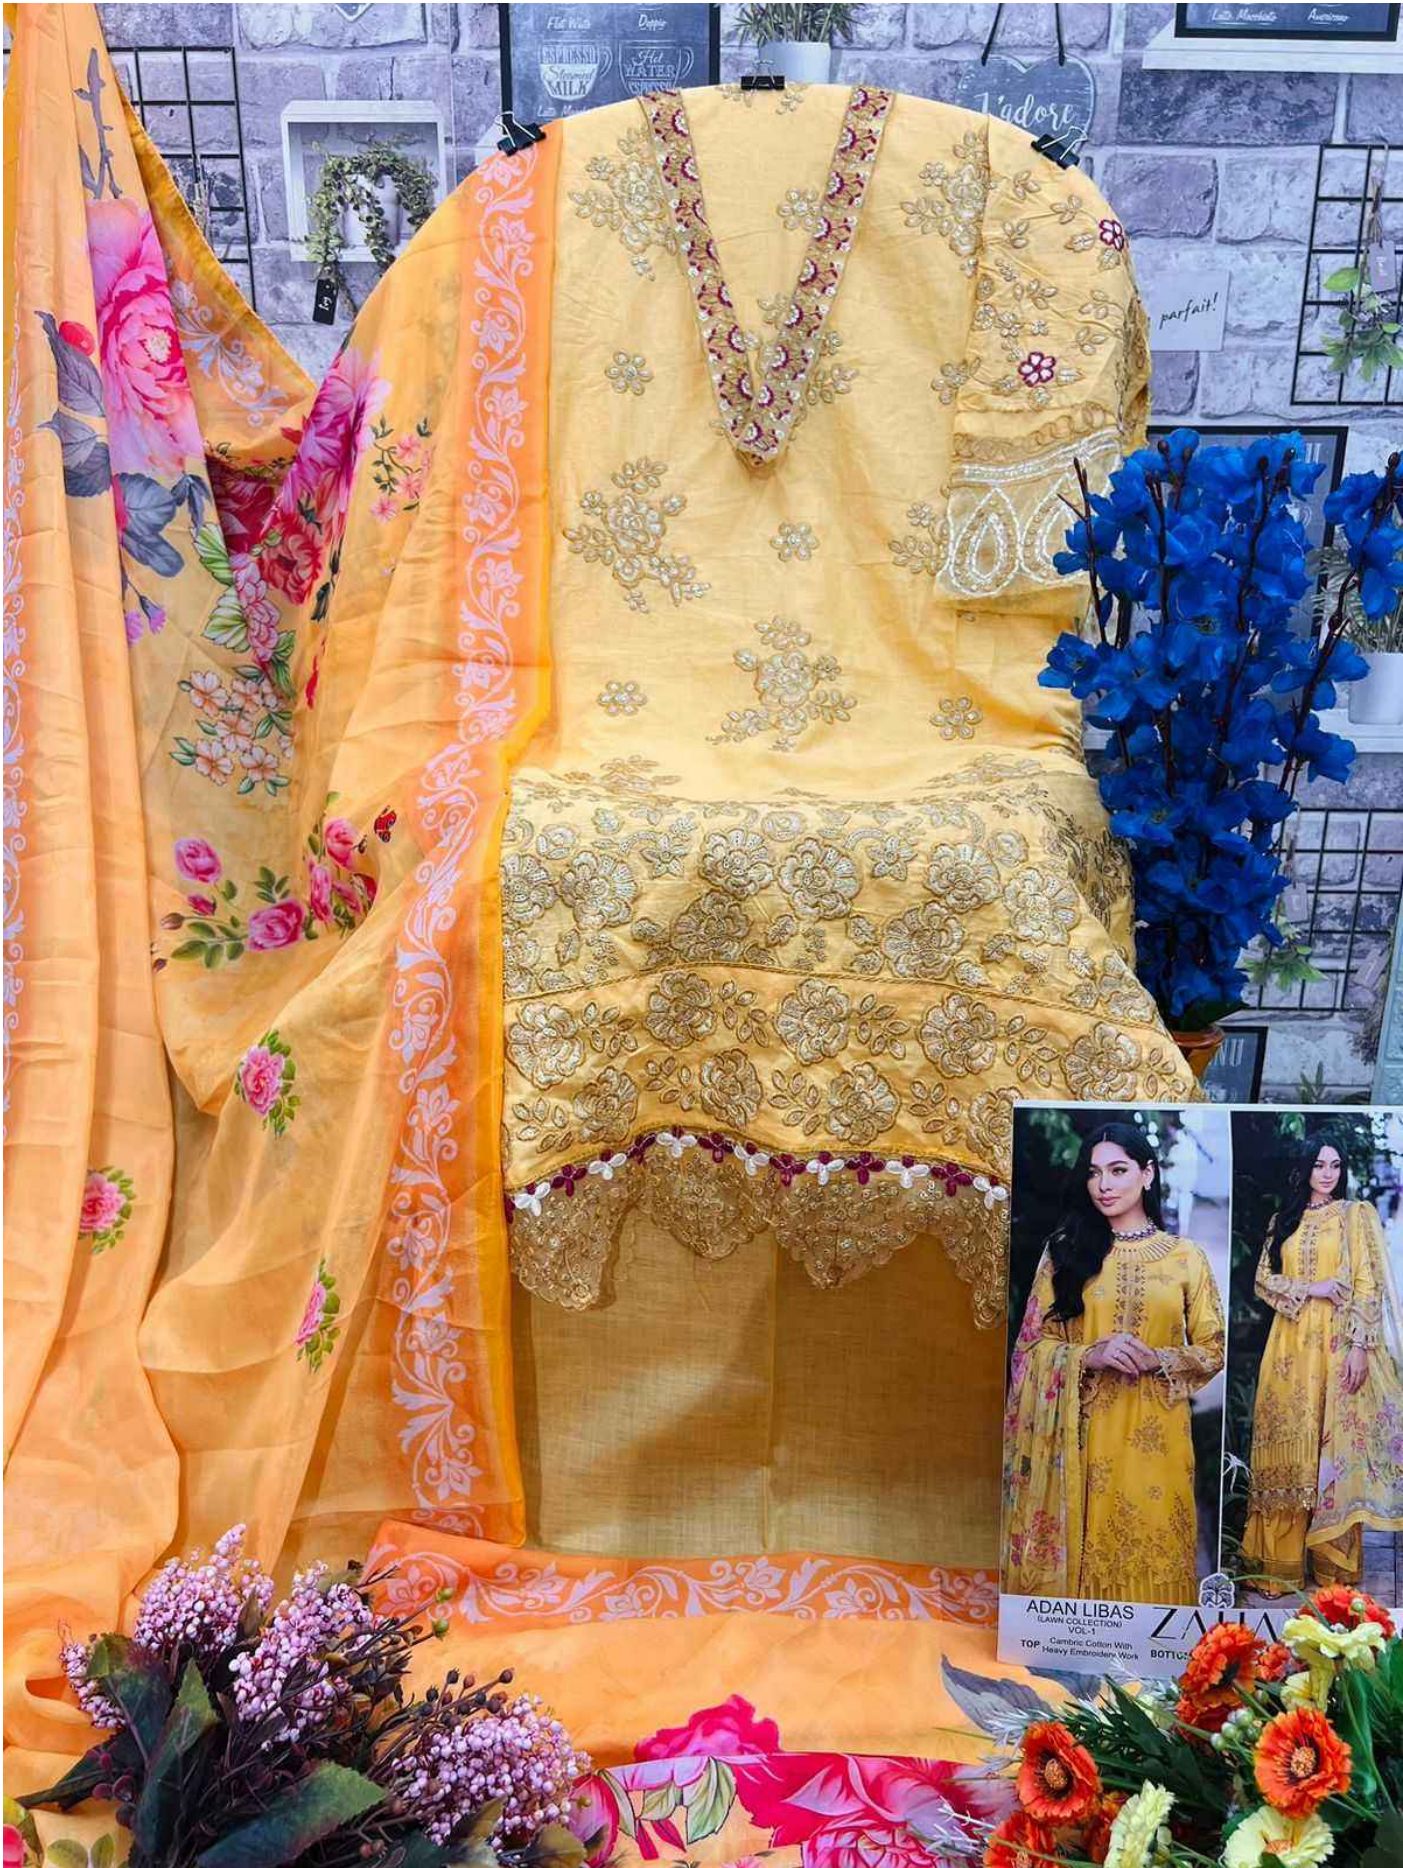

ADAN LIBAS
(LAWN COLLECTION)
VOL-1

1199/- 
ZAHA

TOP Cambric Cotton With
Heavy Embroidery Work

BOTTOM-INNER Semi Lawn **DUPATTA** Tubby Silk with Print

10305

10306

10307

ADAN LIBAS (LAWN COLLECTION) VOL-1 ZAHA D.No.103
TOP: Cambric Cotton With Heavy Embroidery Work BOTTOM: INNER: ... DUPAT

ADAN LIBAS
(LAWN COLLECTION)
VOL.1
ZAHARA
TOP: Cambic Cotton With Heavy Embroidery Work
BOTTOM: INN...

ADAN LIBAS
(LAWN COLLECTION)
VOL-1
TOP Cambric Cotton With
Heavy Embroidery Work
ZAHA
BOTTOM-INNER Sewn

ADAN LIBAS
(LAWN COLLECTION)
VOL-1

ZAH

Cambric Cotton With
TOP Heavy Embroidery Work

BOTTOM-INNER Sem

ADAN LIBAS
(LAWN COLLECTION)
VOC-1
TOP - Cambric Cotton With Heavy Embroidery Work
BOTTUM

ZAHARA

ADAN LIBAS
(LAWN COLLECTION)
VOL-1

1199/- 
ZAHA

TOP Cambric Cotton With
Heavy Embroidery Work

BOTTOM-INNER Semi Lawn **DUPATTA** Tubby Silk with Print

10305

10306

10307

ADAN LIBAS
(LAWN COLLECTION)
VOL-1

ZAHA