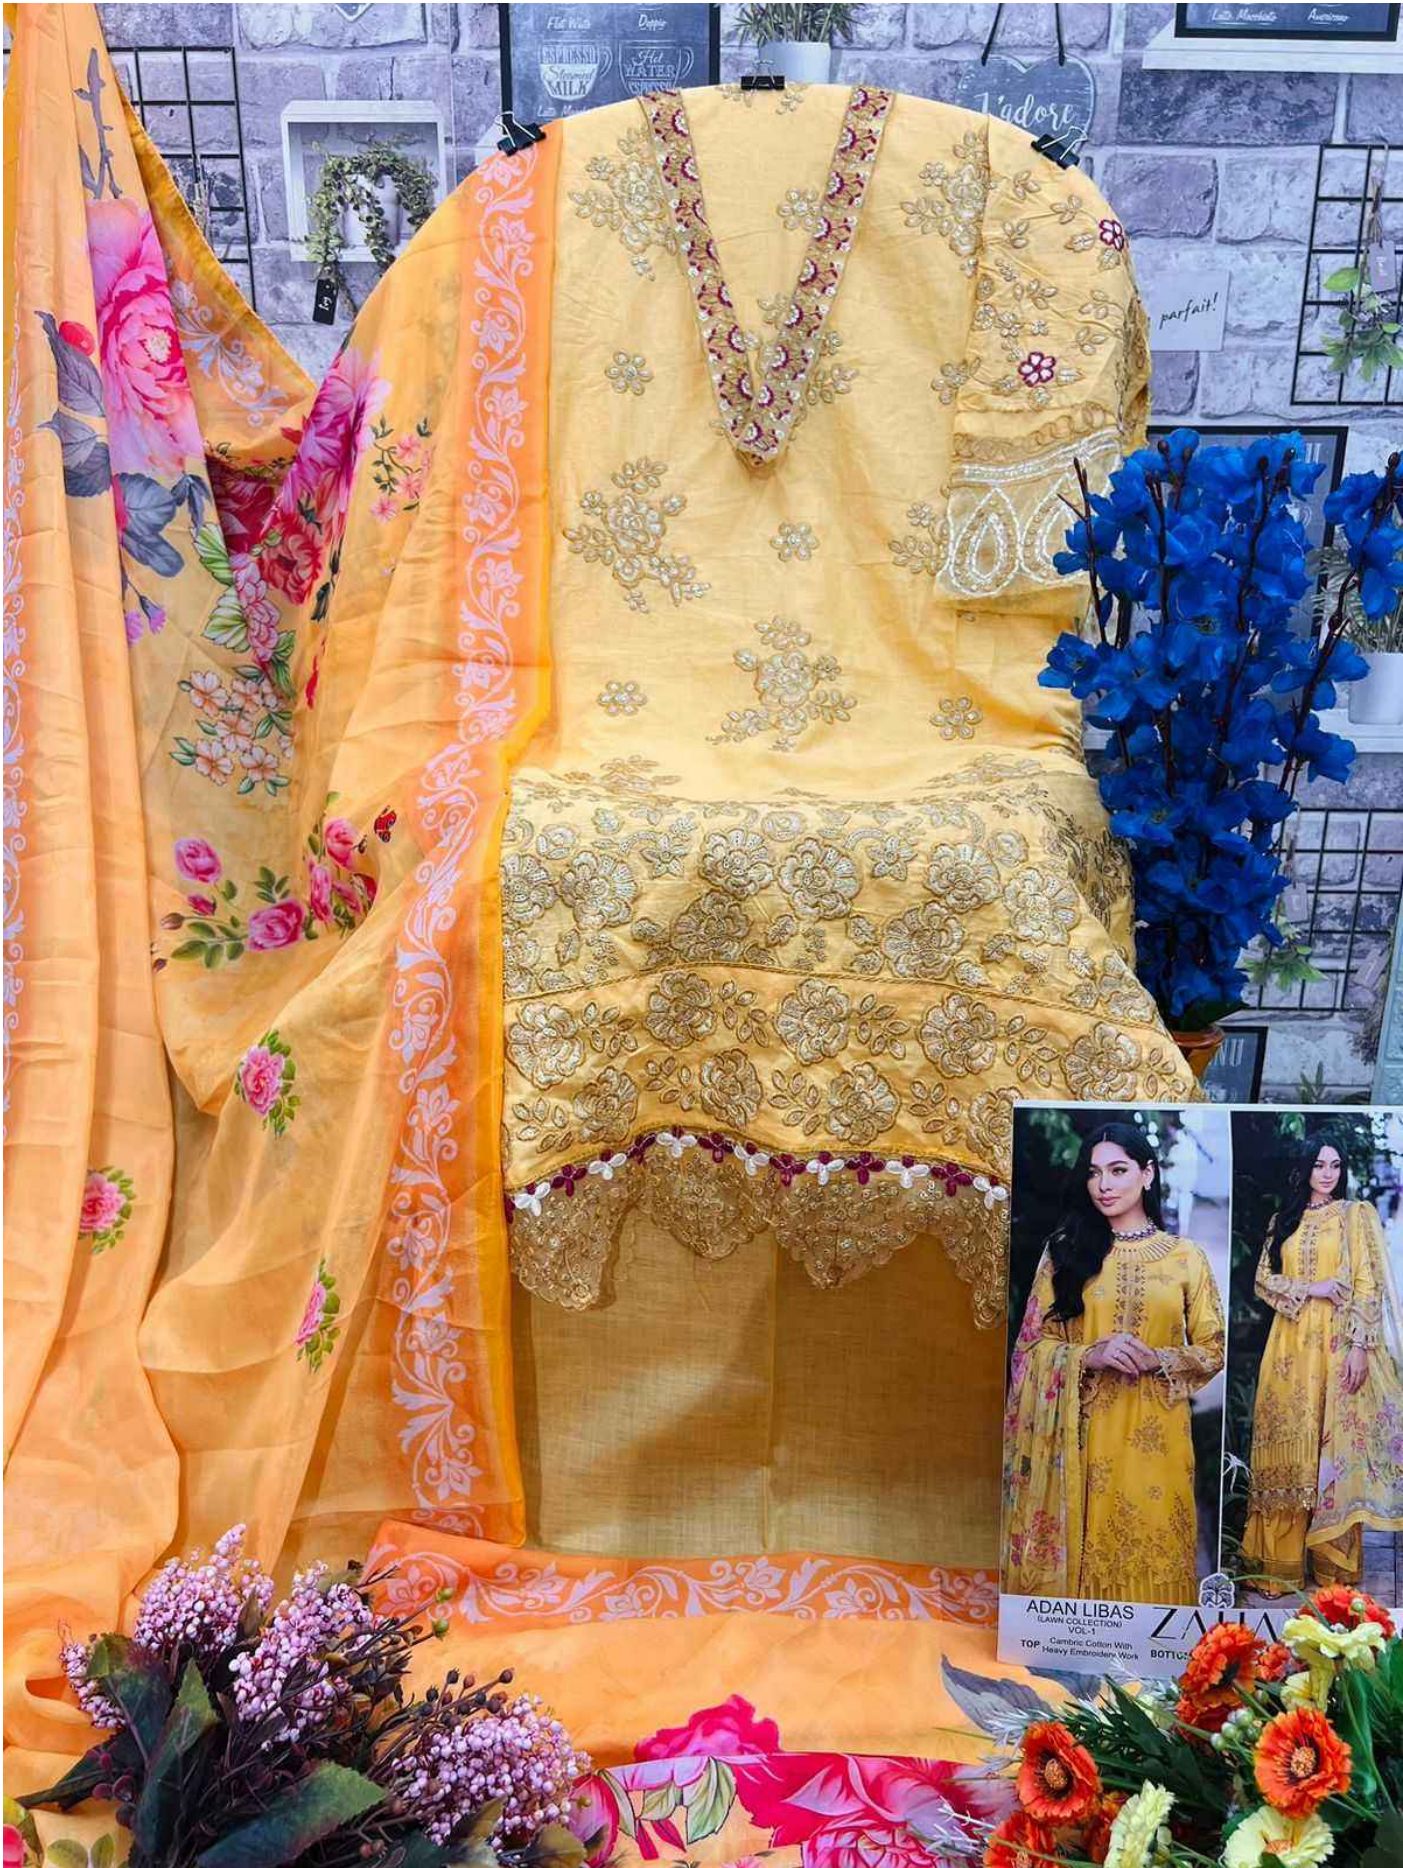

ADAN LIBAS
(LAWN COLLECTION)
VOL-1

1199/- 
ZAHA

TOP Cambric Cotton With
Heavy Embroidery Work

BOTTOM-INNER Semi Lawn **DUPATTA** Tubby Silk with Print

10305

10306

10307

ADAN LIBAS (LAWN COLLECTION) VOL-1 ZAHA D.No.103

TOP: Cambric Cotton With Heavy Embroidery Work BOTTOM: INNER: DUPAT

ADAN LIBAS
(LAWN COLLECTION)
VOL.1
TOP: Cambric Cotton With Heavy Embroidery Work
BOTTOM: INNE

ZAHARA

ADAN LIBAS
(LAWN COLLECTION)
VOL-1

ZAHA

TOP Cambric Cotton With Heavy Embroidery Work

BOTTOM-INNER Semi

ADAN LIBAS
(LAWN COLLECTION)
VOL-1

ZAH

Cambic Cotton With
TOP Heavy Embroidery Work

BOTTOM-INNER Sem

ADAN LIBAS
(LAWN COLLECTION)
VOC-1
TOP - Cambric Cotton With Heavy Embroidery Work
BOTTUS

ADAN LIBAS
(LAWN COLLECTION)
VOL-1

1199/- 
ZAHA

TOP Cambric Cotton With Heavy Embroidery Work

BOTTOM-INNER Semi Lawn **DUPATTA** Tubby Silk with Print

10305

10306

10307

ADAN LIBAS
(LAWN COLLECTION)
VOL-1