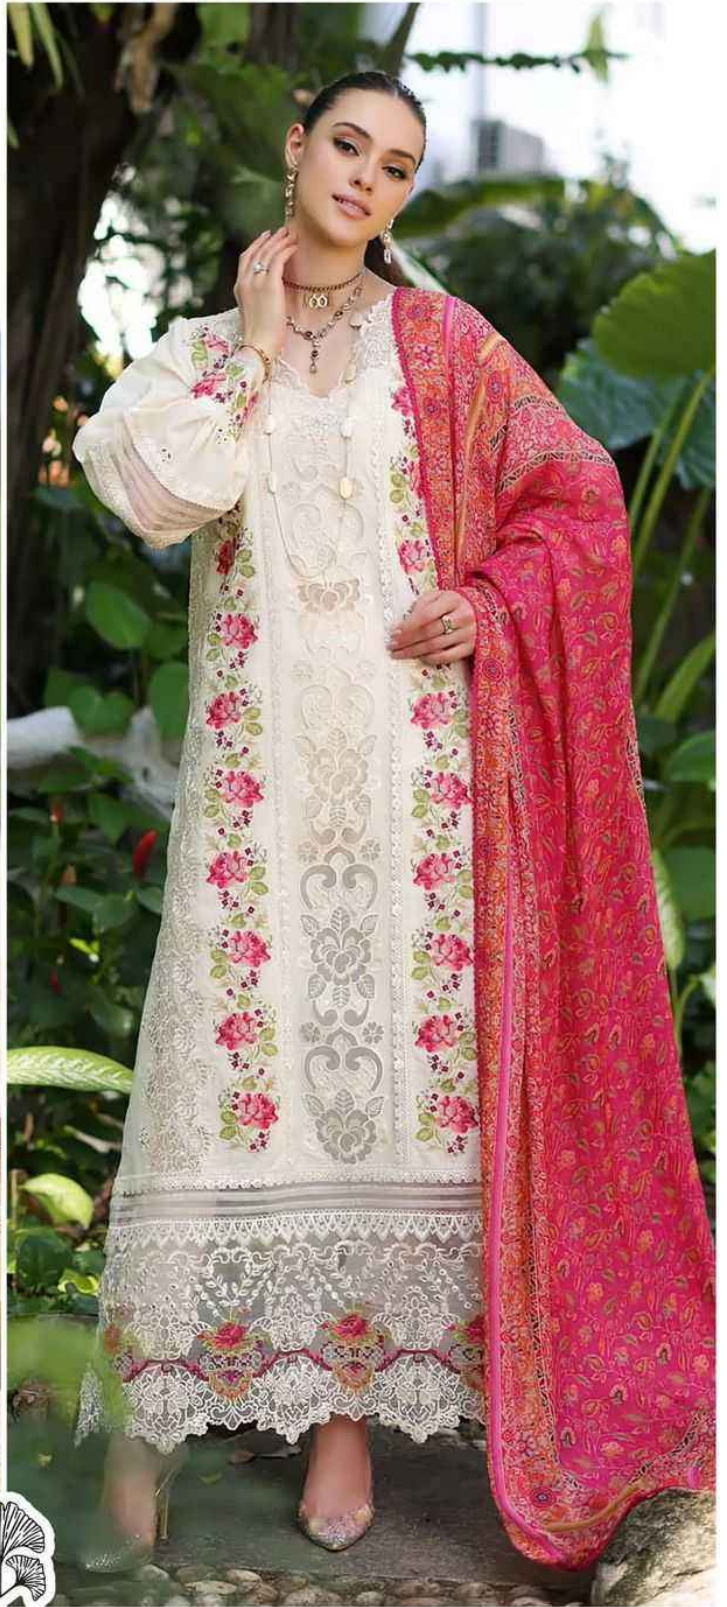

**ADAN LIBAS**  
(LAWN COLLECTION)  
VOL-1

**1199/-**   
**ZAHA**

**TOP** Cambric Cotton With  
Heavy Embroidery Work

**BOTTOM-INNER** Semi Lawn **DUPATTA** Tubby Silk with Print

10305

10306

10307

ADAN LIBAS (LAWN COLLECTION) VOL-1 ZAHA D.No. 103  
TOP: Cambric Cotton With Heavy Embroidery Work BOTTOM: INNER: ... DUPAT

ADAN LIBAS  
(LAWN COLLECTION)  
VOL.1  
ZAHARA  
TOP: Cambic Cotton With Heavy Embroidery Work  
BOTTOM: INN...

ADAN LIBAS  
(LAWN COLLECTION)  
VOL-1  
TOP Cambric Cotton With  
Heavy Embroidery Work  
**ZAHA**  
BOTTOM-INNER Sewn

ADAN LIBAS  
(LAWN COLLECTION)  
VOL-1

ZAH

Cambic Cotton With  
TOP Heavy Embroidery Work

BOTTOM-INNER Sem

**ADAN LIBAS**  
(LAWN COLLECTION)  
VOC-1  
TOP - Cambric Cotton With Heavy Embroidery Work  
BOTTUS

**ZAHARA**

**ADAN LIBAS**  
(LAWN COLLECTION)  
VOL-1

**1199/-**   
**ZAHA**

**TOP** Cambric Cotton With  
Heavy Embroidery Work

**BOTTOM-INNER** Semi Lawn **DUPATTA** Tubby Silk with Print

10305

10306

10307