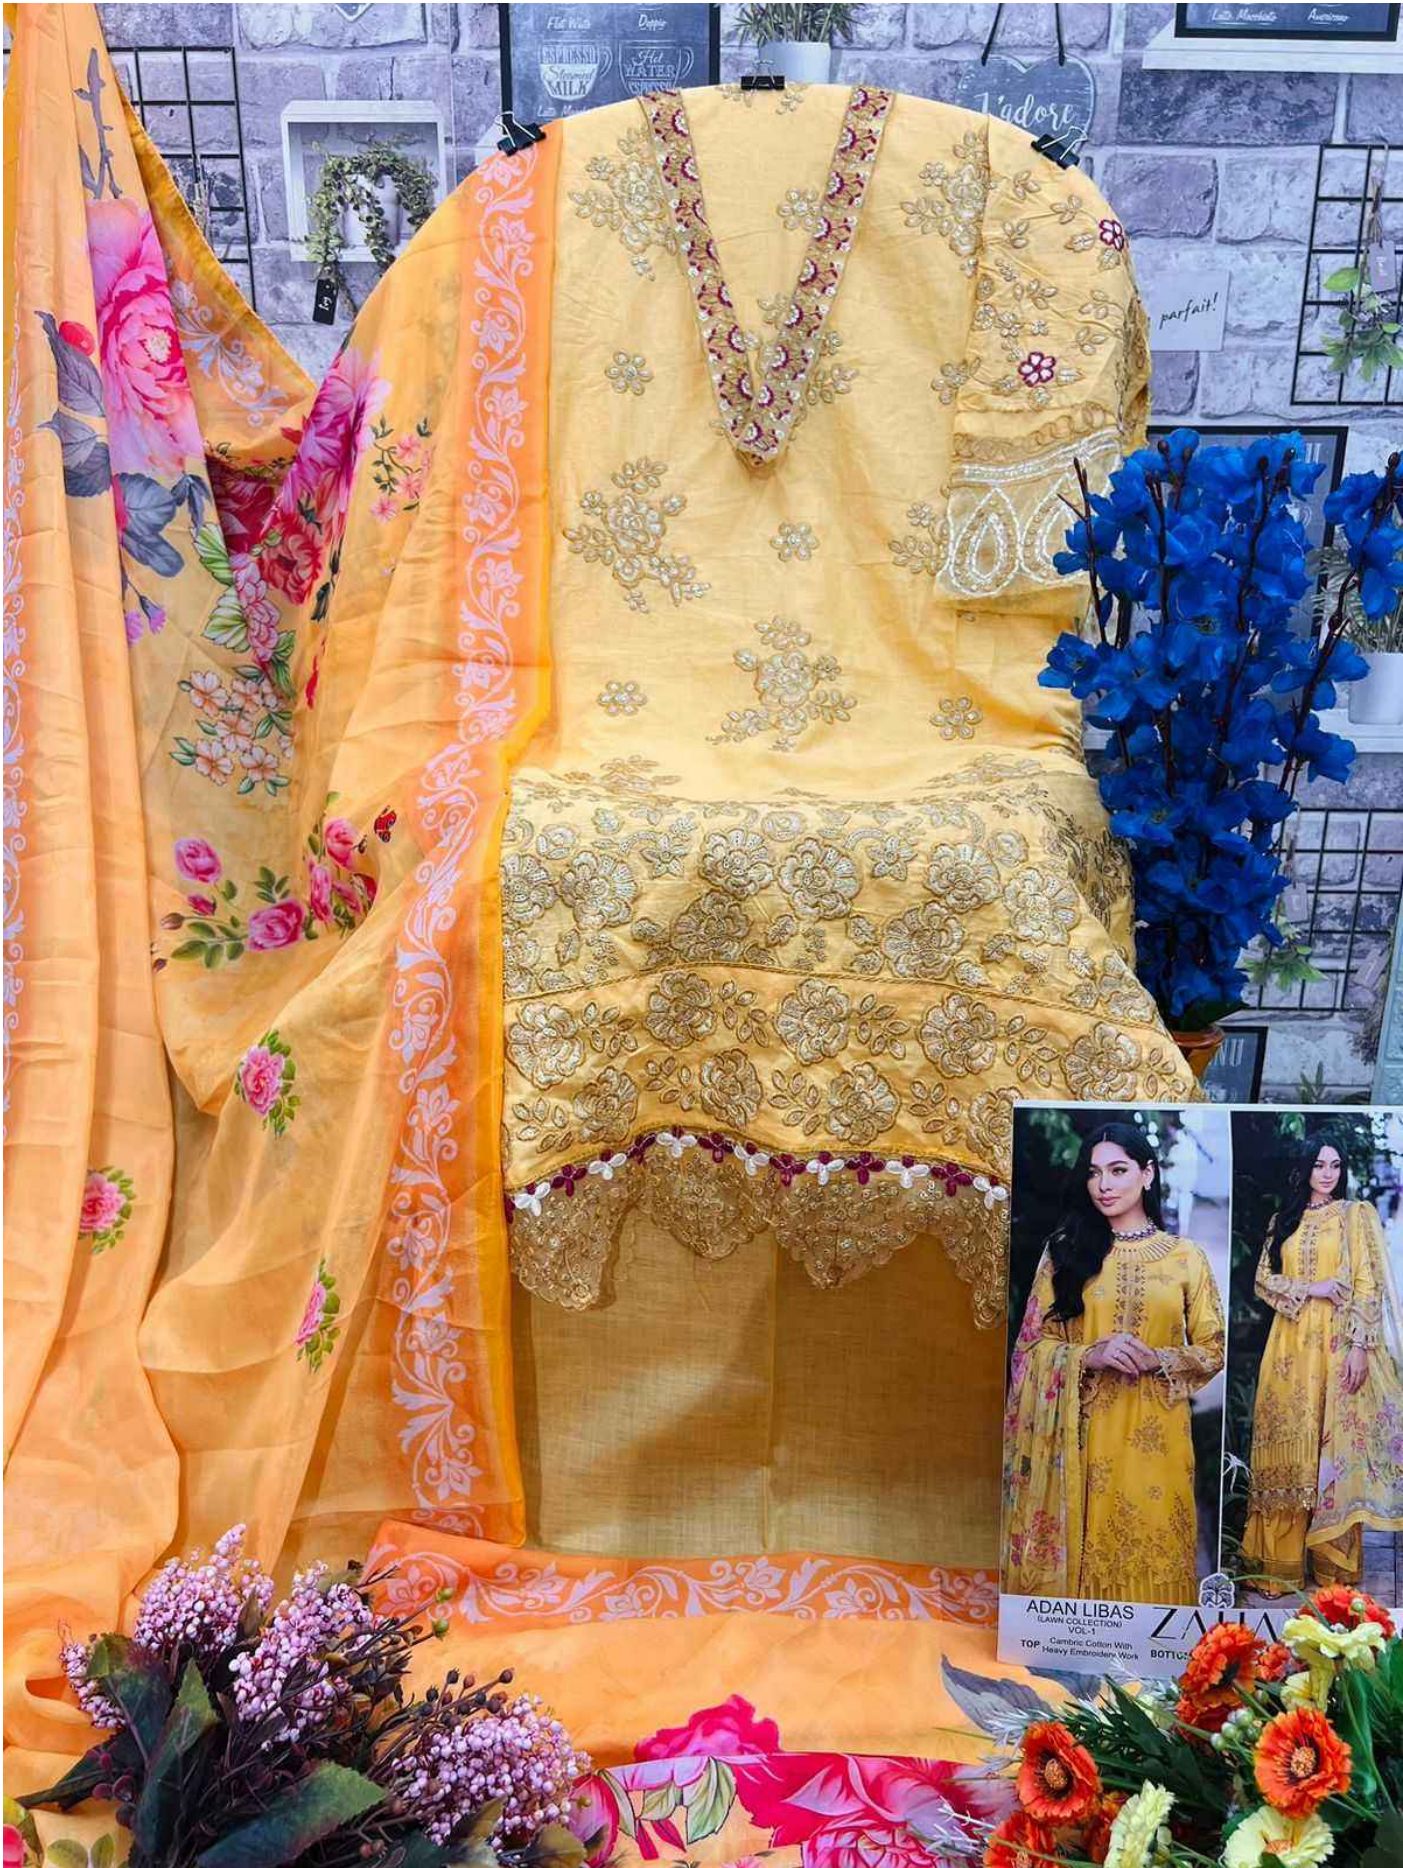

**ADAN LIBAS**  
(LAWN COLLECTION)  
VOL-1

**1199/-**   
**ZAHA**

**TOP** Cambric Cotton With  
Heavy Embroidery Work

**BOTTOM-INNER** Semi Lawn **DUPATTA** Tubby Silk with Print

10305

10306

10307

ADAN LIBAS (LAWN COLLECTION) VOL-1 ZAHA D.No. 103  
TOP: Cambric Cotton With Heavy Embroidery Work BOTTOM: INNER: ... DUPAT

ADAN LIBAS  
(LAWN COLLECTION)  
VOL.1  
ZAHARA  
TOP: Cambic Cotton With Heavy Embroidery Work  
BOTTOM: INN...

ADAN LIBAS  
(LAWN COLLECTION)  
VOL-1  
TOP Cambric Cotton With  
Heavy Embroidery Work  
**ZAHA**  
BOTTOM-INNER Sewn

ADAN LIBAS  
(LAWN COLLECTION)  
VOL-1

ZAH

Cambic Cotton With  
TOP Heavy Embroidery Work

BOTTOM-INNER Sem

**ADAN LIBAS**  
(LAWN COLLECTION)  
VOC-1  
TOP - Cambric Cotton With Heavy Embroidery Work  
BOTTUS

**TOP** Cambric Cotton With  
Heavy Embroidery Work

**BOTTOM-INNER** Semi Lawn

**DUPATTA** Tubby Silk with  
Print

ZAHA

ADAN LIBAS

(LAWN COLLECTION)

VOL-1