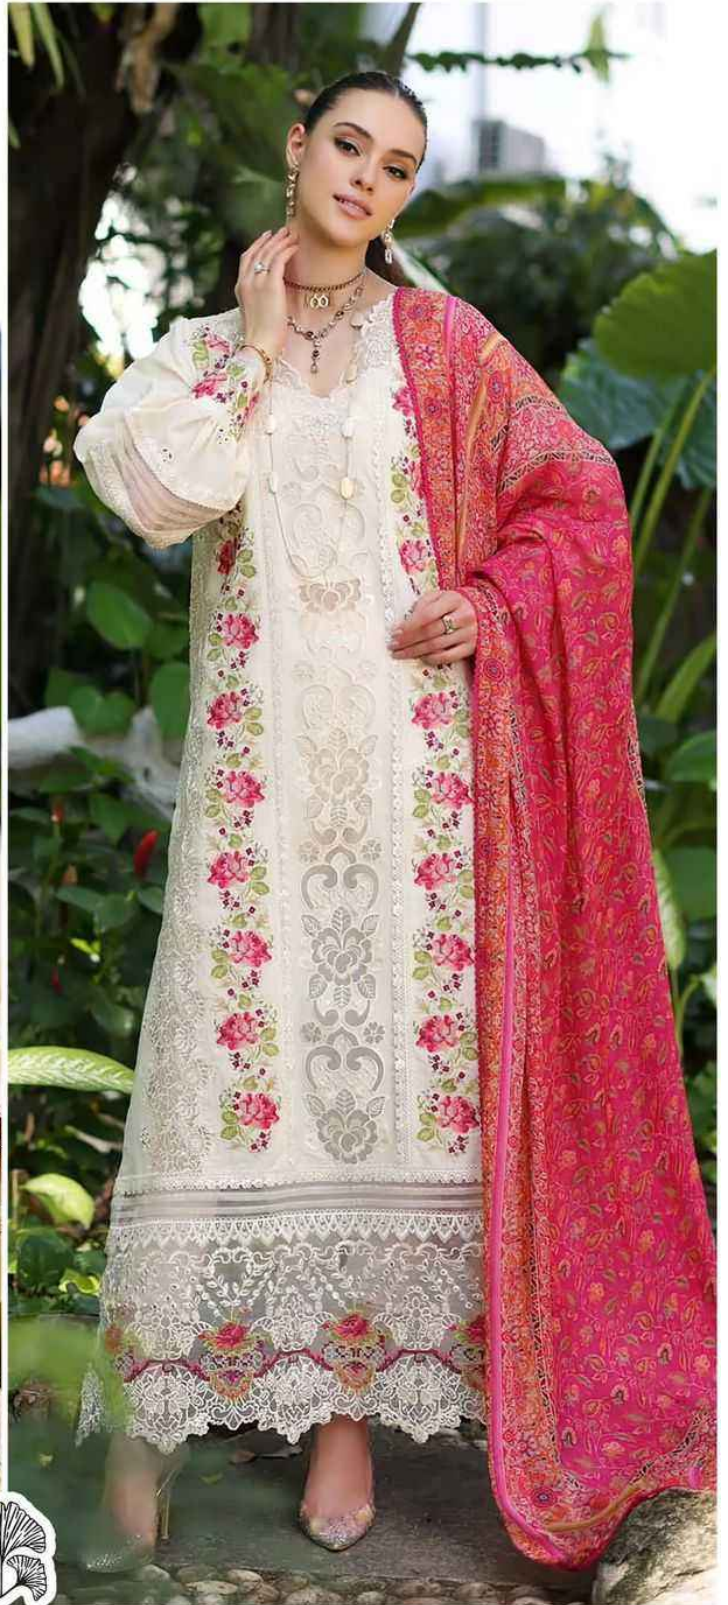

ADAN LIBAS
(LAWN COLLECTION)
VOL-1

1199/- 
ZAHA

TOP Cambric Cotton With
Heavy Embroidery Work

BOTTOM-INNER Semi Lawn **DUPATTA** Tubby Silk with Print

10305

10306

10307

ADAN LIBAS (LAWN COLLECTION) VOL-1 ZAHA D.No.103
TOP: Cambric Cotton With Heavy Embroidery Work BOTTOM: INNER: ... DUPAT

ADAN LIBAS
(LAWN COLLECTION)
VOL.1
ZAHARA
TOP: Cambic Cotton With Heavy Embroidery Work
BOTTOM: INN...

ADAN LIBAS
(LAWN COLLECTION)
VOL-1
TOP Cambric Cotton With
Heavy Embroidery Work
ZAHA
BOTTOM-INNER Sewn

ADAN LIBAS
(LAWN COLLECTION)
VOL-1

ZAH

Cambric Cotton With
TOP Heavy Embroidery Work

BOTTOM-INNER Sem

ADAN LIBAS
(LAWN COLLECTION)
VOC-1
TOP - Cambric Cotton With Heavy Embroidery Work
BOTTUM

ZAHARA

ADAN LIBAS
(LAWN COLLECTION)
VOL-1

1199/- 
ZAHA

TOP Cambric Cotton With
Heavy Embroidery Work

BOTTOM-INNER Semi Lawn **DUPATTA** Tubby Silk with Print

10305

10306

10307

ADAN LIBAS
(LAWN COLLECTION)
VOL-1

ZAHA