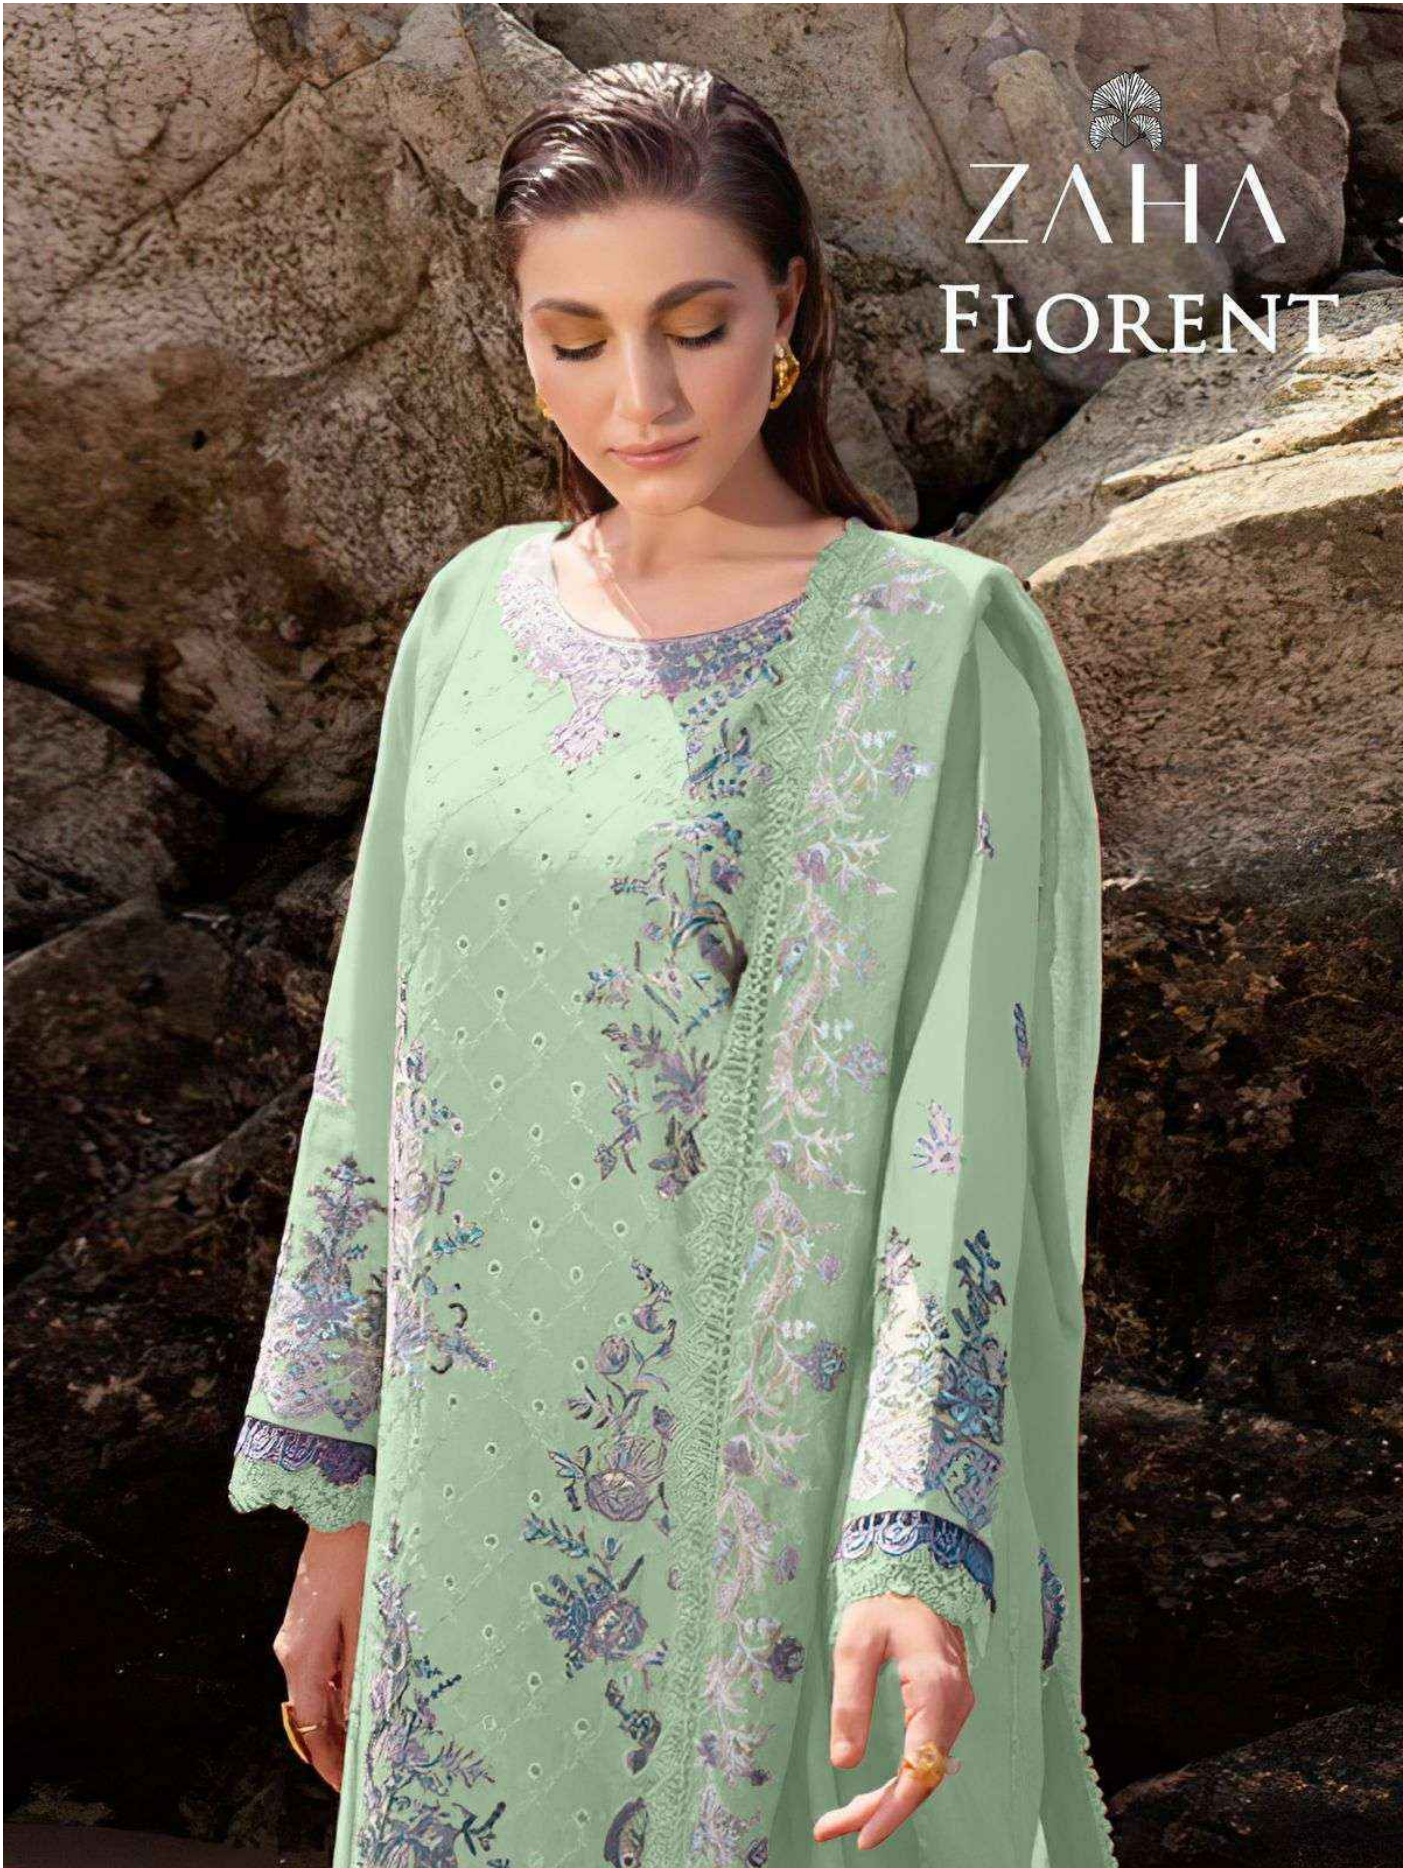

ZAHA FLORENT

ZAHA
FLORENT

FLORENT

ZAHA

D.No.10296-A

TOP Cambric Cotton With Heavy Embroidery Work

BOTTOM-INNER Semi Lawn

DUPATTA Butterfly Net with Heavy Embroidery

FLORENT

ZAHA

D.No.10296-B

TOP Cambric Cotton With Heavy Embroidery Work

BOTTOM-INNER Semi Lawn

DUPATTA Butterfly Net with Heavy Embroidery

FLOR
TOP

D
DVA

FLORENT

ZAHA

D.No.10296-C

TOP Cambric Cotton With Heavy Embroidery Work

BOTTOM-INNER Semi Lawn

DUPATTA Butterfly Net with Heavy Embroidery

FLORENT ZAN
TOP Cambic Cotton With Heavy Embroidery Work

BOTT

ZAHA

FLORENT

TOP Cambric Cotton With Heavy Embroidery Work

BOTTOM-INNER Semi Lawn

DUPATTA Butterfly Net with Heavy Embroidery

10296-A

10296-B

10296-C