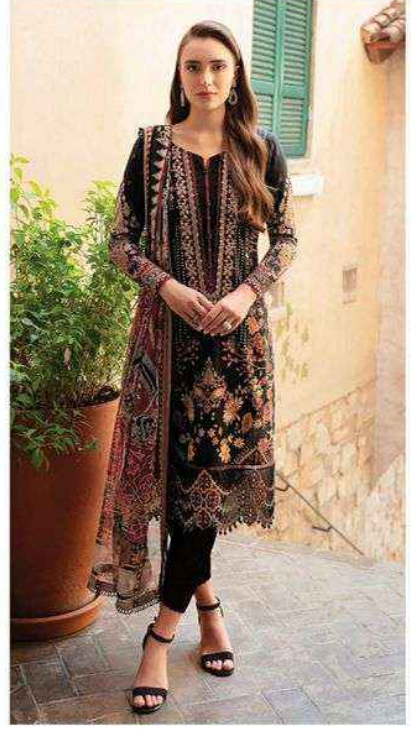

LAWN COLLECTION

VOL-20

Gull Ahmed ORIGINAL LAWN™
LAWN COLLECTION 20th EDITION

— ❁ — D.NO-181 — ❁ —

Gull Ahmed ORIGINAL LAWN™
LAWN COLLECTION 20th EDITION

— D.NO-180 —

Gull Ahmed ORIGINAL LAWN™
LAWN COLLECTION 20th EDITION

— D.NO-183 —

IF NO 182

Gull Ahmed ORIGINAL LAWN™
LAWN COLLECTION 20th EDITION

— D.NO-184 —

D.No. 179

D.No. 180

D.No. 181

D.No. 182