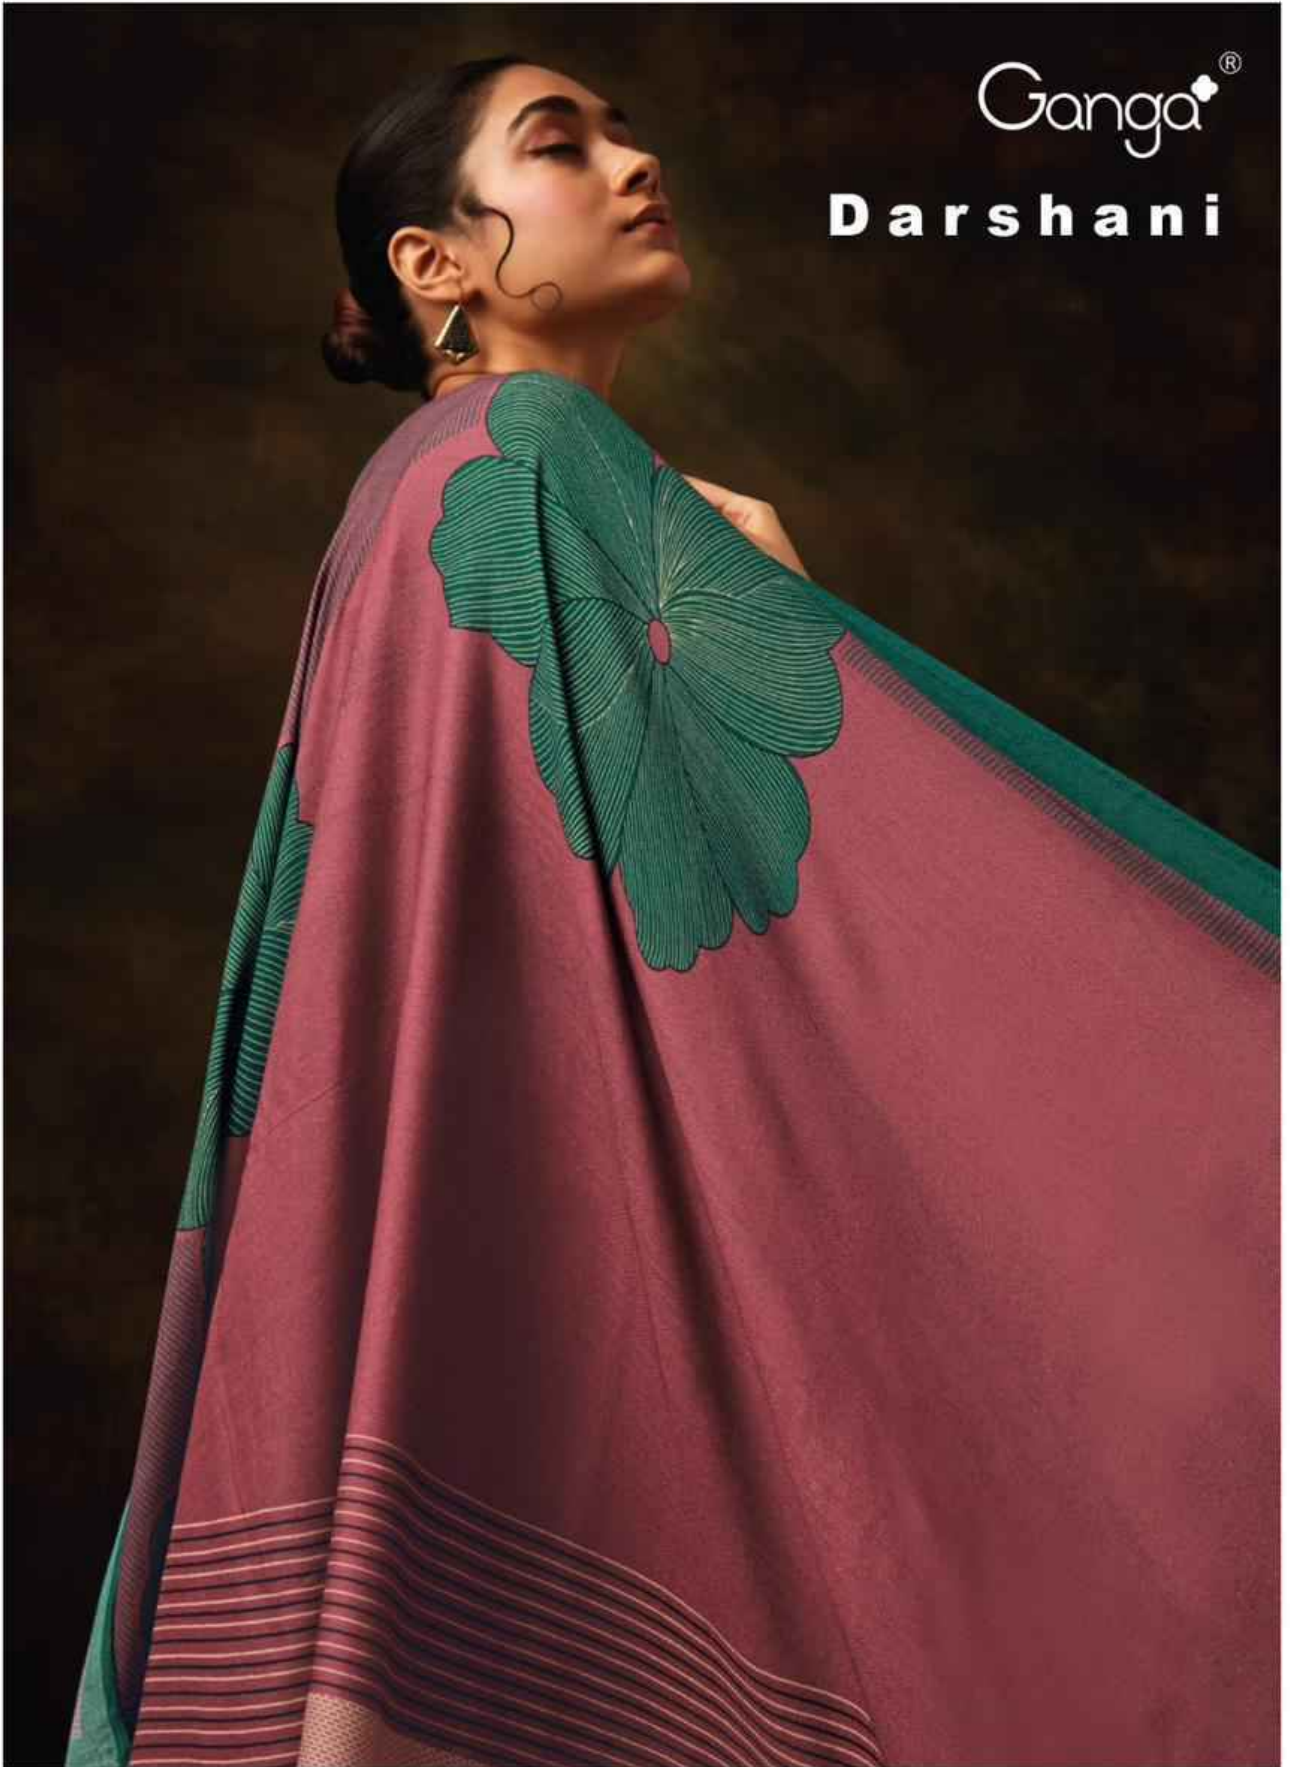

Ganga®

**Darshani**

PRODUCT NAME	<b><i>DARSHANI</i></b>
D.NO.	C1569 TO C1574
DESCRIPTION	<p><b>TOP</b> PREMIUM PURE PASHMINA DIGITAL PRINTED WITH EMBROIDERY AND HAND WORK WITH EXTRA SLEEVE ( 3.15 CUT )</p> <p><b>BOTTOM</b> PREMIUM PURE PASHMINA SOLID COLOUR</p> <p><b>DUPATTA</b> FINEST VISCOSE SHAWL PRINTED</p>
HSN CODE	<b>540834</b>
WHOLESALE PRICE	<b>1940/- EACH+GST(EXTRA)</b>

Ganga®

**Darshani**

Ganga®

C 1569

Ganga®

C1570

Ganga®

C1571