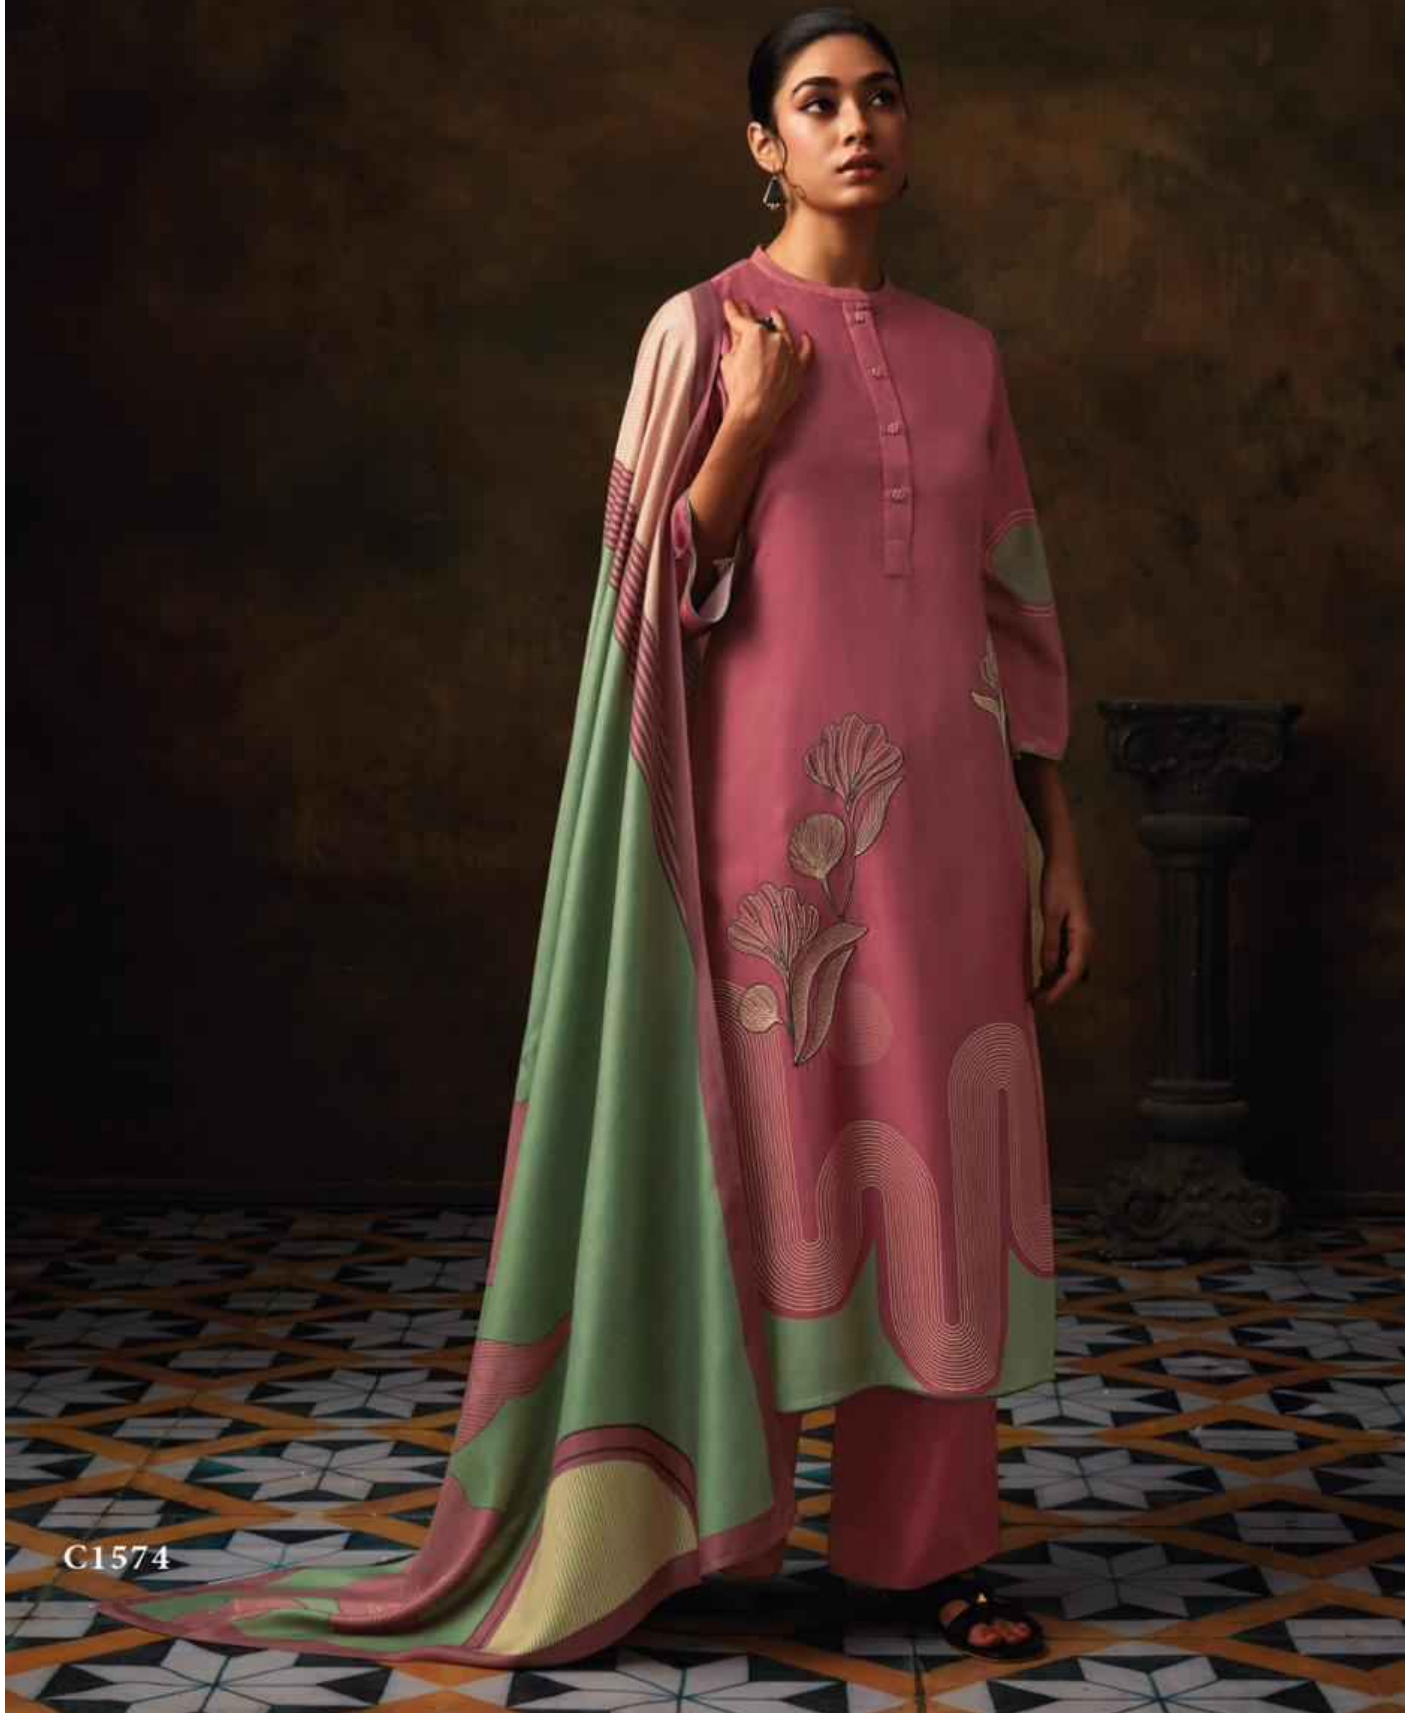

Ganga®

C1574