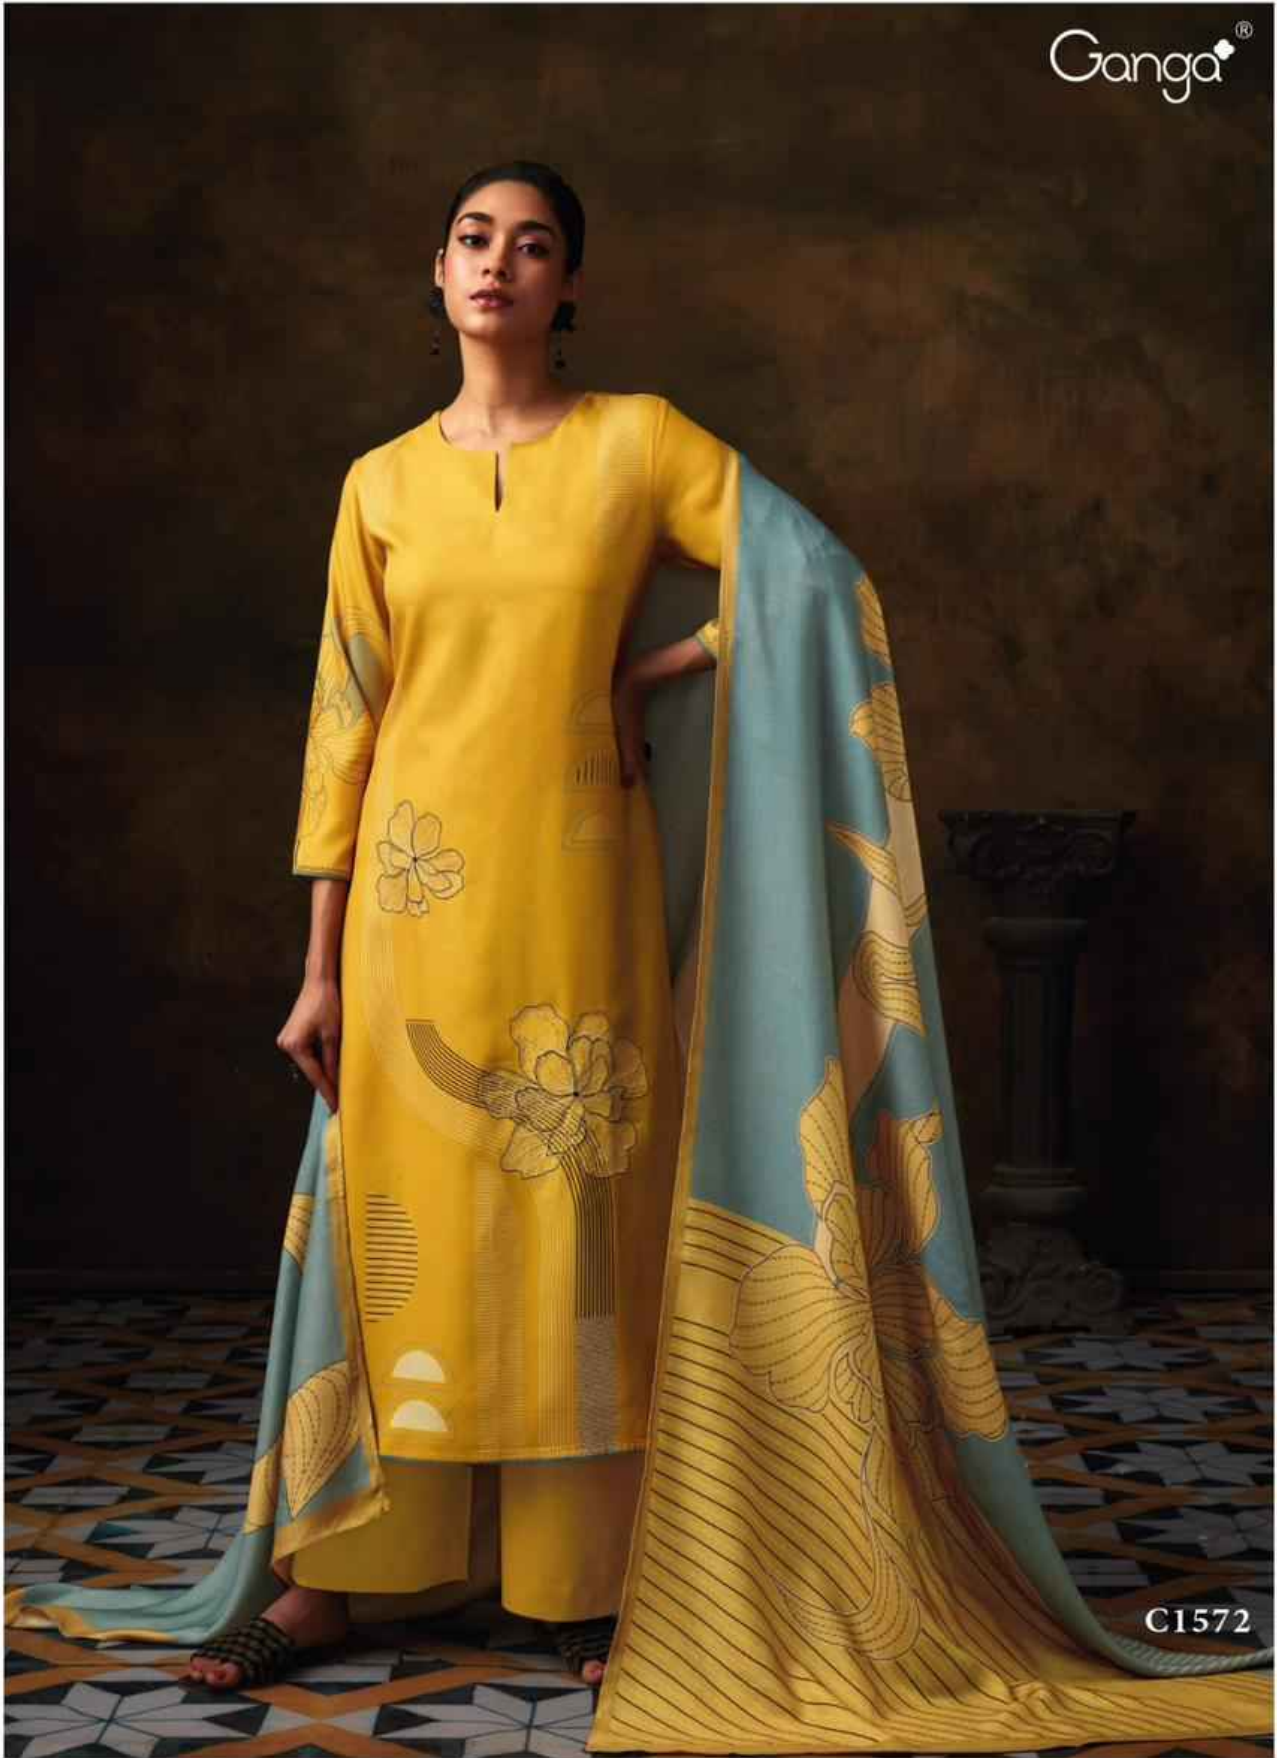

Ganga®

C1572