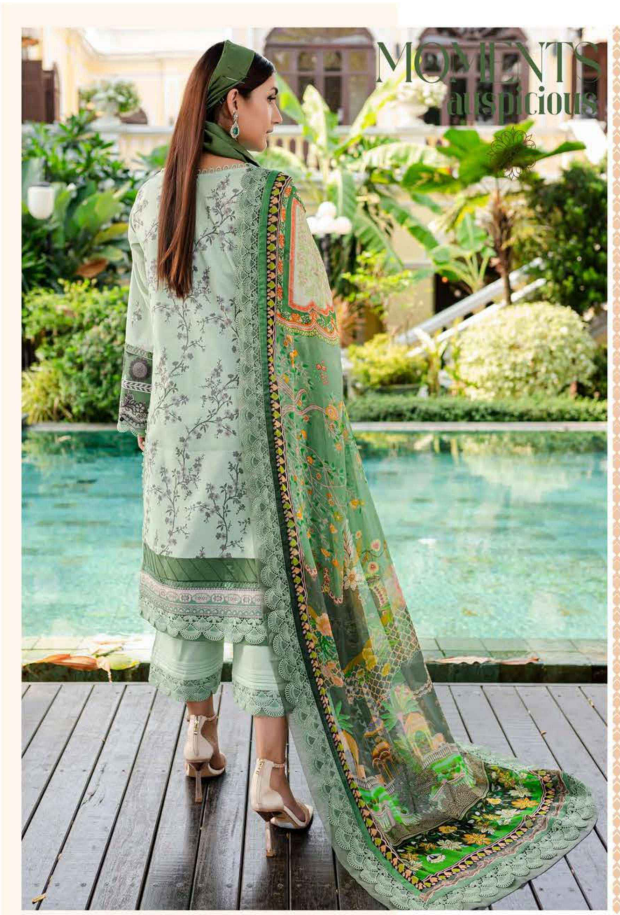

SANA SAFINA VOL-02

LUXURY COTTON COLLECTION

SANA SAFINA VOL-02

LUXURY COTTON COLLECTION

201

QUEEN

SANA SAFINA
LUXURY
PERSON COLLECTION

203

THE SUPPLE ROSE

Their patterns have been designed to the smallest detail to rival their features- perfect to the smallest degree. Some consider them illusions, judging from their perfection. And when they realize that these damasks do truly exist, they marvel upon the richness of existence.