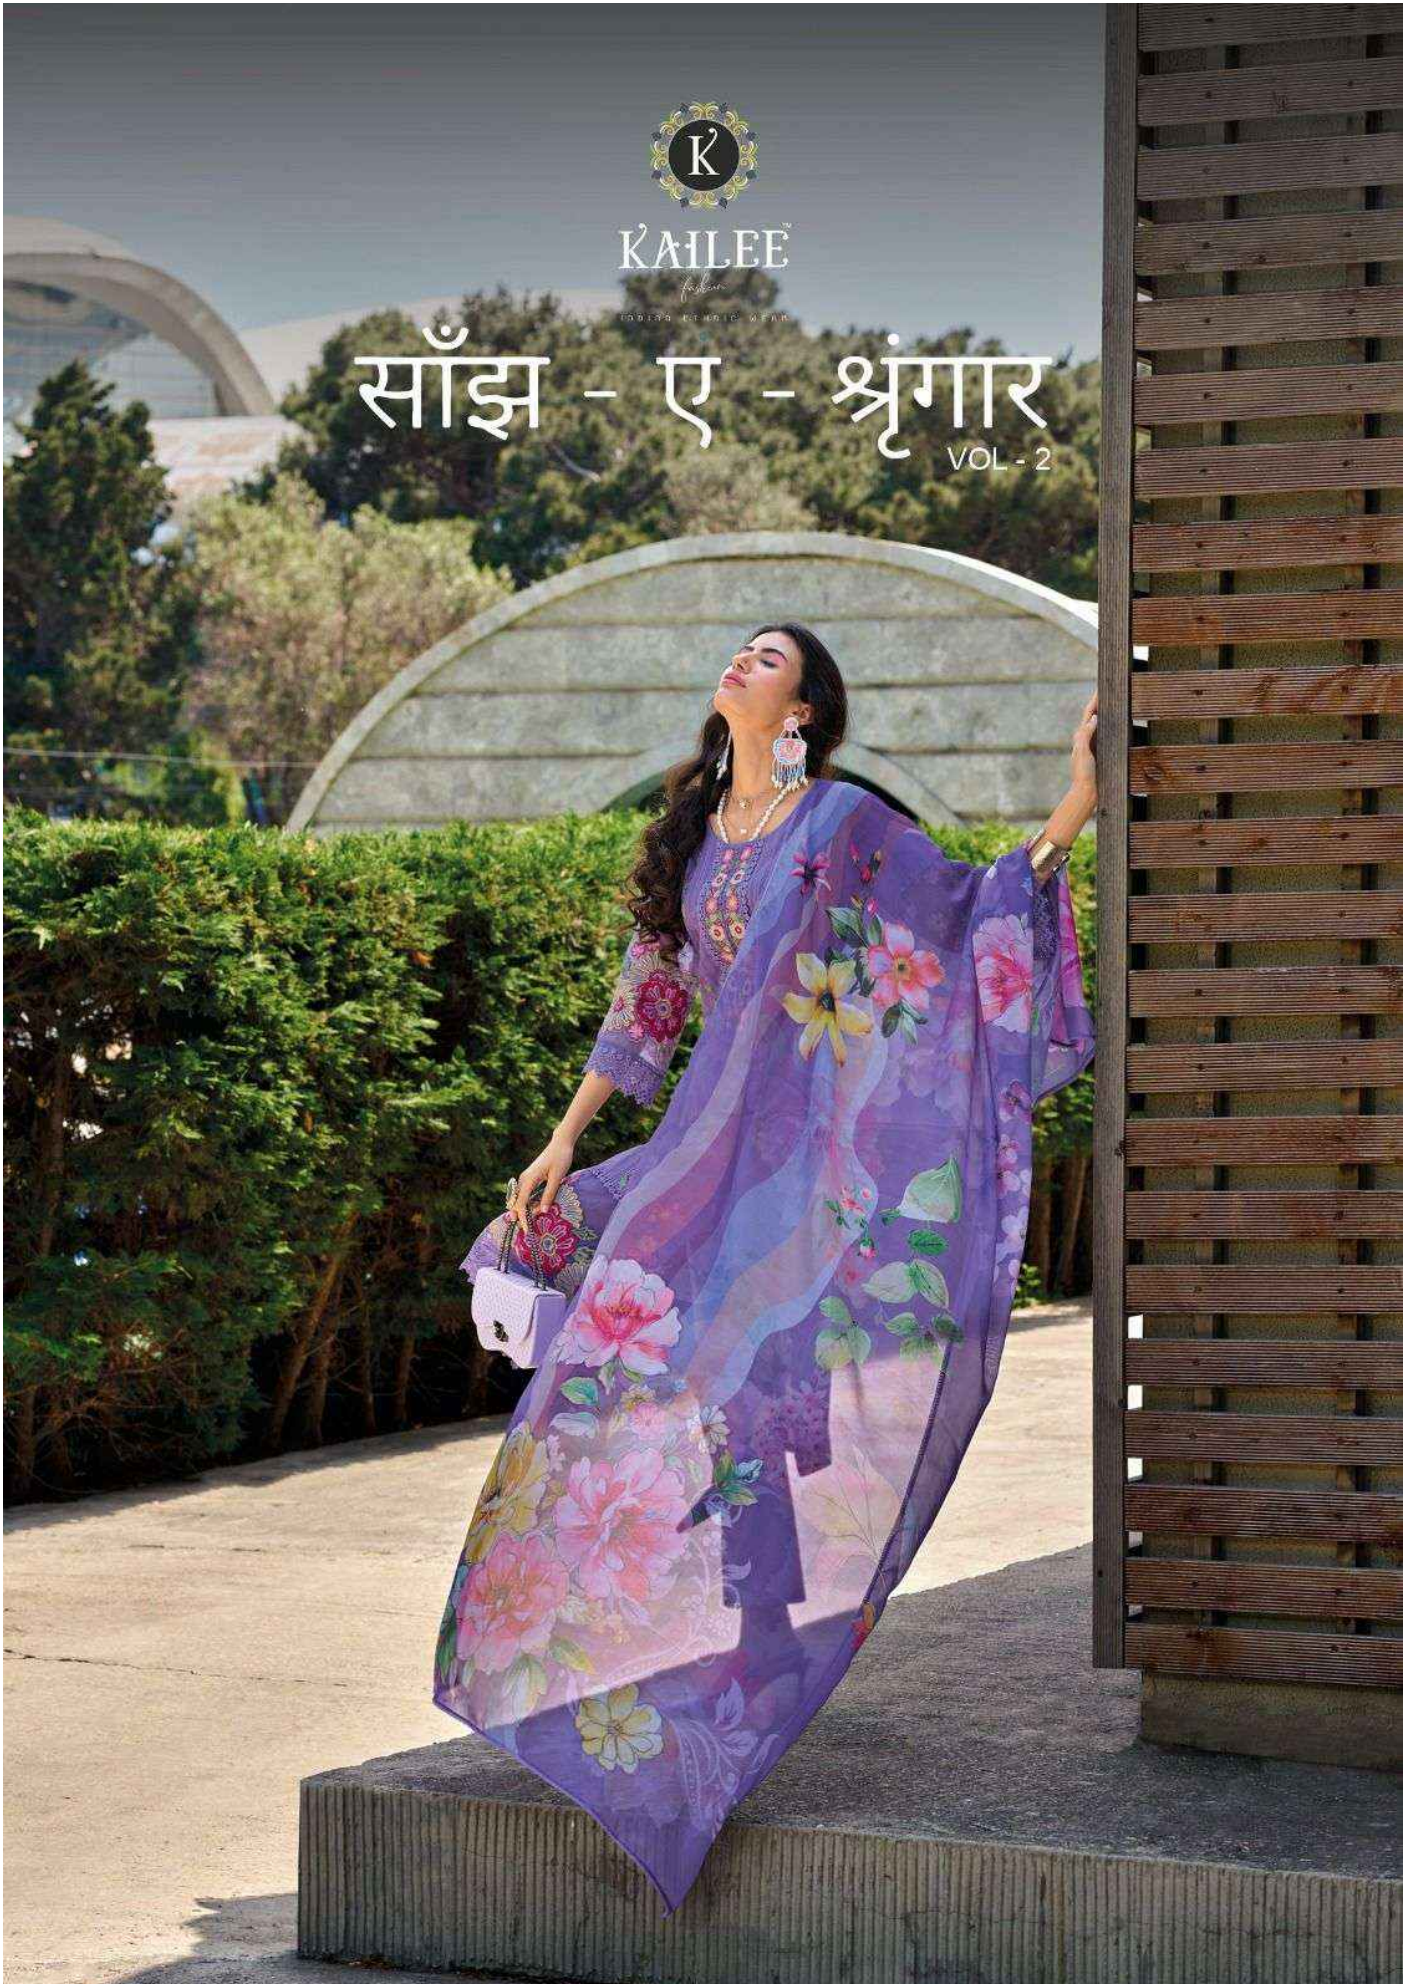

KAILEE™

INDIAN FASHION WEAR

KAILEE
fashion
ELEGANT DESIGN WEAR

साँझ - ए - श्रृंगार

VOL - 2

MARVELLOUS AND
SOPHISTICATED

42657

42658