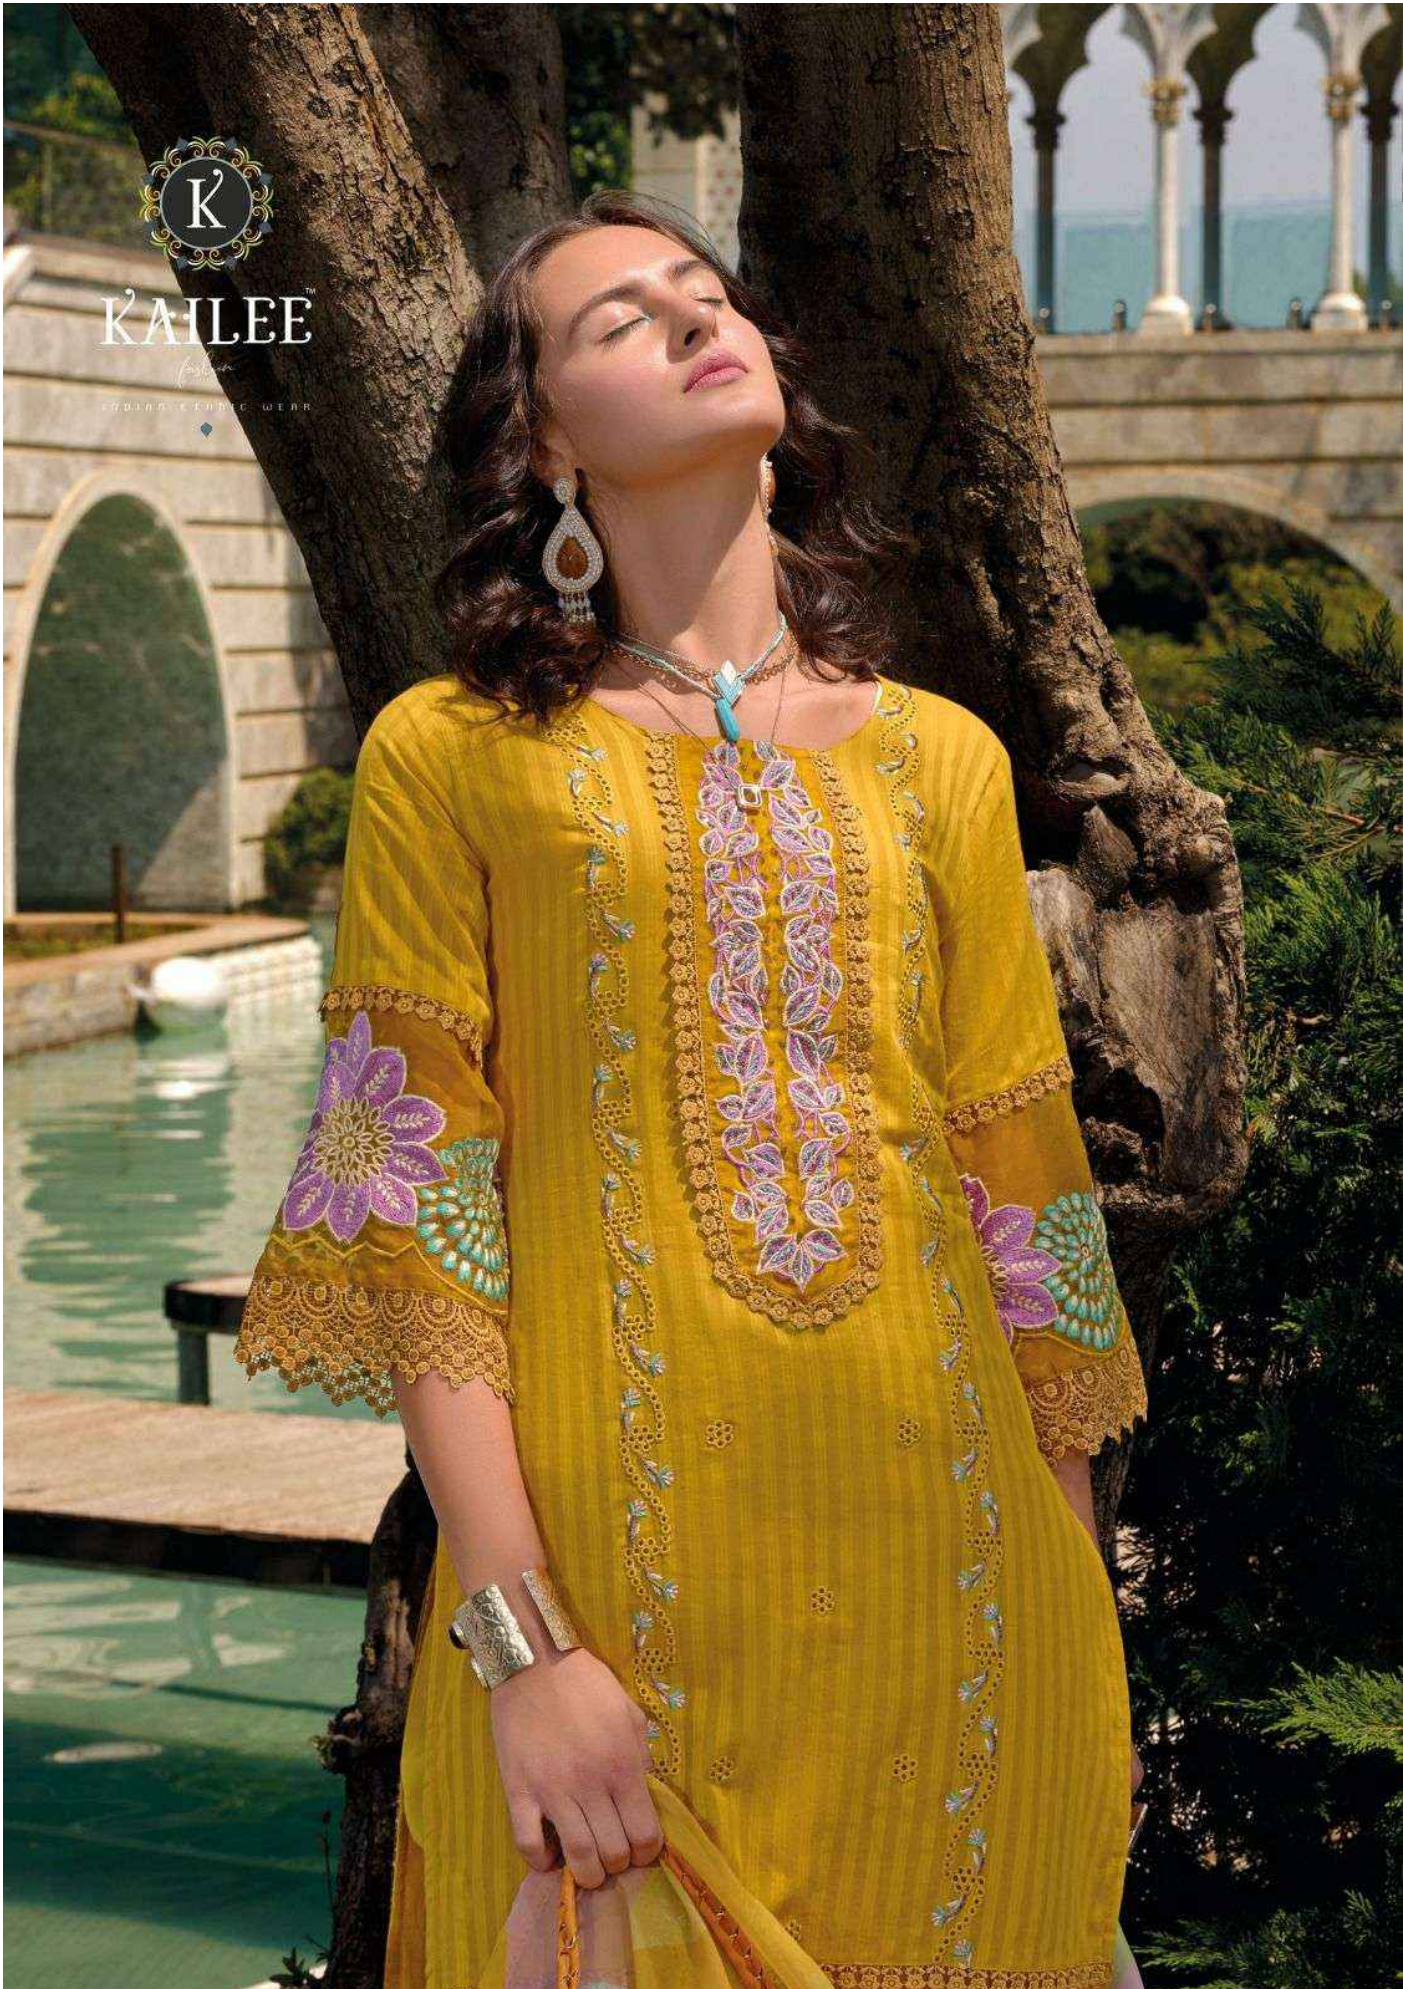

KAILEE™

Fashion

ETHNIC & FOLK WEAR