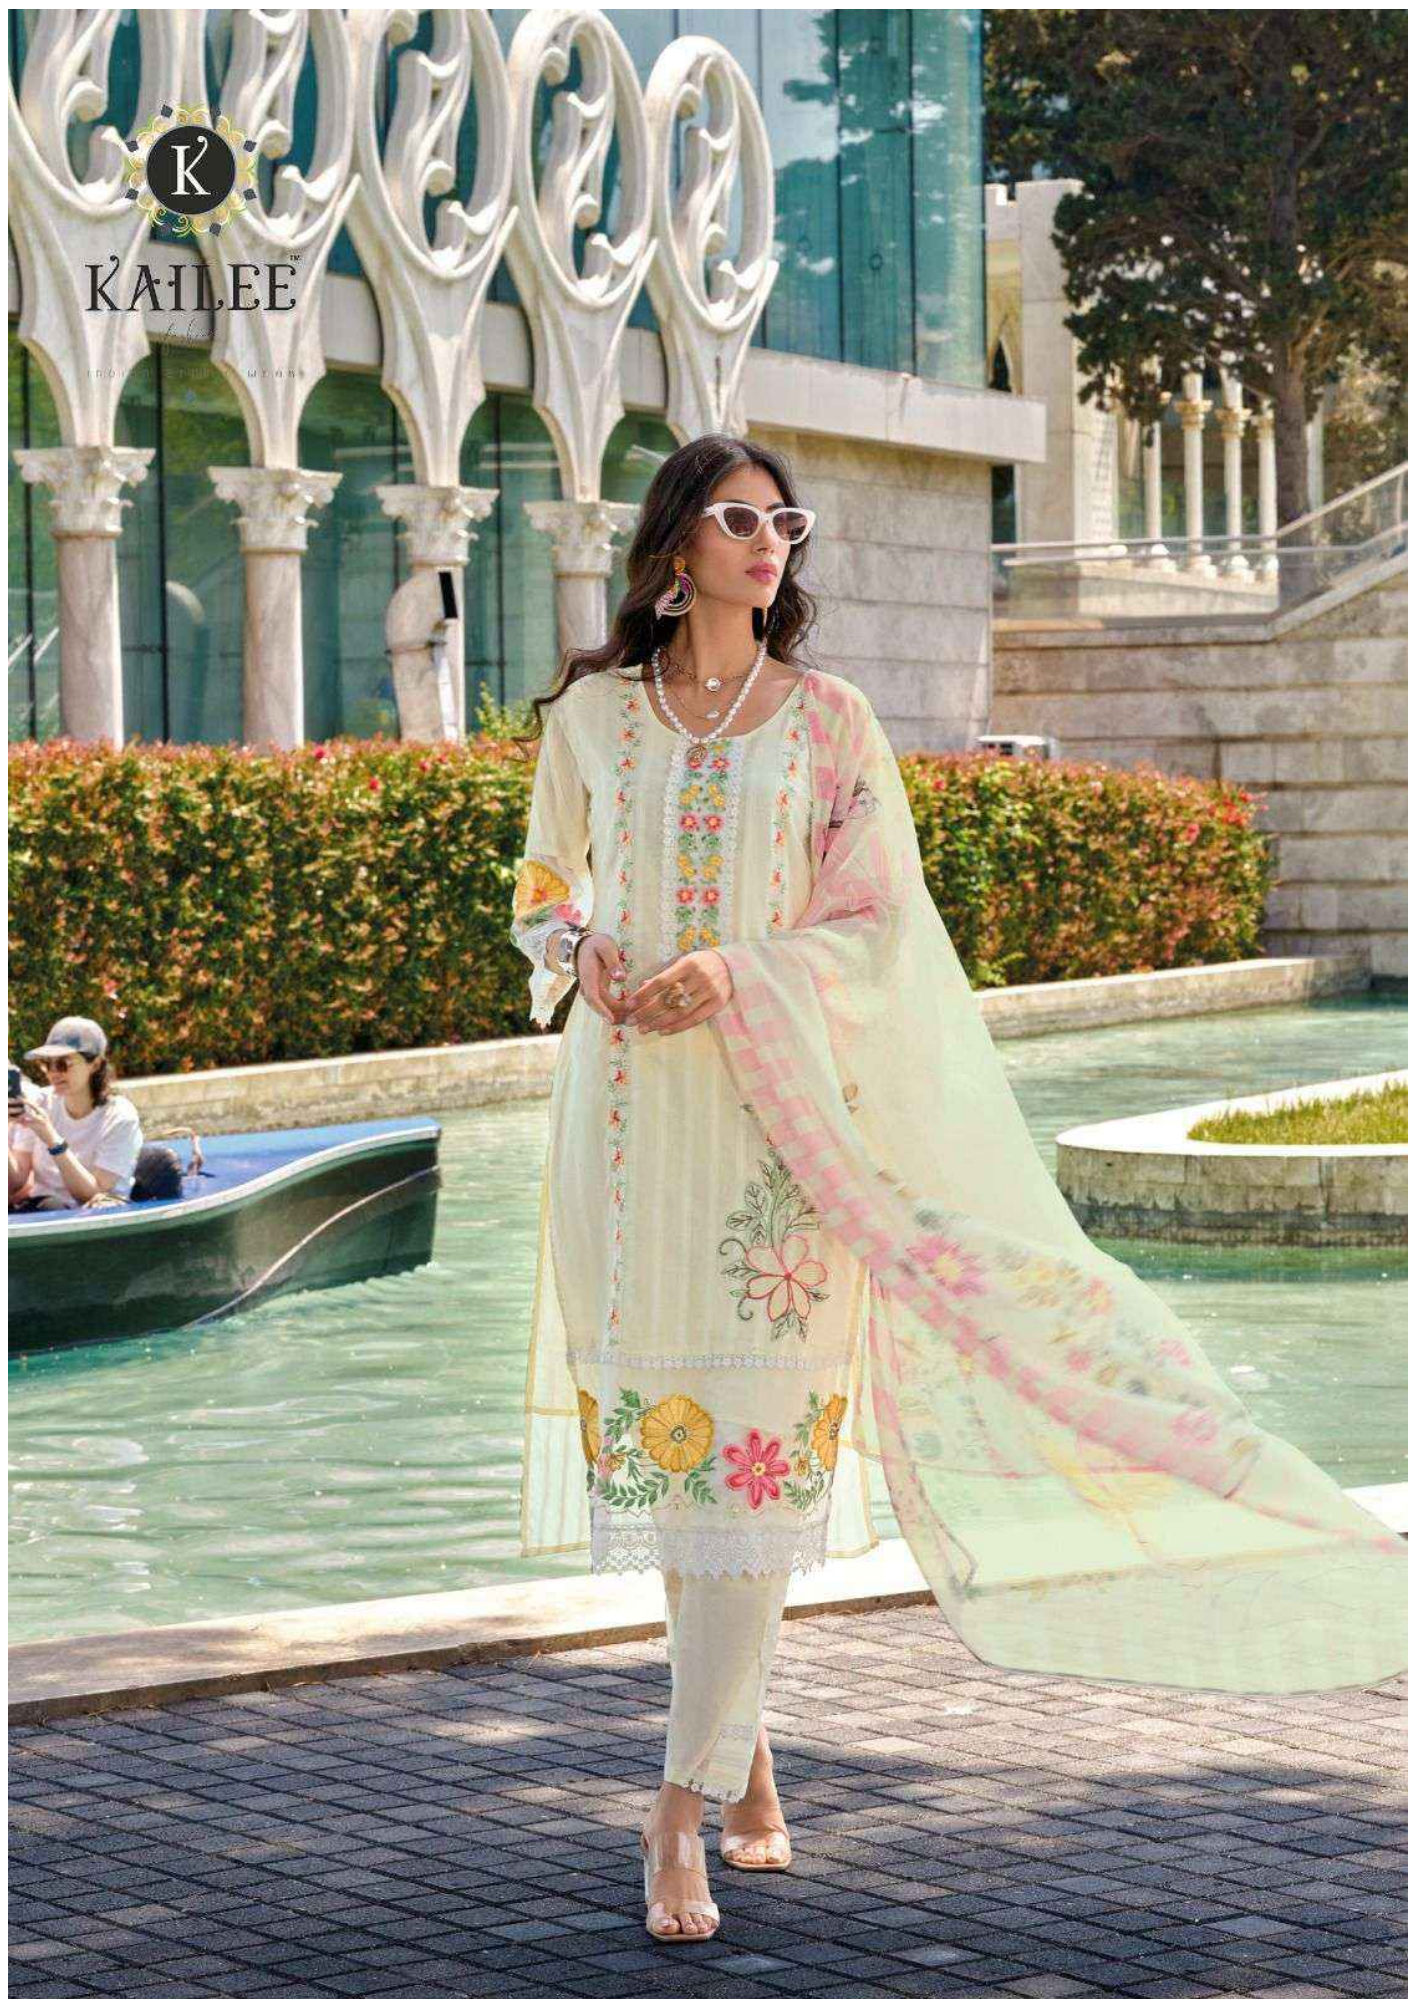

KAILEE™

INDIAN FASHION WEAR

KAILEE
fashion
ELEGANT DESIGN WEAR

साँझ - ए - श्रृंगार

VOL - 2

MARVELLOUS AND
SOPHISTICATED

42657

42658