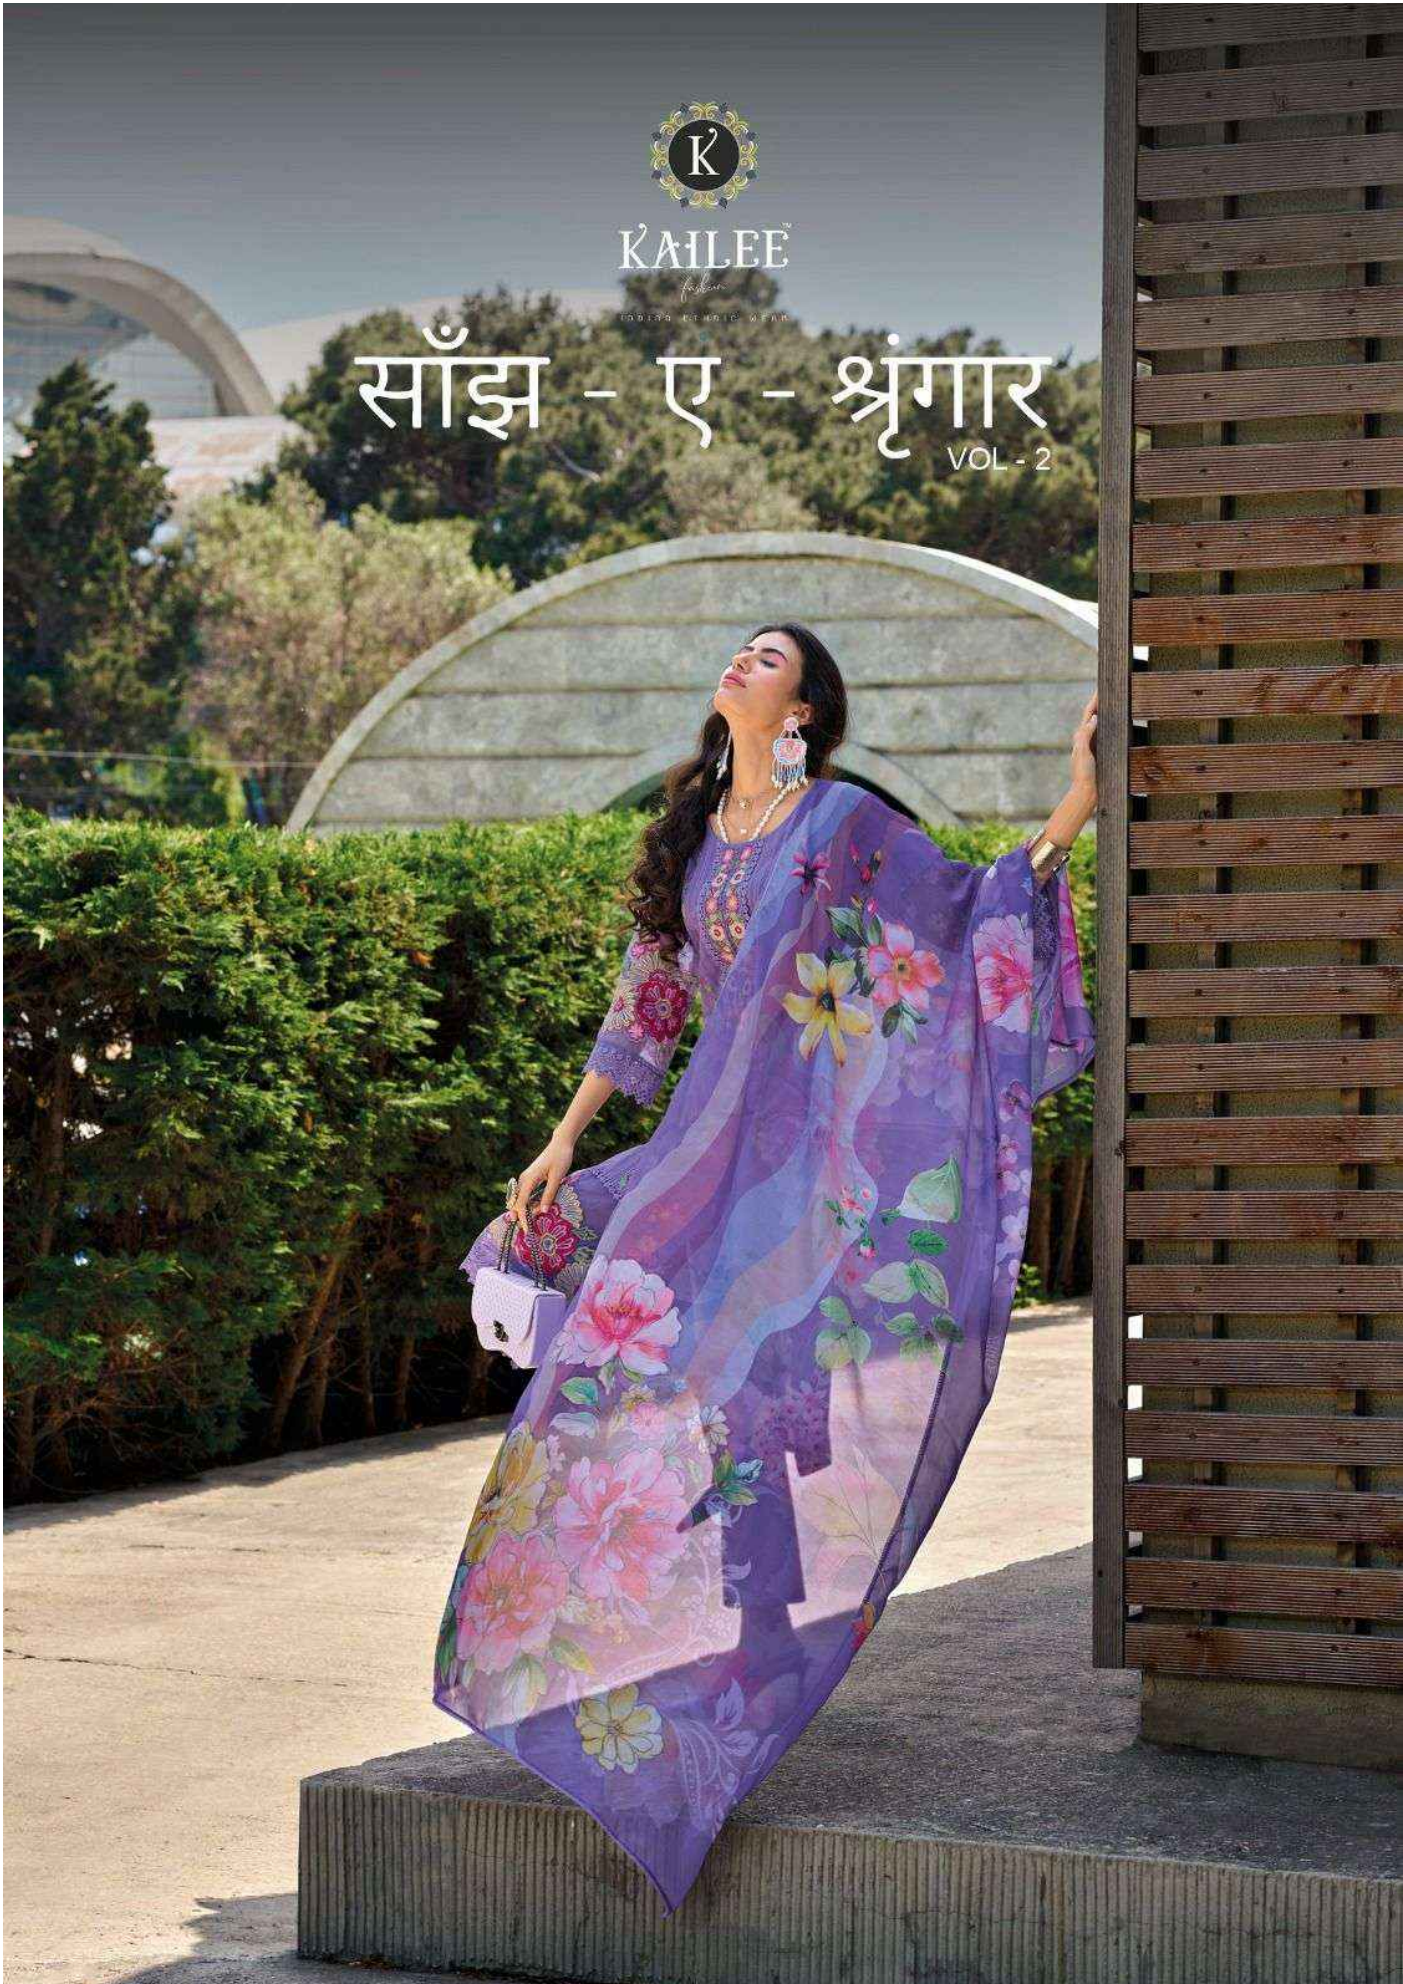

# साँझ - ए - श्रृंगार

VOL - 2

MARVELLOUS AND  
SOPHISTICATED

42657

**KAILEE™**  
*fashion*  
ESTABLISHED IN 2010

KAILEE™

*Fashion*

ETHNIC & FOLK WEAR