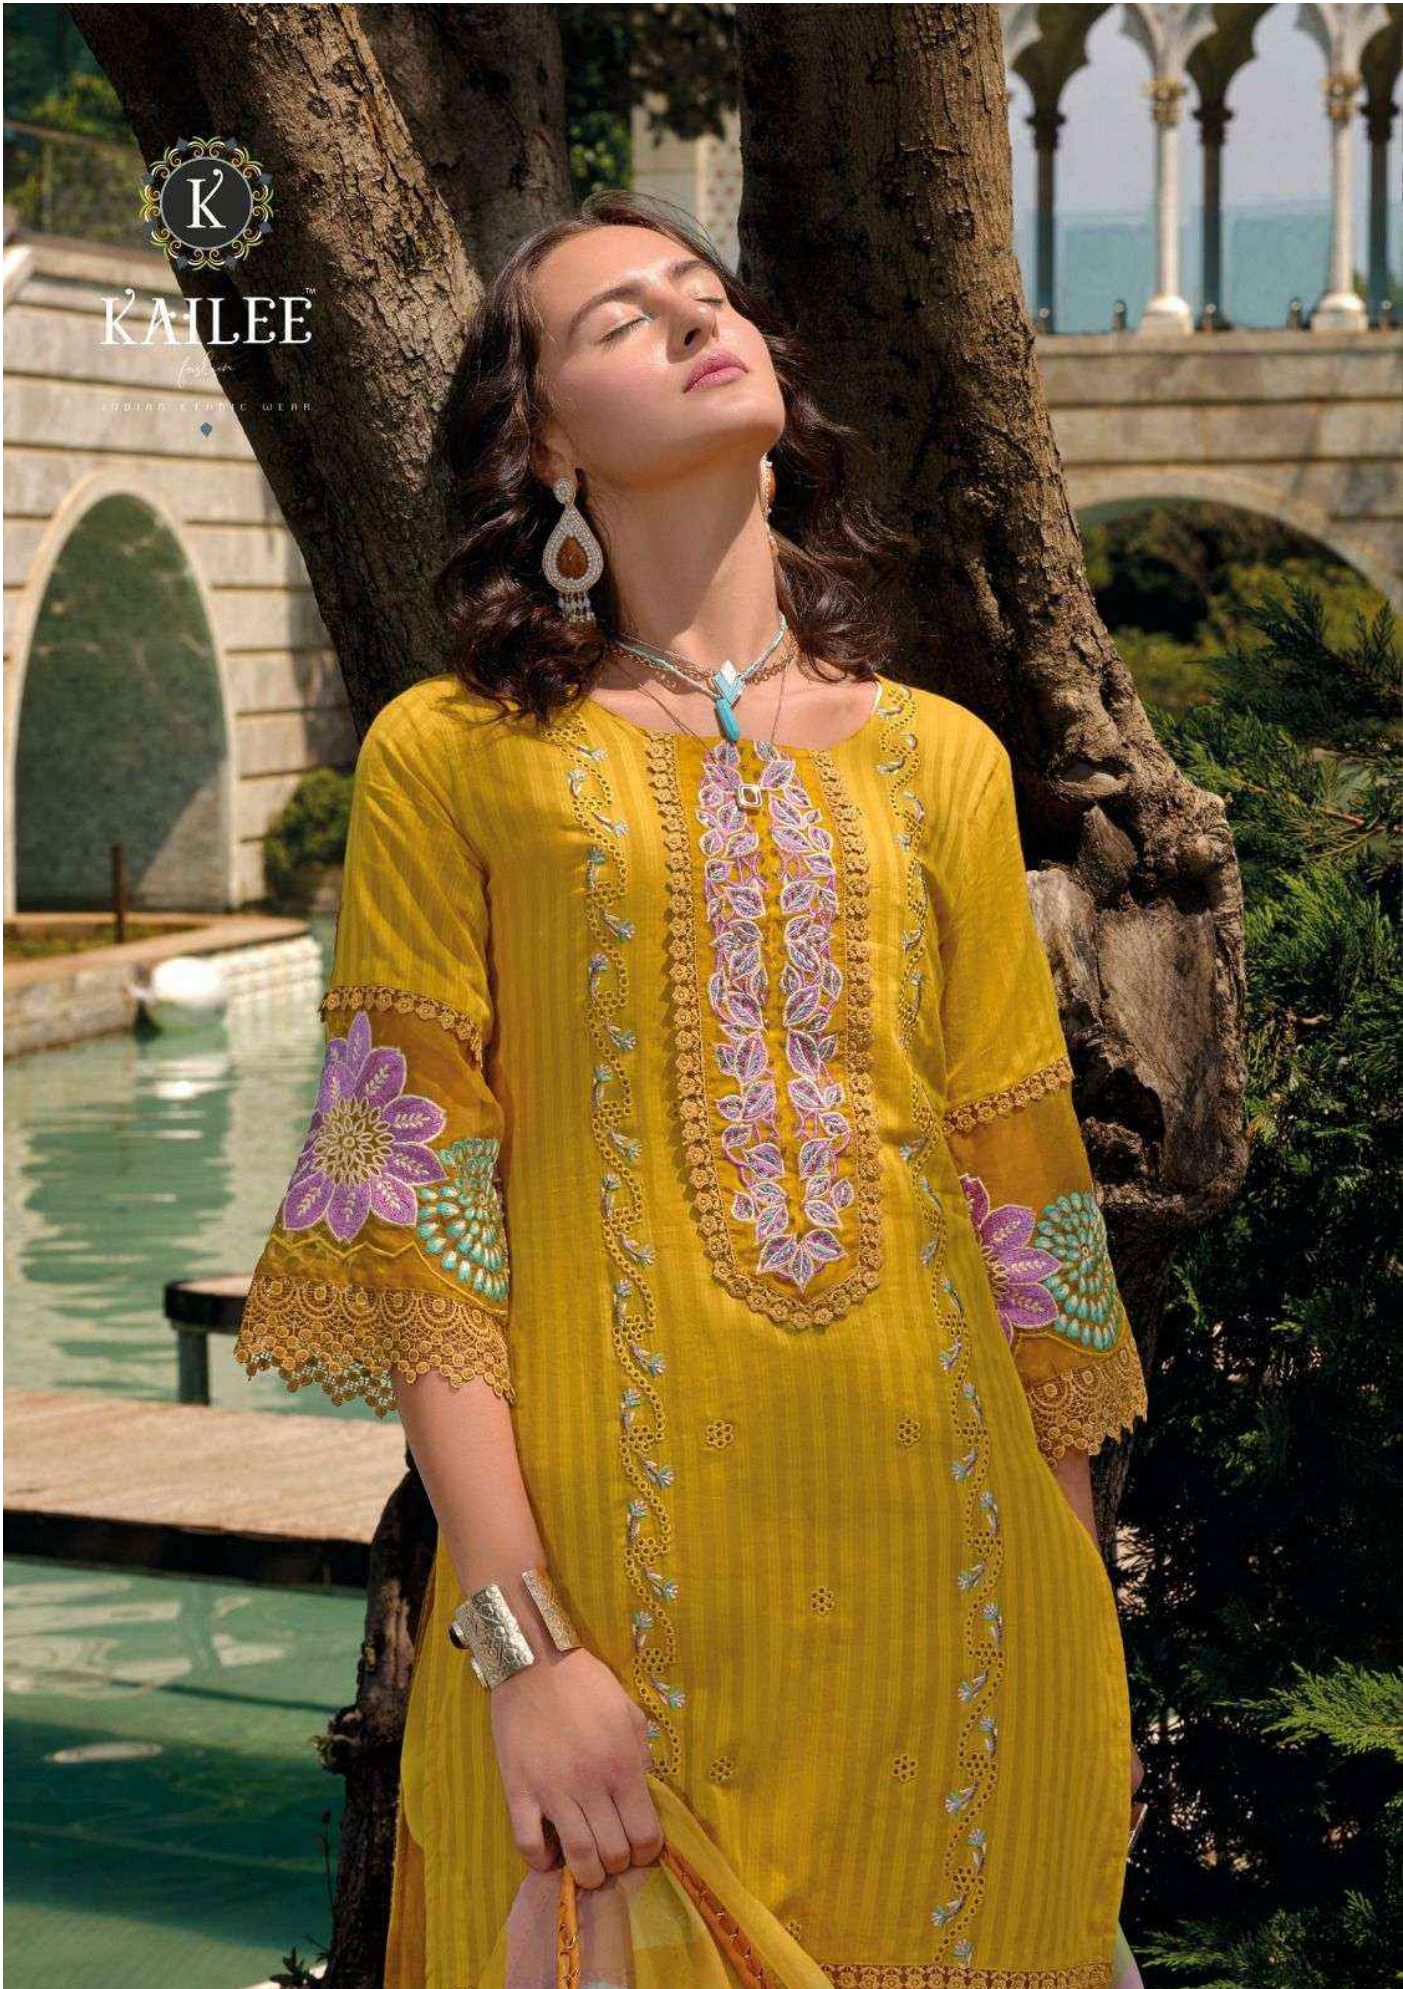

# साँझ - ए - श्रृंगार

VOL - 2

MARVELLOUS AND  
SOPHISTICATED

42657

**KAILEE™**  
*fashion*  
ESTABLISHED IN 2010

KAILEE™

*Fashion*

ETHNIC & FOLK WEAR