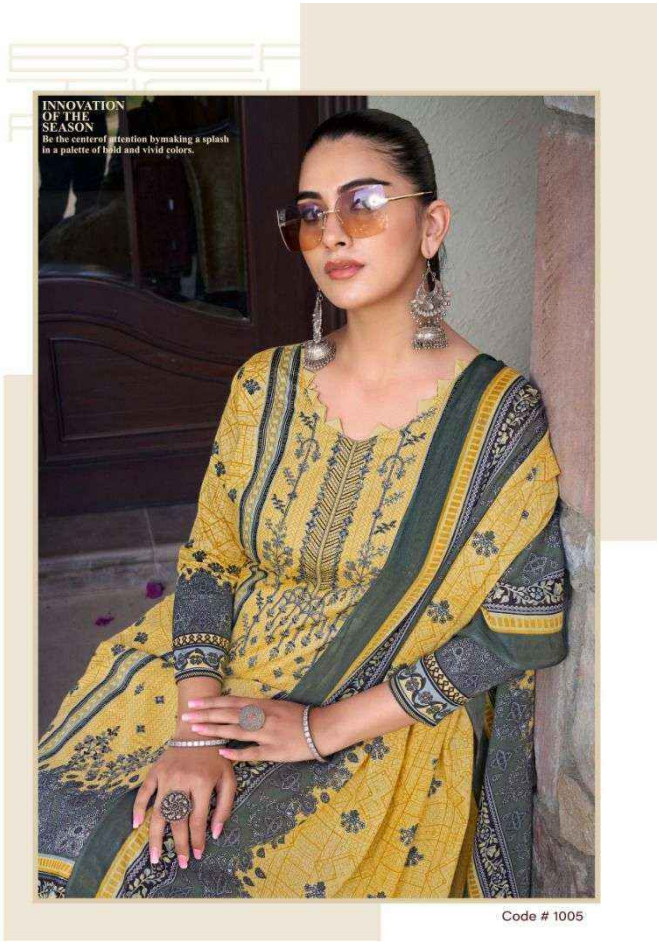

ISHAAL
PRINTS

INNOVATION
OF THE
SEASON
Be the center of attention by making a splash
in a palette of bold and vivid colors.

Code # 1005

EMBROIDERED
VOL-9

Code # 1001

Ishaal Embroidered-9

Code # 1007

Code # 1008

Code # 1004

Code # 1005

Code # 1009

Code # 1010

ISHAAL
PRINTS

BEAU
TIFUL
ATTIRE. GO to the exotic confluence of
today and tomorrow.

Code # 1001

100%
COTTON
MATTER express your great sense of style in the most
unique attire that is delicately embroidered and accurately
crafted expressed for you