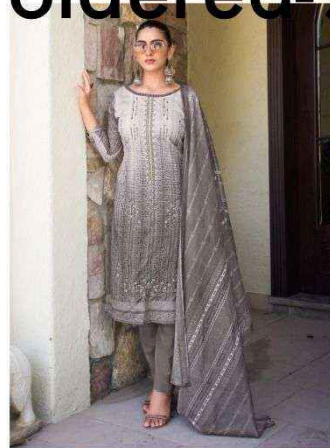

ISHAAL
PRINTS

INNOVATION
OF THE
SEASON
Be the center of attention by making a splash
in a palette of bold and vivid colors.

Code # 1005

EMBROIDERED
VOL-9

Code # 1001

Ishaal Embroidered-9

Code # 1007

Code # 1008

Code # 1004

Code # 1005

Code # 1009

Code # 1010

ISHAAL
PRINTS

BEAU
TIFUL
ATTIRE. GO to the exotic confluence of
today and tomorrow.

Code # 1001

100%
COTTON
MATTER express your great sense of style in the most
unique attire that is delicately embroidered and accurately
crafted expressed for you