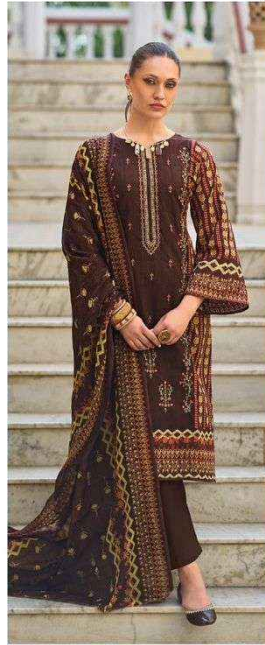

**BIN SAEED**  
**LAWN COLLECTION**  
Vol-9

9001

9002

9003

9004

9004

shraddha  
DESIGNER

**SD**  
SHRADDHA  
DESIGNER  
LAKSHI COLLECTION  
2024

D NO. 9002

**CONTENTS**

1 Kurta  
1 Shawl

Material: 100% Cotton

Color: White, Red, Black, Gold

9003

shraddha  
DESIGNER

9002