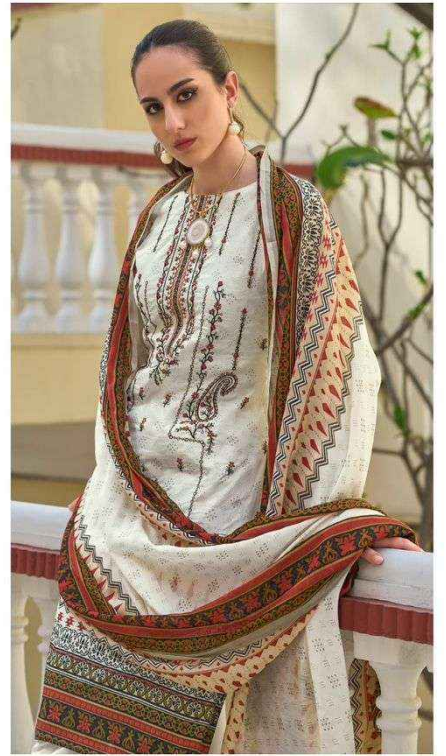

D NO. 9002

**CONTENTS**

1 Kurta  
1 Shawl

Material: 100% Cotton

Color: White, Red, Black, Gold

9003

shraddha  
DESIGNER

9002