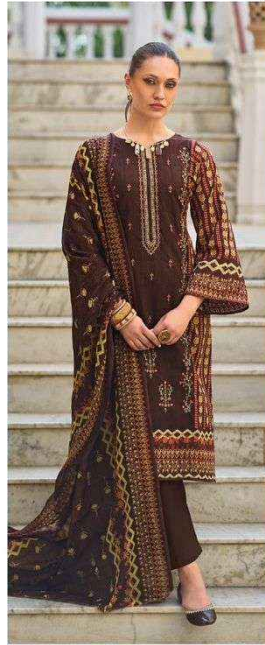

**BIN SAEED**  
**LAWN COLLECTION**  
Vol-9

9001

9002

9003

9004

9004

shraddha  
DESIGNER

**SD**  
SHRADDHA  
DESIGNER  
LAKSHI COLLECTION  
2014

D NO. 9002

**CONTENTS**

1 Kurta  
1 Shawl

Material: 100% Cotton

Color: White, Red, Black, Gold

9003

shraddha  
DESIGNER

9002