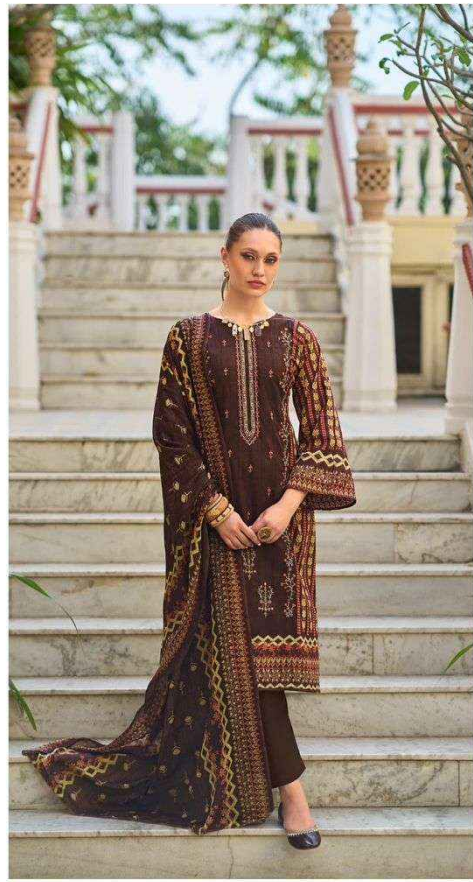

BIN SAEED
LAWN COLLECTION
Vol-9

9001

9002

9003

9004

9004

shraddha
DESIGNER

S
SHRADDHA
DESIGNER
LAKSHI COLLECTION
2014

D NO. 9002

CONTENTS

1 Kurta
1 Shawl

100% Cotton
100% Polyester

9003

shraddha
DESIGNER

SHRADDHA
DESIGNER
D NO - 2004
COMBINATION

9002