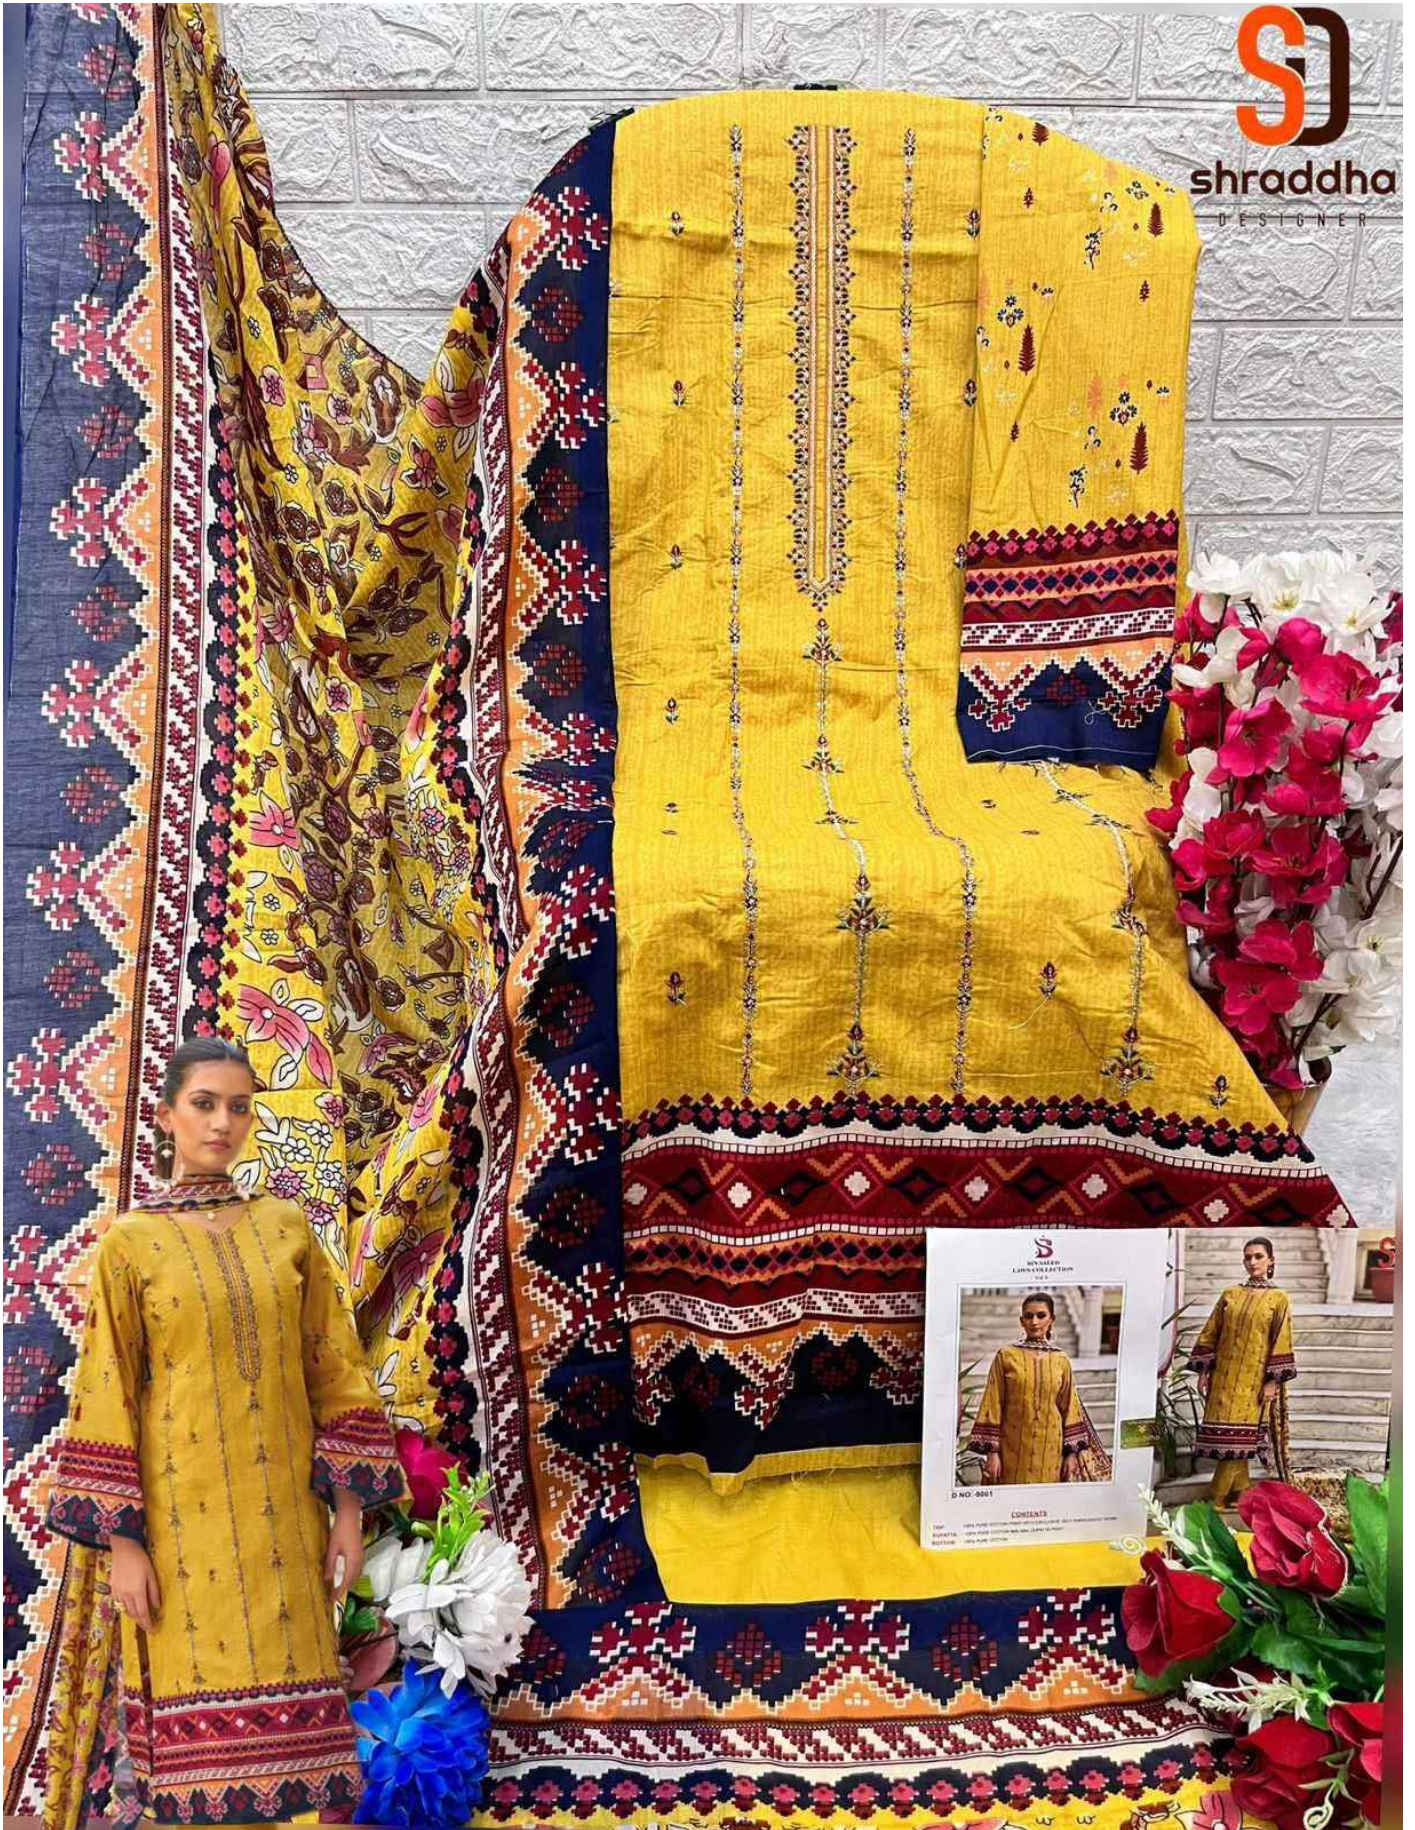

shraddha
DESIGNER