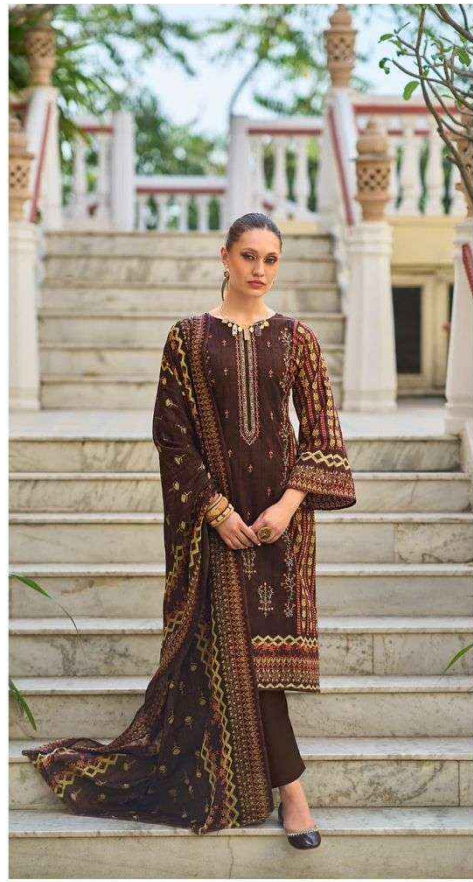

D NO. 9002

**CONTENTS**

1 Kurta  
1 Shawl

Material: 100% Cotton

Color: White, Red, Black, Gold

9003

shraddha  
DESIGNER

9002