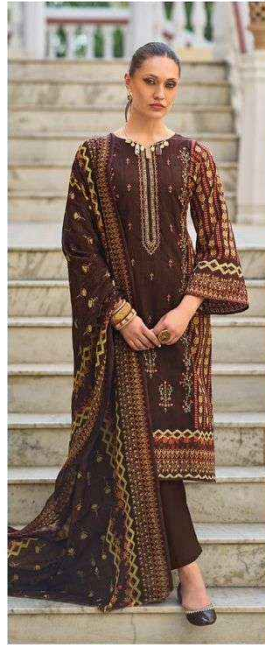

BIN SAEED
LAWN COLLECTION
Vol-9

9001

9002

9003

9004

9004

shraddha
DESIGNER

SD
SHRADDHA
DESIGNER
LAKSHI COLLECTION
2024

D NO. 9002

CONTENTS

1 Kurta
1 Shawl

Material: 100% Cotton

Color: White, Red, Black, Gold

9003

shraddha
DESIGNER

9002