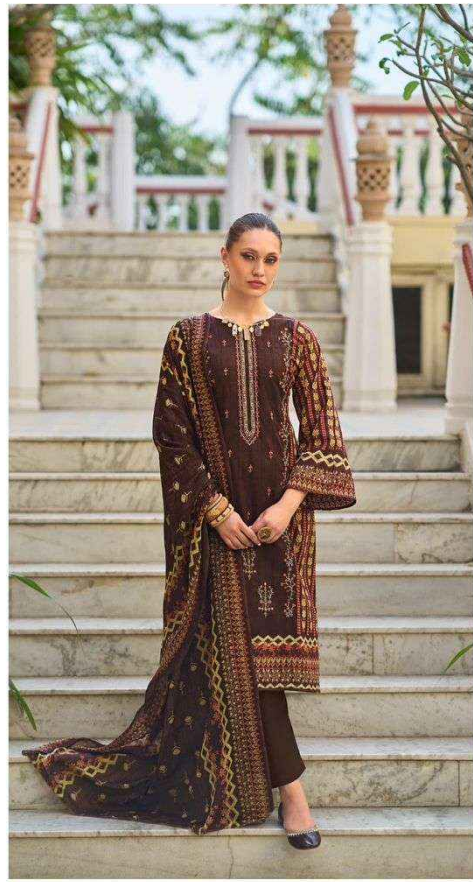

BIN SAEED
LAWN COLLECTION
Vol-9

9001

9002

9003

9004

9004

shraddha
DESIGNER

SD
SHRADDHA
DESIGNER
LADY'S COLLECTION

D NO. 9002

CONTENTS

1 Kurta
1 Shawl

Material: 100% Cotton

Color: White, Red, Black, Gold

9003

shraddha
DESIGNER

9002