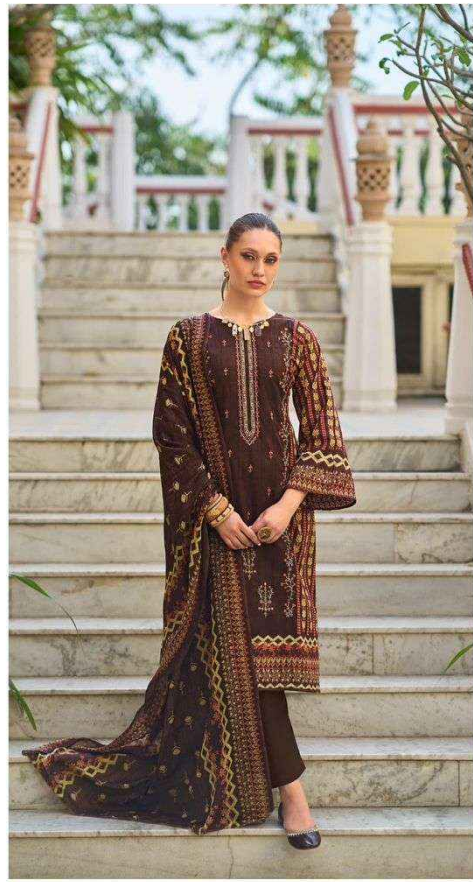

BIN SAEED
LAWN COLLECTION
Vol-9

9001

9002

9003

9004

9004

shraddha
DESIGNER

SD
SHRADDHA
DESIGNER
LAKSHI COLLECTION
2024

D NO. 9002

CONTENTS

1 Kurta
1 Shawl

Material: 100% Cotton

Color: White, Red, Black, Gold

9003

shraddha
DESIGNER

9002