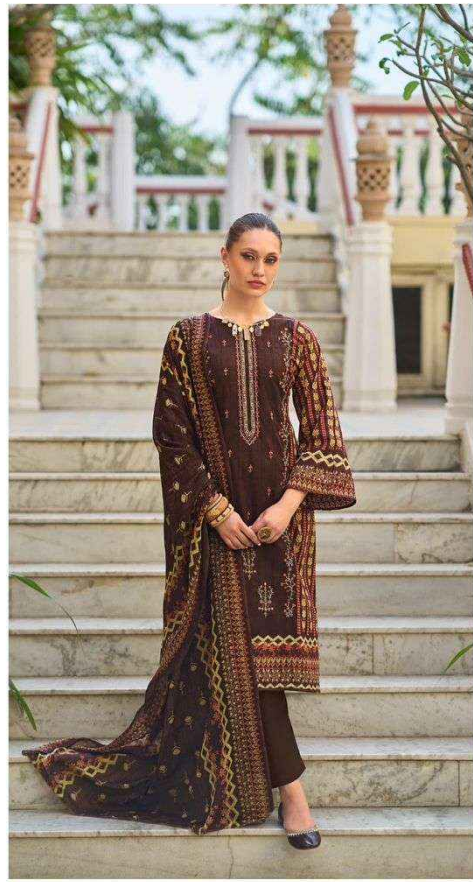

**BIN SAEED**  
**LAWN COLLECTION**  
Vol-9

9001

9002

9003

9004

9004

shraddha  
DESIGNER

**SD**  
SHRADDHA  
DESIGNER  
LAKSHI COLLECTION  
2024

D NO. 9002

**CONTENTS**

1 Kurta  
1 Shawl

Material: 100% Cotton

Color: White, Red, Black, Gold

9003

shraddha  
DESIGNER

9002