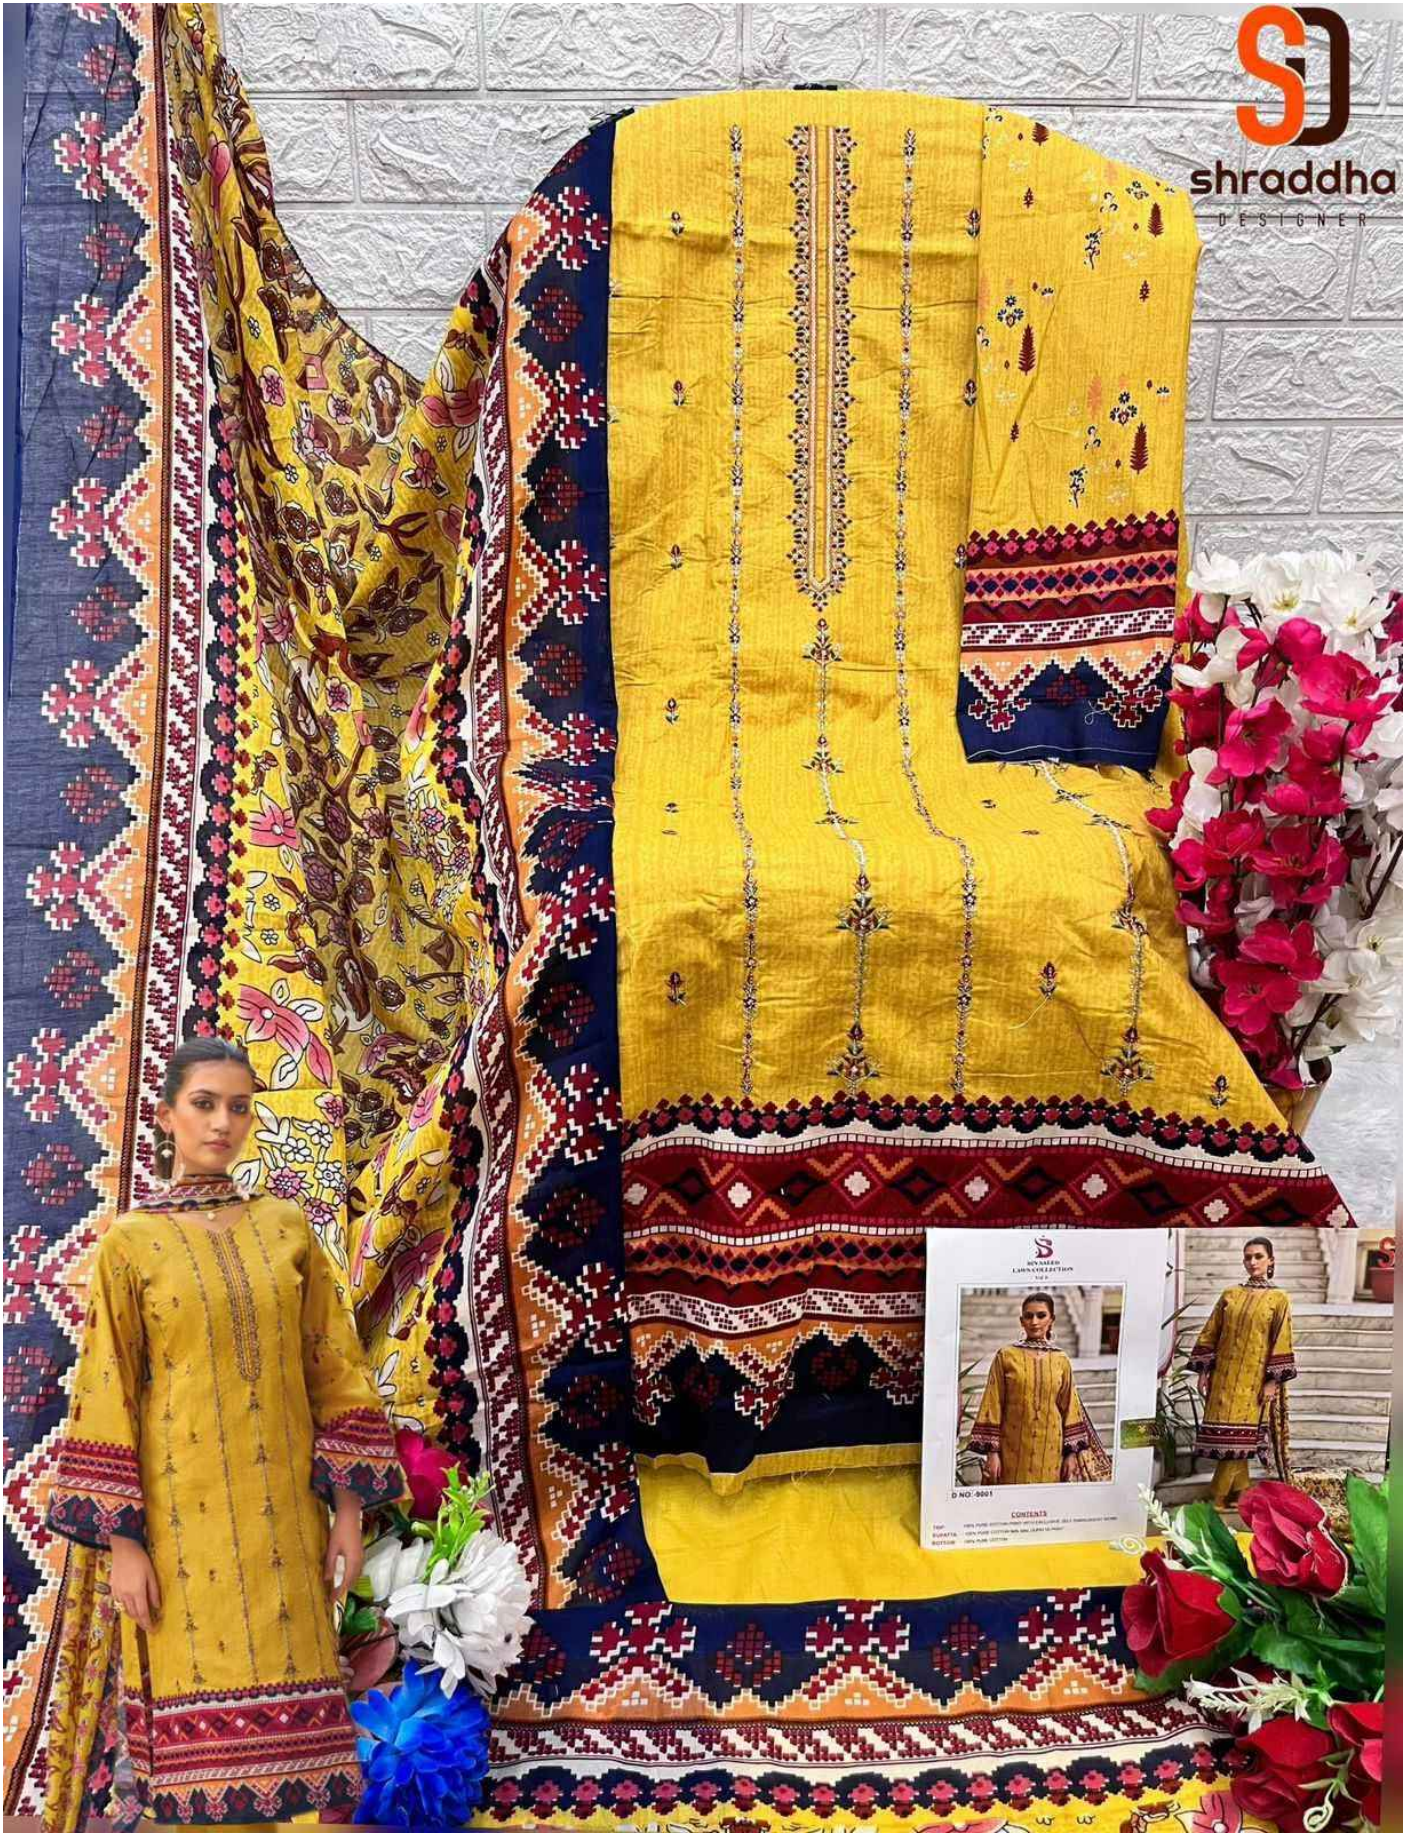

shraddha
DESIGNER