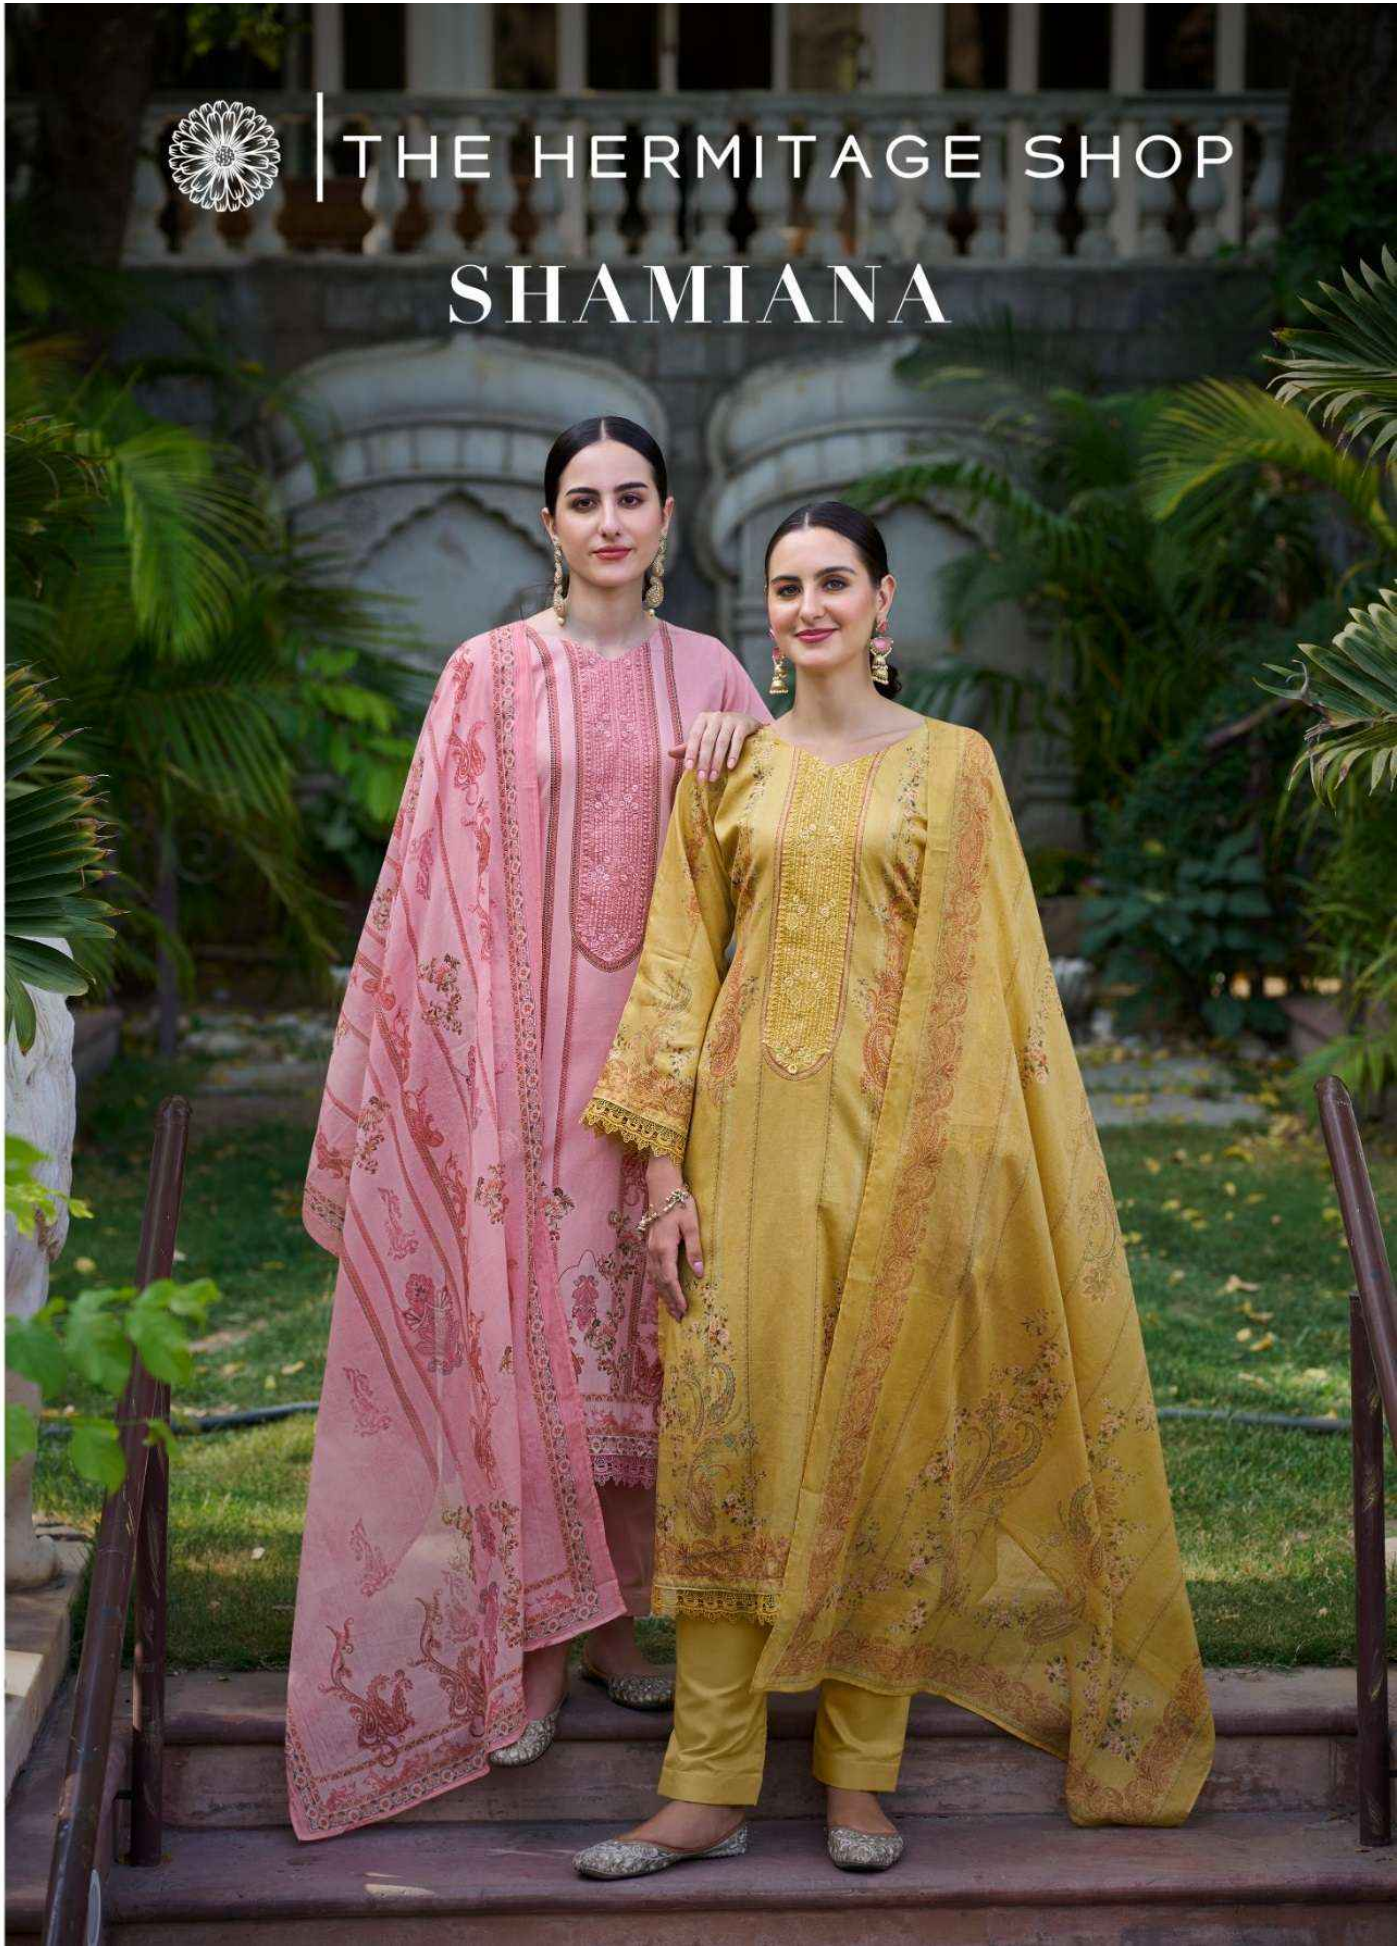

THE HERMITAGE SHOP

SHAMIANA

THE HERMITAGE SHOP

SHAMIANA

THE HERMITAGE SHOP

SM-04

THE HERMITAGE SHOP

~TOP~

SWISS LAWN DIGITAL PRINTS WITH EMBROIDERY  
& CROSHIA LACE DAMAN SLEEVES

~BOTTOM~

PURE COTTON SOLID

~DUPATTA~

PURE 100% HIGHEST QUALITY  
MAL - MAL - FULL LENGTH

I 925 PLUS 5% GST 06 PCS I

HIGHEST QUALITY FABRIC WITH PREMIUM LUXE DESIGNS  
PAIRED WITH FINEST COUNT MAL - MAL DUPPATA