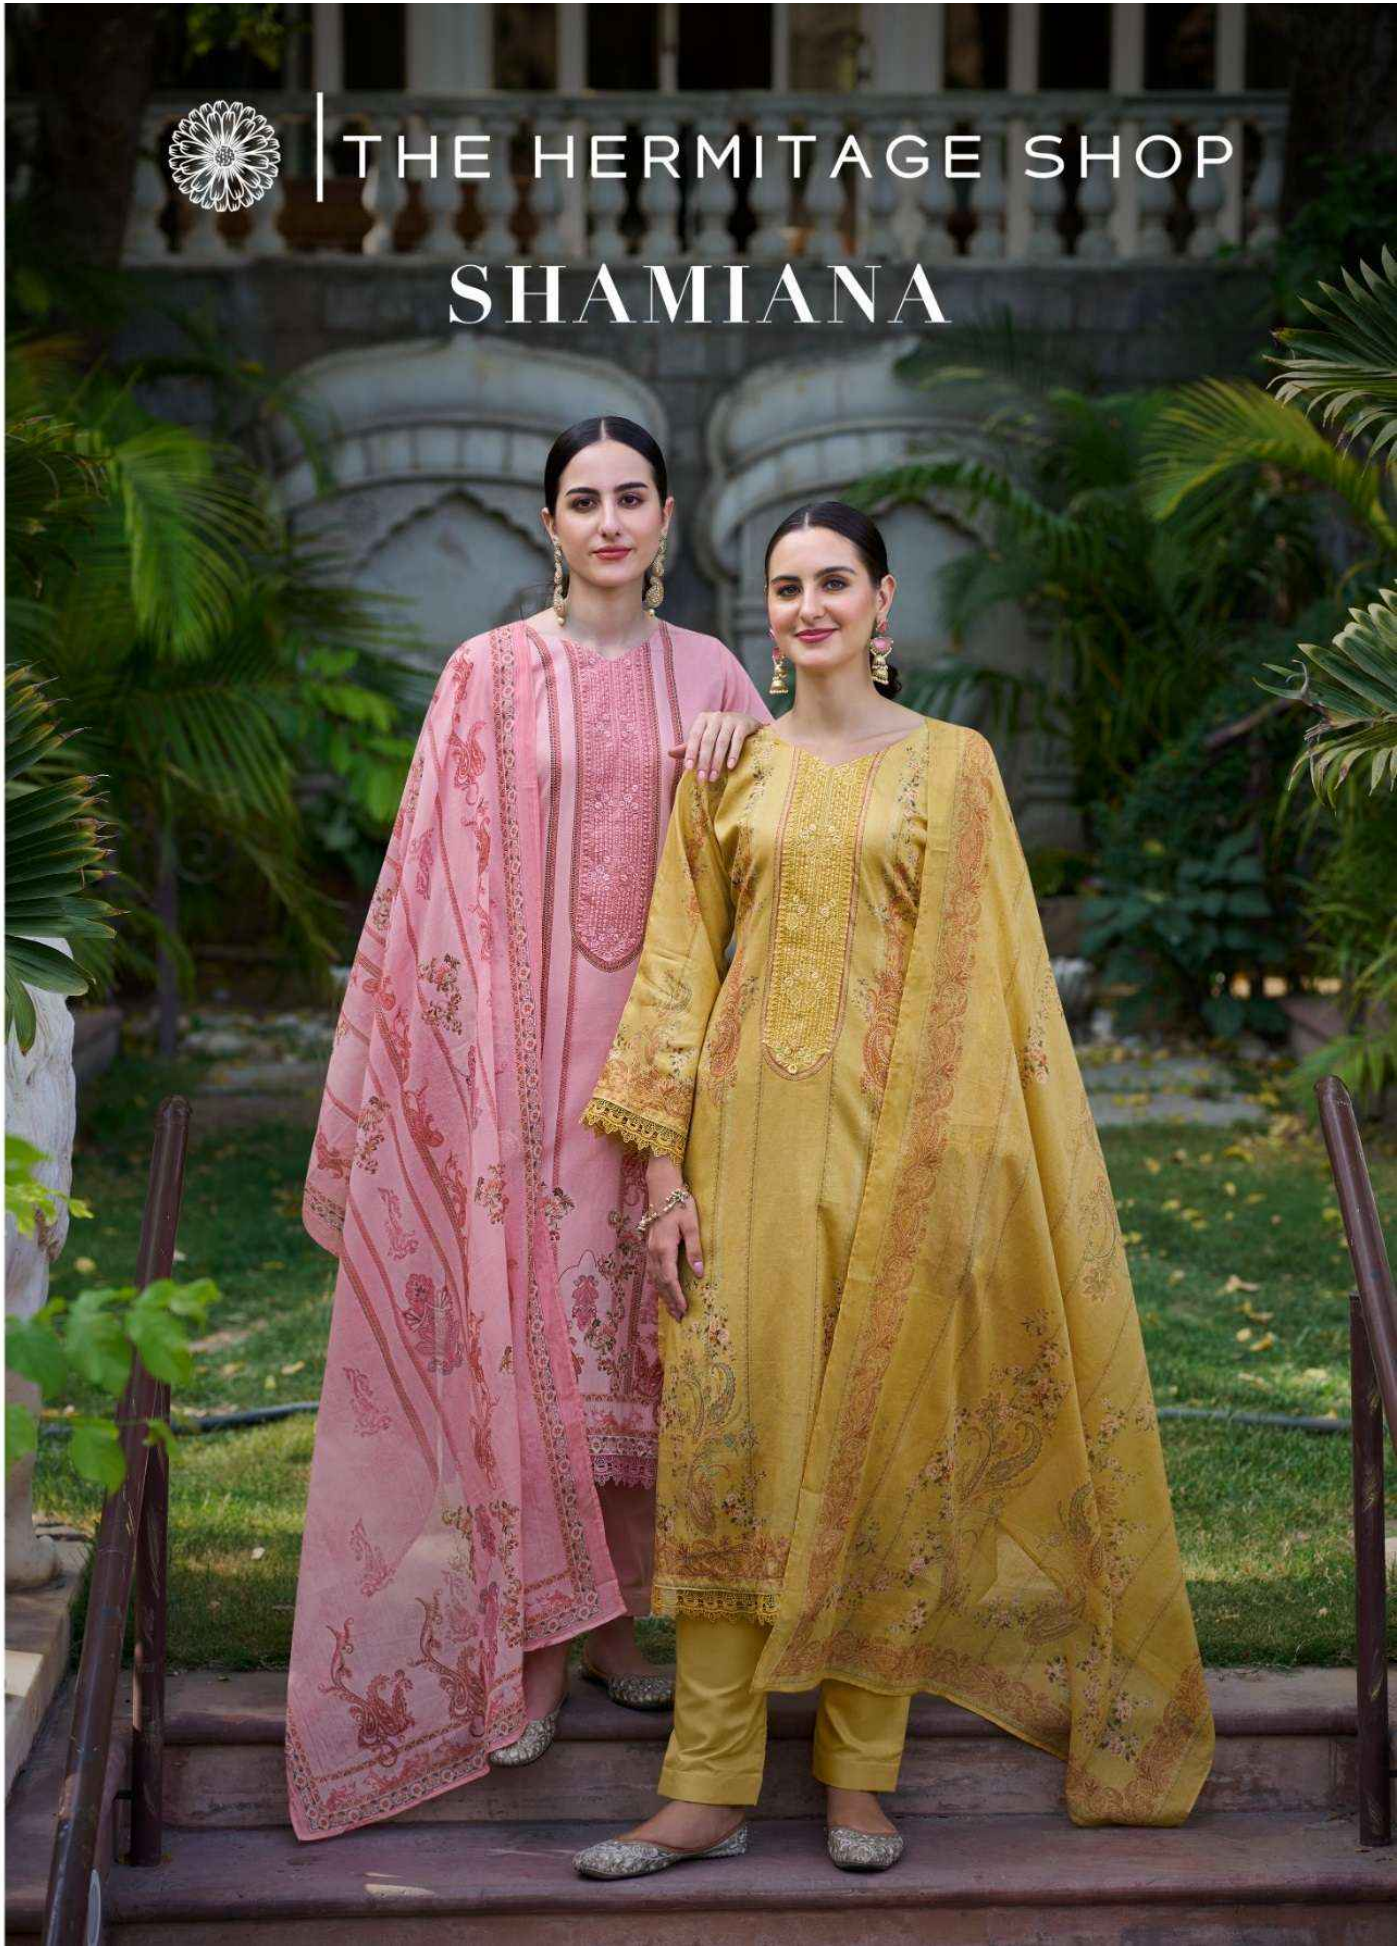

THE HERMITAGE SHOP

SHAMIANA

THE HERMITAGE SHOP

SHAMIANA

THE HERMITAGE SHOP

SM-04

THE HERMITAGE SHOP

~TOP~

SWISS LAWN DIGITAL PRINTS WITH EMBROIDERY
& CROSHIA LACE DAMAN SLEEVES

~BOTTOM~

PURE COTTON SOLID

~DUPATTA~

PURE 100% HIGHEST QUALITY
MAL - MAL - FULL LENGTH

I 925 PLUS 5% GST 06 PCS I

HIGHEST QUALITY FABRIC WITH PREMIUM LUXE DESIGNS
PAIRED WITH FINEST COUNT MAL - MAL DUPPATA