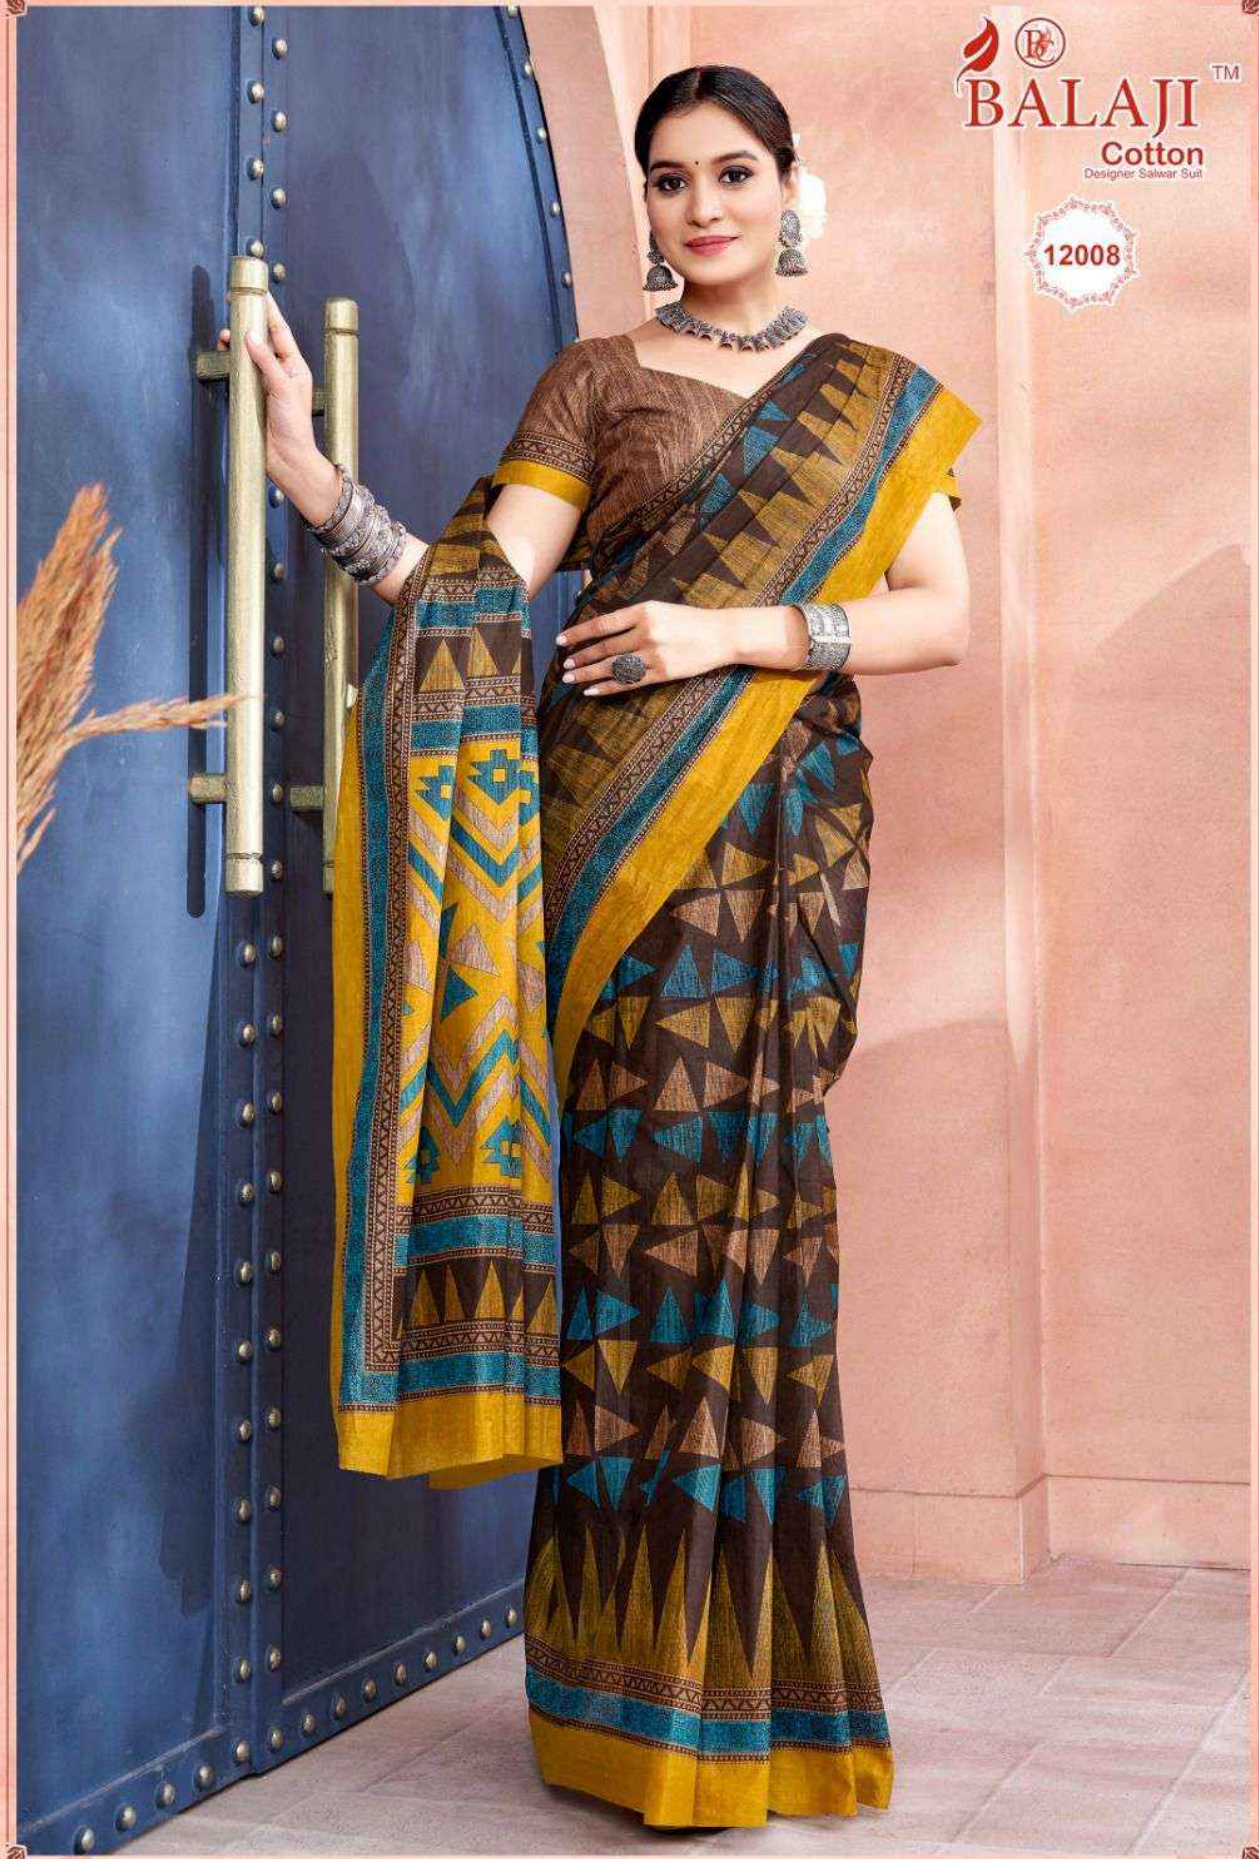

BALAJI™
Cotton
Designer Salwar Suit

12008