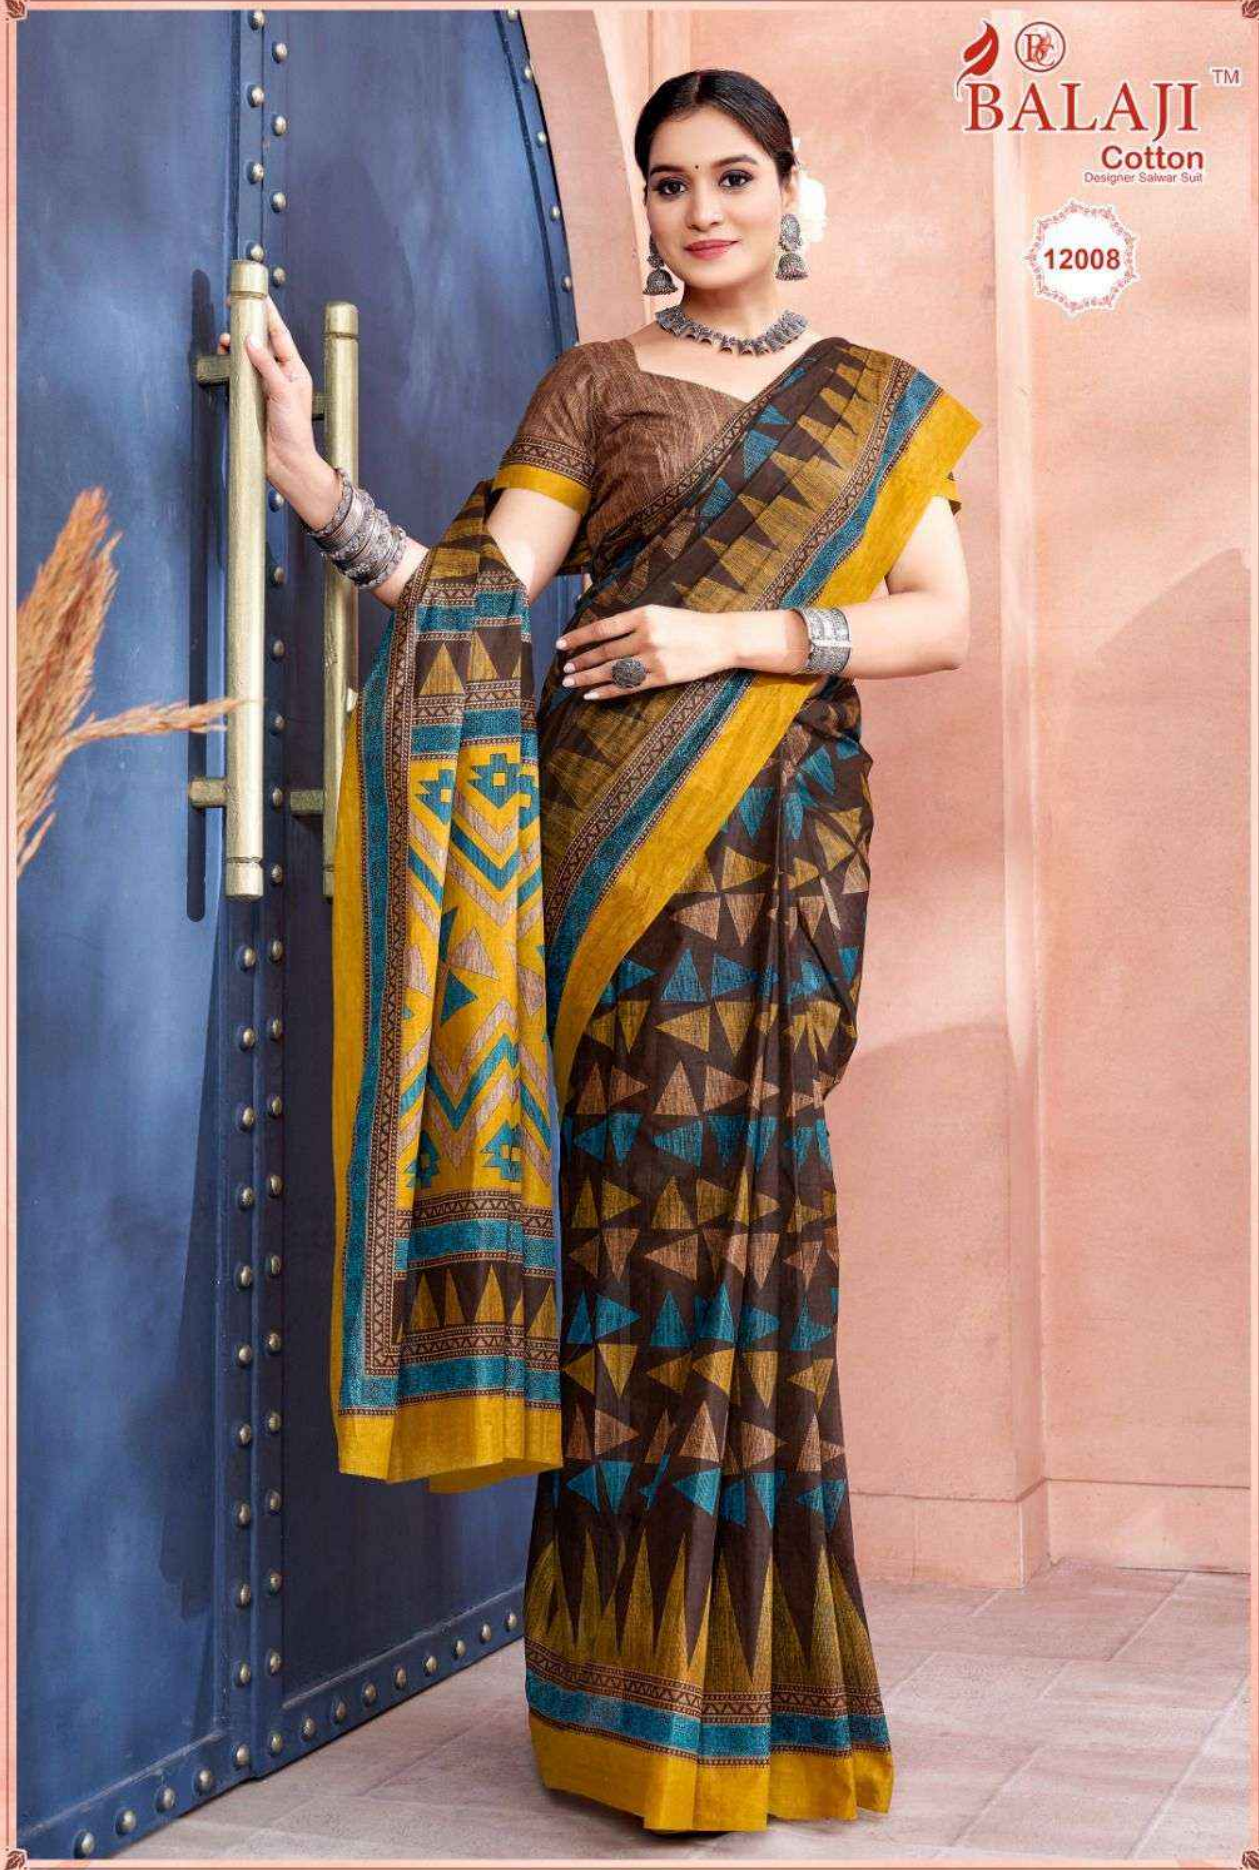

BALAJI™
Cotton
Designer Salwar Suit

12008