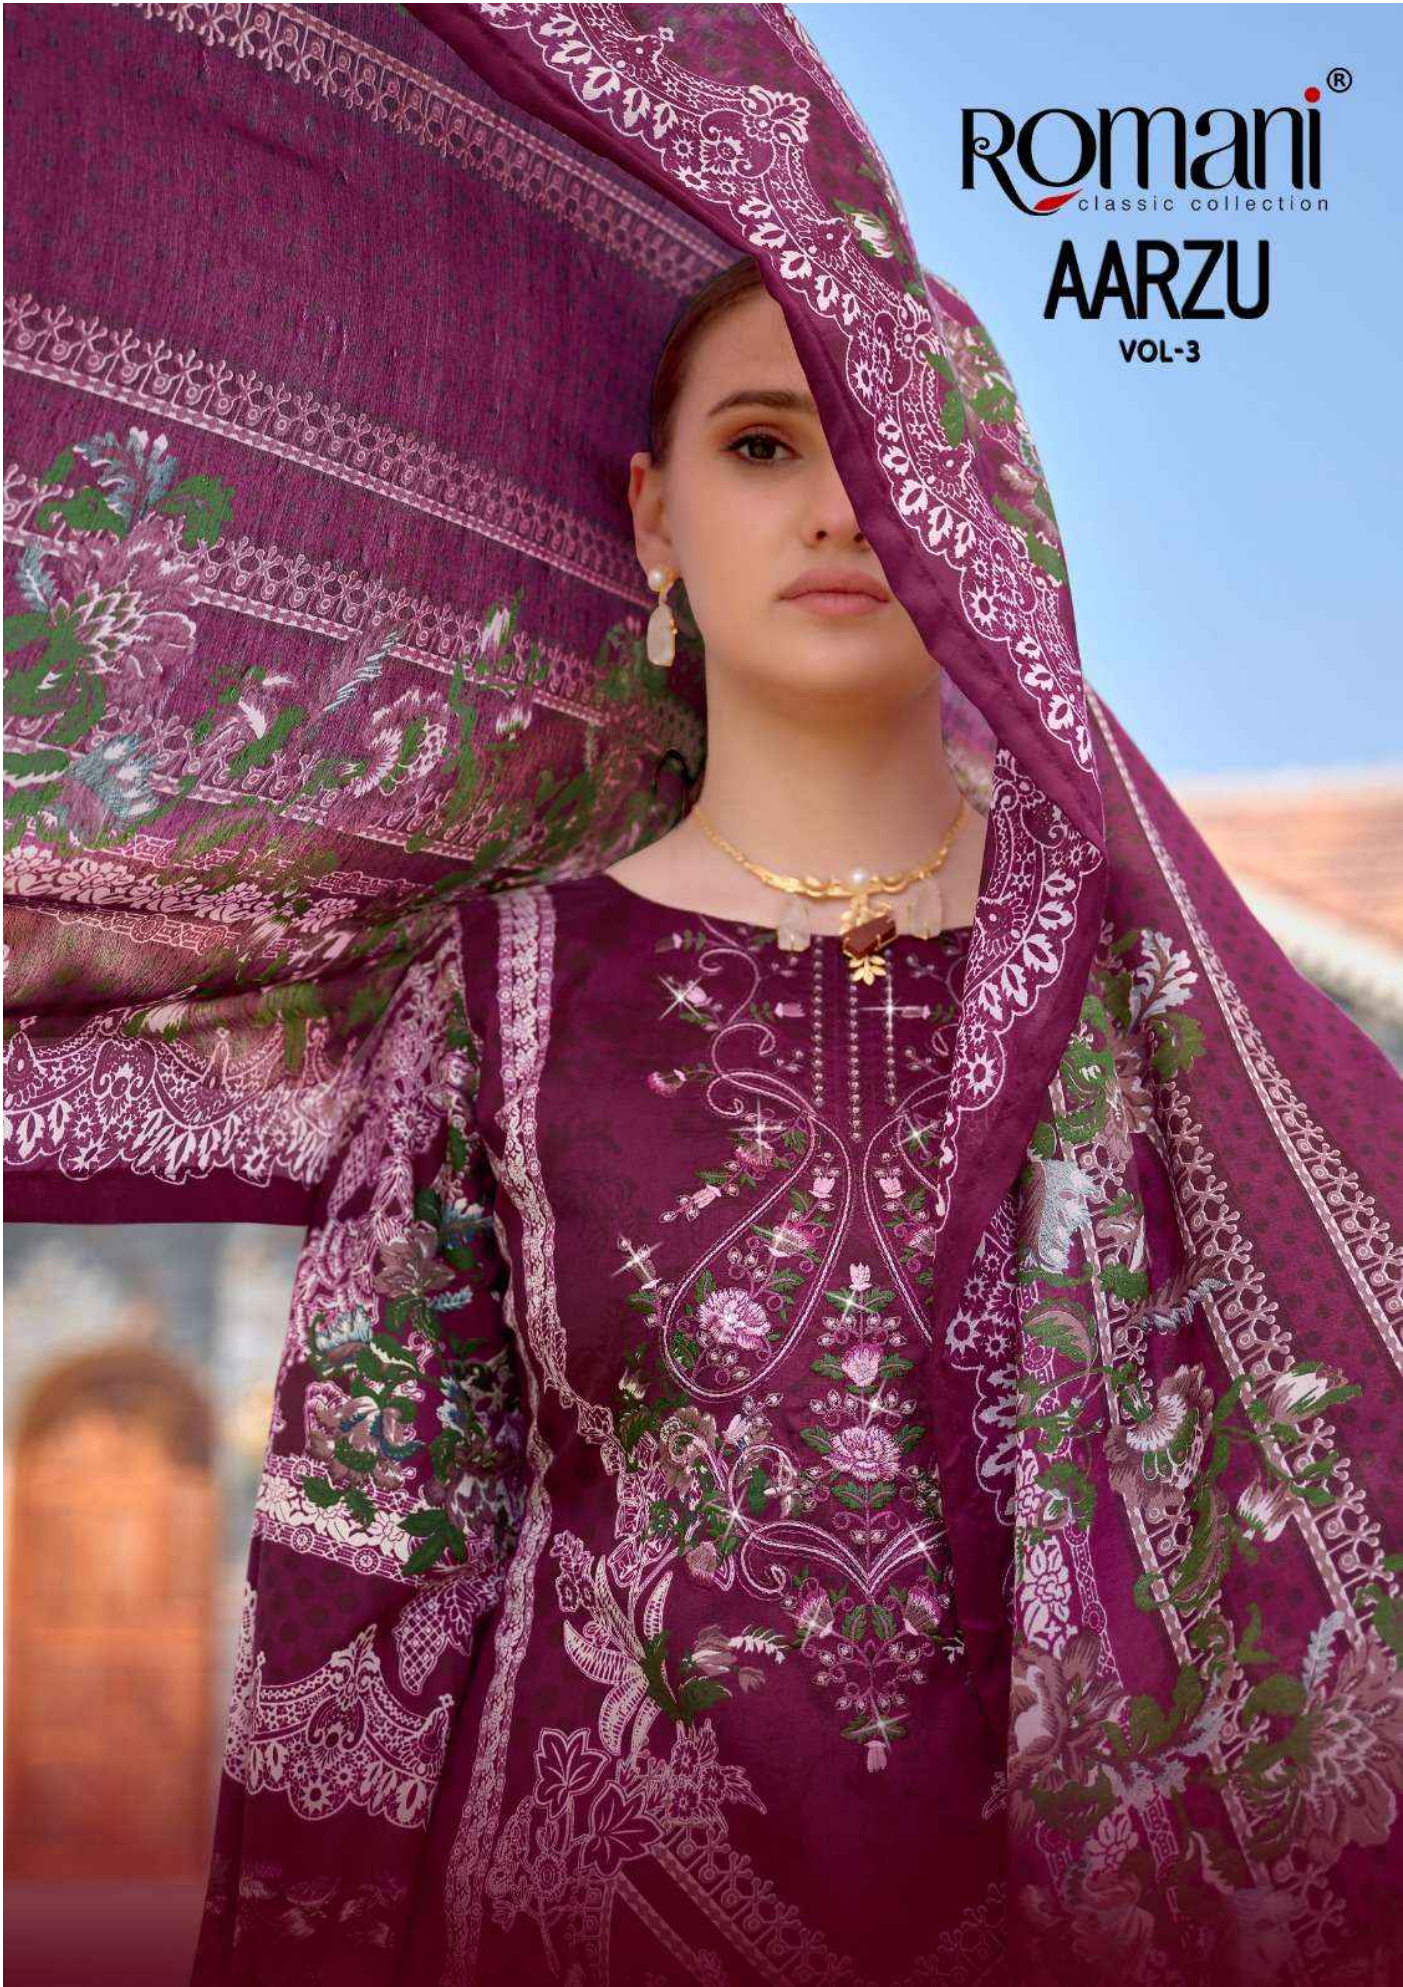

ROMANI®
classic collection

AARZU

VOL-3