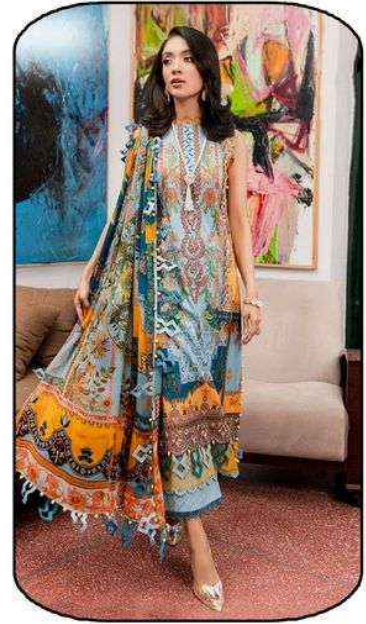

Style.8001

Style.8002

Style.8003

Style.8004

Style.8005

Style.8006

<u>TOP</u>
Pure Lawn cotton - (2.40 MTR APX.)
<u>DUPATTA</u>
Mal-Mal cotton - (2.25 MTR APX.)
<u>BOTTOM</u>
Pure Lawn cotton - (2.00 MTR APX.)

Madhav[®]
Fashion

Riwaaz
LAWN COLLECTION Vol.08

Madhav[®]
Fashion

Riwaaz

LAWN COLLECTION Vol.08

Madhav[®]
Fashion
Riwaaz
LAWN COLLECTION

MEI
Style
8003

Madhav[®]
Fashion
Riwaaz
LAWN COLLECTION

MAF
Style
8002

Madhav[®]
Fashion
Riwaaz
LAWN COLLECTION

ME
Style
8005

Madhav[®]
Fashion
Riwaaz
LAWN COLLECTION

Style
8004

Madhav[®]
Fashion
Riwaaz
LAWN COLLECTION

M
Style
8006

Madhav[®]
Fashion
Riwaaz
LAWN COLLECTION