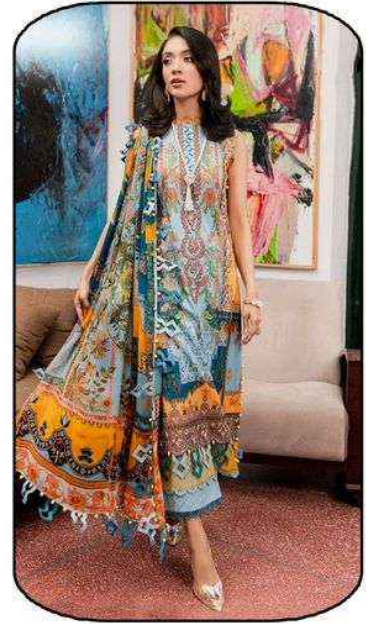

Style.8001

Style.8002

Style.8003

Style.8004

Style.8005

Style.8006

<u>TOP</u>
Pure Lawn cotton - (2.40 MTR APX.)
<u>DUPATTA</u>
Mal-Mal cotton - (2.25 MTR APX.)
<u>BOTTOM</u>
Pure Lawn cotton - (2.00 MTR APX.)

Madhav[®]
Fashion
Riwaaz
LAWN COLLECTION

ME
Style
8005

Madhav[®]
Fashion
Riwaaz
LAWN COLLECTION

Style
8004

Madhav[®]
Fashion
Riwaaz
LAWN COLLECTION

M
Style
8006

Madhav[®]
Fashion
Riwaaz
LAWN COLLECTION

ME
Style
8001