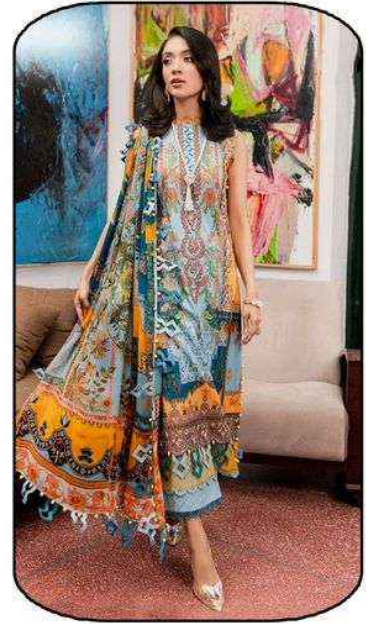

Style.8001

Style.8002

Style.8003

Style.8004

Style.8005

Style.8006

| |
|------------------------------------|
| <u>TOP</u> |
| Pure Lawn cotton - (2.40 MTR APX.) |
| <u>DUPATTA</u> |
| Mal-Mal cotton - (2.25 MTR APX.) |
| <u>BOTTOM</u> |
| Pure Lawn cotton - (2.00 MTR APX.) |

Madhav[®]
Fashion
Riwaaz
LAWN COLLECTION

ME
Style
8005

Madhav[®]
Fashion
Riwaaz
LAWN COLLECTION

MAI
Style
8004

Madhav[®]
Fashion
Riwaaz
LAWN COLLECTION

M
Style
8006

Madhav[®]
Fashion
Riwaaz
LAWN COLLECTION

ME
Style
8001