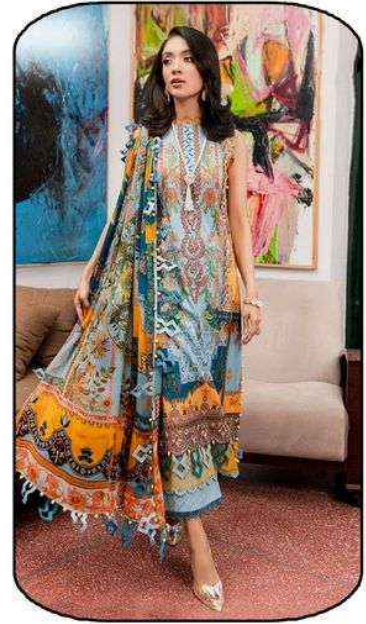

Style.8001

Style.8002

Style.8003

Style.8004

Style.8005

Style.8006

<u>TOP</u>
Pure Lawn cotton - (2.40 MTR APX.)
<u>DUPATTA</u>
Mal-Mal cotton - (2.25 MTR APX.)
<u>BOTTOM</u>
Pure Lawn cotton - (2.00 MTR APX.)

Madhav[®]
Fashion

Riwaaz
LAWN COLLECTION Vol.08

Madhav[®]
Fashion

Riwaaz

LAWN COLLECTION Vol.08

Madhav[®]
Fashion
Riwaaz
LAWN COLLECTION

MEI
Style
8003

Madhav[®]
Fashion
Riwaaz
LAWN COLLECTION

MF
Style
8002

Madhav[®]
Fashion
Riwaaz
LAWN COLLECTION

ME
Style
8005

Madhav[®]
Fashion
Riwaaz
LAWN COLLECTION

Style
8004

Madhav[®]
Fashion
Riwaaz
LAWN COLLECTION

M
Style
8006

Madhav[®]
Fashion
Riwaaz
LAWN COLLECTION