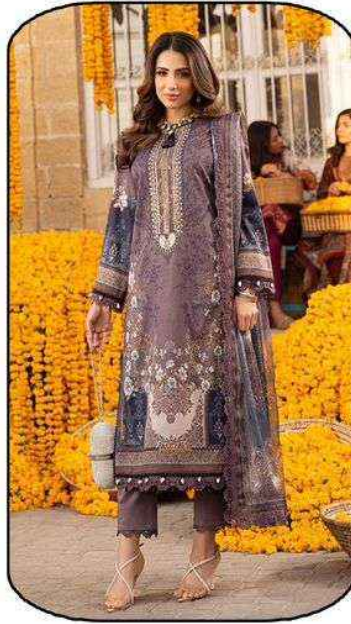

Style.8001

Style.8002

Style.8003

Style.8004

Style.8005

Style.8006

<u>TOP</u>
Pure Lawn cotton - (2.40 MTR APX.)
<u>DUPATTA</u>
Mal-Mal cotton - (2.25 MTR APX.)
<u>BOTTOM</u>
Pure Lawn cotton - (2.00 MTR APX.)

Madhav[®]
Fashion

Riwaaz
LAWN COLLECTION Vol.08

Madhav[®]
Fashion

Riwaaz
LAWN COLLECTION Vol.08

Madhav[®]
Fashion
Riwaaz
LAWN COLLECTION

MEI
Style
8003

Madhav[®]
Fashion
Riwaaz
LAWN COLLECTION

MF
Style
8002