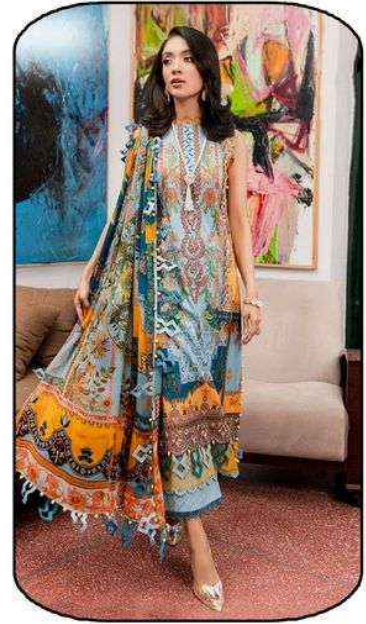

Style.8001

Style.8002

Style.8003

Style.8004

Style.8005

Style.8006

<b><u>TOP</u></b>
Pure Lawn cotton - (2.40 MTR APX.)
<b><u>DUPATTA</u></b>
Mal-Mal cotton - (2.25 MTR APX.)
<b><u>BOTTOM</u></b>
Pure Lawn cotton - (2.00 MTR APX.)

**Madhav**<sup>®</sup>  
Fashion

**Riwaaz**  
LAWN COLLECTION Vol.08

**Madhav**<sup>®</sup>  
Fashion

**Riwaaz**

LAWN COLLECTION Vol.08

**Madhav**<sup>®</sup>  
Fashion  
**Riwaaz**  
LAWN COLLECTION

ME  
Style  
8003

**Madhav**<sup>®</sup>  
Fashion  
**Riwaaz**  
LAWN COLLECTION

MFI  
Style  
8002

**Madhav**<sup>®</sup>  
Fashion  
**Riwaaz**  
LAWN COLLECTION

MFI  
Style  
8005

**Madhav**<sup>®</sup>  
Fashion  
**Riwaaz**  
LAWN COLLECTION