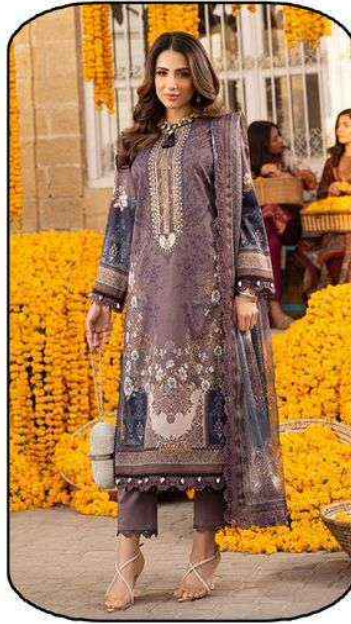

Style.8001

Style.8002

Style.8003

Style.8004

Style.8005

Style.8006

<u>TOP</u>
Pure Lawn cotton - (2.40 MTR APX.)
<u>DUPATTA</u>
Mal-Mal cotton - (2.25 MTR APX.)
<u>BOTTOM</u>
Pure Lawn cotton - (2.00 MTR APX.)

Madhav[®]
Fashion

Riwaaz
LAWN COLLECTION Vol.08

Madhav[®]
Fashion

Riwaaz

LAWN COLLECTION Vol.08

Madhav[®]
Fashion
Riwaaz
LAWN COLLECTION

MEI
Style
8003

Madhav[®]
Fashion
Riwaaz
LAWN COLLECTION