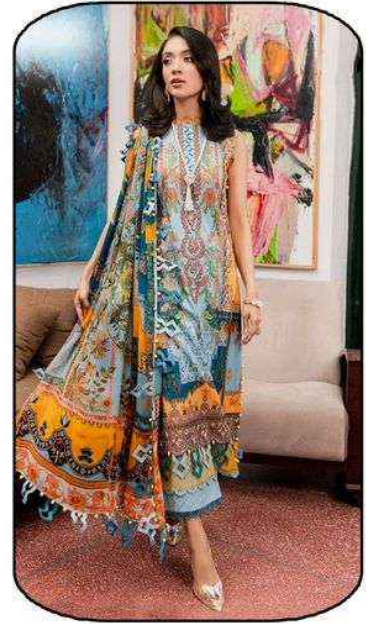

Style.8001

Style.8002

Style.8003

Style.8004

Style.8005

Style.8006

<u>TOP</u>
Pure Lawn cotton - (2.40 MTR APX.)
<u>DUPATTA</u>
Mal-Mal cotton - (2.25 MTR APX.)
<u>BOTTOM</u>
Pure Lawn cotton - (2.00 MTR APX.)

Madhav[®]
Fashion

Riwaaz
LAWN COLLECTION Vol.08

Madhav[®]
Fashion

Riwaaz
LAWN COLLECTION Vol.08

Madhav[®]
Fashion
Riwaaz
LAWN COLLECTION

MEI
Style
8003

Madhav[®]
Fashion
Riwaaz
LAWN COLLECTION

MF
Style
8002

Madhav[®]
Fashion
Riwaaz
LAWN COLLECTION

ME
Style
8005

Madhav[®]
Fashion
Riwaaz
LAWN COLLECTION

Style
8004

Madhav[®]
Fashion
Riwaaz
LAWN COLLECTION

M
Style
8006

Madhav[®]
Fashion
Riwaaz
LAWN COLLECTION

ME
Style
8001