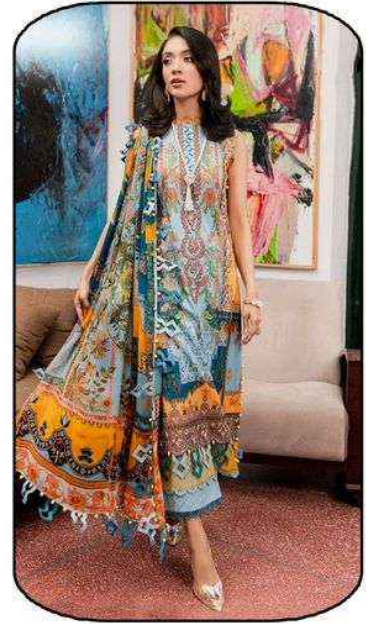

Style.8001

Style.8002

Style.8003

Style.8004

Style.8005

Style.8006

| |
|------------------------------------|
| <u>TOP</u> |
| Pure Lawn cotton - (2.40 MTR APX.) |
| <u>DUPATTA</u> |
| Mal-Mal cotton - (2.25 MTR APX.) |
| <u>BOTTOM</u> |
| Pure Lawn cotton - (2.00 MTR APX.) |

Madhav[®]
Fashion

Riwaaz
LAWN COLLECTION Vol.08

Madhav[®]
Fashion

Riwaaz
LAWN COLLECTION Vol.08

Madhav[®]
Fashion
Riwaaz
LAWN COLLECTION

ME
Style
8003

Madhav[®]
Fashion
Riwaaz
LAWN COLLECTION

MF
Style
8002

Madhav[®]
Fashion
Riwaaz
LAWN COLLECTION

ME
Style
8005

Madhav[®]
Fashion
Riwaaz
LAWN COLLECTION

MAI
Style
8004

Madhav[®]
Fashion
Riwaaz
LAWN COLLECTION

M
Style
8006

Madhav[®]
Fashion
Riwaaz
LAWN COLLECTION

ME
Style
8001