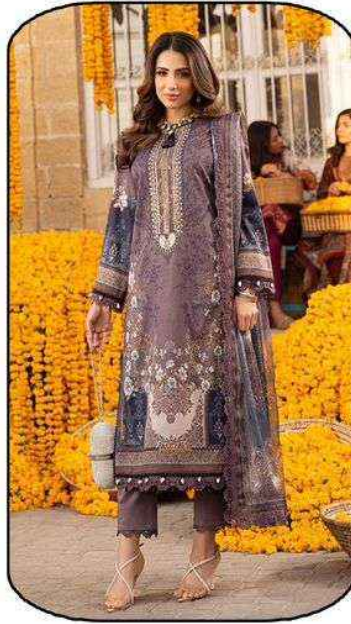

Style.8001

Style.8002

Style.8003

Style.8004

Style.8005

Style.8006

| |
|------------------------------------|
| <u>TOP</u> |
| Pure Lawn cotton - (2.40 MTR APX.) |
| <u>DUPATTA</u> |
| Mal-Mal cotton - (2.25 MTR APX.) |
| <u>BOTTOM</u> |
| Pure Lawn cotton - (2.00 MTR APX.) |

Madhav[®]
Fashion

Riwaaz
LAWN COLLECTION Vol.08

Madhav[®]
Fashion

Riwaaz
LAWN COLLECTION Vol.08

Madhav[®]
Fashion
Riwaaz
LAWN COLLECTION

ME
Style
8003

Madhav[®]
Fashion
Riwaaz
LAWN COLLECTION

MF
Style
8002