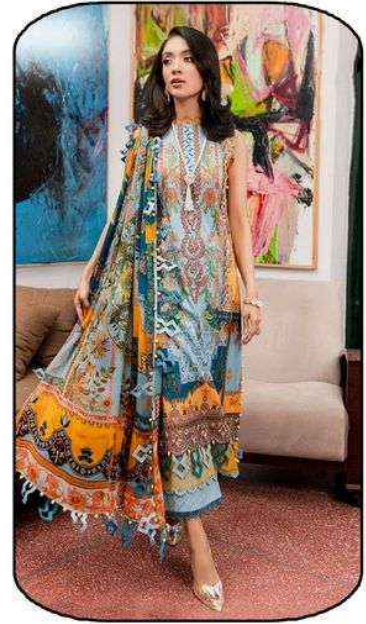

Style.8001

Style.8002

Style.8003

Style.8004

Style.8005

Style.8006

<b><u>TOP</u></b>
Pure Lawn cotton - (2.40 MTR APX.)
<b><u>DUPATTA</u></b>
Mal-Mal cotton - (2.25 MTR APX.)
<b><u>BOTTOM</u></b>
Pure Lawn cotton - (2.00 MTR APX.)

**Madhav**<sup>®</sup>  
Fashion

**Riwaaz**  
LAWN COLLECTION Vol.08

**Madhav**<sup>®</sup>  
Fashion

**Riwaaz**

LAWN COLLECTION Vol.08

**Madhav**<sup>®</sup>  
Fashion  
**Riwaaz**  
LAWN COLLECTION

MEI  
Style  
8003

**Madhav**<sup>®</sup>  
Fashion  
**Riwaaz**  
LAWN COLLECTION

MF  
Style  
8002

**Madhav**<sup>®</sup>  
Fashion  
**Riwaaz**  
LAWN COLLECTION

ME  
Style  
8005

**Madhav**<sup>®</sup>  
Fashion  
**Riwaaz**  
LAWN COLLECTION