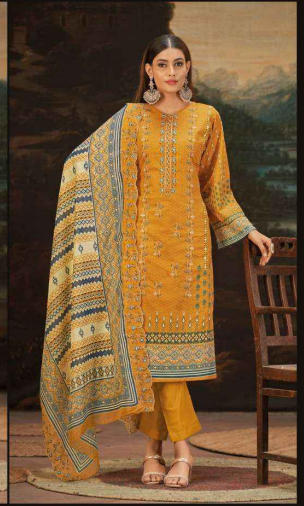

D NO - 7002

**CONTENTS**  
TOP: 100% PURE COTTON (KURT) WITH EMBROIDERY (SKIRT)  
BOTTOM: 100% PURE COTTON (KURT) WITH EMBROIDERY (SKIRT)  
BOTTOM: 100% PURE COTTON

7003

shraddha  
DESIGNER

SHRADDHA  
LAWN COLLECTION  
1923

D NO-7003

CONTENTS

TOP  
100% PURE COTTON FINEST QUALITY  
SLEEVELESS  
100% PURE COTTON FINEST QUALITY  
100% PURE COTTON FINEST QUALITY

7004

STYLISH ELEGANCE ● ● ●

shraddha  
DESIGNER

D NO - 7004  
CONTENTS

shraddha  
DESIGNER

7007

shraddha  
DESIGNER

shraddha  
DESIGNER

7002

7003

7007

7008

7004

7005

**BIN SAEED**  
**LAWN COLLECTION**  
Vol-7 Nx