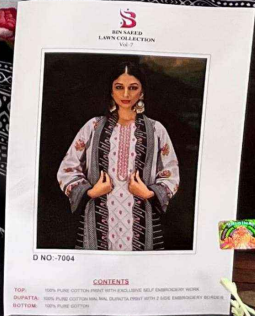

D NO - 7002

**CONTENTS**  
TOP: 100% PURE COTTON (KURT) WITH EMBROIDERY (SKIRT)  
BOTTOM: 100% PURE COTTON (KURT) WITH EMBROIDERY (SKIRT)  
BOTTOM: 100% PURE COTTON

7003

shraddha  
DESIGNER

SHRADDHA  
LAWN COLLECTION  
1923

D NO-7003

CONTENTS

TOP  
100% PURE COTTON FINEST QUALITY  
SLEEVELESS  
100% PURE COTTON FINEST QUALITY  
100% PURE COTTON FINEST QUALITY

7004

STYLISH ELEGANCE ● ● ●

shraddha  
DESIGNER

D NO - 7004  
CONTENTS