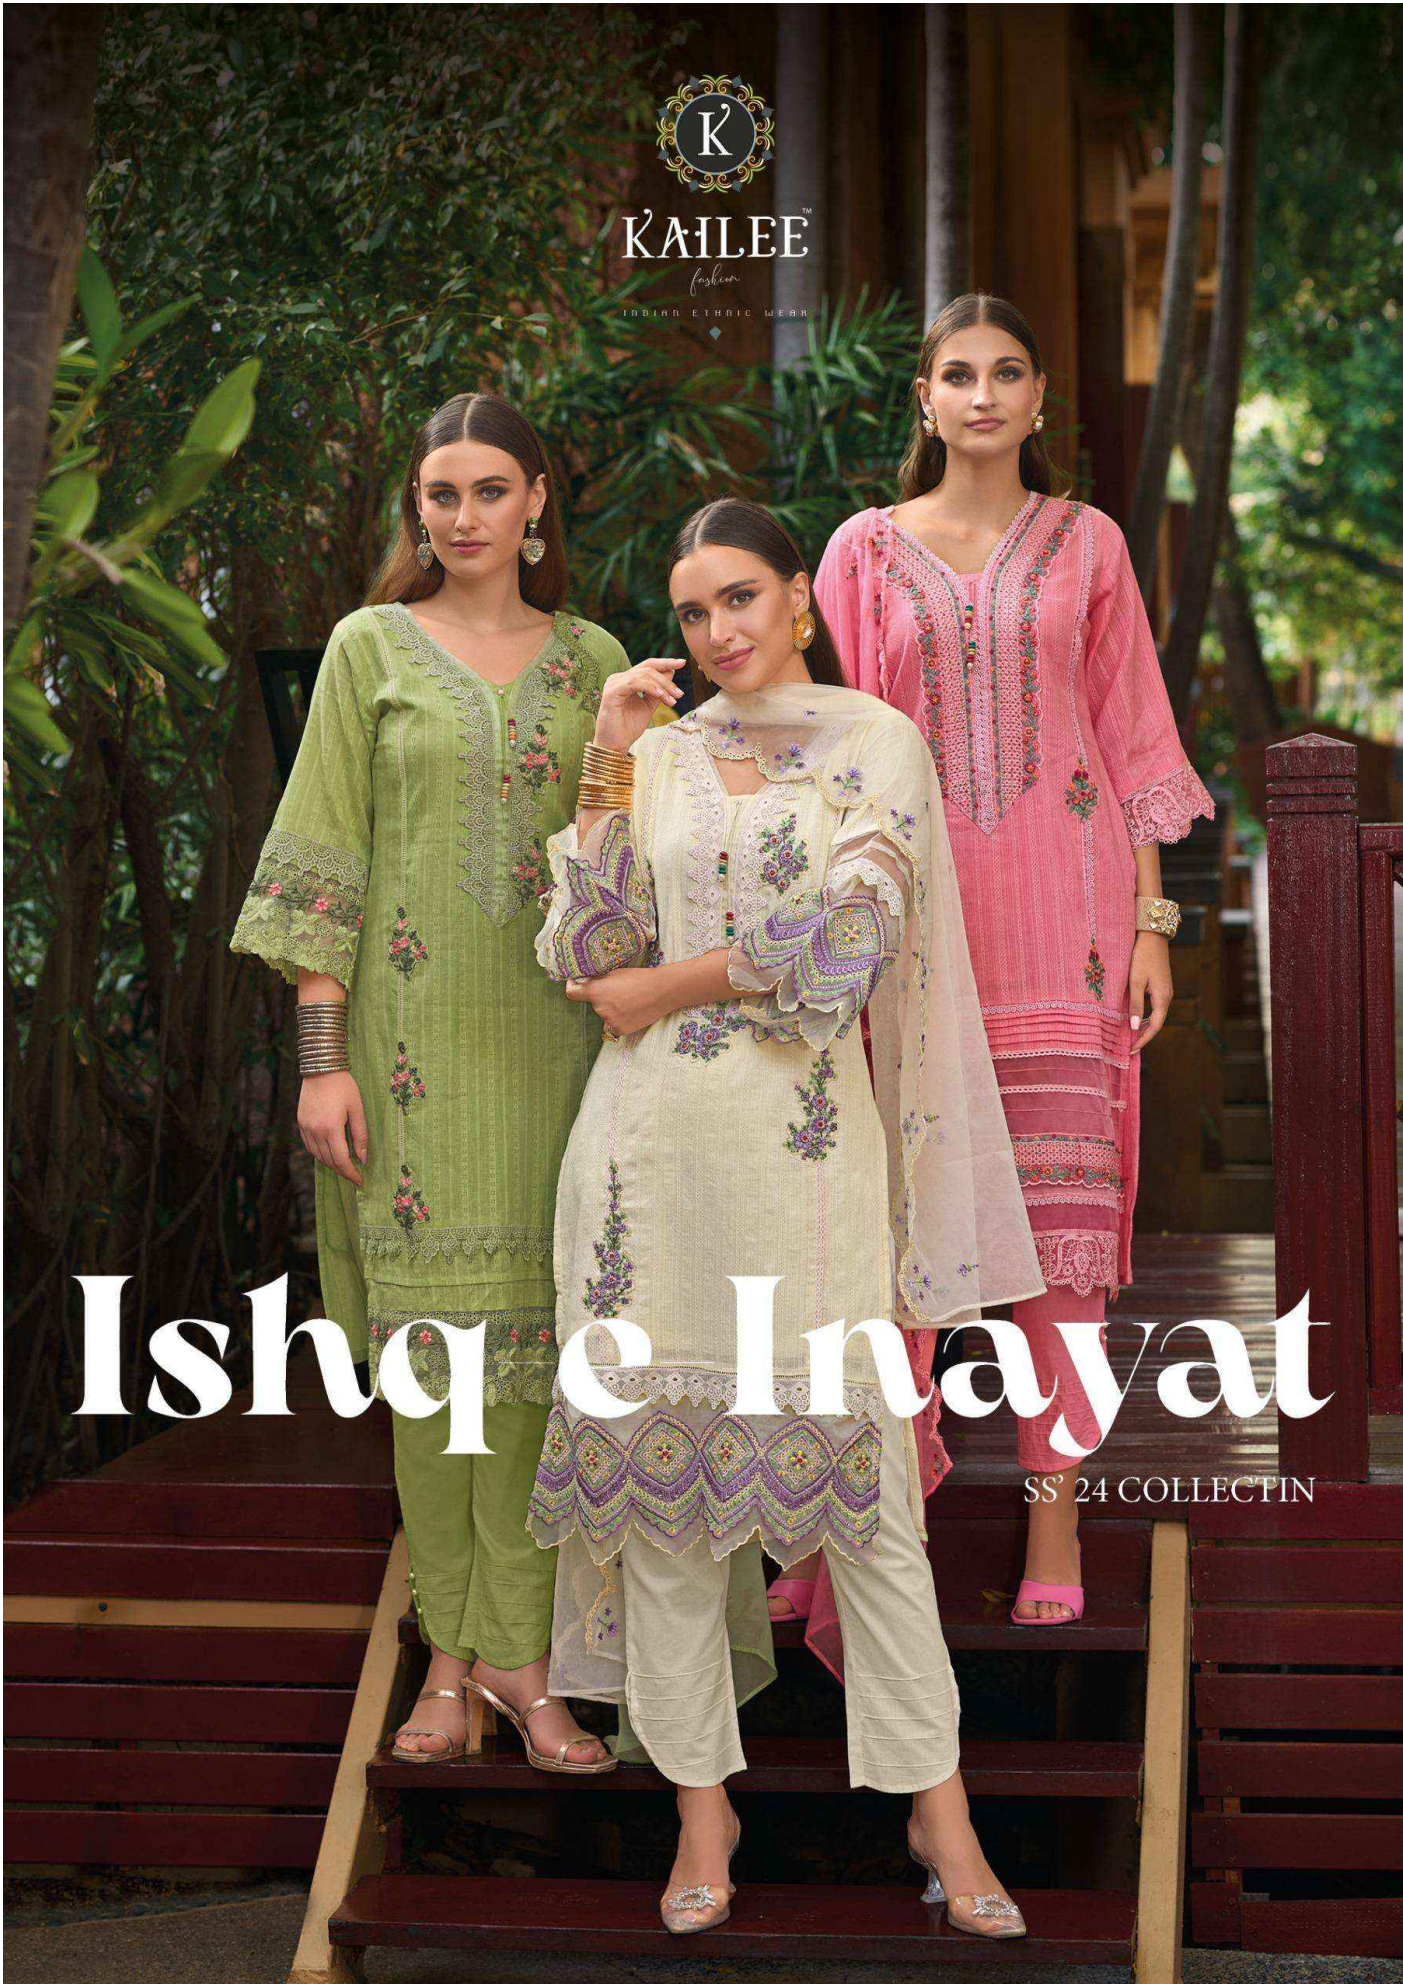

KAILEE™

fashion

INDIAN ETHNIC WEAR

Ishq e Inayat

SS' 24 COLLECTIN