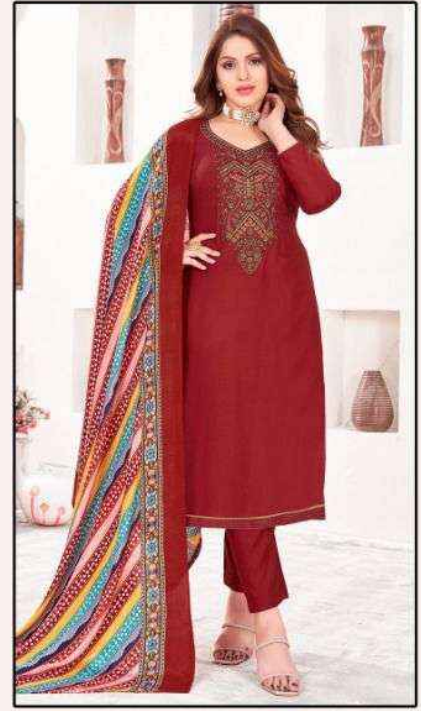

D.No.1003

NIGAR

Exclusive Embroidery Collection...

AK
AL KARAM™
LAWN COLLECTION