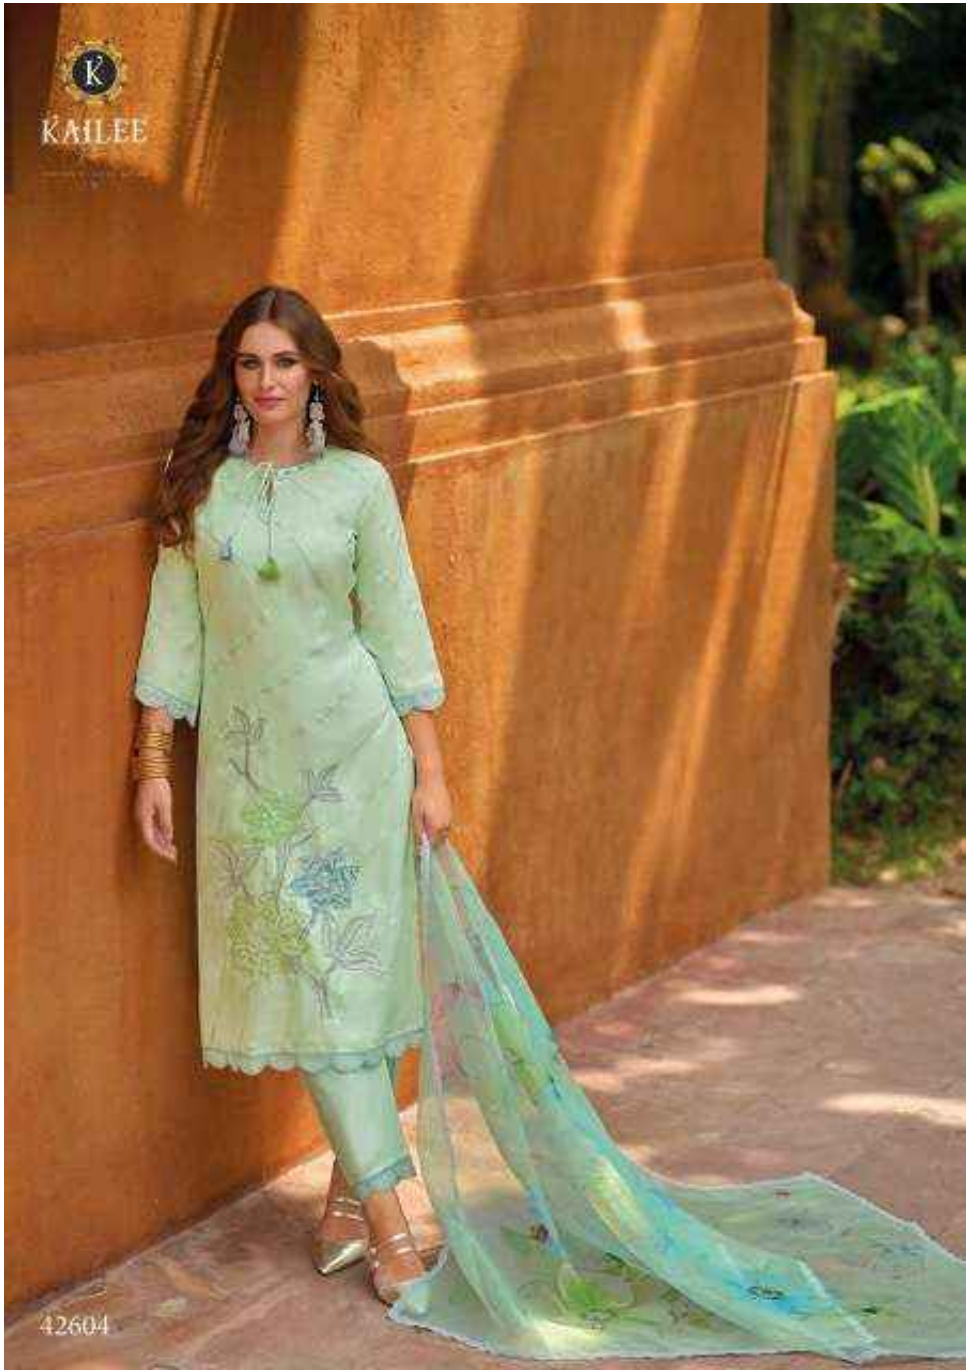

KAILEE™

ORIGINAL FASHION OF PAK

Gul-E-BAHAR

KAILEE™

ORIGINAL FASHION OF PAK

Gul-E-BAHAR

42601

K
KAILEE

42604

KAILEE

fashion

INDIAN & GLOBAL WEAR

42606

42605

Gul-E-BAHAR

42601