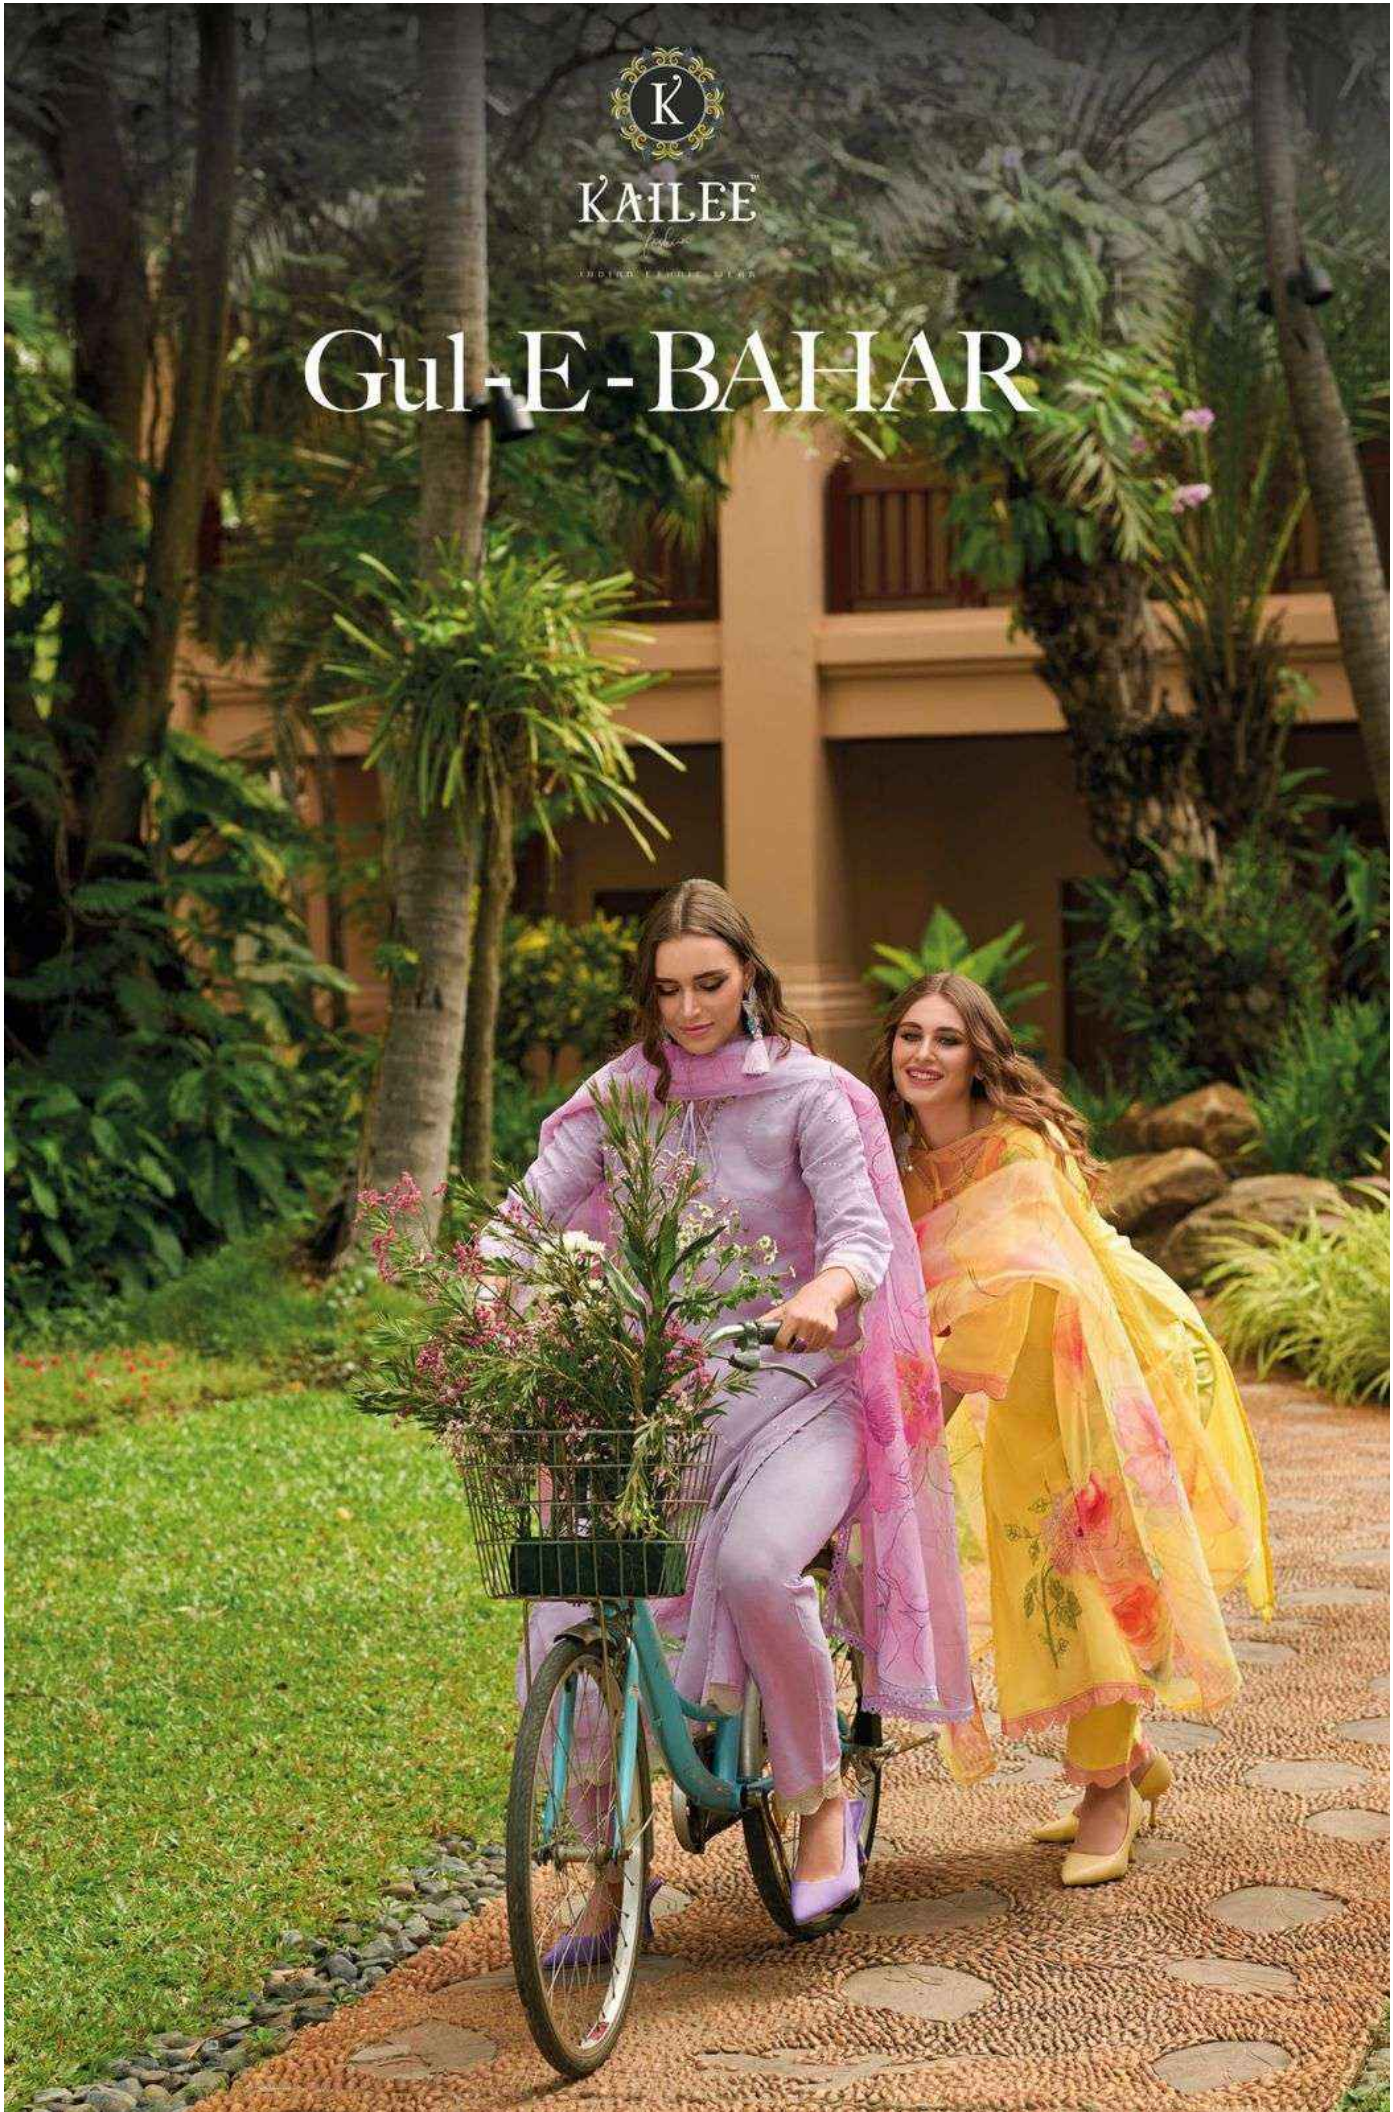

KAILEE™

ORIGINAL FASHION OF PAK

Gul-E-BAHAR

KAILEE™

ORIGINAL FASHION OF PAK

Gul-E-BAHAR

42601

K
KAILEE

42604

KAILEE

fashion

INDIAN & GLOBAL WEAR

42606

42605

Gul-E-BAHAR

42601