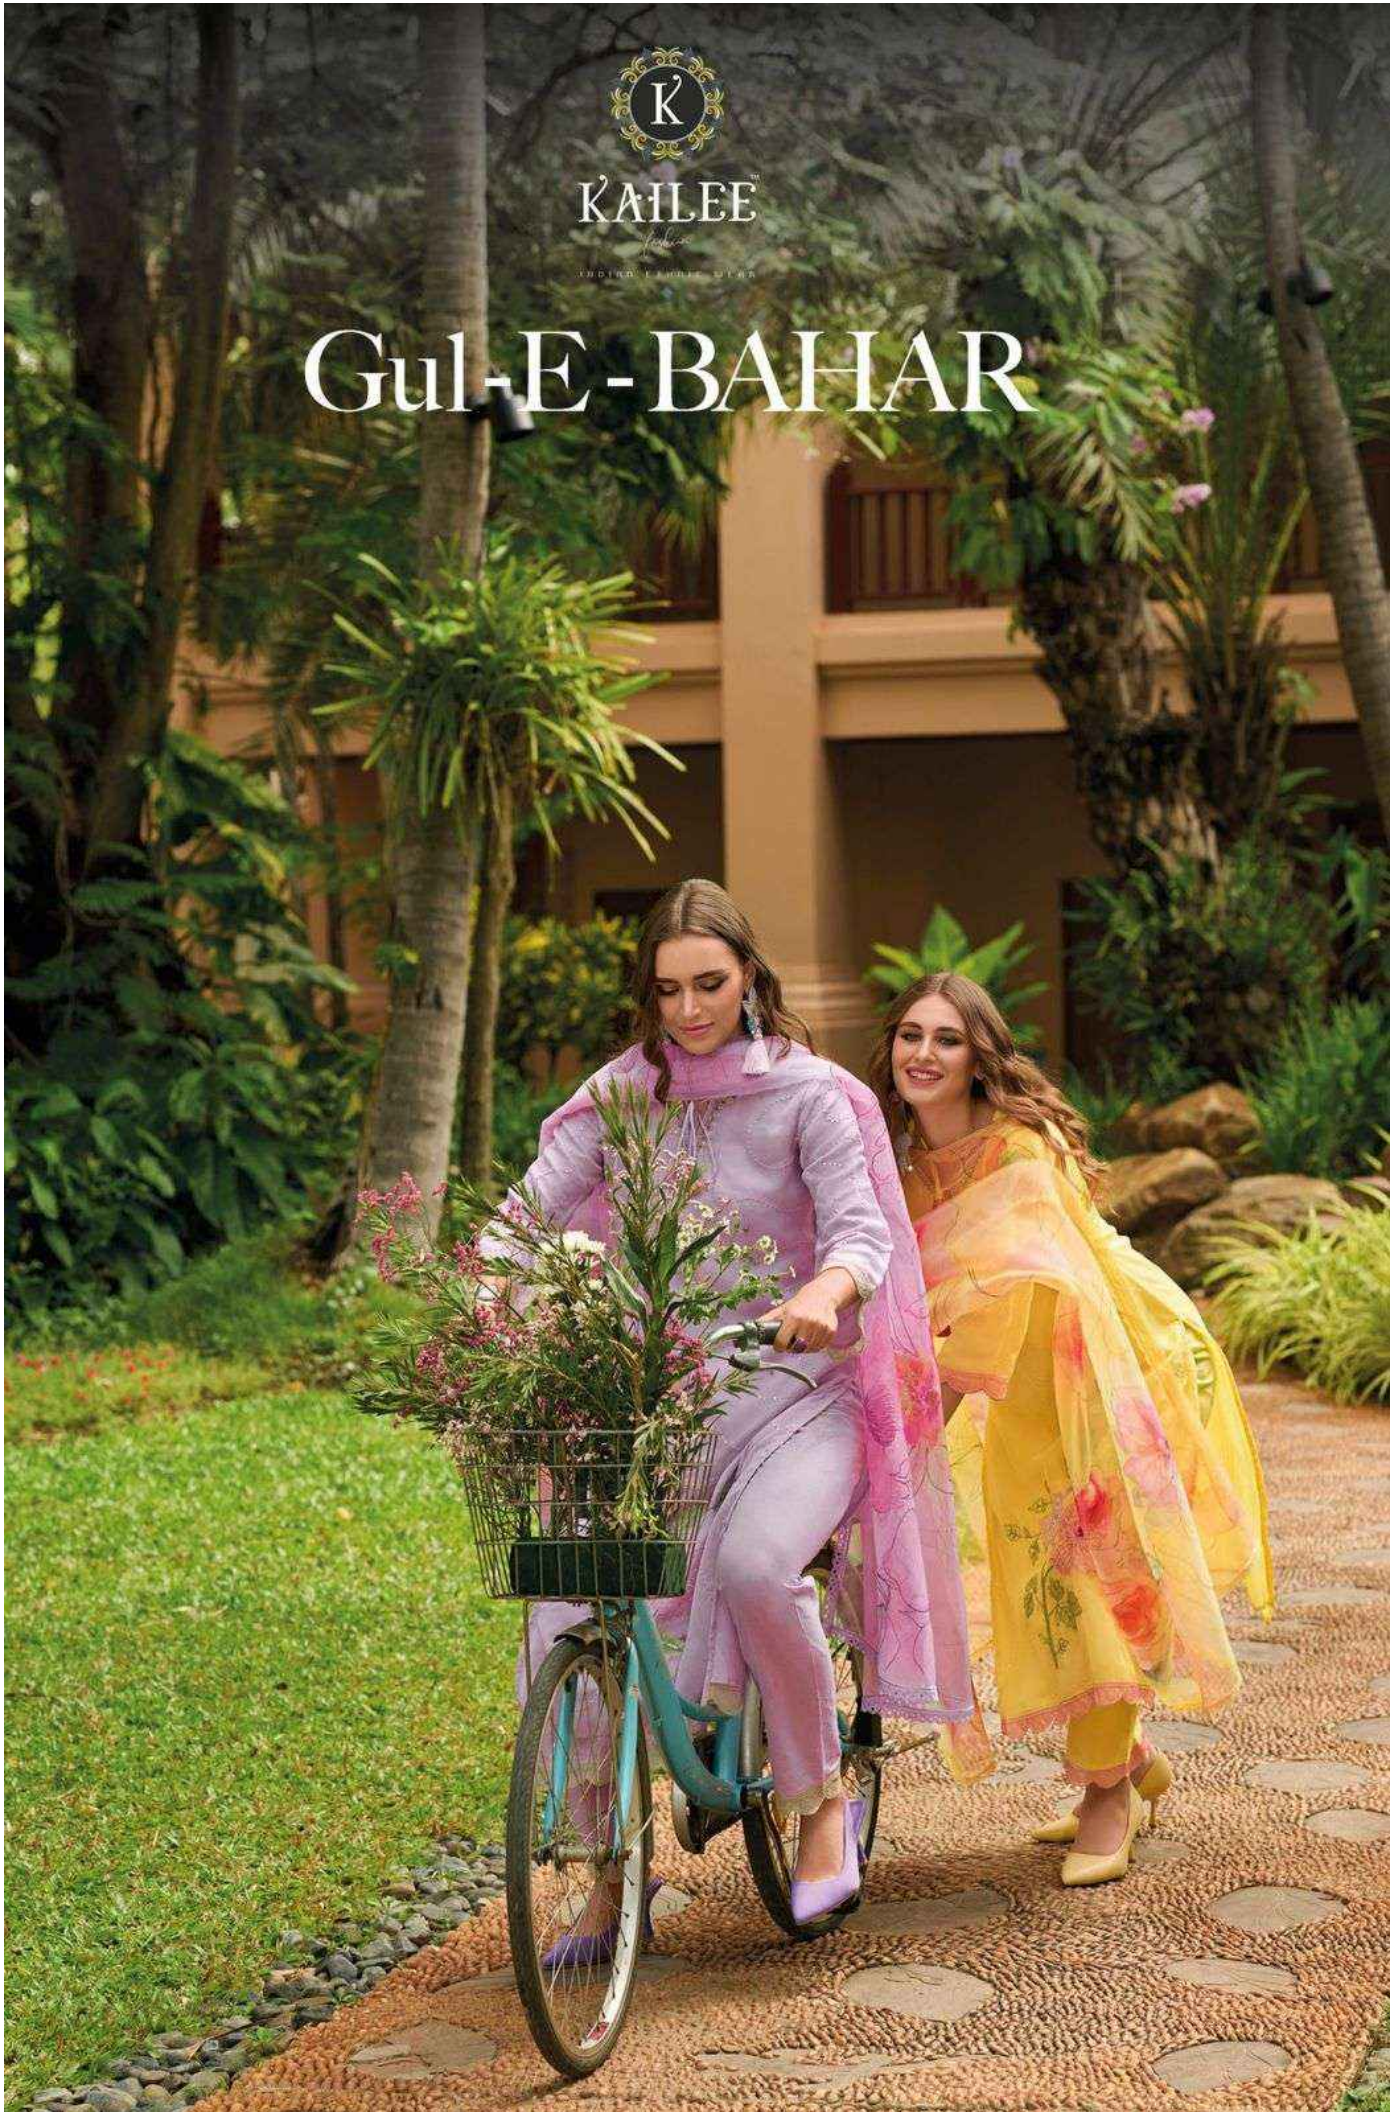

KAILEE™

ORIGINAL FASHION OF PAK

Gul-E-BAHAR

KAILEE™

ORIGINAL FASHION OF PAK

Gul-E-BAHAR

42601

K
KAILEE

42604

KAILEE

fashion

INDIAN & GLOBAL WEAR

42606

42605

Gul-E-BAHAR

42601