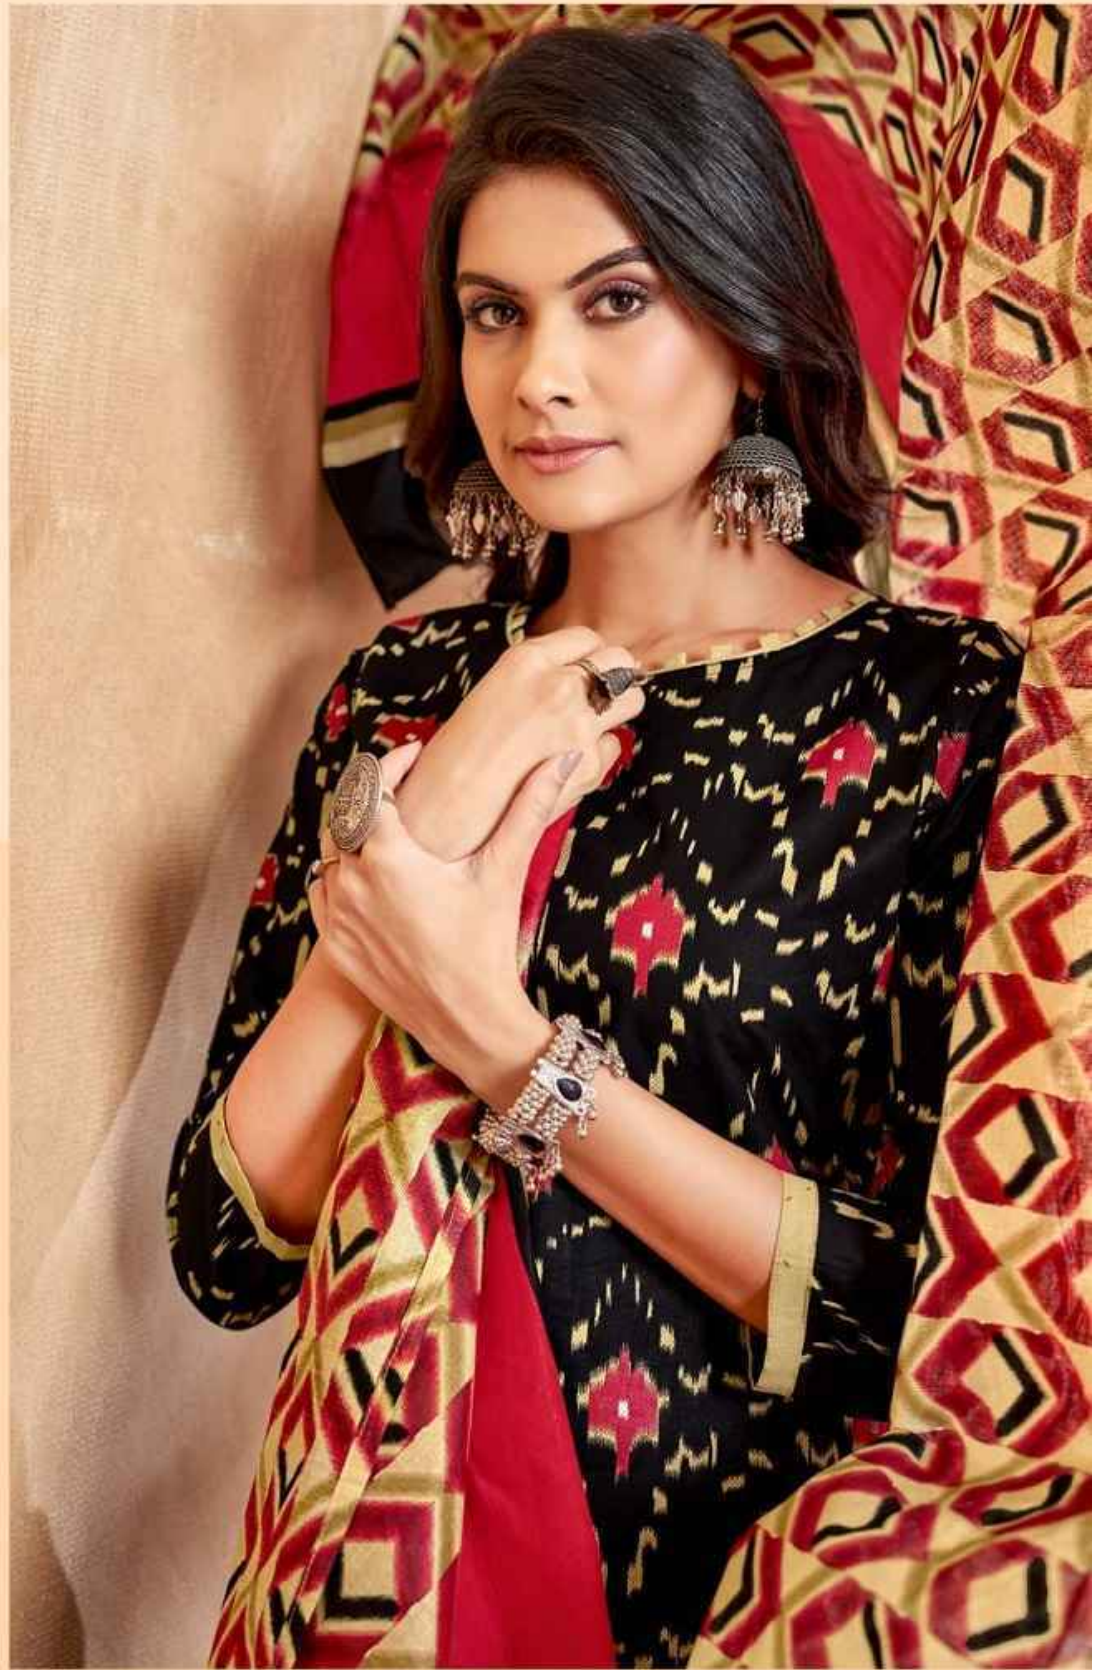

  
**BALAJI**™  
Cotton  
Designer Salwar Suit

# Chitra

VOL - 31

 **BALAJI**™

Cotton  
Designer's Selection

*Chitra*  
VOL - 31

3104

  
**BALAJI**™  
Cotton  
Designer's Choice

*Chitra*  
VOL - 31